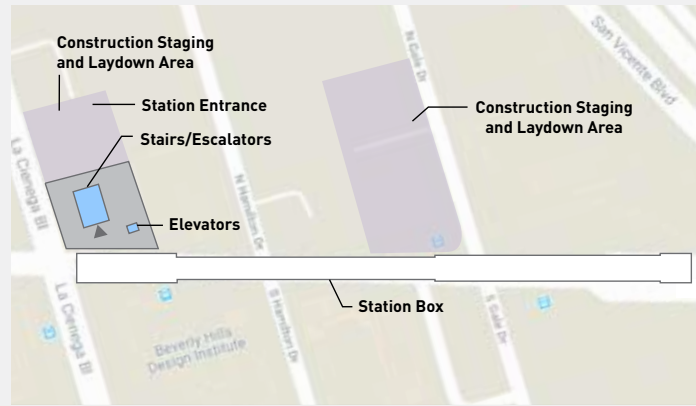

Wilshire/La Cienega Station

The Wilshire/La Cienega station box is located under Wilshire Bl, stretching from Tower Dr west to La Cienega Bl. The station entrance is planned for the northeast corner of Wilshire and La Cienega Boulevards, a property that is also used for construction staging. The other construction staging site is located on the northwest corner of Wilshire Bl and Gale Dr. Given its location on a highly utilized north/south thoroughfare, the station will create seamless links to travel destinations along and near La Cienega Bl, such as Restaurant Row, Beverly Center and Cedars-Sinai Medical Center.

Rendering above shows how the Wilshire/La Cienega Station might look.

Next stop: more subway.

PURPLE LINE EXTENSION TRANSIT PROJECT Section 1 Fact Sheet – Station Locations

CONTACT US

- 213.922.6934
- purplelineext@metro.net
- metro.net/purple
- @purplelineext
- purplelineext