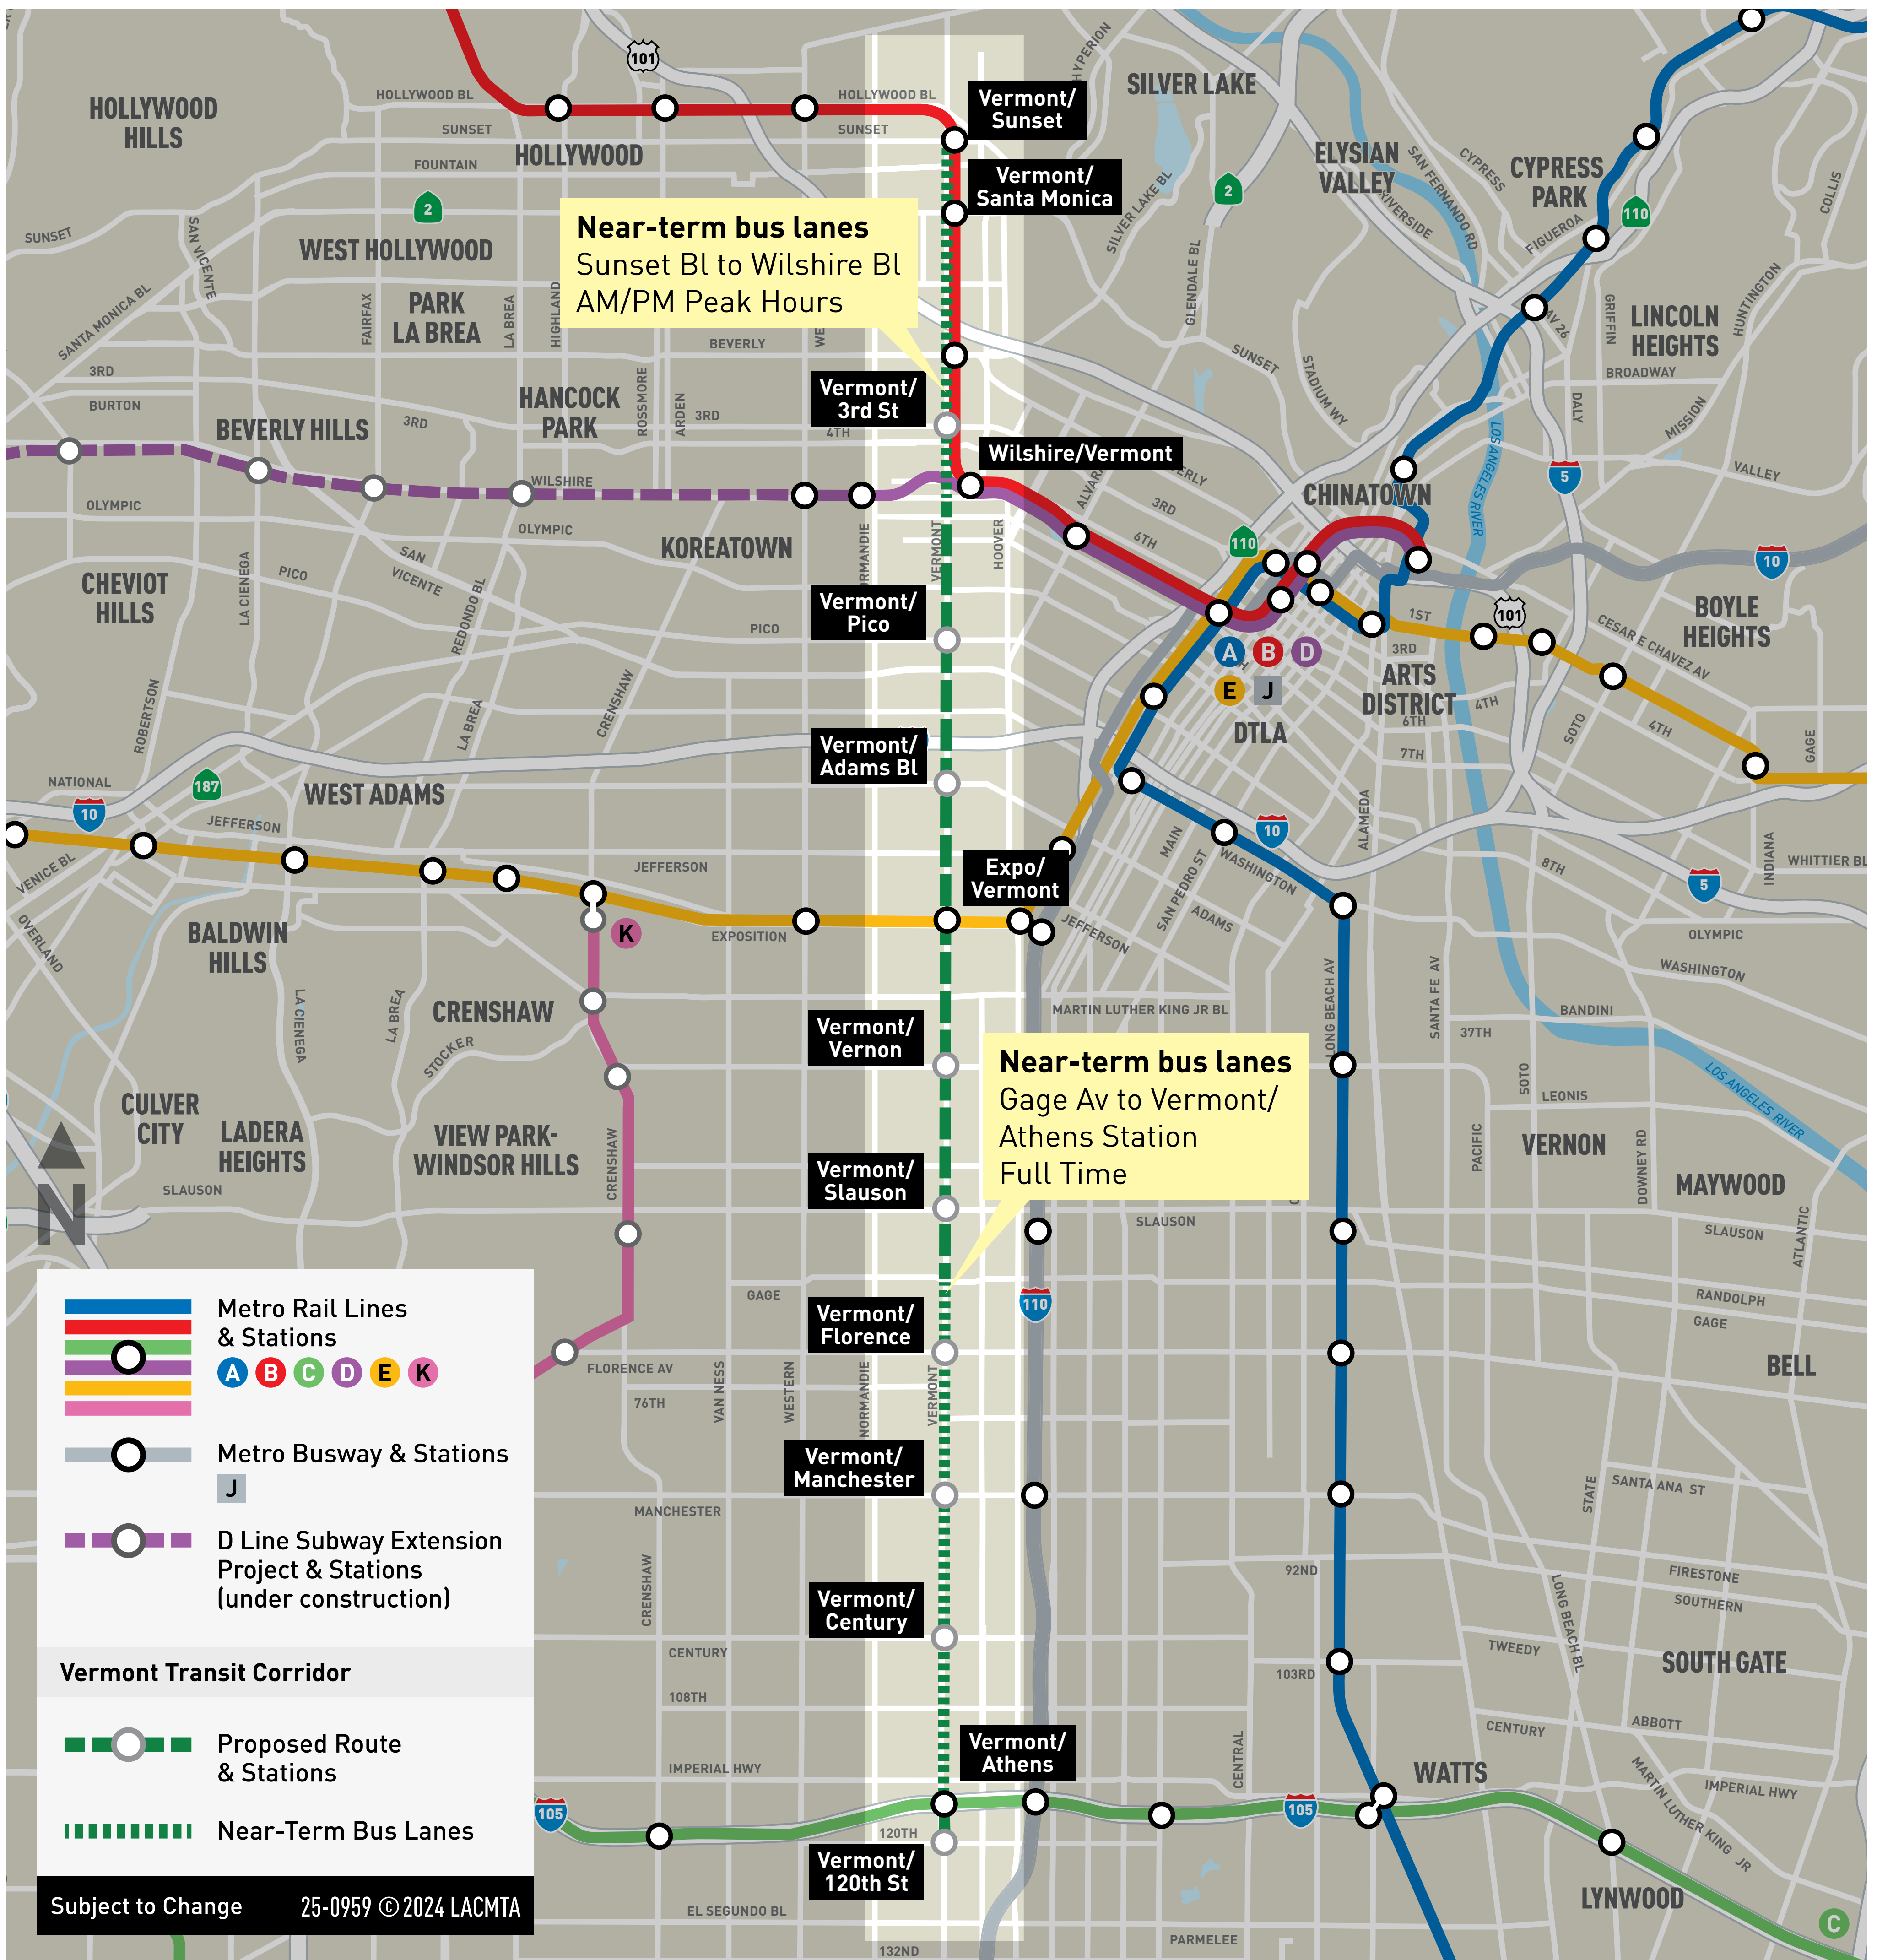

Vermont Transit Corridor

Study Area

Proposed Bus Rapid Transit (BRT) route on Vermont Av between Sunset Bl and 120th St.