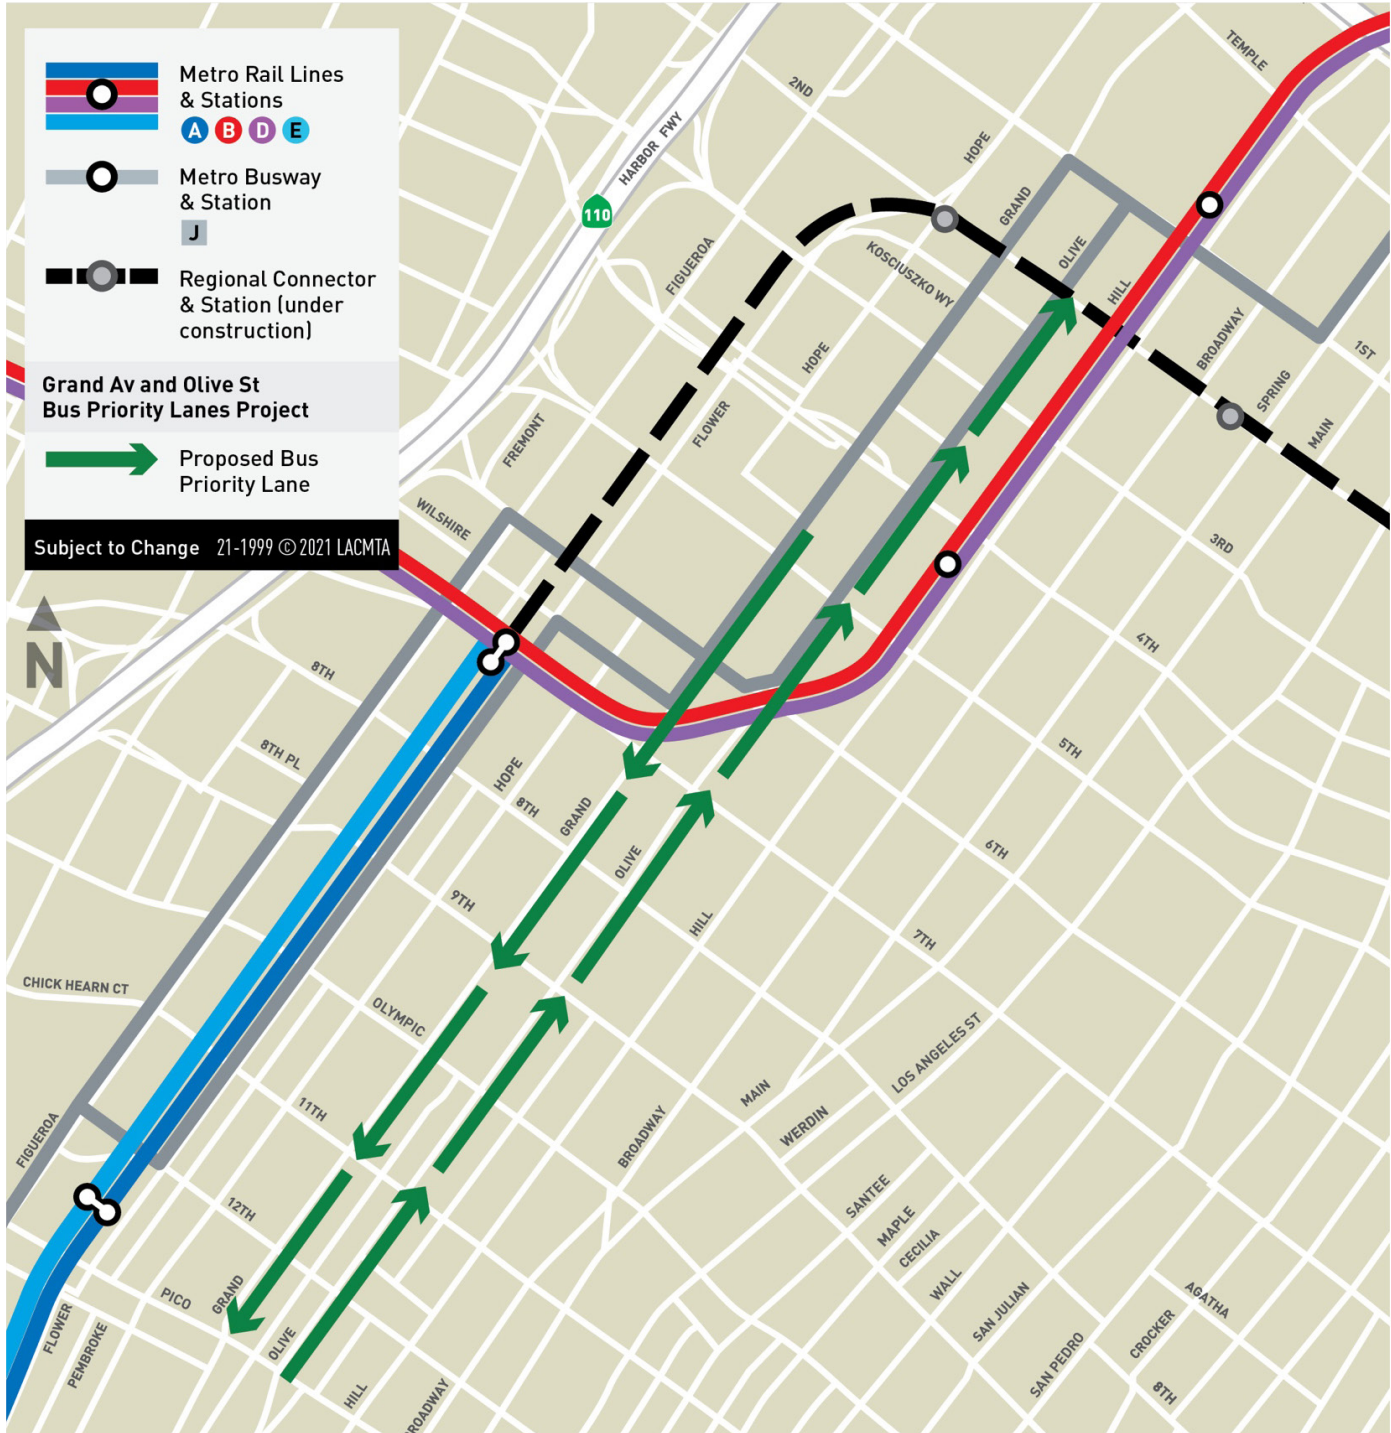

GRAND AV AND OLIVE ST BUS PRIORITY LANES PROJECT

CONTACT US

For more information or to ask questions, please visit our website or contact us:

Julia Brown, Senior Community Relations Manager

dtlaimprovements@metro.net

metro.net/grand-av-olive-st

213.922.4869

323.466.3876

- x2 Español (Spanish)
- x3 中文 (Chinese)
- x4 한국어 (Korean)
- x5 Tiếng Việt (Vietnamese)
- x6 日本語 (Japanese)
- x7 русский (Russian)
- x8 Հայերեն (Armenian)