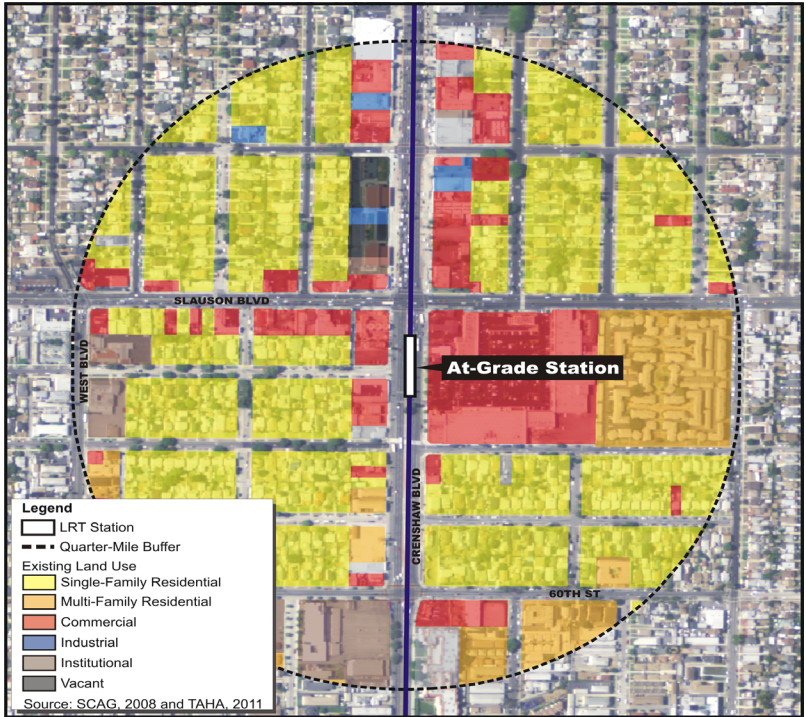

CRENSHAW/SLAUSON  
 STATION

Crenshaw Plaza

View Park Prep High school

Rendering of Crenshaw/Slauson Station looking south on Crenshaw Boulevard

Crenshaw/Slauson Station

The Crenshaw/Slauson Station will service Crenshaw Boulevard, a major north-south gateway street. This station will be located in the median of Crenshaw Boulevard, south of Slauson Avenue and provide access to east-west bus routes that service Slauson Avenue and provide access to commercial neighborhoods, schools and government offices.

The above figure shows the location of the at-grade Crenshaw/Slauson Station in the median of Crenshaw Boulevard.