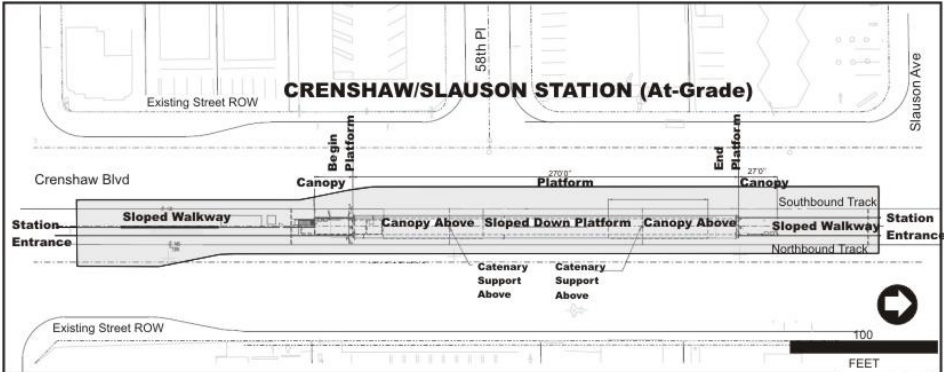

CRENSHAW/SLAUSON  
 STATION

Crenshaw Plaza

View Park Prep High school

Rendering of Crenshaw/Slauson Station looking south on Crenshaw Boulevard

Crenshaw/Slauson Station

The Crenshaw/Slauson Station will service Crenshaw Boulevard, a major north-south gateway street. This station will be located in the median of Crenshaw Boulevard, south of Slauson Avenue and provide access to east-west bus routes that service Slauson Avenue and provide access to commercial neighborhoods, schools and government offices.

The above figure shows the location of the at-grade Crenshaw/Slauson Station in the median of Crenshaw Boulevard.