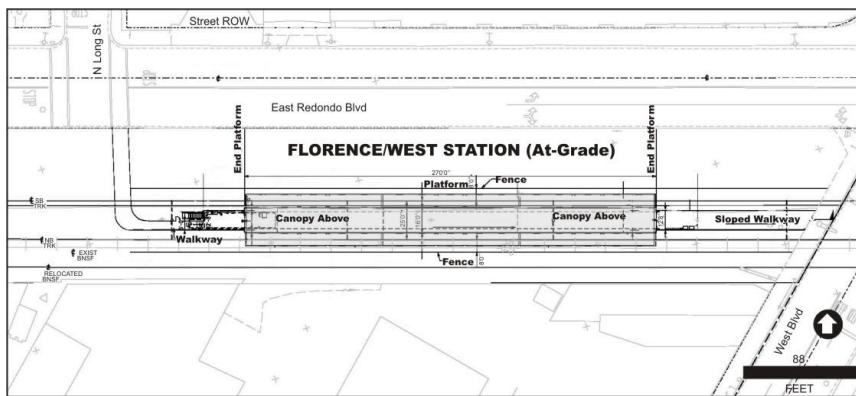

Redondo and West, Looking Southwest

Redondo and West, Looking East

Florence/West Station

The Florence/West Station will provide access to West Boulevard and Florence Avenue, servicing the residential communities of Morningside Park and Hyde Park, as well as Edward Vincent Jr. Park to the west. This station will also include a park-and-ride lot

The above figure shows the location of the at-grade Florence/West Station, adjacent to the south of East Redondo Boulevard.