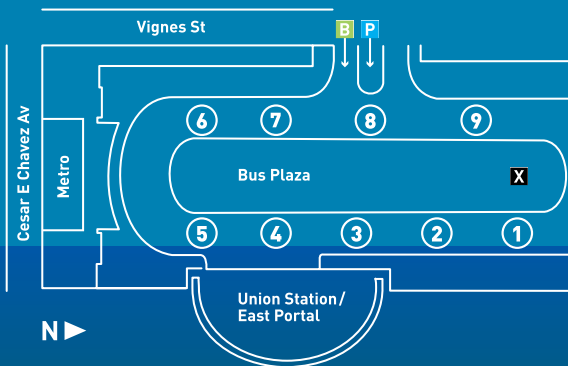

LAX
Los Angeles
International Airport

- > FlyAway buses run 24 hours a day (every 30 minutes from 5 am to 1 am, and each hour from 1 am to 5 am). The buses leave from Bay 9 of the Patsouras Transit Plaza adjacent to Union Station via the East Portal.
- > Tickets are \$7 one-way, each-way for adults and youth Grades K-8. Children age 5 and under are free. Purchase tickets before you board at the FlyAway kiosk in the Patsouras Transit Plaza. *Note: Metro passes are not valid for FlyAway service.*
- > Secure underground parking is available in the Metro Gateway building for \$6 a day.

Look for complete details at metro.net/flyaway.

Union Station FlyAway is operated by Los Angeles World Airports.

Union Station

- > Metro Local
- > Metro Rapid
- > Metro Gold/Red Line
- > Amtrak/Metrolink

Patsaouras Transit Plaza

Patsaouras Transit Plaza Map Legend

- B** Bus Plaza Entrance
- P** Gateway Parking Entrance
- #** Bus Bays
- X** LAX FlyAway Ticket Kiosk