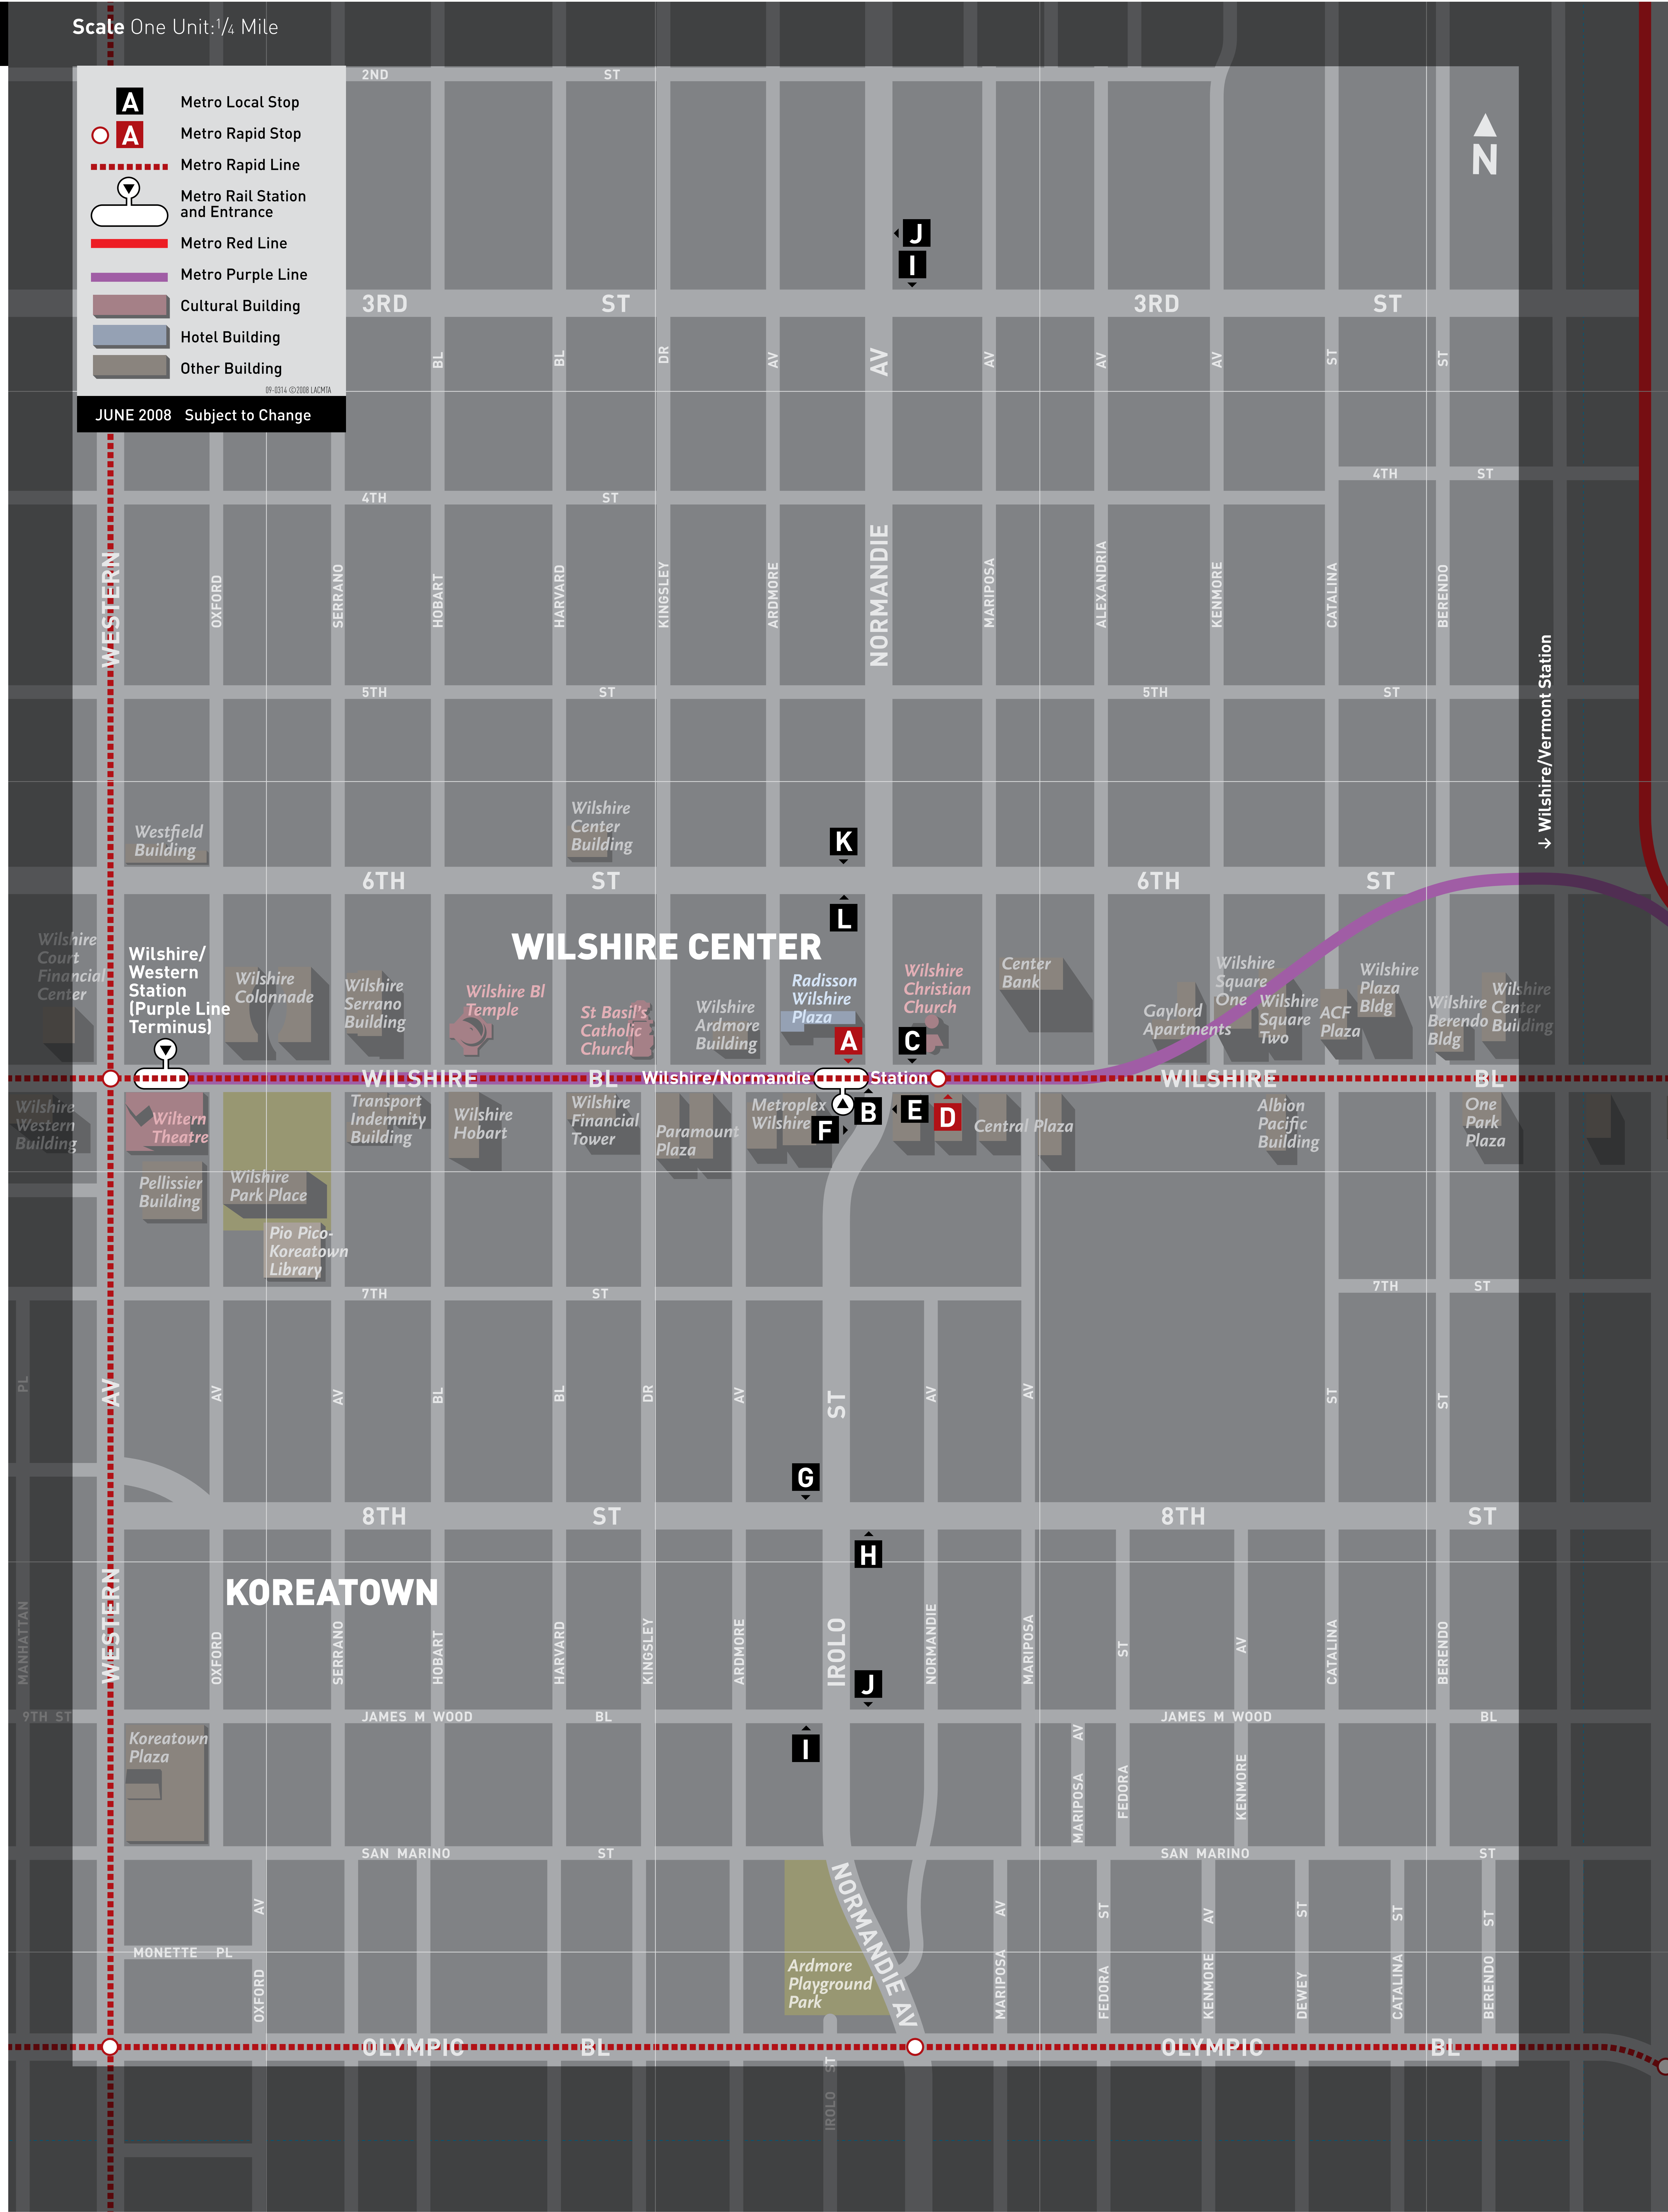

Wilshire/Normandie Connections

Destinations	Lines	Stops
Beverly Hills	20, 720	A C
Downtown Los Angeles	Metro Purple Line ● 18, 20, 66, 366, 720	B D H L
El Monte	FT481	B
Hancock Park	20, 720	A C
Hollywood	206	E
Koreatown	DASH Wilshire Center – Koreatown	G J I
Koreatown/8th St	66, 366	G
La Brea Tar Pits/ Page Museum	20, 720	A C
La Cienega Bl/ Restaurant Row	20, 720	A C
LA County Museum of Art	20, 720	A C
L.A. LIVE	Metro Purple Line ● 66, 366	G
Miracle Mile	20, 720	A C
Normandie Av	206 – Northbound	E
Normandie Av	206 – Southbound	F
Petersen Automotive Museum	20, 720	A C
Saint Basil's Catholic Church	On Wilshire Bl three blocks west	
Santa Monica/Beach/Pier	20, 720	A C
Vermont Metro Rail Station	206	F
West Adams	206	F
Westwood	20, 720	A C
Wilshire Bl – Metro Local	20 – Eastbound	B
Wilshire Bl – Metro Local	20 – Westbound	C
Wilshire Bl – Metro Rapid	720 – Eastbound	D
Wilshire Bl – Metro Rapid	720 – Westbound	A
Wilshire Bl Temple	On Wilshire Bl four blocks west	
8th St	66, 366	G H
Municipal Bus Services		
LADOT Buses (DASH)		
DASH Wilshire Center – Koreatown		G I J
Foothill Transit (FT)		
El Monte Transitway	FT481	B

Scale One Unit: 1/4 Mile

A Metro Local Stop
A Metro Rapid Stop
 Metro Rapid Line
A Metro Rail Station and Entrance
 Metro Red Line
 Metro Purple Line
 Cultural Building
 Hotel Building
 Other Building

JUNE 2008 Subject to Change

Metro

Connecting Services

●	Metro Rail Lines: Purple and Green
●	Metro Rail Lines: Purple and Green
●	Municipal Bus Services
DASH	LADOT DASH
FT	Foothill Transit