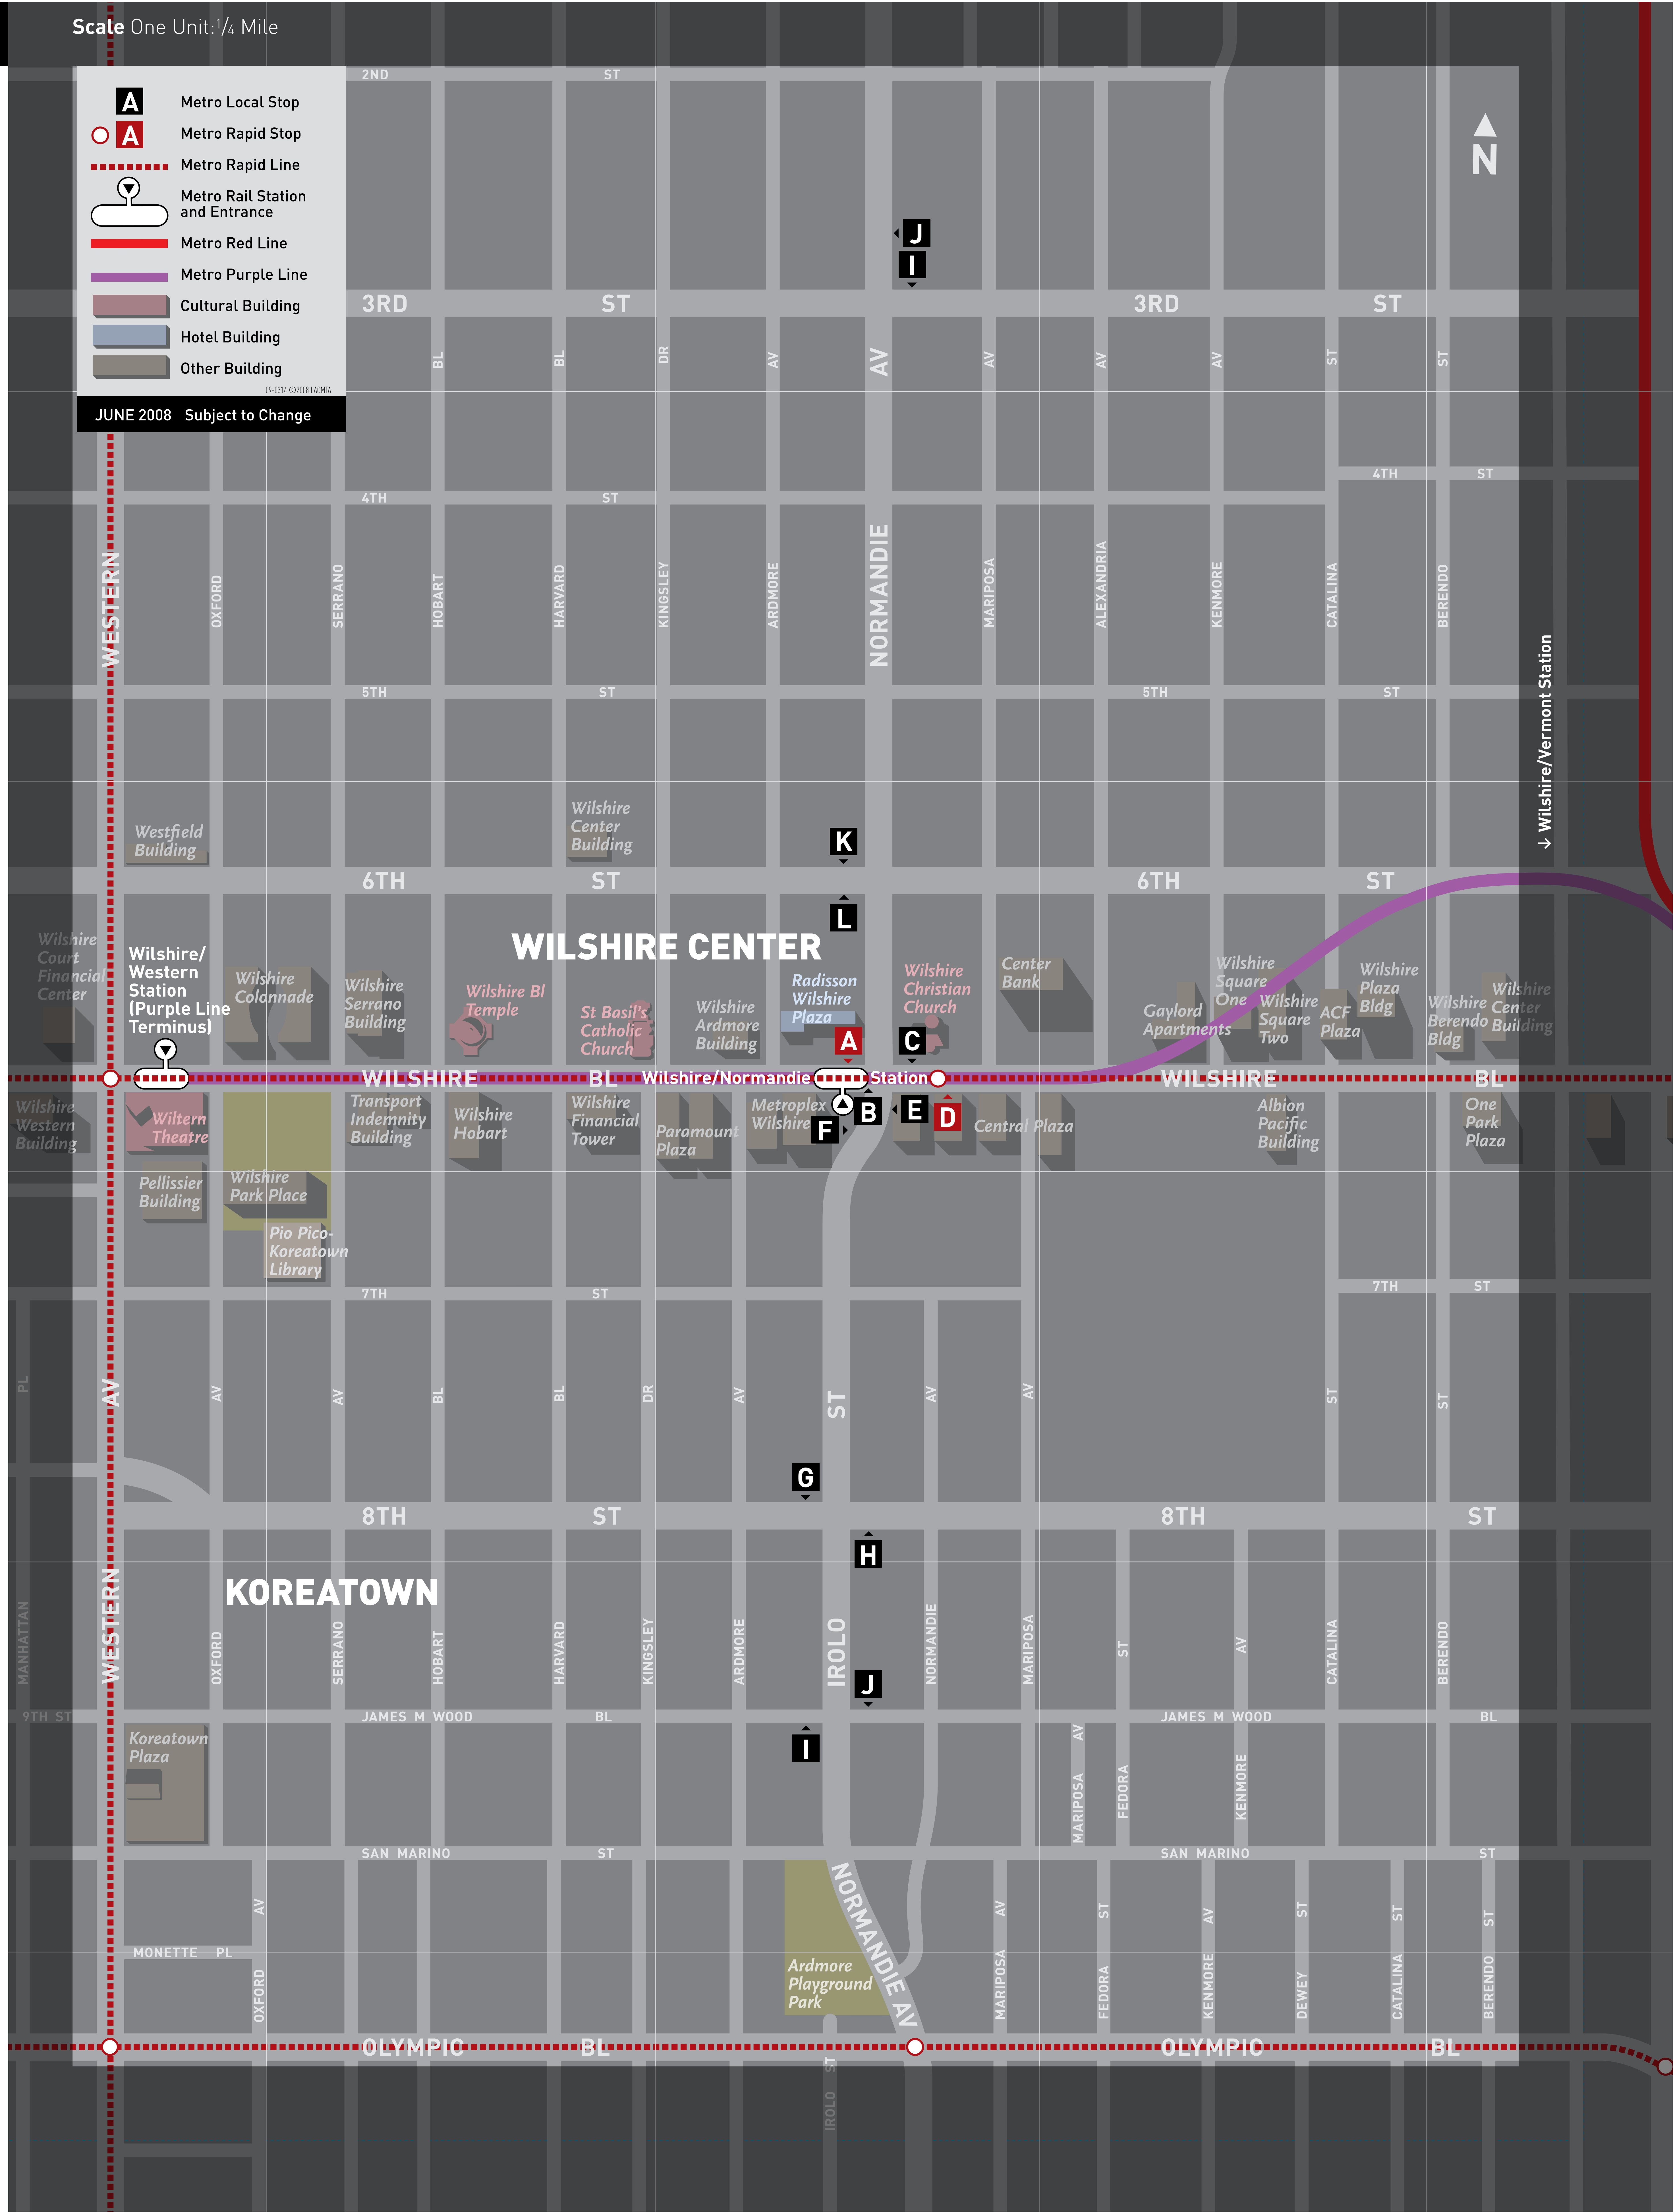

# Wilshire/Normandie Connections

Destinations	Lines	Stops
Beverly Hills	20, 720	A C
Downtown Los Angeles	Metro Purple Line ● 18, 20, 66, 366, 720	B D H L
El Monte	FT481	B
Hancock Park	20, 720	A C
Hollywood	206	E
Koreatown	DASH Wilshire Center – Koreatown	G J I
Koreatown/8th St	66, 366	G
La Brea Tar Pits/ Page Museum	20, 720	A C
La Cienega Bl/ Restaurant Row	20, 720	A C
LA County Museum of Art	20, 720	A C
L.A. LIVE	Metro Purple Line ● 66, 366	G
Miracle Mile	20, 720	A C
Normandie Av	206 – Northbound	E
Normandie Av	206 – Southbound	F
Petersen Automotive Museum	20, 720	A C
Saint Basil's Catholic Church	On Wilshire Bl three blocks west	
Santa Monica/Beach/Pier	20, 720	A C
Vermont Metro Rail Station	206	F
West Adams	206	F
Westwood	20, 720	A C
Wilshire Bl – Metro Local	20 – Eastbound	B
Wilshire Bl – Metro Local	20 – Westbound	C
Wilshire Bl – Metro Rapid	720 – Eastbound	D
Wilshire Bl – Metro Rapid	720 – Westbound	A
Wilshire Bl Temple	On Wilshire Bl four blocks west	
8th St	66, 366	G H
<b>Municipal Bus Services</b>		
<b>LADOT Buses (DASH)</b>		
DASH Wilshire Center – Koreatown		G I J
<b>Foothill Transit (FT)</b>		
El Monte Transitway	FT481	B

Scale One Unit: 1/4 Mile

A Metro Local Stop  
A Metro Rapid Stop  
 Metro Rapid Line  
A Metro Rail Station and Entrance  
 Metro Red Line  
 Metro Purple Line  
 Cultural Building  
 Hotel Building  
 Other Building

JUNE 2008 Subject to Change

**Metro**

Connecting Services	
<span style="color: purple;">●</span>	Metro Rail Lines: Purple and Green
Municipal Bus Services	
DASH	LADOT DASH
FT	Foothill Transit