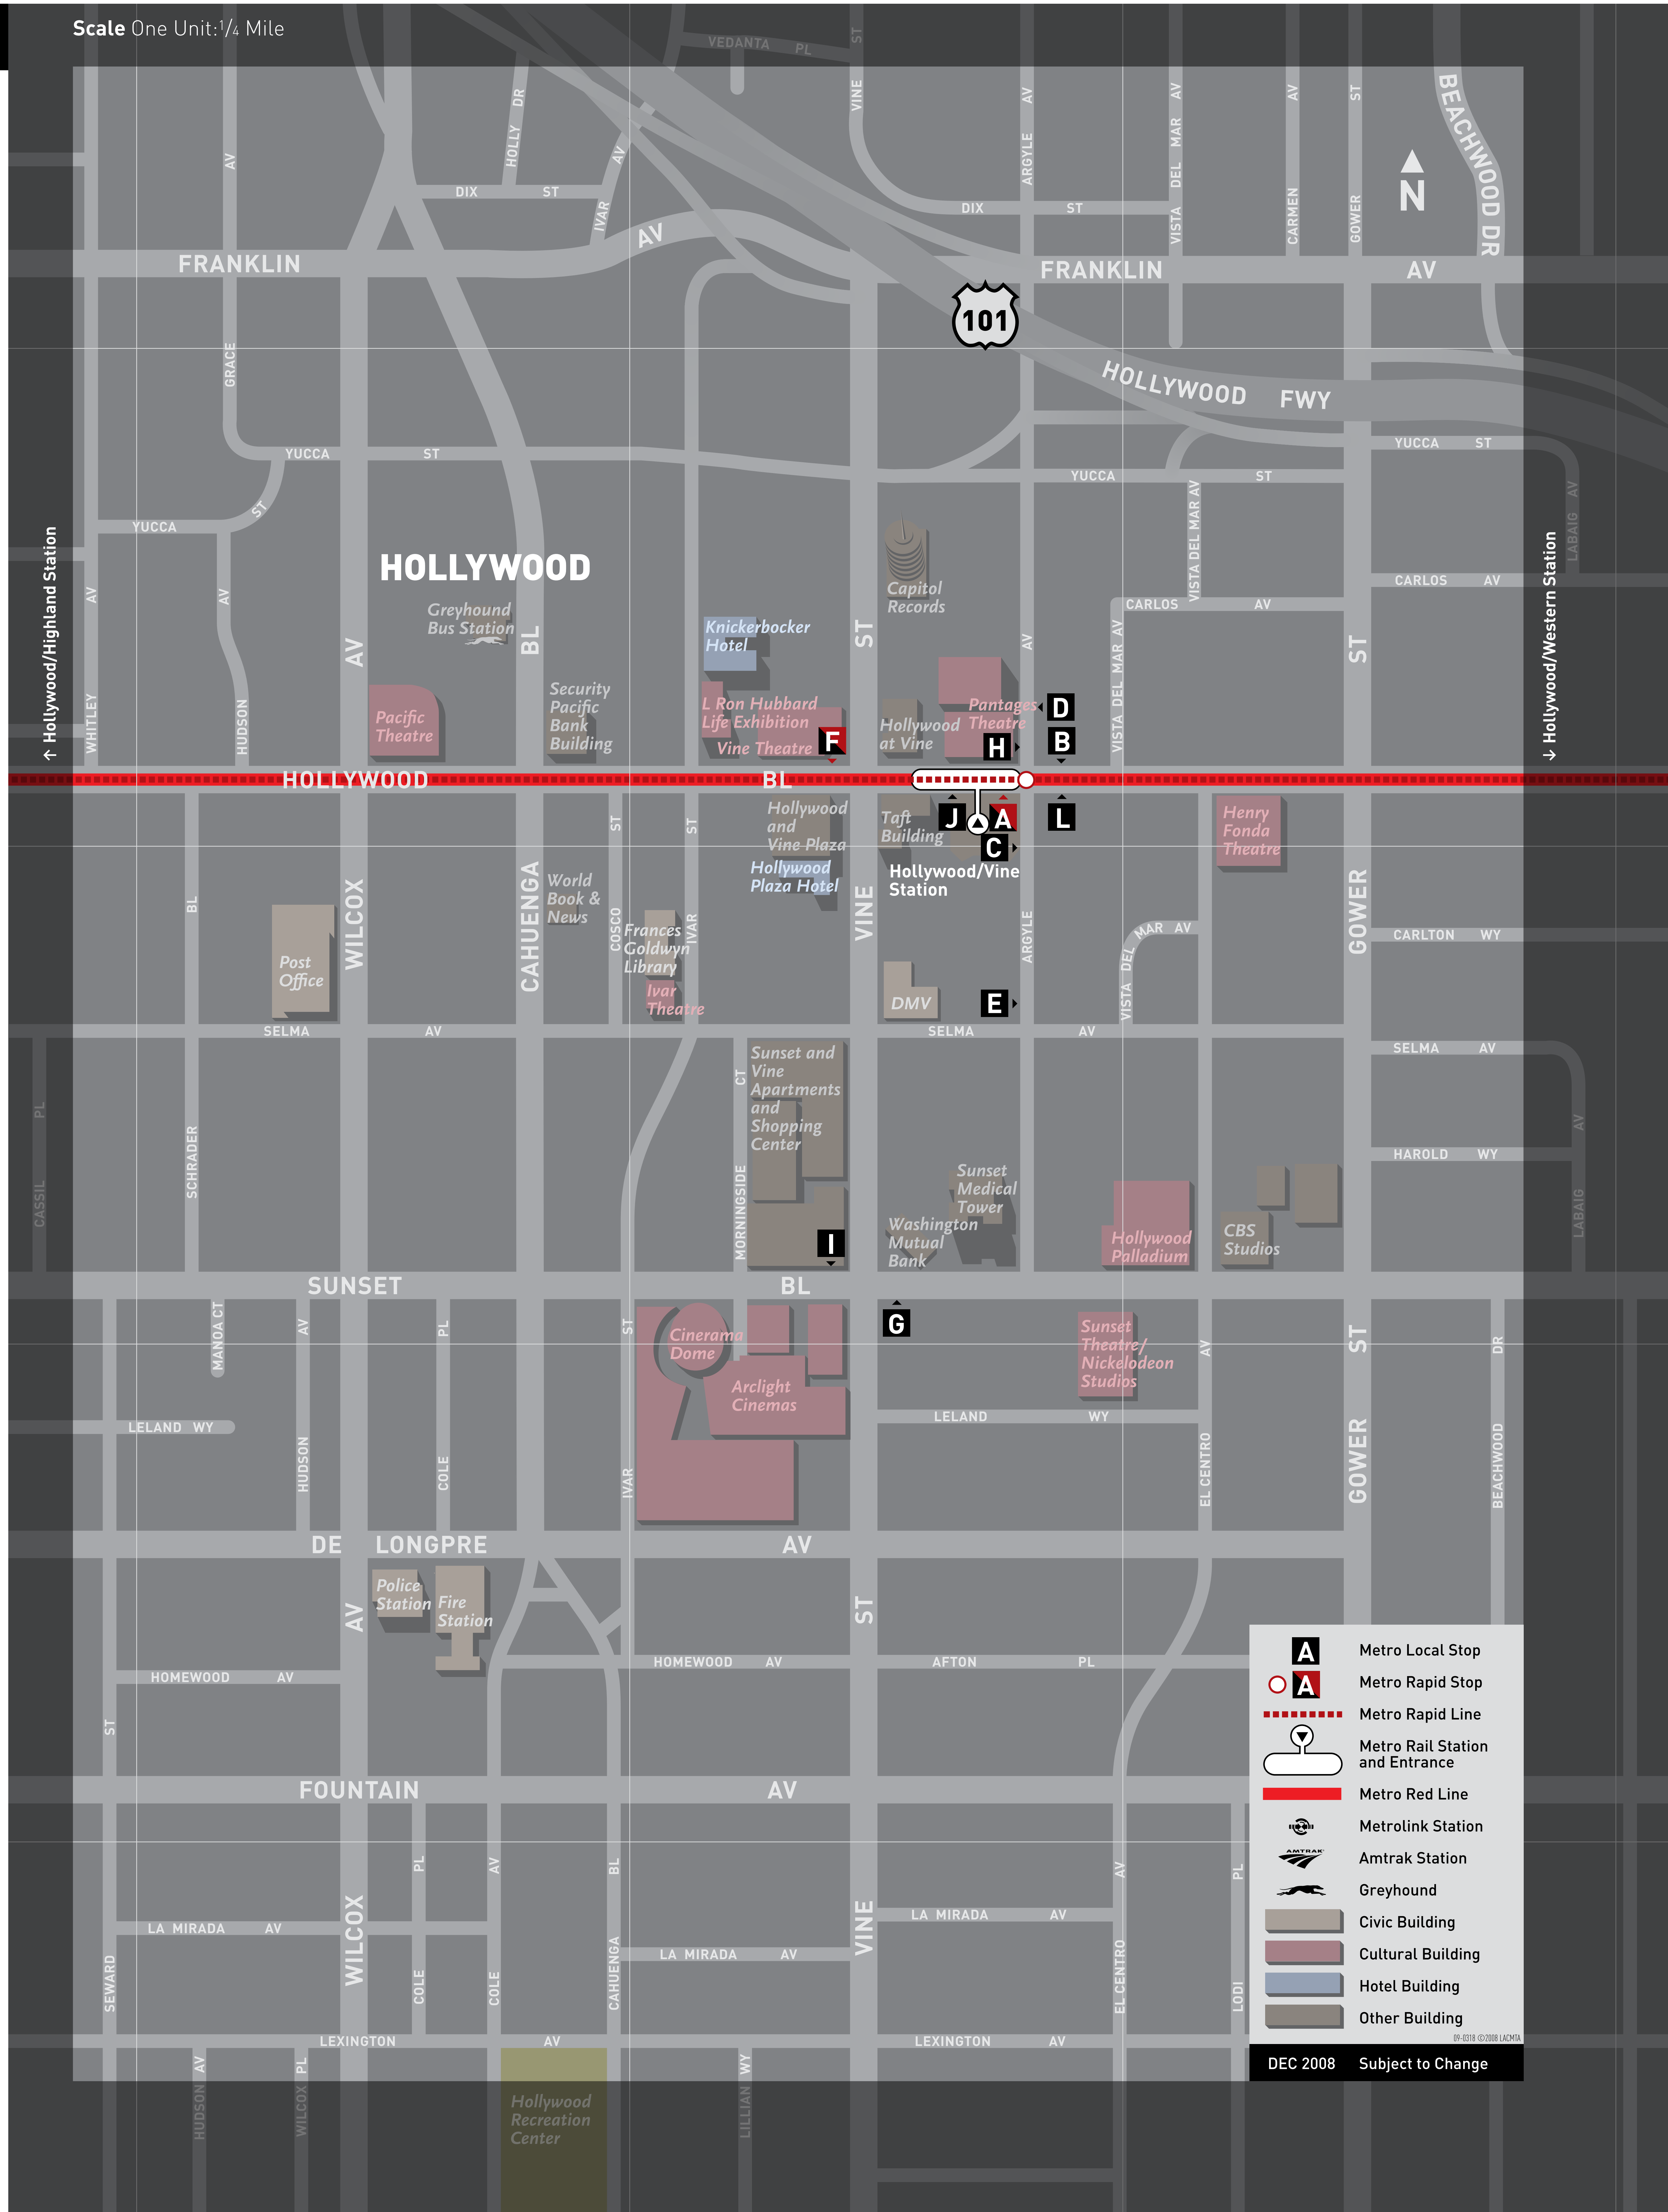

Hollywood/Vine Connections

Destinations	Lines	Stops
Arclight Theatre	210	E
Beachwood Canyon	DASH Beachwood Canyon	C
Bob Hope Airport (BUR)	222	D
Brentwood	2, 302	I
Burbank Media District	222	D
Cahuenga Bl (Cahuenga Pass)	222	D
Castellammare	2, 302	I
CBS Television City	217, 780	B, F
Crenshaw	210	E
Crenshaw Bl	210	E
Crenshaw Metro Rail Station	Metro Red Line ● 210	E
Downtown Los Angeles	Metro Red Line ● 2, 302	G
Egyptian Theatre	212, 217, 222, 780	B, F, H
El Capitan Theatre	212, 217, 222, 780	B, F, H
Fairfax Av	217, 780	B, F
Farmer's Market/The Grove	217, 780	B, F
Fountain Av	DASH Hollywood	C, J
Franklin Av	DASH Hollywood	C, J
Glendale	180, 181, 780	A
Gower St	DASH Hollywood/Wilshire	C
Greyhound Station	on Cahuenga Bl	E
Hancock Park	210	E
Henry Fonda Theatre	One block east	
Hillhurst Av	DASH Hollywood	J
Hollywood Bowl	222	D
Hollywood Walk of Fame	At station exit	
Hollywood Way	222	D
Inglewood	212	F
Kodak Theatre	212, 217, 222, 780	B, F, H
La Brea Av	212	F
L.A. LIVE	Metro Red Line ● to Metro Blue Line ● 2, 302	G
Los Feliz	180, 181, 780	A
North Hollywood	Metro Red Line ●	
Pacific Palisades	2, 302	I
Pasadena	180, 181, 780	A
Rossmore Av	210	E
South Bay Galleria	210	E
Sunset Bl	2, 302	G, I
Sun Valley	222	D
Universal City/CityWalk	Metro Red Line ●	
Vine St	210	E
Washington/Fairfax	217, 780	B, F
Westwood/ UCLA	2, 302	I
Wilshire Center	Metro Red Line ● to Metro Purple Line ●	

Municipal Bus Services

LADOT Buses (DASH)

DASH Beachwood Canyon	B
DASH Hollywood	J, L
DASH Hollywood/Wilshire	L

Scale One Unit: 1/4 Mile

- Metro Local Stop
- Metro Rapid Stop
- Metro Rapid Line
- Metro Rail Station and Entrance
- Metro Red Line
- Metrolink Station
- Amtrak Station
- Greyhound
- Civic Building
- Cultural Building
- Hotel Building
- Other Building

DEC 2008 Subject to Change

Connecting Services	
	Metro Rail Lines: Red, Purple and Blue
	Metrolink Station
	Amtrak Station
	Greyhound Station
Municipal Bus Services	
DASH	LADOT DASH