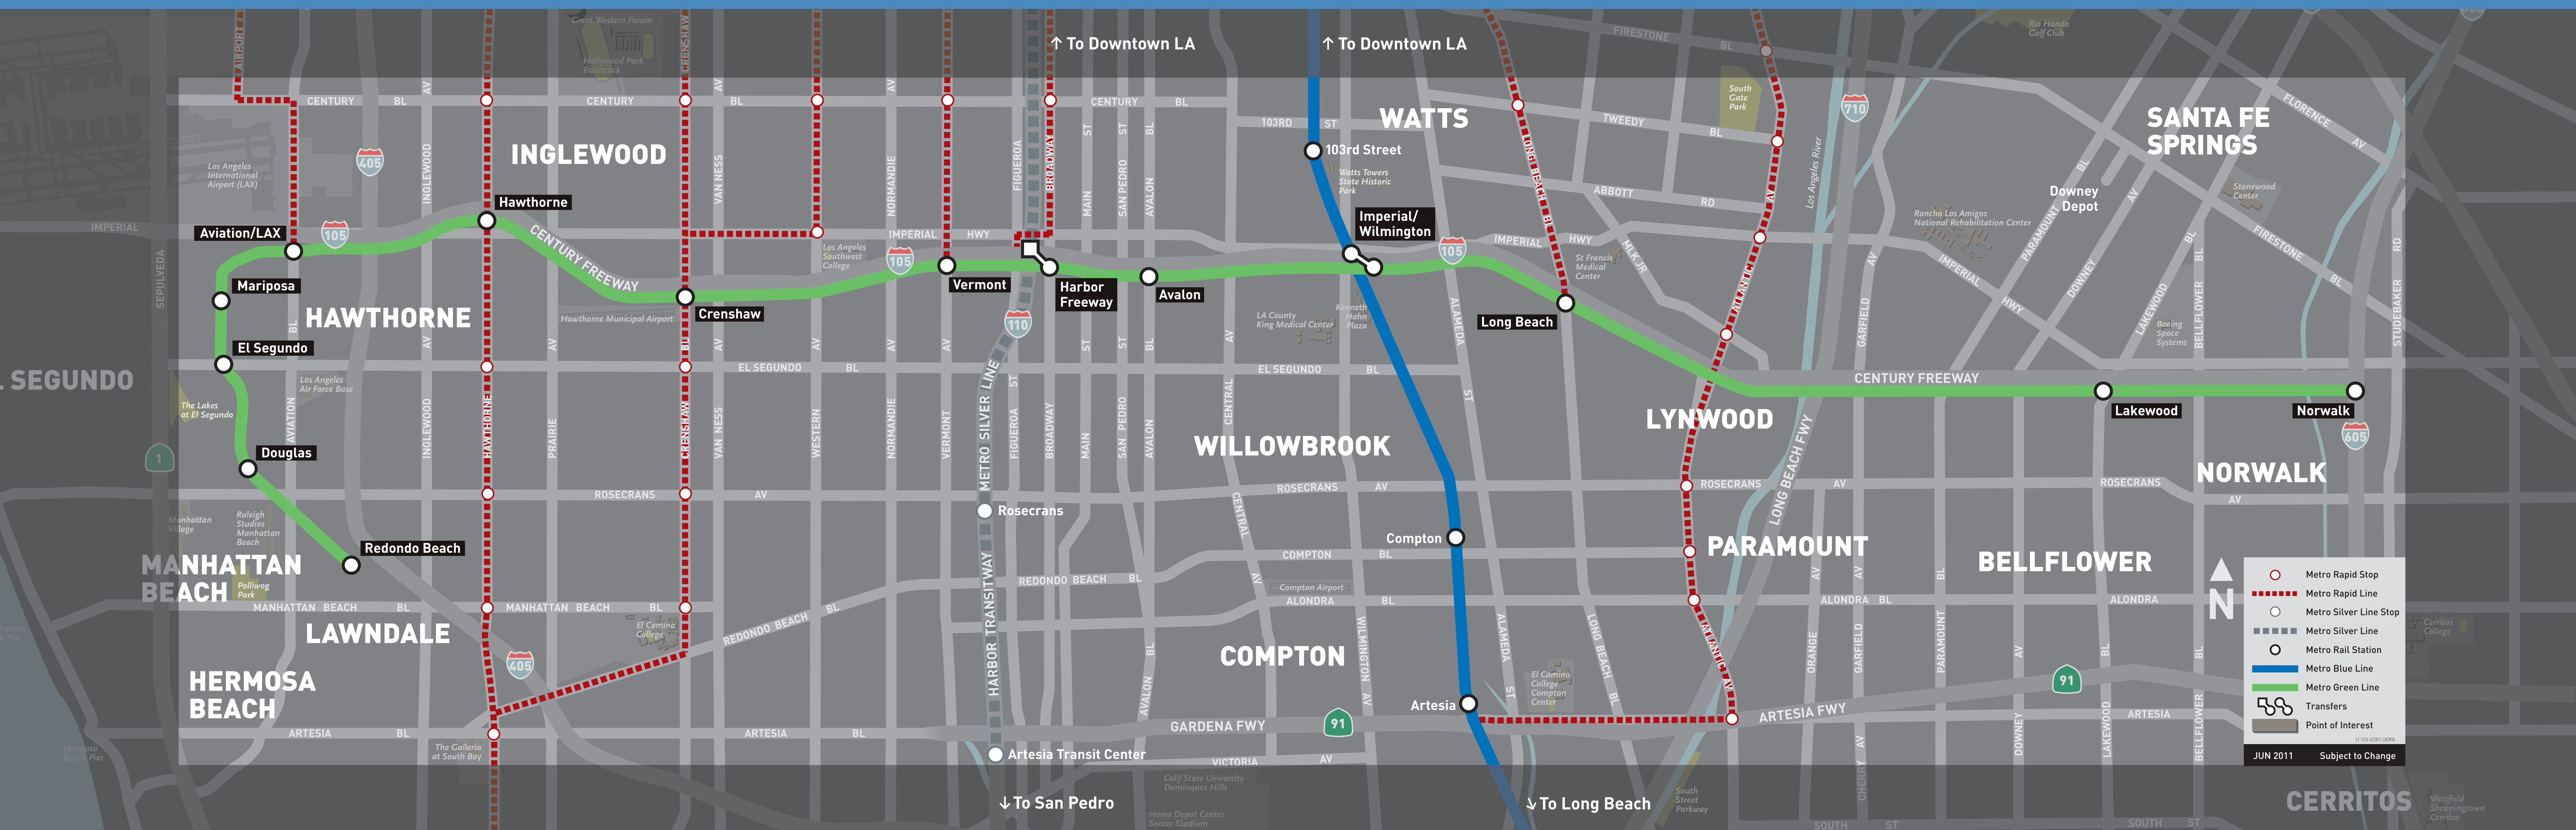

Metro Green Line Connections

Bus Lines and Connections Serving the Metro Green Line Numbered bus lines operated by Metro. Bus lines prefixed by letters operated by municipal carriers.

Redondo Beach Station

Douglas Station

Plaza El Segundo	125, BCT109
Rosecrans Av	125

El Segundo Station

Gardena via El Segundo Bl	GA5
Palos Verdes Peninsula	MAX2
San Pedro via 110 Fwy	MAX3X
San Pedro via Lomita	MAX3
South Bay Galleria	T8
Torrance-Hawthorne Bl	T8

Mariposa Station

El Segundo-Sepulveda Bl	232
LAX City Bus Center	232
Long Beach via Pacific Coast Highway	232
South Bay Galleria	T8
Torrance-Hawthorne Bl	T8

Aviation/LAX Station

Culver City	C6, Rapid6
Downtown El Segundo	BCT109
Downtown Los Angeles	CE438
Imperial Highway	120
LA County Superior Court	625, MAX2, MAX3, MAX3X
LAX City Bus Center	BBB3, C6, Rapid3, Rapid6
LAX Terminals	LAX Shuttle G
Marina del Rey	BBB3, Rapid3
Palos Verdes Peninsula	MAX2
San Pedro	MAX3, MAX3X
Santa Monica via Lincoln Bl	BBB3, Rapid3
Sepulveda Bl	C6, Rapid6
South Bay Beach Communities	BCT109
Westchester	C6, Rapid6
Westfield Culver City	C6
Westwood/UCLA	C6, Rapid6
World Way West	625

Hawthorne Station

Baldwin Hills	212, 312
Downtown Los Angeles	40, 740
Great Western Forum	212, 312
Hawthorne Bl	40, 740
Hollywood Park	212, 312
Inglewood	40, 740
La Brea Av	212, 312
Prairie Av	212, 312
South Bay Galleria	40, 740
Union Station	40, 740
Yukon Av	126