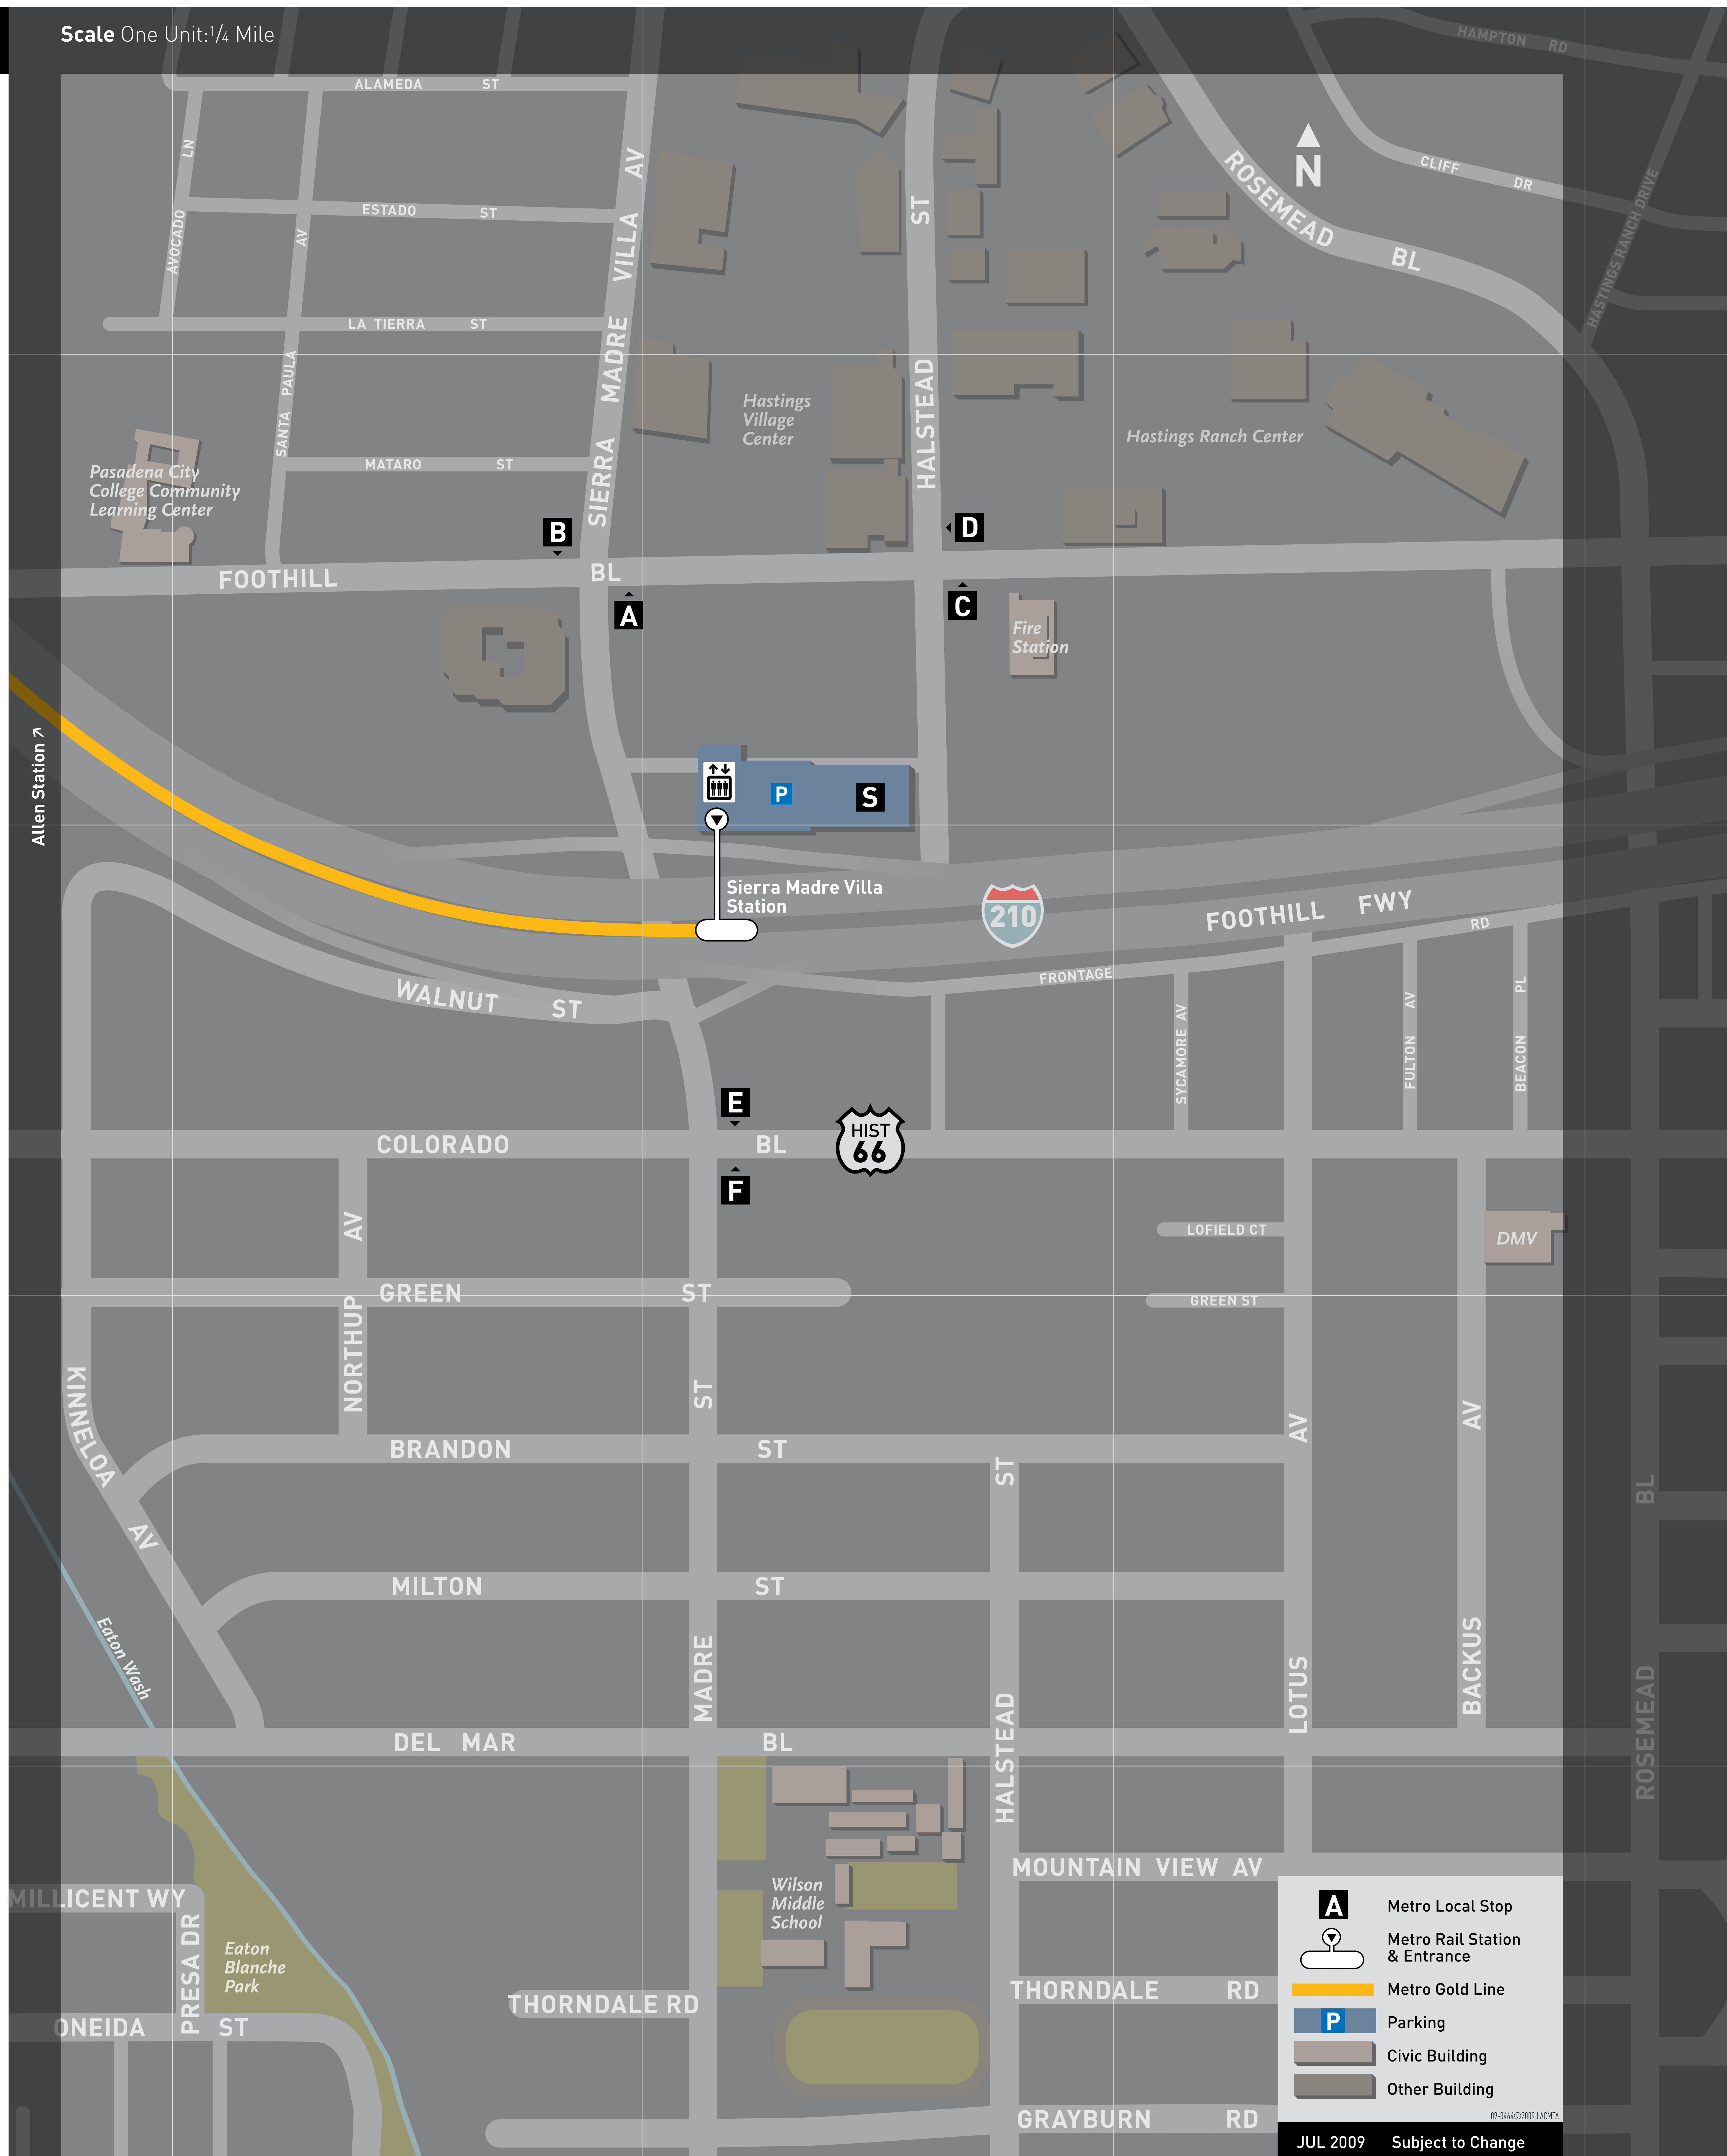

Sierra Madre Villa Connections

Destinations	Lines	Stops
Claremont TransCenter	FT187	FS
Colorado Bl - Eastbound	FT187	FS
Colorado Bl - Westbound	181, FT187	ACES
Del Mar Bl	ARTS 60	BS
Downey	266	ACS
Downtown Los Angeles	487	S
Duarte Rd	264	ACS
El Monte Station	268, 487	ACS
Foothill Bl	FT187	FS
Hastings Ranch	268, ARTS 60	ACS
Hastings Ranch Dr	ARTS 60	ACS
JPL via Old Pasadena	177	BS
John Muir High School	268, ARTS 31, 32	BS
LA County Arboretum	268	ACS
LA County+USC Medical Center Station	487	S
Lakewood via Lakewood Bl	266	S
Lamanda Park	177, 181, 264, 487	BDES
Memorial Park Station	177, 181, 267, ARTS 40	BDES
Michillinda Av	264	ACS
Monrovia	FT187	FS
Montclair TransCenter	FT187	FS
North Lincoln Av	ARTS 31, 32	BDS
Orange Grove Bl	ARTS 40	DS
Pasadena City College	177, 181, ARTS 60	BS
Pasadena Civic Center	177, 181, 267, ARTS 40	BS
Pasadena High School	268, 487, ARTS 40	BS
Pico Rivera	266	ACS
Rosemead via Rosemead Bl	266	ACS
San Dimas	FT187	FS
San Gabriel	487	S
San Marino	487	S
San Rafael	181	ACES
Santa Anita Av	487	S
Santa Anita Fashion Park	264, 268	ACS
Sierra Madre	268, 487	ACS
Sierra Madre Bl - Eastbound	487	S
Sierra Madre Bl - Westbound	487	S
Sierra Madre Villa Av	487	S
South El Monte	266	ACS
Temple City	266	ACS
Union Station	487, Metro Gold Line	S
Villa St	ARTS 40	DS
Washington Bl - New York Dr	ARTS 32	DS
Washington Bl - Victory Park	268, ARTS 31	BS
West Arcadia	264	ACS
Westlake/MacArthur Park Station	487	S
Whittier Narrows - Legg Lake	266	ACS

Scale One Unit: 1/4 Mile

Connecting Services	
	Metro Rail Lines: Red, Purple, and Gold
	El Monte Transitway
	MetroLink
	Amtrak
	Greyhound
Municipal Bus Services	
	Pasadena Area Rapid Transit
	Foothill Transit