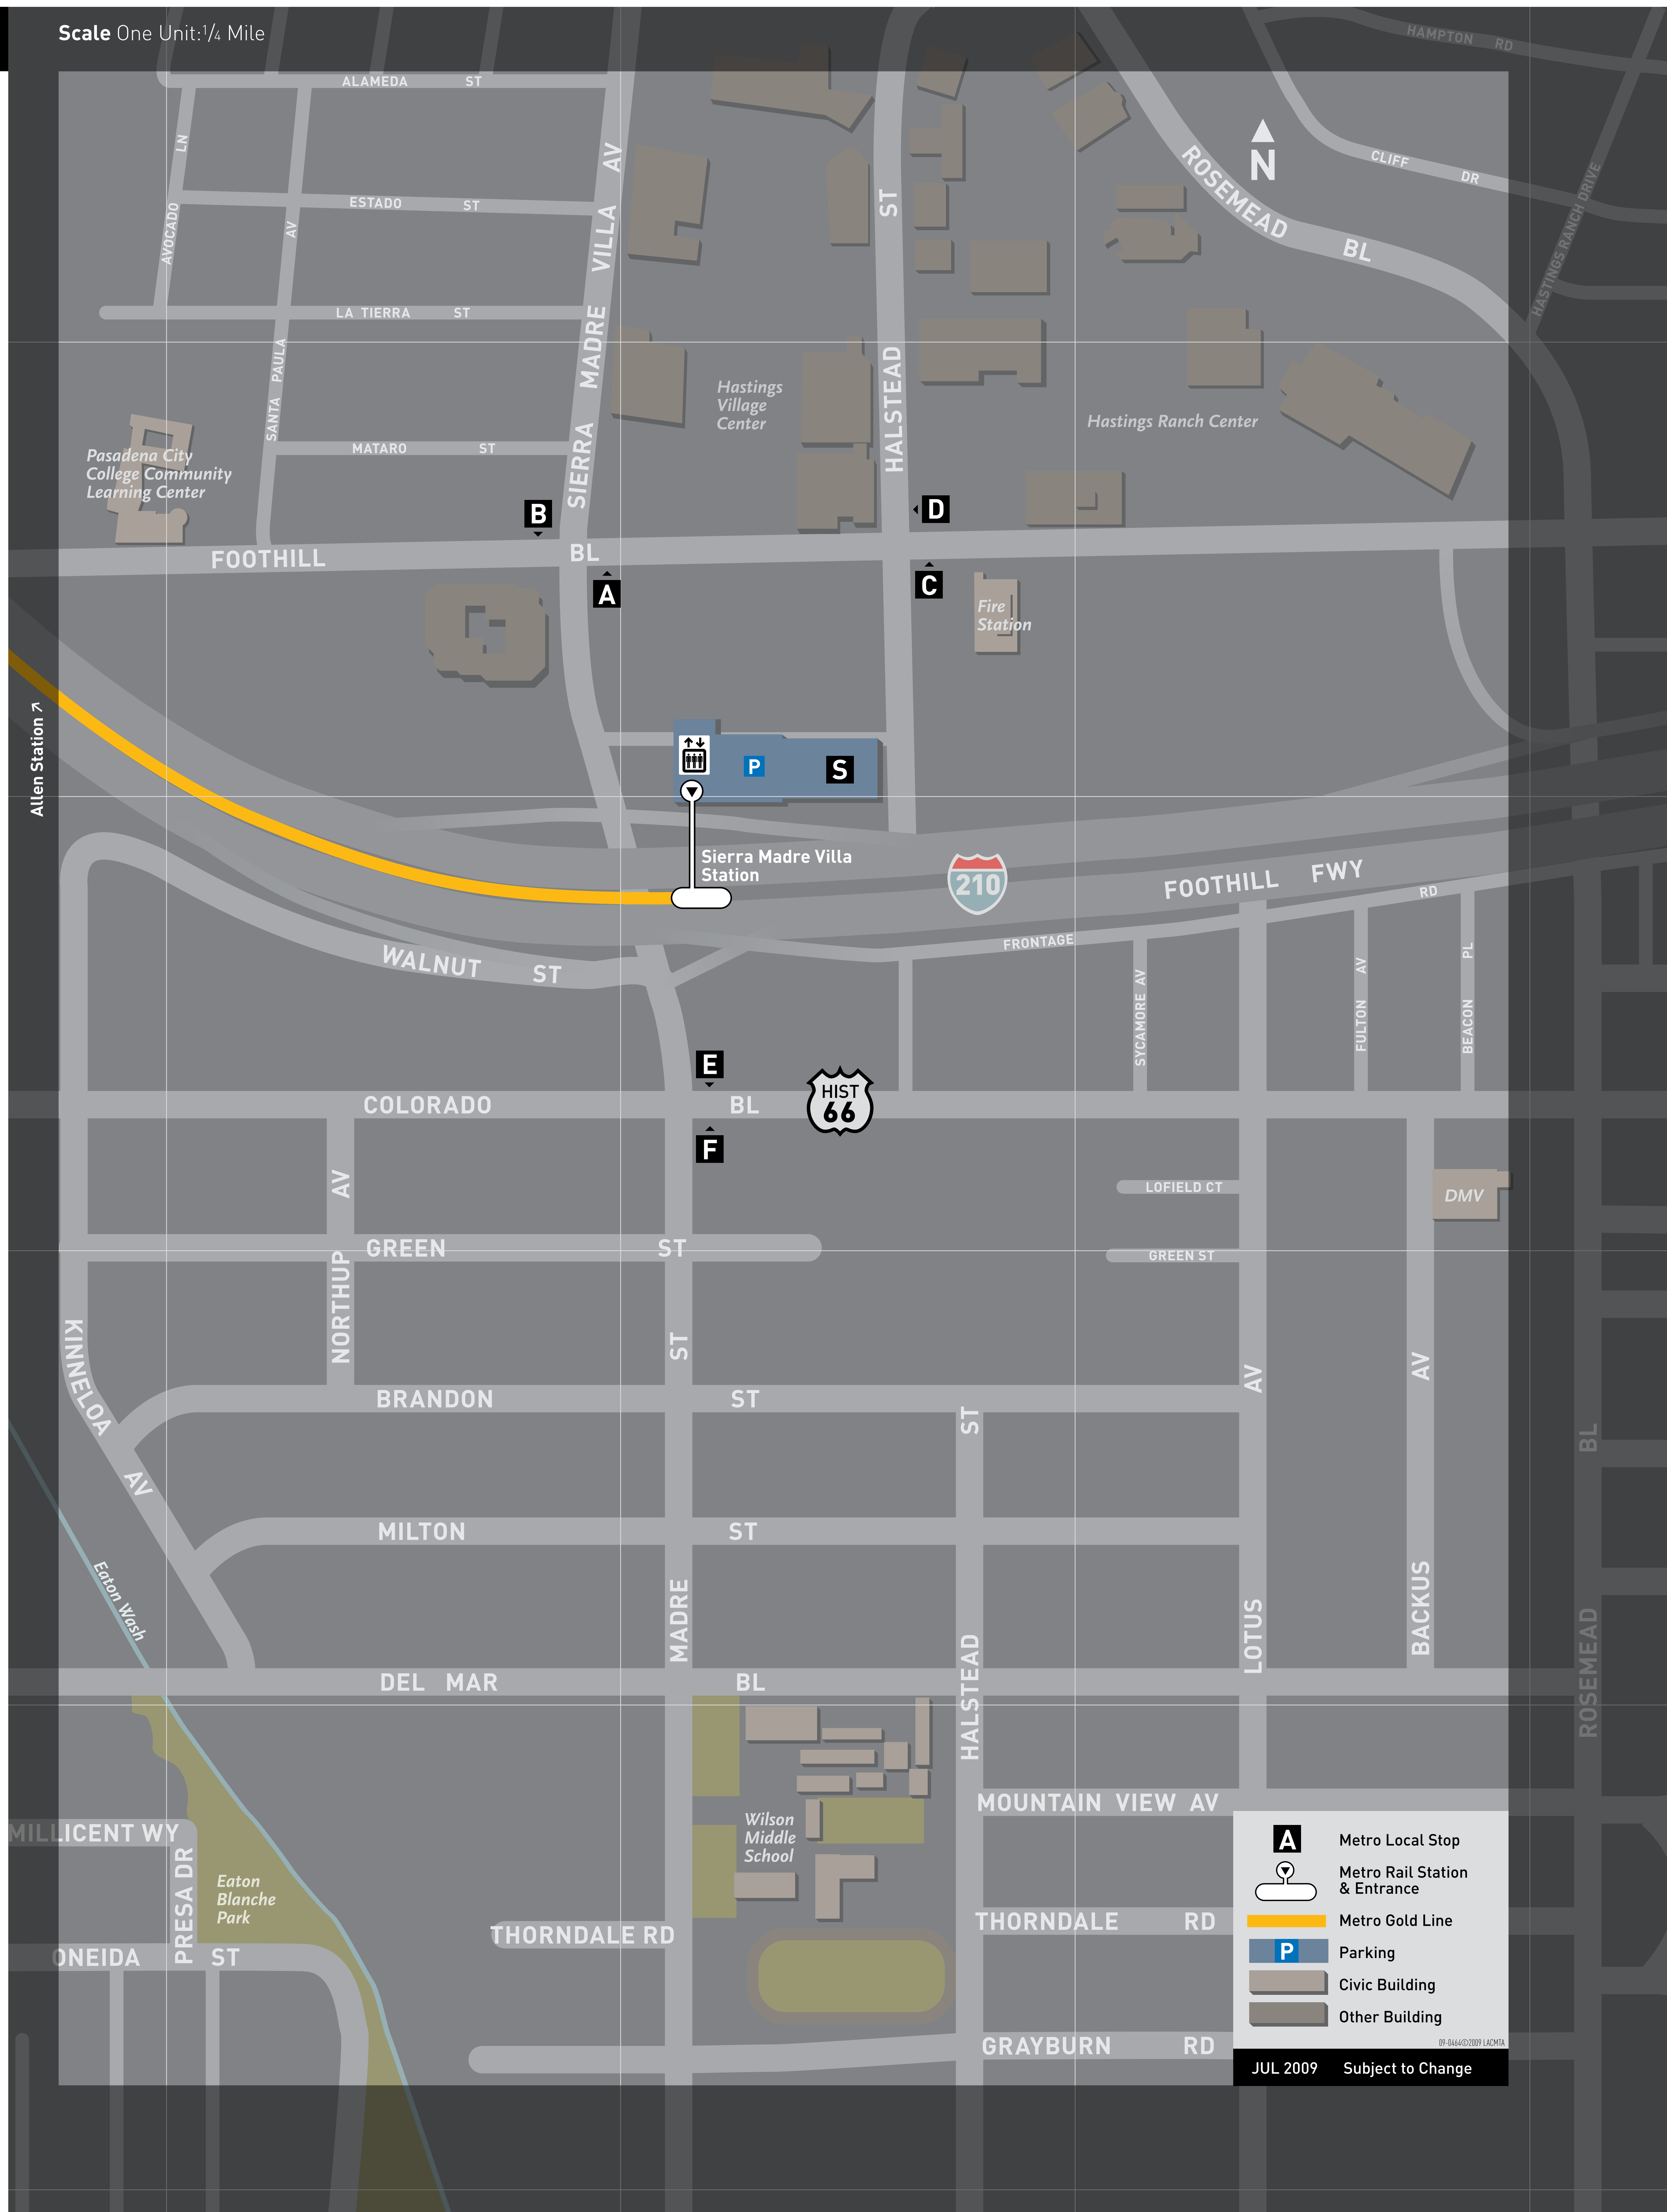

Destinations	Lines	Stops
Claremont TransCenter	FT187	FS
Colorado Bl - Eastbound	FT187	FS
Colorado Bl - Westbound	181, FT187	ACES
Del Mar Bl	ARTS 60	BS
Downey	266	ACS
Downtown Los Angeles	487	S
Duarte Rd	264	ACS
El Monte Station	268, 487	ACS
Foothill Bl	FT187	FS
Hastings Ranch	268, ARTS 60	ACS
Hastings Ranch Dr	ARTS 60	ACS
JPL via Old Pasadena	177	BS
John Muir High School	268, ARTS 31, 32	BS
LA County Arboretum	268	ACS
LA County+USC Medical Center Station	487	S
Lakewood via Lakewood Bl	266	S
Lamanda Park	177, 181, 264, 487	BDES
Memorial Park Station	177, 181, 267, ARTS 40	BDES
Michillinda Av	264	ACS
Monrovia	FT187	FS
Montclair TransCenter	FT187	FS
North Lincoln Av	ARTS 31, 32	BDS
Orange Grove Bl	ARTS 40	DS
Pasadena City College	177, 181, ARTS 60	BS
Pasadena Civic Center	177, 181, 267, ARTS 40	BS
Pasadena High School	268, 487, ARTS 40	BS
Pico Rivera	266	ACS
Rosemead via Rosemead Bl	266	ACS
San Dimas	FT187	FS
San Gabriel	487	S
San Marino	487	S
San Rafael	181	ACES
Santa Anita Av	487	S
Santa Anita Fashion Park	264, 268	ACS
Sierra Madre	268, 487	ACS
Sierra Madre Bl - Eastbound	487	S
Sierra Madre Bl - Westbound	487	S
Sierra Madre Villa Av	487	S
South El Monte	266	ACS
Temple City	266	ACS
Union Station	487, Metro Gold Line	S
Villa St	ARTS 40	DS
Washington Bl - New York Dr	ARTS 32	DS
Washington Bl - Victory Park	268, ARTS 31	BS
West Arcadia	264	ACS
Westlake/MacArthur Park Station	487	S
Whittier Narrows - Legg Lake	266	ACS

Scale One Unit: 1/4 Mile

Connecting Services	
	Metro Rail Lines: Red, Purple, and Gold
	El Monte Transitway
	MetroLink
	Amtrak
	Greyhound
Municipal Bus Services	
	Pasadena Area Rapid Transit
	Foothill Transit