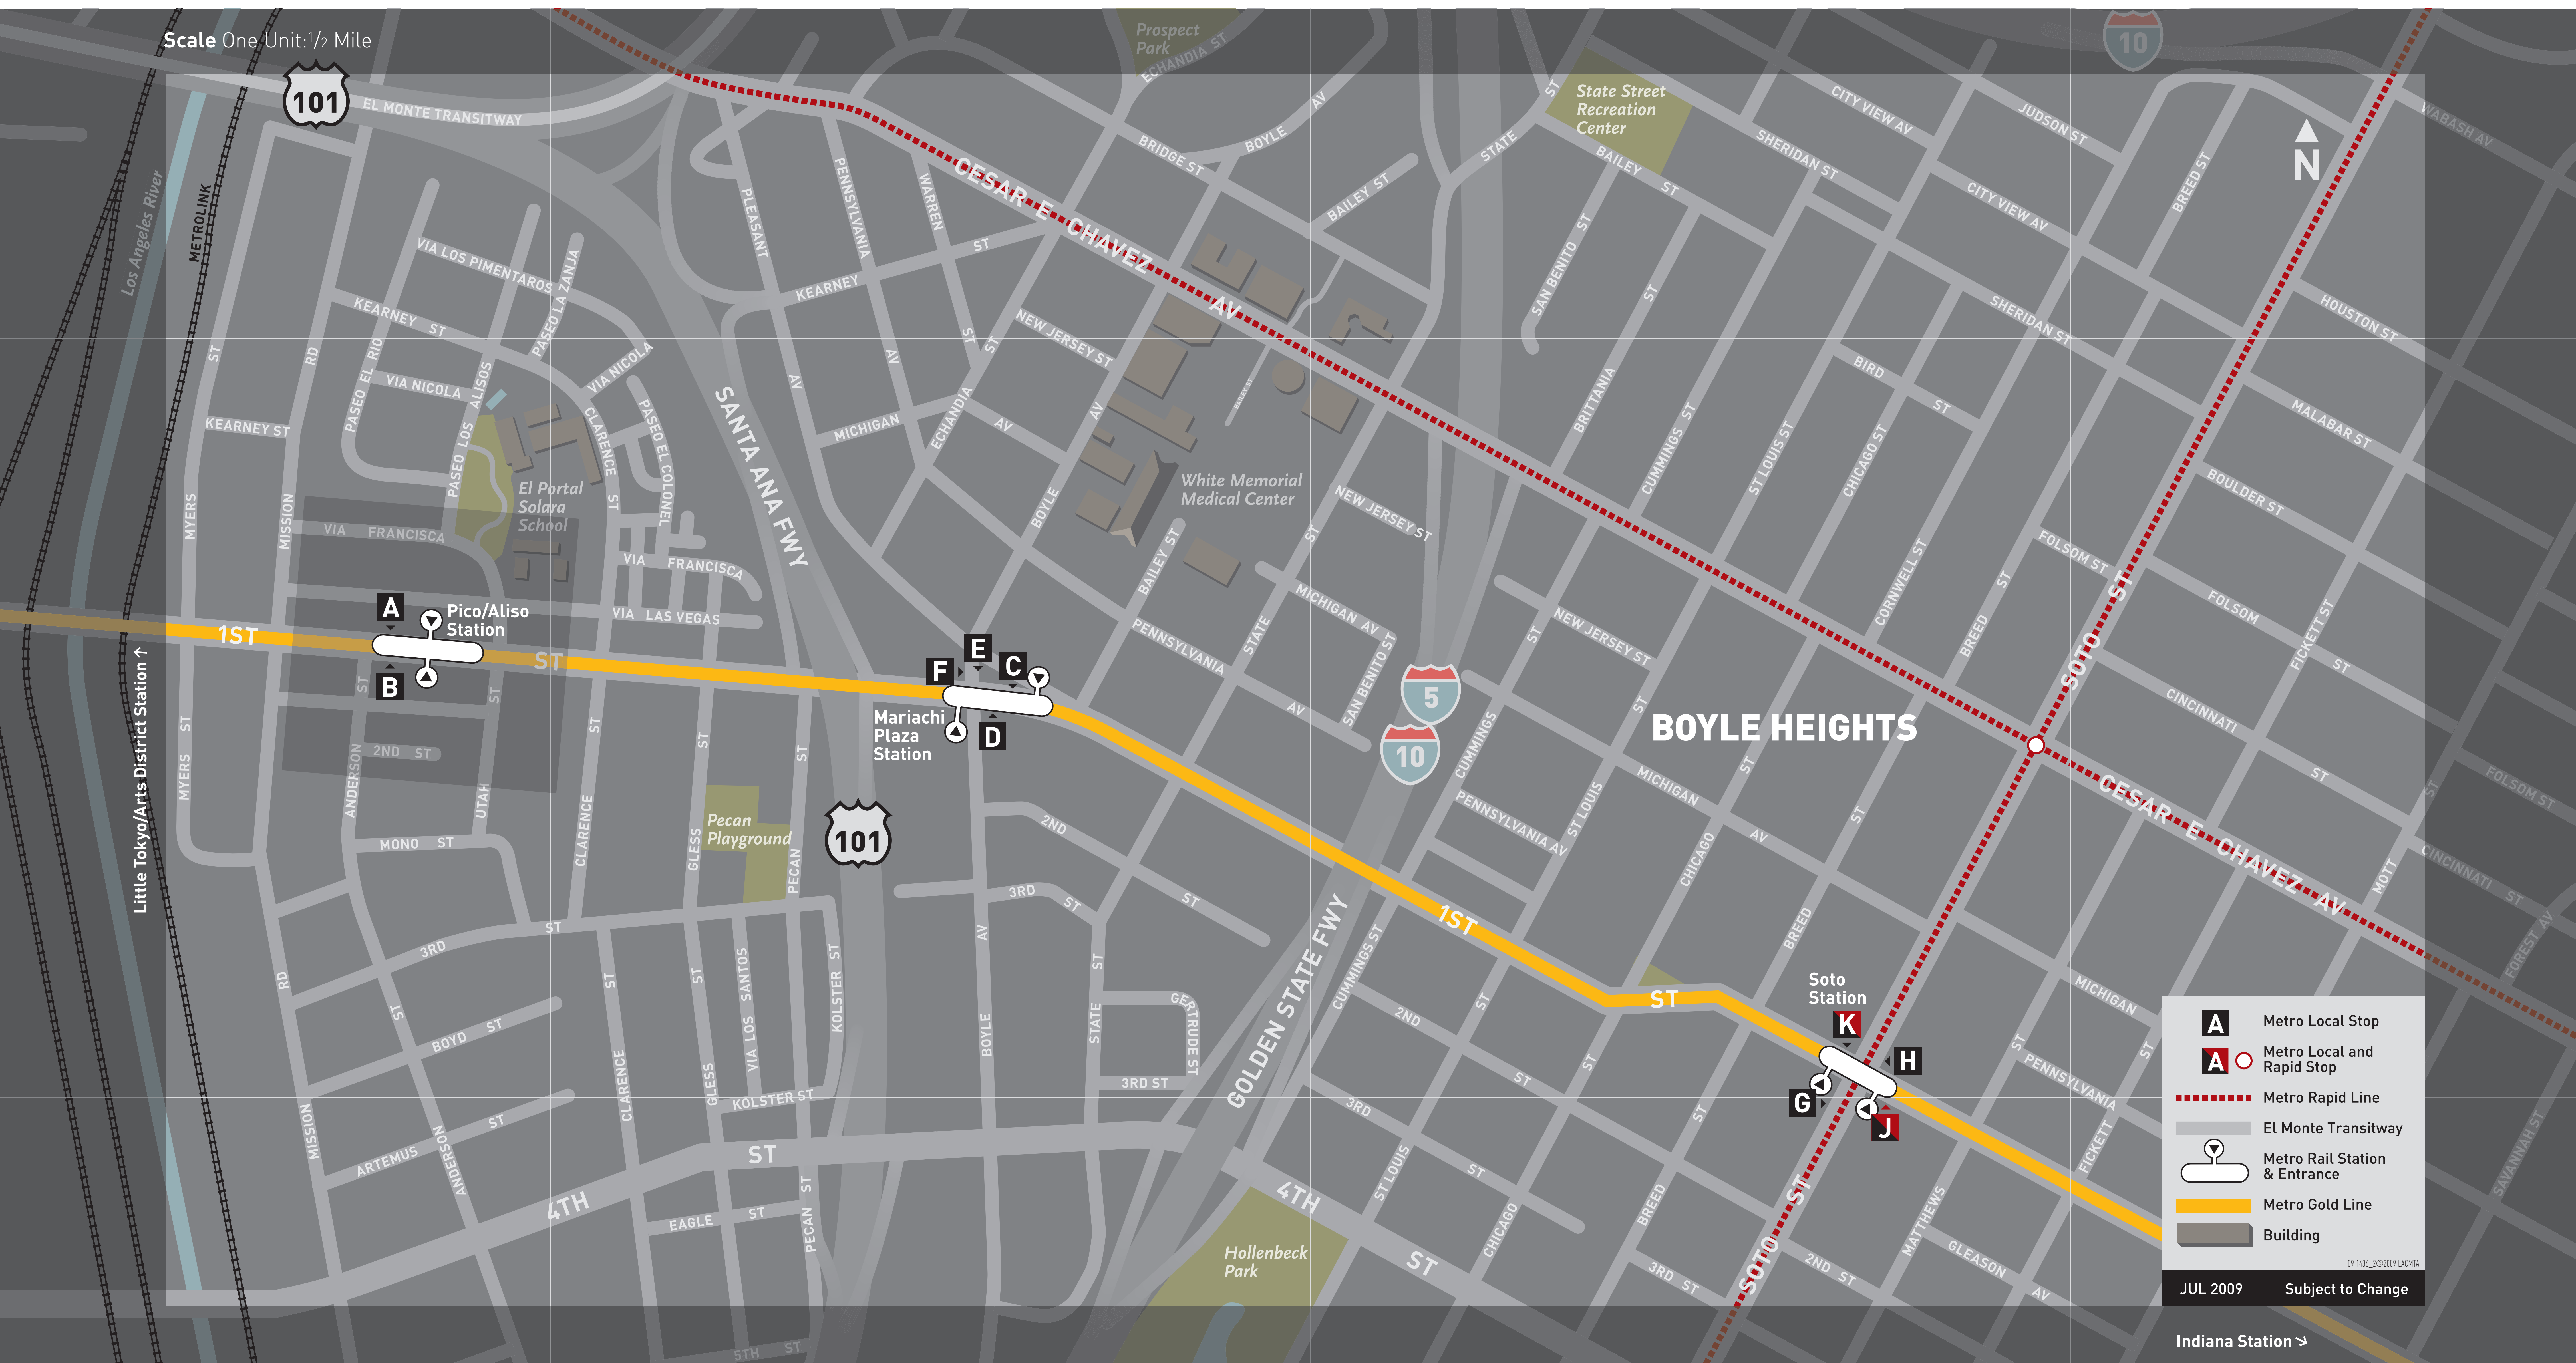

# Pico/Aliso Connections

metro.net

Destinations	Lines	Stops
Av 26	251	<b>J</b>
Boyle Av	620	<b>C</b>
Boyle Heights	620	<b>C</b>
Broadway	30, 31	<b>ACH</b>
Civic Center	30, 31	<b>ACH</b>
Downtown LA	30, 31	<b>ACH</b>
East 1st St	30, 31	<b>BDG</b>
East 4th St	605	<b>C</b>
East LA Civic Center Station ●	31	<b>BDG</b>
East LA College	31	<b>BDG</b>
El Sereno	252	<b>J</b>
Griffin Av	251	<b>J</b>
LA County+USC Medical Center	251, 605, 620, 751	<b>J</b>

Destinations	Lines	Stops
LA County+USC Medical Center Station ■	251, 605, 620, 751	<b>J</b>
Lincoln/Cypress Station ●	251, 751, Metro Gold Line	<b>J</b>
Montecito Heights	252	<b>J</b>
Pico Bl	30, 31	<b>ACH</b>
Pico Station ●	30, 31	<b>ACH</b>
Soto St - Northbound	251, 252, 605, 751	<b>J</b>
Soto St - Southbound	251, 252, 751	<b>K</b>
Southwest Museum Station ●	252, Metro Gold Line	<b>J</b>
State St	620	<b>J</b>
Union Station ●●●●	Metro Gold Line	
White Memorial Medical Center	620	<b>FJ</b>
Whittier Bl	620	<b>C</b>

Connecting Services	
●●●	Metro Rail Lines: Red, Purple, Blue, and Gold
■	El Monte Transitway
○	Metrolink
✈	Amtrak
🐺	Greyhound