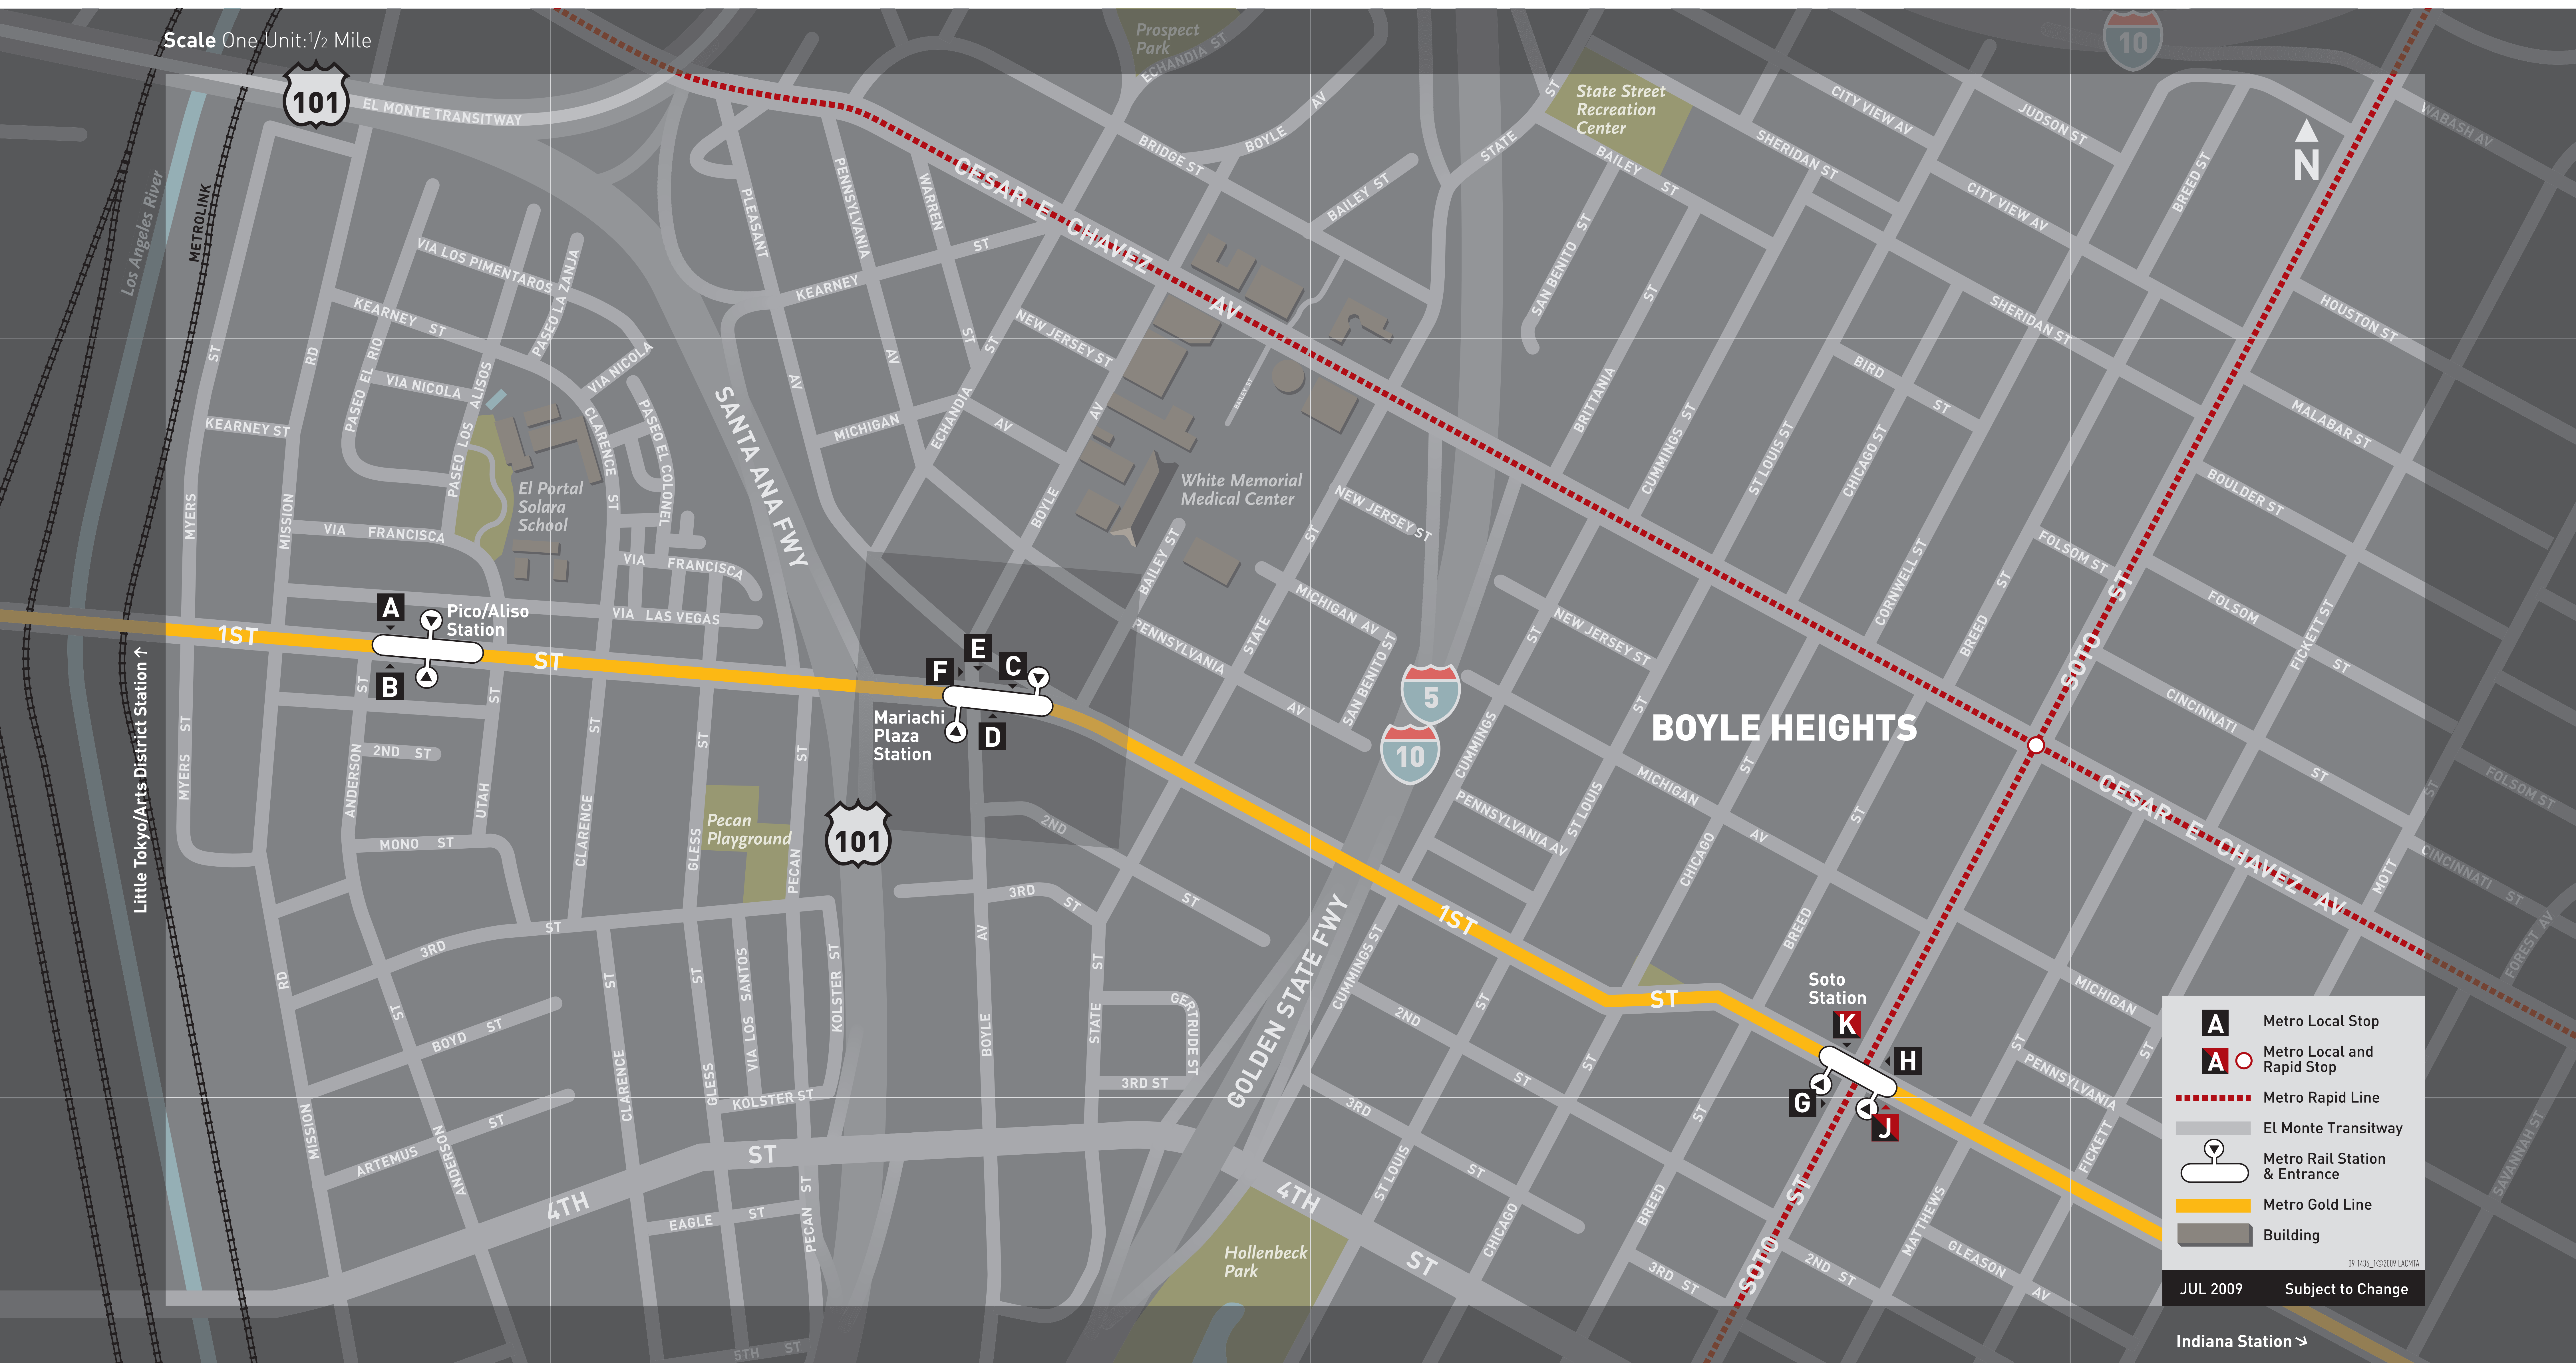

Mariachi Plaza Connections

metro.net

Destinations	Lines	Stops
Av 26	251	J
Boyle Av	620	C
Boyle Heights	620	C
Broadway	30, 31	A C H
Civic Center	30, 31	A C H
Downtown LA	30, 31	A C H
East 1st St	30, 31	B D G
East 4th St	605	C
East LA Civic Center Station ●	31	B D G
East LA College	31	B D G
El Sereno	252	J
Griffin Av	251	J
LA County+USC Medical Center	251, 605, 620, 751	J

Destinations	Lines	Stops
LA County+USC Medical Center Station 🏢	251, 605, 620, 751	J
Lincoln/Cypress Station ●	251, 751, Metro Gold Line	J
Montecito Heights	252	J
Pico Bl	30, 31	A C H
Pico Station ●	30, 31	A C H
Soto St - Northbound	251, 252, 605, 751	J
Soto St - Southbound	251, 252, 751	K
Southwest Museum Station ●	252, Metro Gold Line	J
State St	620	J
Union Station ●●●●	Metro Gold Line	
White Memorial Medical Center	620	F J
Whittier Bl	620	C

Connecting Services

- Metro Rail Lines: Red, Purple, Blue, and Gold
- El Monte Transitway
- 🚗 Metrolink
- 🚂 Amtrak
- 🚌 Greyhound