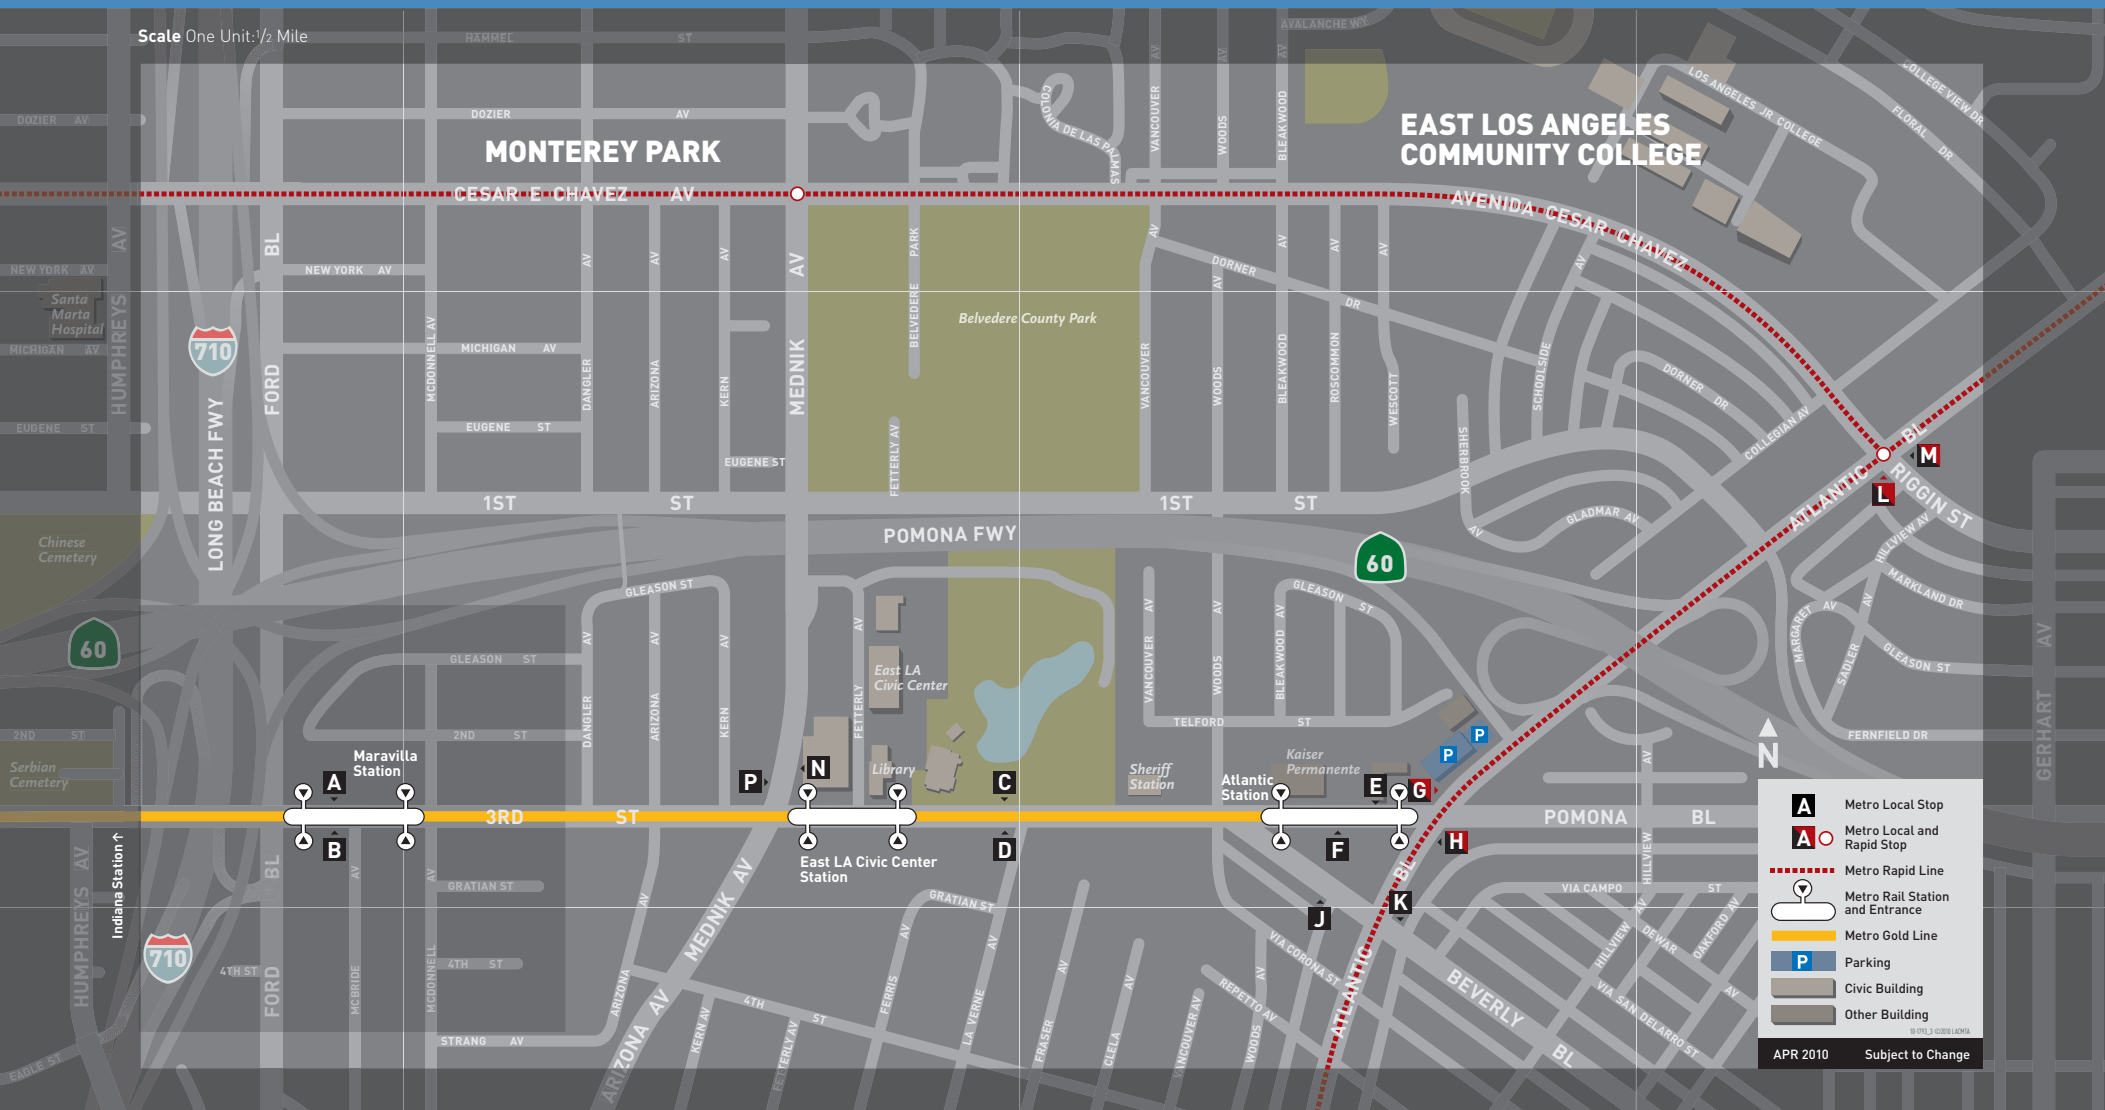

Maravilla Connections

Scale One Unit: 1/2 Mile

Destinations	Lines	Stops	Destinations	Lines	Stops	Destinations	Lines	Stops
Alhambra	258, 260, 762	H N	East LA Civic Center Metro Rail Station ●	31, El Sol A, B	B D F	Monterey Park	260, 762, MP1, MP2	H
Altadena via N Fair Oaks Av	260	H	East LA Community College	31, El Sol A, B	B D F	Monterey Pass Rd	258	N
Altadena via N Hill Av	256	A	Eastern Av - Northbound	256	A	Paramount	258	P
Arizona Av	258	P	Eastern Av - Southbound	258	P	Pasadena via Av 64	256	A
Artesia Metro Rail Station ●	260, 762	G	El Monte Station ■	287	F	Pasadena via Fair Oaks Av	260, 762	H
Atlantic Av/Bl - Southbound	260, 762	G	Floral Dr	287	E	Pico Rivera	M10	G
Atlantic Bl - Northbound	260, 762, MP1	H	Ford Bl	256	B	Riggin St	MP1, MP2, MP5	L M
Av 64	256	A	Fremont Av	258	N	Saybrook Park	El Sol A, B	B C D
Cal State LA Station ■ (ML)	256, El Sol A, B, MP5	A C F M	Garfield Av	MP1, MP2	M	South El Monte	287	F
Casuda Canyon Dr	MP4	M	Highland Park	256	A	South Gate	258, 260, 762	G P
City of Commerce	256, 258, 260	G P	Highland Park Metro Rail Station ●	256	A	South Pasadena	260, 762	H
City Terrace	256, El Sol A, B	A C F	Lynwood	260, 762	G	Union Station ●●●●	Metro Gold Line	
Corporate Center Dr	MP4	M	McCaslin Business Park	MP5	M	(ML) (AM) (GR) (FA)		
Crest Vista Dr	MP2	L	Montebello	M10, M40	B F G	Whittier	M10	G
East 3rd St	M40	B D F	Montebello Town Center	287	F	Whittier Bl	El Sol A, B, M10	B C D G
East Beverly Bl	M40	B D F						

Connecting Services	
●●●●	Metro Rail: Red, Purple, Blue and Gold
■	Metro Liner: Silver
(ML)	Metrolink
(AM)	Amtrak
(GR)	Greyhound
(FA)	FlyAway
Metrolink Bus Services	
El Sol	City Terrace - ELAC
M	Montebello Bus Lines
MP	Monterey Park Spirit Bus