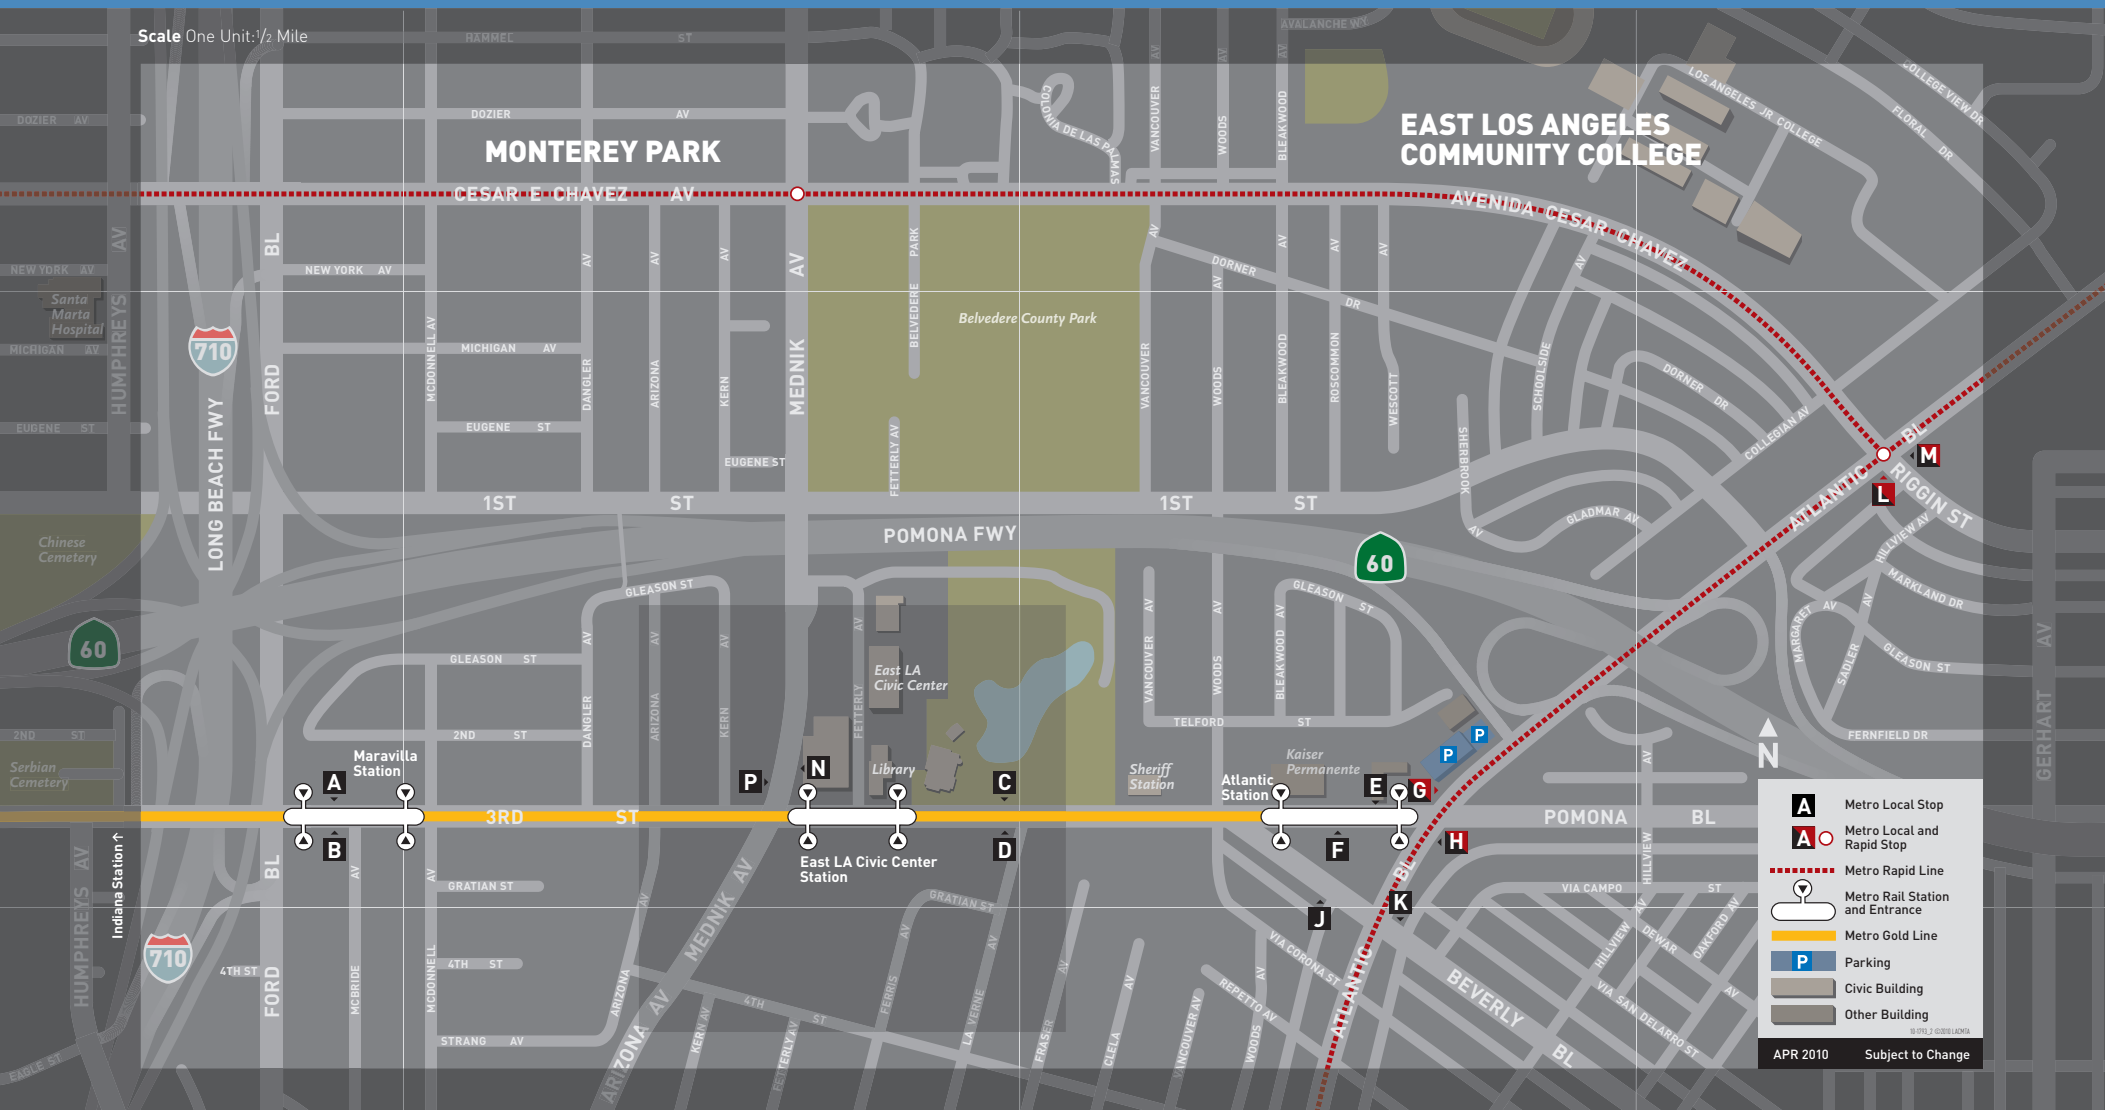

East LA Civic Center Connections

Scale One Unit: 1/2 Mile

Destinations	Lines	Stops	Destinations	Lines	Stops	Destinations	Lines	Stops
Alhambra	258, 260, 762	H N	East LA Civic Center Metro Rail Station ●	31, El Sol A, B	B D F	Monterey Park	260, 762, MP1, MP2	H
Altadena via N Fair Oaks Av	260	H	East LA Community College	31, El Sol A, B	B D F	Monterey Pass Rd	258	N
Altadena via N Hill Av	256	A	Eastern Av - Northbound	256	A	Paramount	258	P
Arizona Av	258	P	Eastern Av - Southbound	258	P	Pasadena via Av 64	256	A
Artesia Metro Rail Station ●	260, 762	G	El Monte Station ■	287	F	Pasadena via Fair Oaks Av	260, 762	H
Atlantic Av/Bl - Southbound	260, 762	G	Floral Dr	287	E	Pico Rivera	M10	G
Atlantic Bl - Northbound	260, 762, MP1	H	Ford Bl	256	B	Riggin St	MP1, MP2, MP5	L M
Av 64	256	A	Fremont Av	258	N	Saybrook Park	El Sol A, B	B C D
Cal State LA Station ■ (ML)	256, El Sol A, B, MP5	A C F M	Garfield Av	MP1, MP2	M	South El Monte	287	F
Casuda Canyon Dr	MP4	M	Highland Park	256	A	South Gate	258, 260, 762	G P
City of Commerce	256, 258, 260	G P	Highland Park Metro Rail Station ●	256	A	South Pasadena	260, 762	H
City Terrace	256, El Sol A, B	A C F	Lynwood	260, 762	G	Union Station ●●●●	Metro Gold Line	
Corporate Center Dr	MP4	M	McCaslin Business Park	MP5	M	(ML) (AM) (GR) (FA)		
Crest Vista Dr	MP2	L	Montebello	M10, M40	B F G	Whittier	M10	G
East 3rd St	M40	B D F	Montebello Town Center	287	F	Whittier Bl	El Sol A, B, M10	B C D G
East Beverly Bl	M40	B D F						

Connecting Services

- Metro Rail: Red, Purple, Blue and Gold
- Metro Linc: Silver
- Metrolink
- Amtrak
- Greyhound
- FlyAway

Metrolink Bus Services

- El Sol City Terrace - ELAC
- M Montebello Bus Lines
- MP Monterey Park Spirit Bus