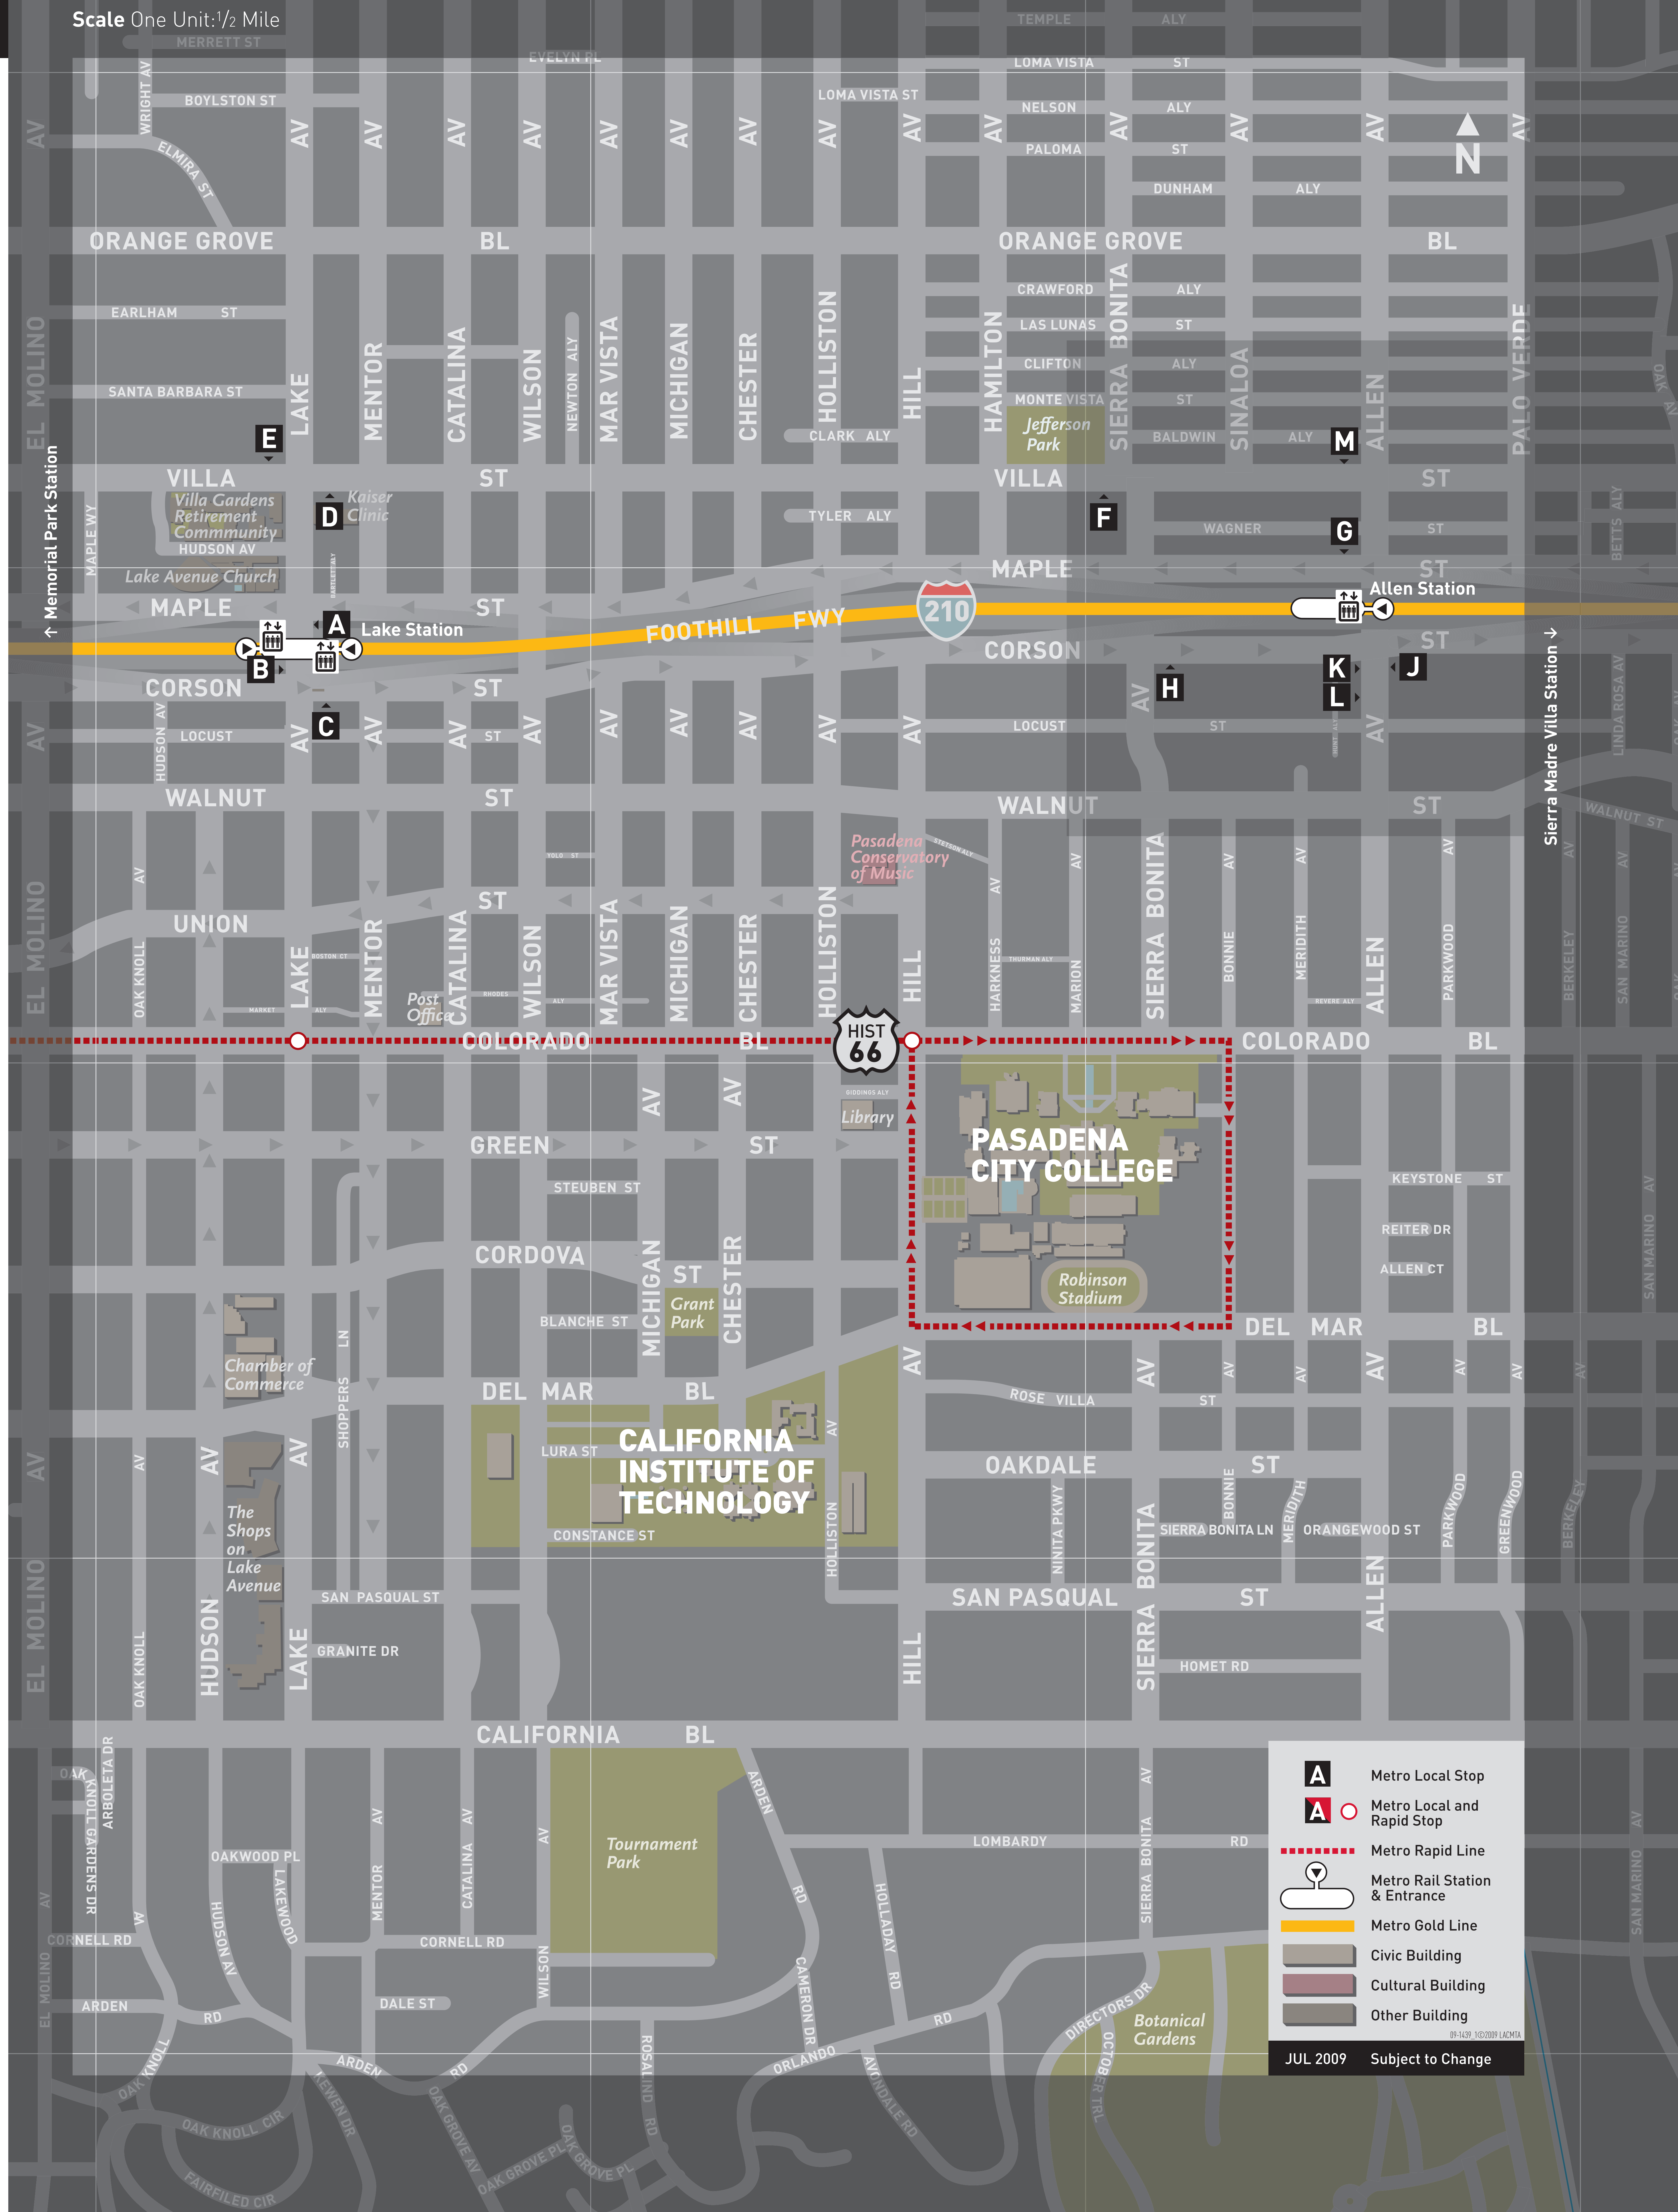

Allen Connections

Destinations	Lines	Stops
Alhambra	485	B
Altadena	180, 485, 686	A J
Av 64	256	K
Azusa	FT690	B
Cal State LA Station 	485	B
California Bl	177, ARTS 20	B K
Cal Tech	485, ARTS 10, 20	B G H L
Claremont TransCenter 	FT690	B
Colorado Bl	180, 256, 686, ARTS 10	B G H
Del Mar Station 	177, 686, ARTS 20	B G H
Downtown Los Angeles	485	B
Eastern Av	256	K
El Sereno	256	K
Encino	CE549	B
Fremont Av	485	B
Glendale via 134 Fwy	CE549	B
Highland Park	256	K
JPL	177	G
LA County+USC Medical Center Station 	485	B
La Verne	FT690	B
Memorial Park Station 	180, 686, ARTS 10, 40	B E G H
Montclair TransCenter 	FT690	B
North Allen Av	686	J
North Hill Av	256	J
North Hollywood Station 	CE549	B
North Lake Av	180, 485, ARTS 20	A
Oak Knoll	485	B
Old Pasadena	180, 686, ARTS 40	B
Pasadena City College	177, 256, 686, ARTS 10	B G H
Pasadena Civic Center	180, 686, ARTS 10, 40	B E G H
San Dimas	FT690	B
San Fernando Valley via 134 Fwy	CE549	B
San Marino	485	B
Sierra Madre Villa Station 	177, ARTS 40	D F
South Fair Oaks Av	686	K
South Lake Av	485, ARTS 20	B
South Raymond Av	686, ARTS 20	B K
South Pasadena	485	B
Villa St - Eastbound	ARTS 40	D F
Villa St - Westbound	ARTS 40	E M
Union Station 	485, Metro Gold Line	B
Woodbury Rd	ARTS 20	A

Metro

Connecting Services	
	Metro Rail Lines: Red, Purple, Blue, and Gold
	Metro Liner: Orange
	El Monte Transitway
	MetroLink
	Amtrak
	Greyhound
Municipal Bus Services	
ARTS	Pasadena Area Rapid Transit
CE	Commuter Express (LADOT)
FT	Foothill Transit

A Metro Local Stop
A Metro Local and Rapid Stop
 Metro Rapid Line
 Metro Rail Station & Entrance
 Metro Gold Line
 Civic Building
 Cultural Building
 Other Building

JUL 2009 Subject to Change