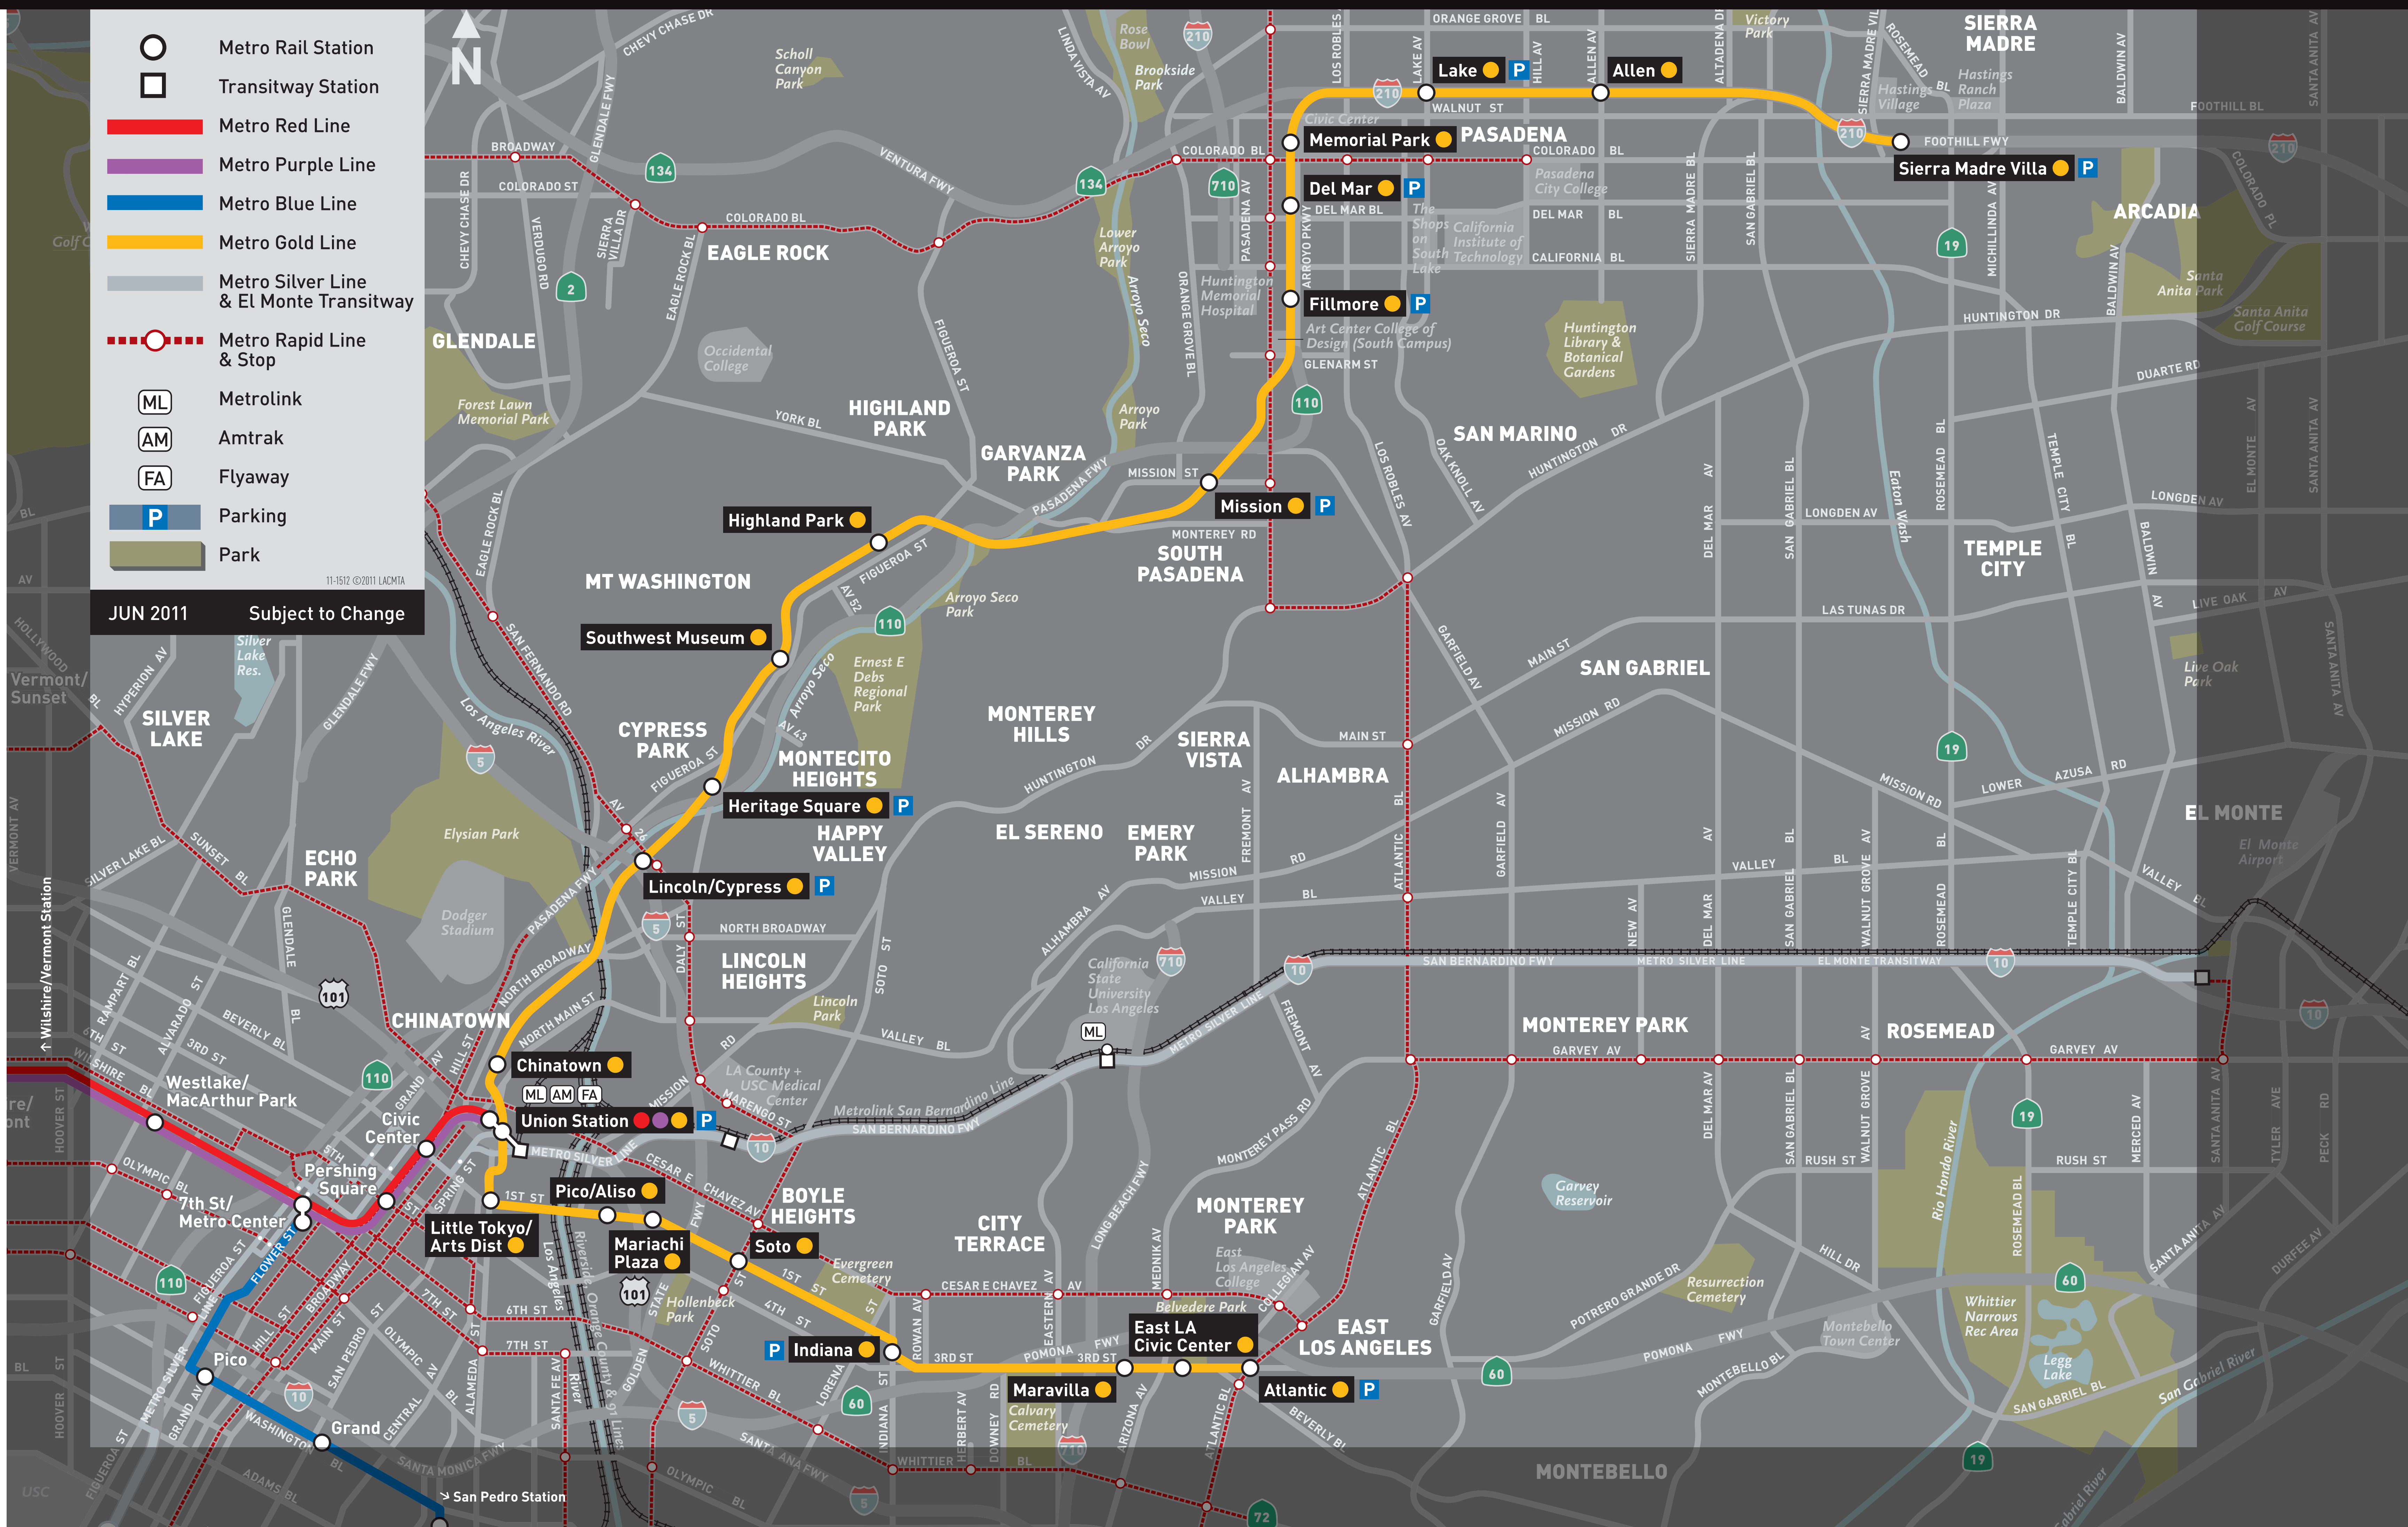

Del Mar Station	
Alhambra	260, 762
Alladena	256, 260, 686, 687
Art Center College of Design	ARTS51, ARTS52
Atlantic Bl	260, 762
California Av	177, ARTS20
Eastern Av	256
El Sereno	256
Fair Oaks Av	260, 762, ARTS20
Hill Av	256
Huntington Dr	260, 762
Jet Propulsion Laboratory	177, ARTS52
Linda Vista Av	ARTS51, ARTS52
Monterey Park	260, 762
Pasadena City College	487, ARTS51, ARTS52
Rose Bowl	260, 762
South Pasadena	260, 762

Fillmore Station	
Alhambra	260, 762
Alladena	260, 686, 687
Atlantic Bl	260, 762
Fair Oaks Av	260, 762, ARTS20
Glenarm St	ARTS20
Hahamongna Watershed Park	177, ARTS52
Huntington Dr	260, 762
Jet Propulsion Laboratory	177, ARTS52
Linda Vista Av	ARTS51, ARTS52
Monterey Park	260, 762
Rose Bowl	ARTS51, ARTS52

Mission Station	
Alhambra	260, 762
Alladena	260
El Monte Station	176
Mission St	176
Pasadena Av	176
San Gabriel	176

Highland Park Station	
Alhambra	256
Alladena	256
Eastern Av	256
El Sereno	256
Figueras St	81
Beverly Hills	83
Marmion Way	83
Occidental College	83
San Gabriel	176
San Pascual Av	DASH Highland Park/Eagle Rock
York Bl	83

Heritage Square Station and Southwest Museum Station	
Figueras St	81
Girtin Av	252
LA County-USC Medical Center	252
Lincoln Heights	252
Marmion Way	83
Occidental College	83
Pershing Square	81
Soto St	252
York Bl	83

Lincoln/Cypress Station	
Bob Hope Airport (BUR) (M)	94, 794
Boyle Heights	251, 751, Metro Gold Line
Burbank (M)	94, 794
Eagle Rock	81, 84
Figueras St	81
Glendale Civic Center	90, 91
Glendale Station (M)	94, 794
Huntington Park	251, 751
LA County-USC Medical Center	251, 751
San Fernando Rd	94, 794
Sundland	90, 91
Sylmar/San Fernando Metrolink Station (M)	94, 794
Vernon	251, 751

Chinatown Station	
Alhambra	76
Bob Hope Airport (BUR) (M)	94, 794
Burbank (M)	94, 794
El Monte Station (M)	76
Glendale Civic Center	90, 91
Glendale Station (M)	94, 794
Griffith Park	96
North Broadway	45
Riverside Dr	96
San Fernando Rd	94, 794
Valley Bl	76

Little Tokyo/Arts District Station	
Cherrylaw District	40, 42
East 3rd St	M40
Financial District	DASH A
Inglewood	40
LAX Airport	42
Montebello	M40
Pico Bl	30, 730
Santa Monica	BBB10
Vignes St	DASH D

Pico/Aliso Station	
Broadway	30
East 1st St	30
Pico Bl	30

Mariachi Plaza Station	
Boyle Heights	420
East 1st St	30
LA County-USC Medical Center	620
Pico Bl	30
White Memorial Medical Center	620
Whittier Bl	620

Soto Station	
Av 26	251
Broadway	30
East 1st St	30
El Sereno	252
LA County-USC Medical Center	251, 605, 620, 751
Lynwood	252
Montecito Heights	252
White Memorial Medical Center	620
Whittier Bl	620

Indiana Station	
Cal State LA Station (M)	665
Cesar E Chavez Bl	620
City Terrace	665
East 4th St	M40
East Olympic Bl	665
Huntington Park	254
LA County-USC Medical Center	620
Lorena St	254
Montebello	M40
Pico Bl	30
State St	620
Vernon	254
Watts	254
Whittier Bl	620, El Sol Union Pacific/Salazar Park

Maravilla Station	
Alhambra	256
Commerce	256
City Terrace	256
East 3rd St	M40
East Beverly Bl	M40
Ford Bl	256
Highland Park	256
Montebello	M40

East LA Civic Center Station	
Alhambra	258
Commerce	258
East 3rd St	M40
East Beverly Bl	M40
East LA Community College	El Sol City Terrace/ELAC
Fremont Av	258
Montebello	M40
Monterey Pass Rd	258
South Gate	258

Atlantic Station	
Alhambra	260, 762
Atlantic Bl	260, 762
Commerce	260, 762
City Terrace	El Sol City Terrace/ELAC
Corporate Center Dr	MP5
Crest Vista Dr	MP2
East 3rd St	M40
East Beverly Bl	M40
Lynwood	250, 762
Montebello	M40
Montebello Town Center	68
Monterey Park	260, 762, MP1, MP2
Pico Rivera	M10
Riggin St	MP1, MP2, MP5
Saybrook Park	El Sol Whittier Bl/Saybrook Park
Whittier	M10