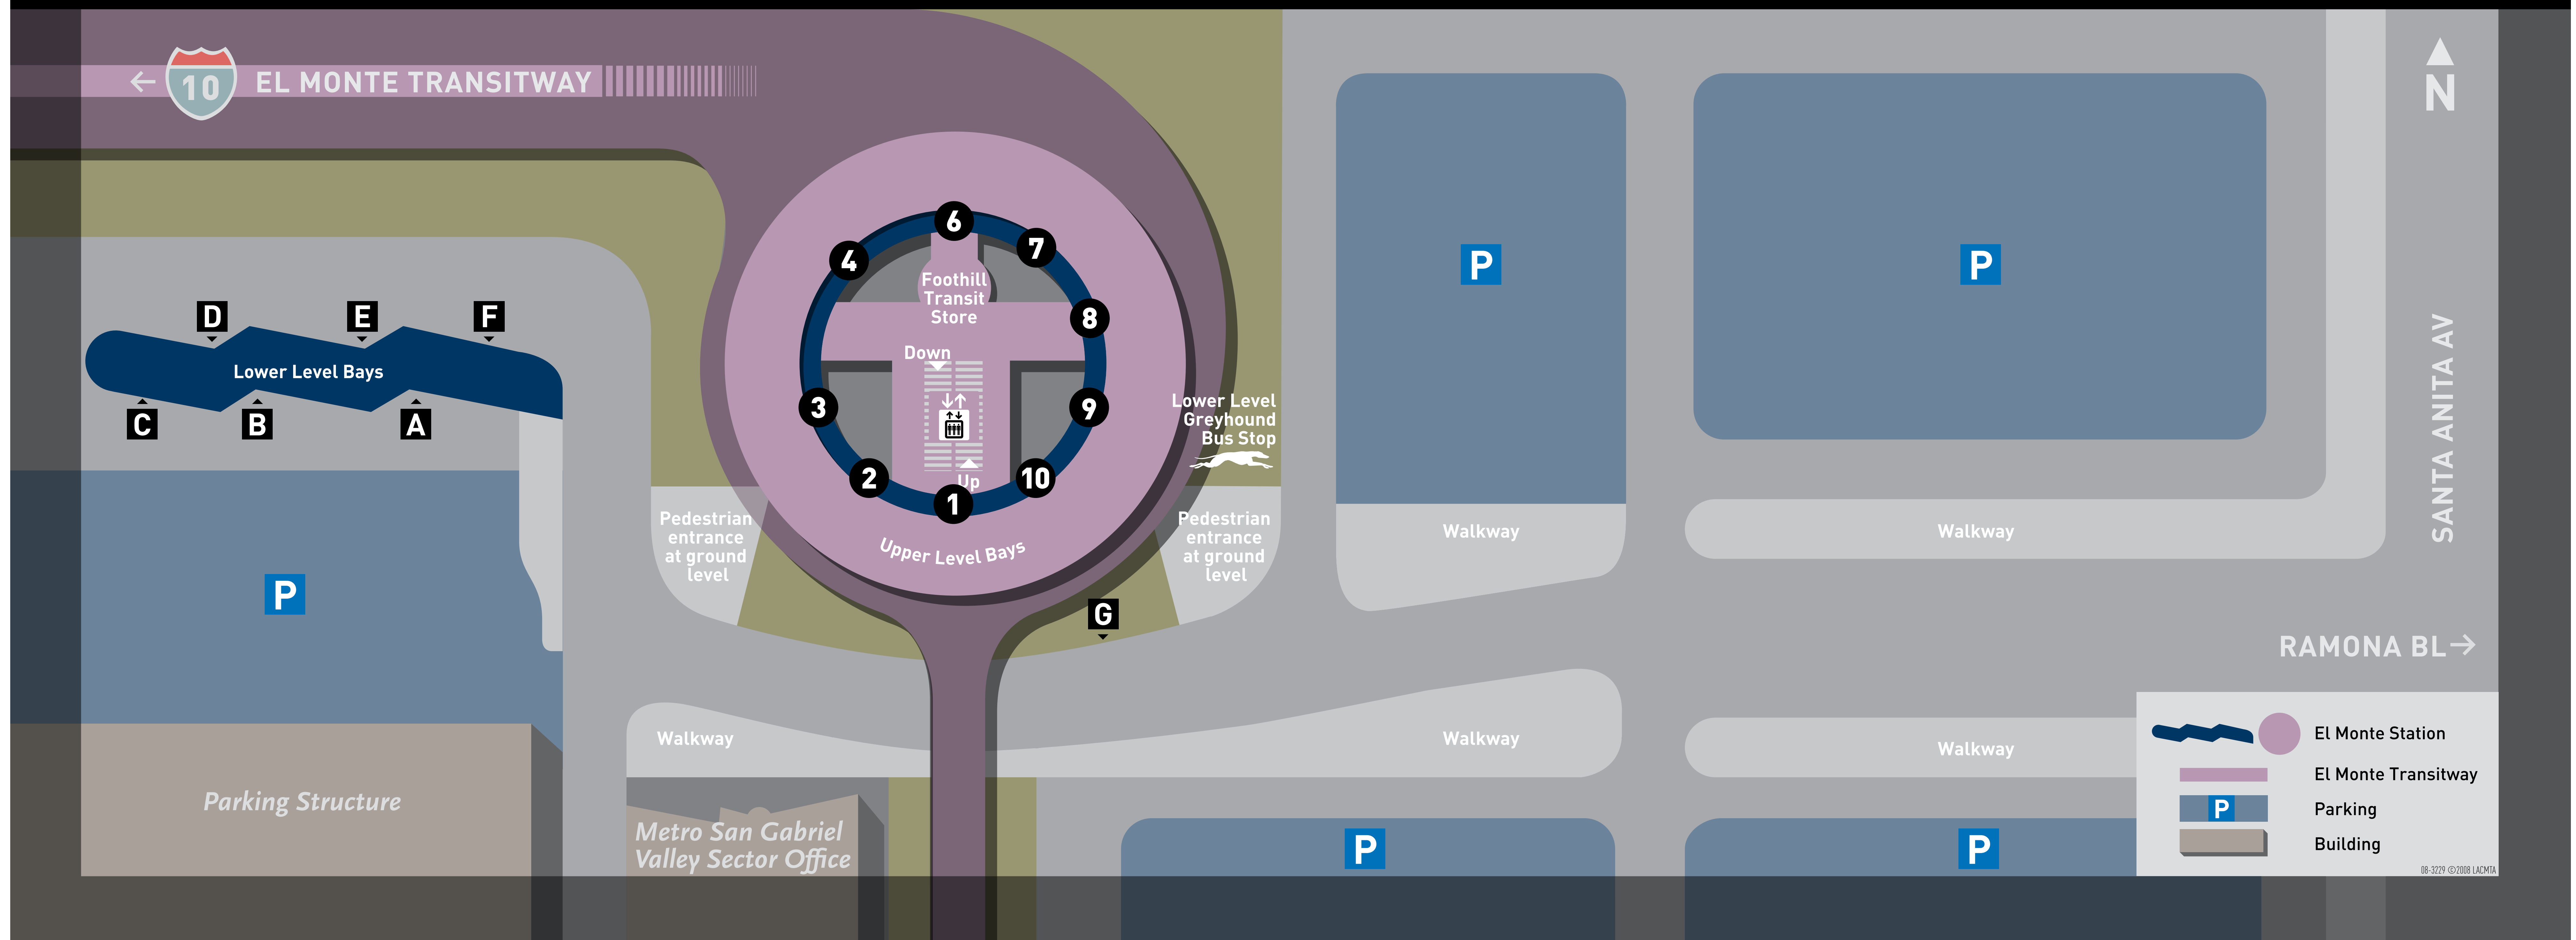

Connections

Bays 1-4 Express lines to Downtown LA. **Bays 6-10** Local & express lines to points east of El Monte. **Bays A-F** Local lines 76, 176, 267, 268, 270, 287, 376, FT178, FT269.

Destinations	Lines
Alhambra	76, 176
Altadena	267, 268
Arcadia	268, 287, FT492
Avocado Heights	484
Azusa	FT494
Azusa Pacific College	FT494
Baldwin Park	490, FT178, FT488
Cal Poly Pomona	484, 490, FT482, FT486
Cal State University Long Beach	577X
Cal State University Los Angeles	Transitway to CSULA Station
Charter Oak	FT492
Citrus College	FT488, FT494
Claremont Colleges	FT492
Claremont TransCenter	FT492
Covina	490, FT492
Diamond Bar	FT482
Duarte	FT494
Eastland TransCenter	490, FT488
El Monte Airport	268, 287, EM RED, FT492
El Monte - Downtown	76, 267, 268, 270, EM GRE, EM RED, EM CC, FT178
El Monte - Five Points	484, EM GRE
El Monte - Metrolink	76, 268, 287, EM RED, FT492
El Monte - Trolley Station	EM GRE, YEL, RED
Flair Park	176, EM FP
Glendora	FT488, FT492, FT494
Hacienda Heights	FT482
Hastings Ranch	287
Highland Park	176
Industry	484, FT178
Jet Propulsion Laboratory (JPL)	268
LA Civic Center	70, 76, 770, Transitway to Civic Center

Destinations	Lines
LA County + USC Medical Center	Transitway to LA County + USC Medical Center Station
LA Pershing Square	70, 76, 770 Transitway to Downtown Los Angeles
LA Wilshire Center	FT481
LAX	Transitway to Union Station FlyAway non-stop to LAX
La Cañada Flintridge	268
La Puente	484, FT178, FT486
La Verne	FT492
Lanterman Developmental Center	FT482
Legg Lake	FT269
Long Beach Downtown (Transit Mall Metro Rail Station)	577X
Long Beach VA Med Center	577X
Los Cerritos Center	577X
Mission San Gabriel	176
Monrovia	270, FT494
Montclair TransCenter	Silver Streak, FT494
Montebello Town Center Mall	170, FT269
Monterey Park	70, 770
Mt San Antonio College	484, 490, FT486
Mountain View High School	EM YEL
Norwalk Metro Rail Station	270, 577X
Norwood Village	270, EM RED, EM BLU, FT494
Oak Grove Park	268
Pasadena Civic Center	267, 268
Pasadena City College	267
Pomona - Holt Av	FT482
Pomona TransCenter	Silver Streak, FT482
Puente Hills Mall	FT178, FT482
Rio Hondo College	270
Rosemead - Garvey Av	70, 770

Destinations	Lines
Rosemead - Valley Bl	76
Rosemead Square	176
Rowland Heights	FT482
San Dimas	FT492, FT494
San Gabriel	176
Santa Anita Race Track	268
Sierra Madre	268, 287
Sierra Madre Villa Metro Rail Station	268, 287
South El Monte	70, 287, 770, FT269
South Pasadena	176
The Plaza at West Covina	Silver Streak, FT178, FT488
Union Station	Transitway to Union Station
Valinda	FT178, FT486
Walnut	484, FT482
Walnut Grove	70, 770
West Arcadia	268
West Covina	490, FT488
Westfield Shoppingtown Santa Anita	268
Westlake	FT481
Whittier	270
Wilshire Center	FT481

Municipal Bus Services

El Monte Trolley Company
EM CC, EM FP Board at **G**
EM GRE, RED, YEL Board on east side of Santa Anita Av

Legend

- Metro Rail Lines: Red, Purple, Blue, Green and Gold
- EM El Monte Trolley Company
- FT Foothill Transit
- Metrolink Station
- Amtrak Station

DECEMBER 2008 Subject to Change