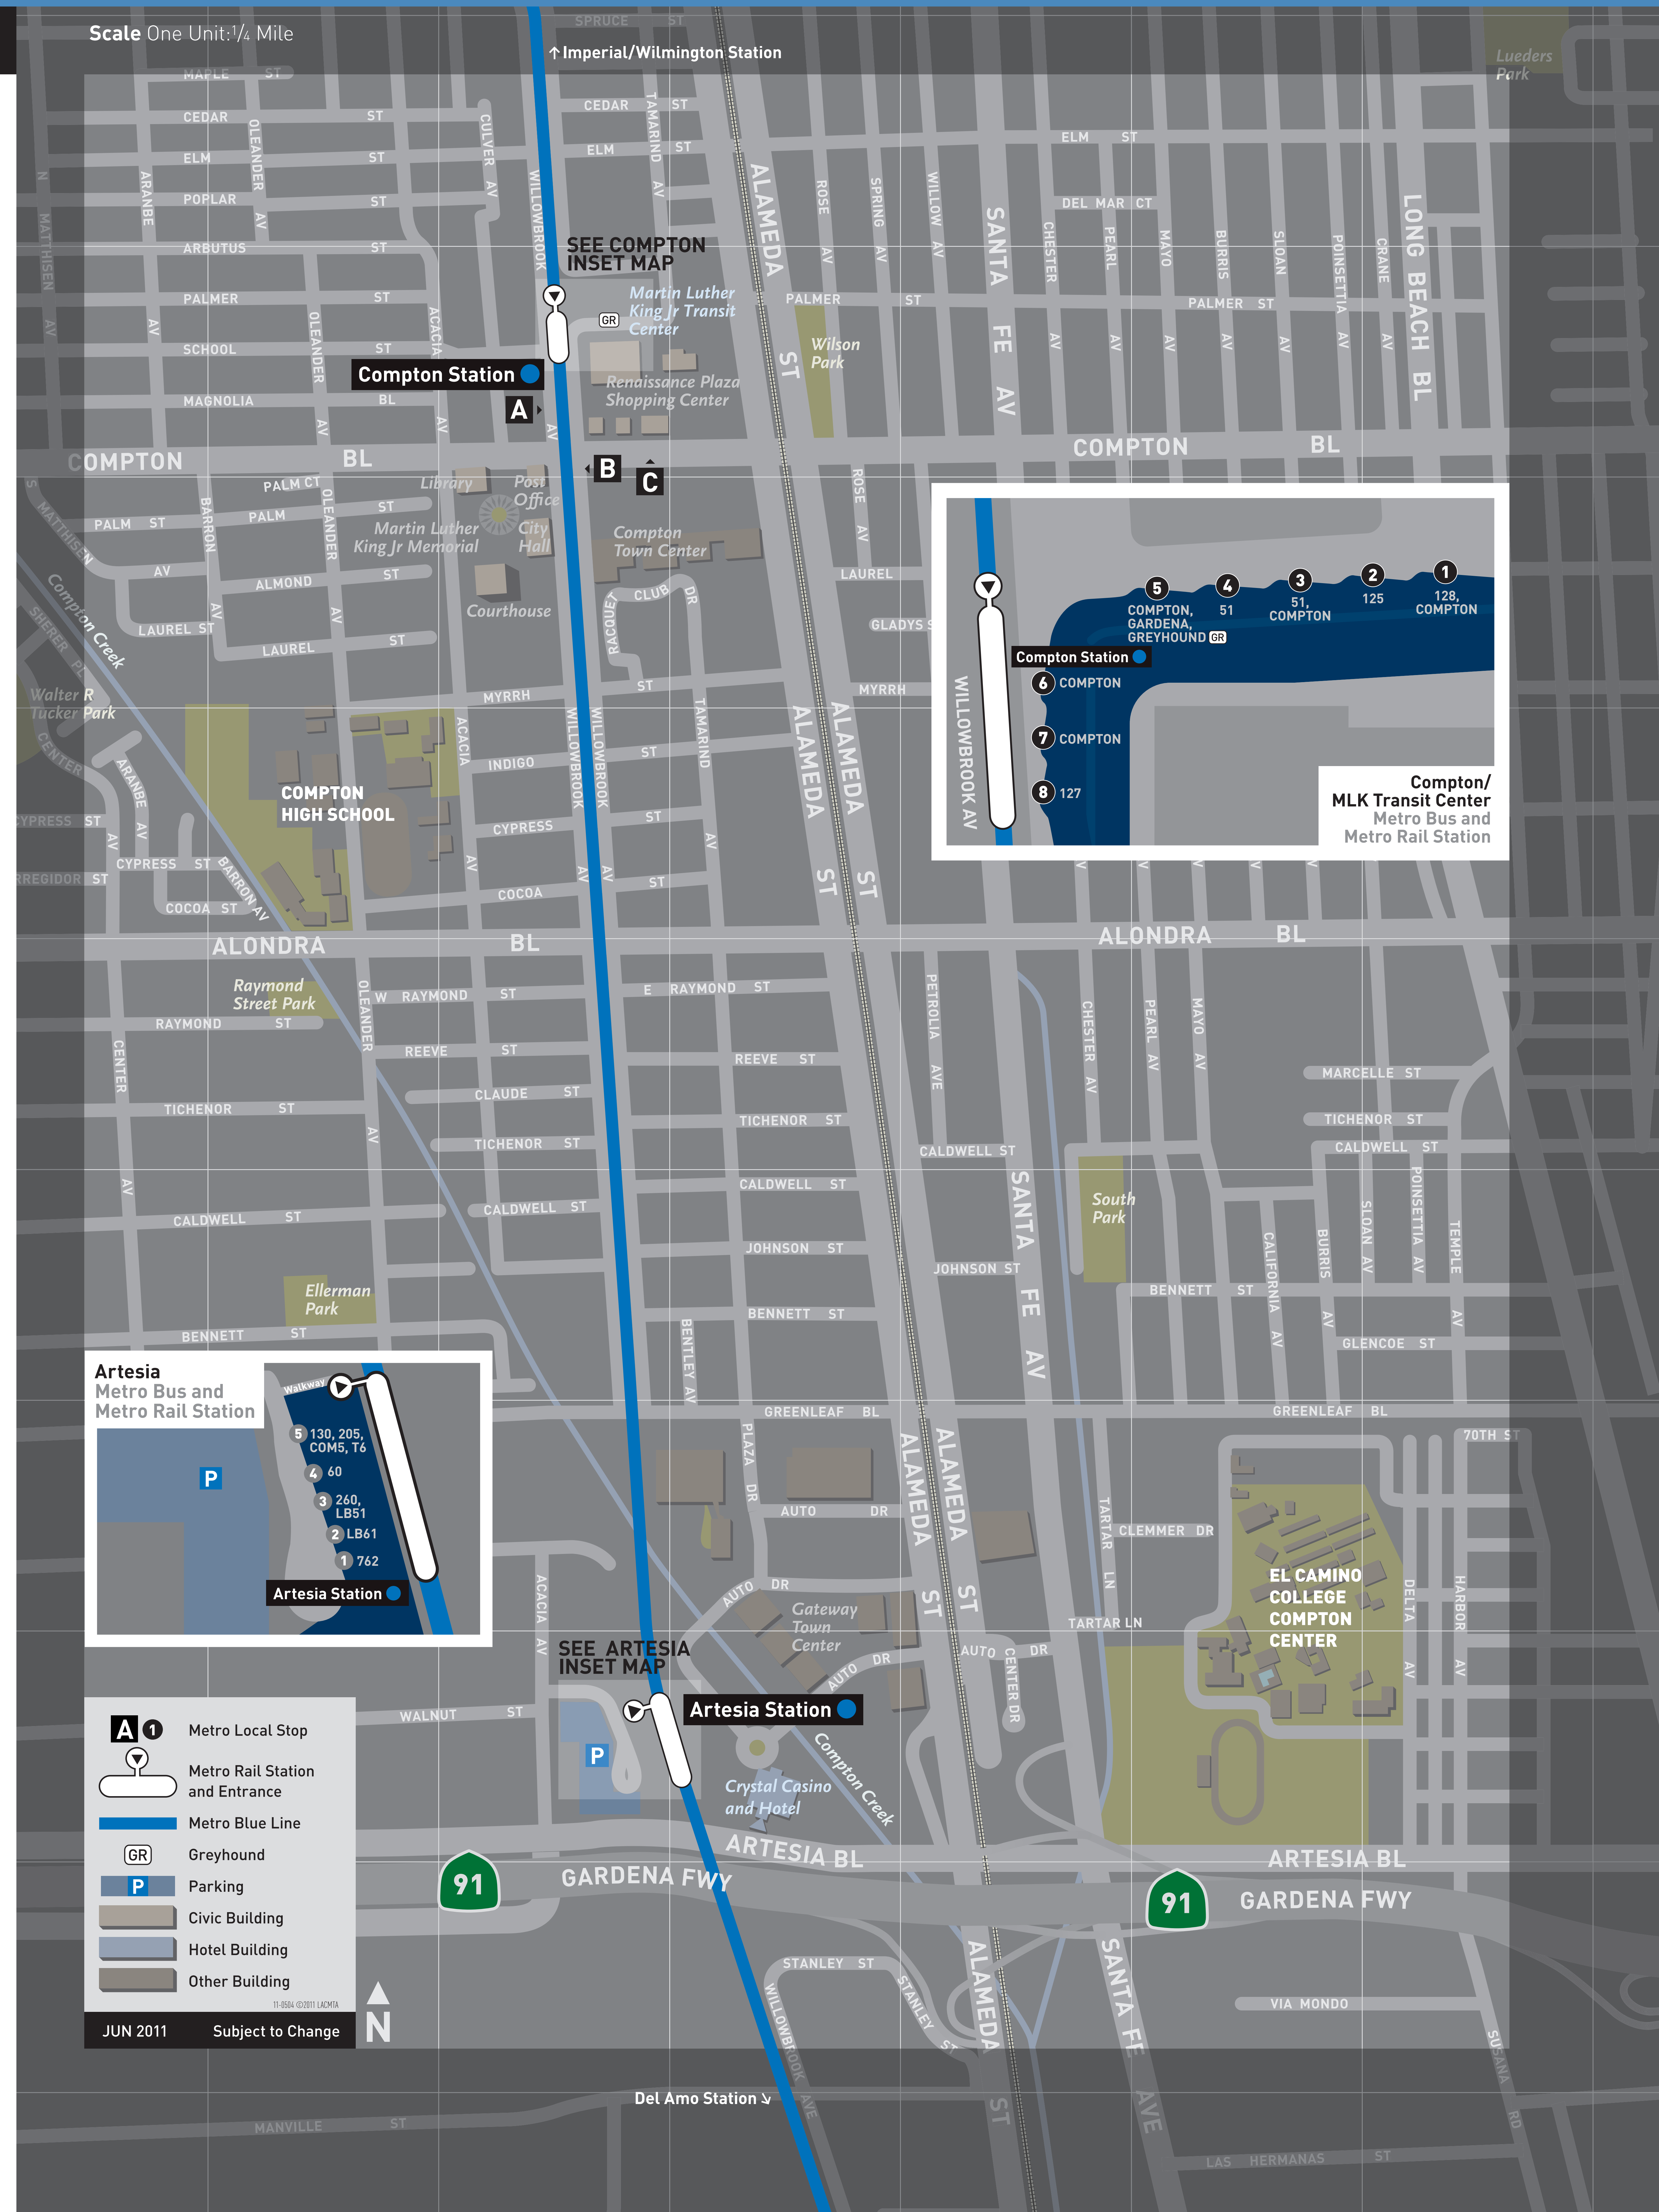

Connecting Services

- Metro Rail: Blue
- Metro Liner: Silver
- Greyhound

Metro Local Bus Services

- COM Compton Renaissance Transit System
- GA Gardena Bus Lines
- LB Long Beach Transit
- T Torrance Transit