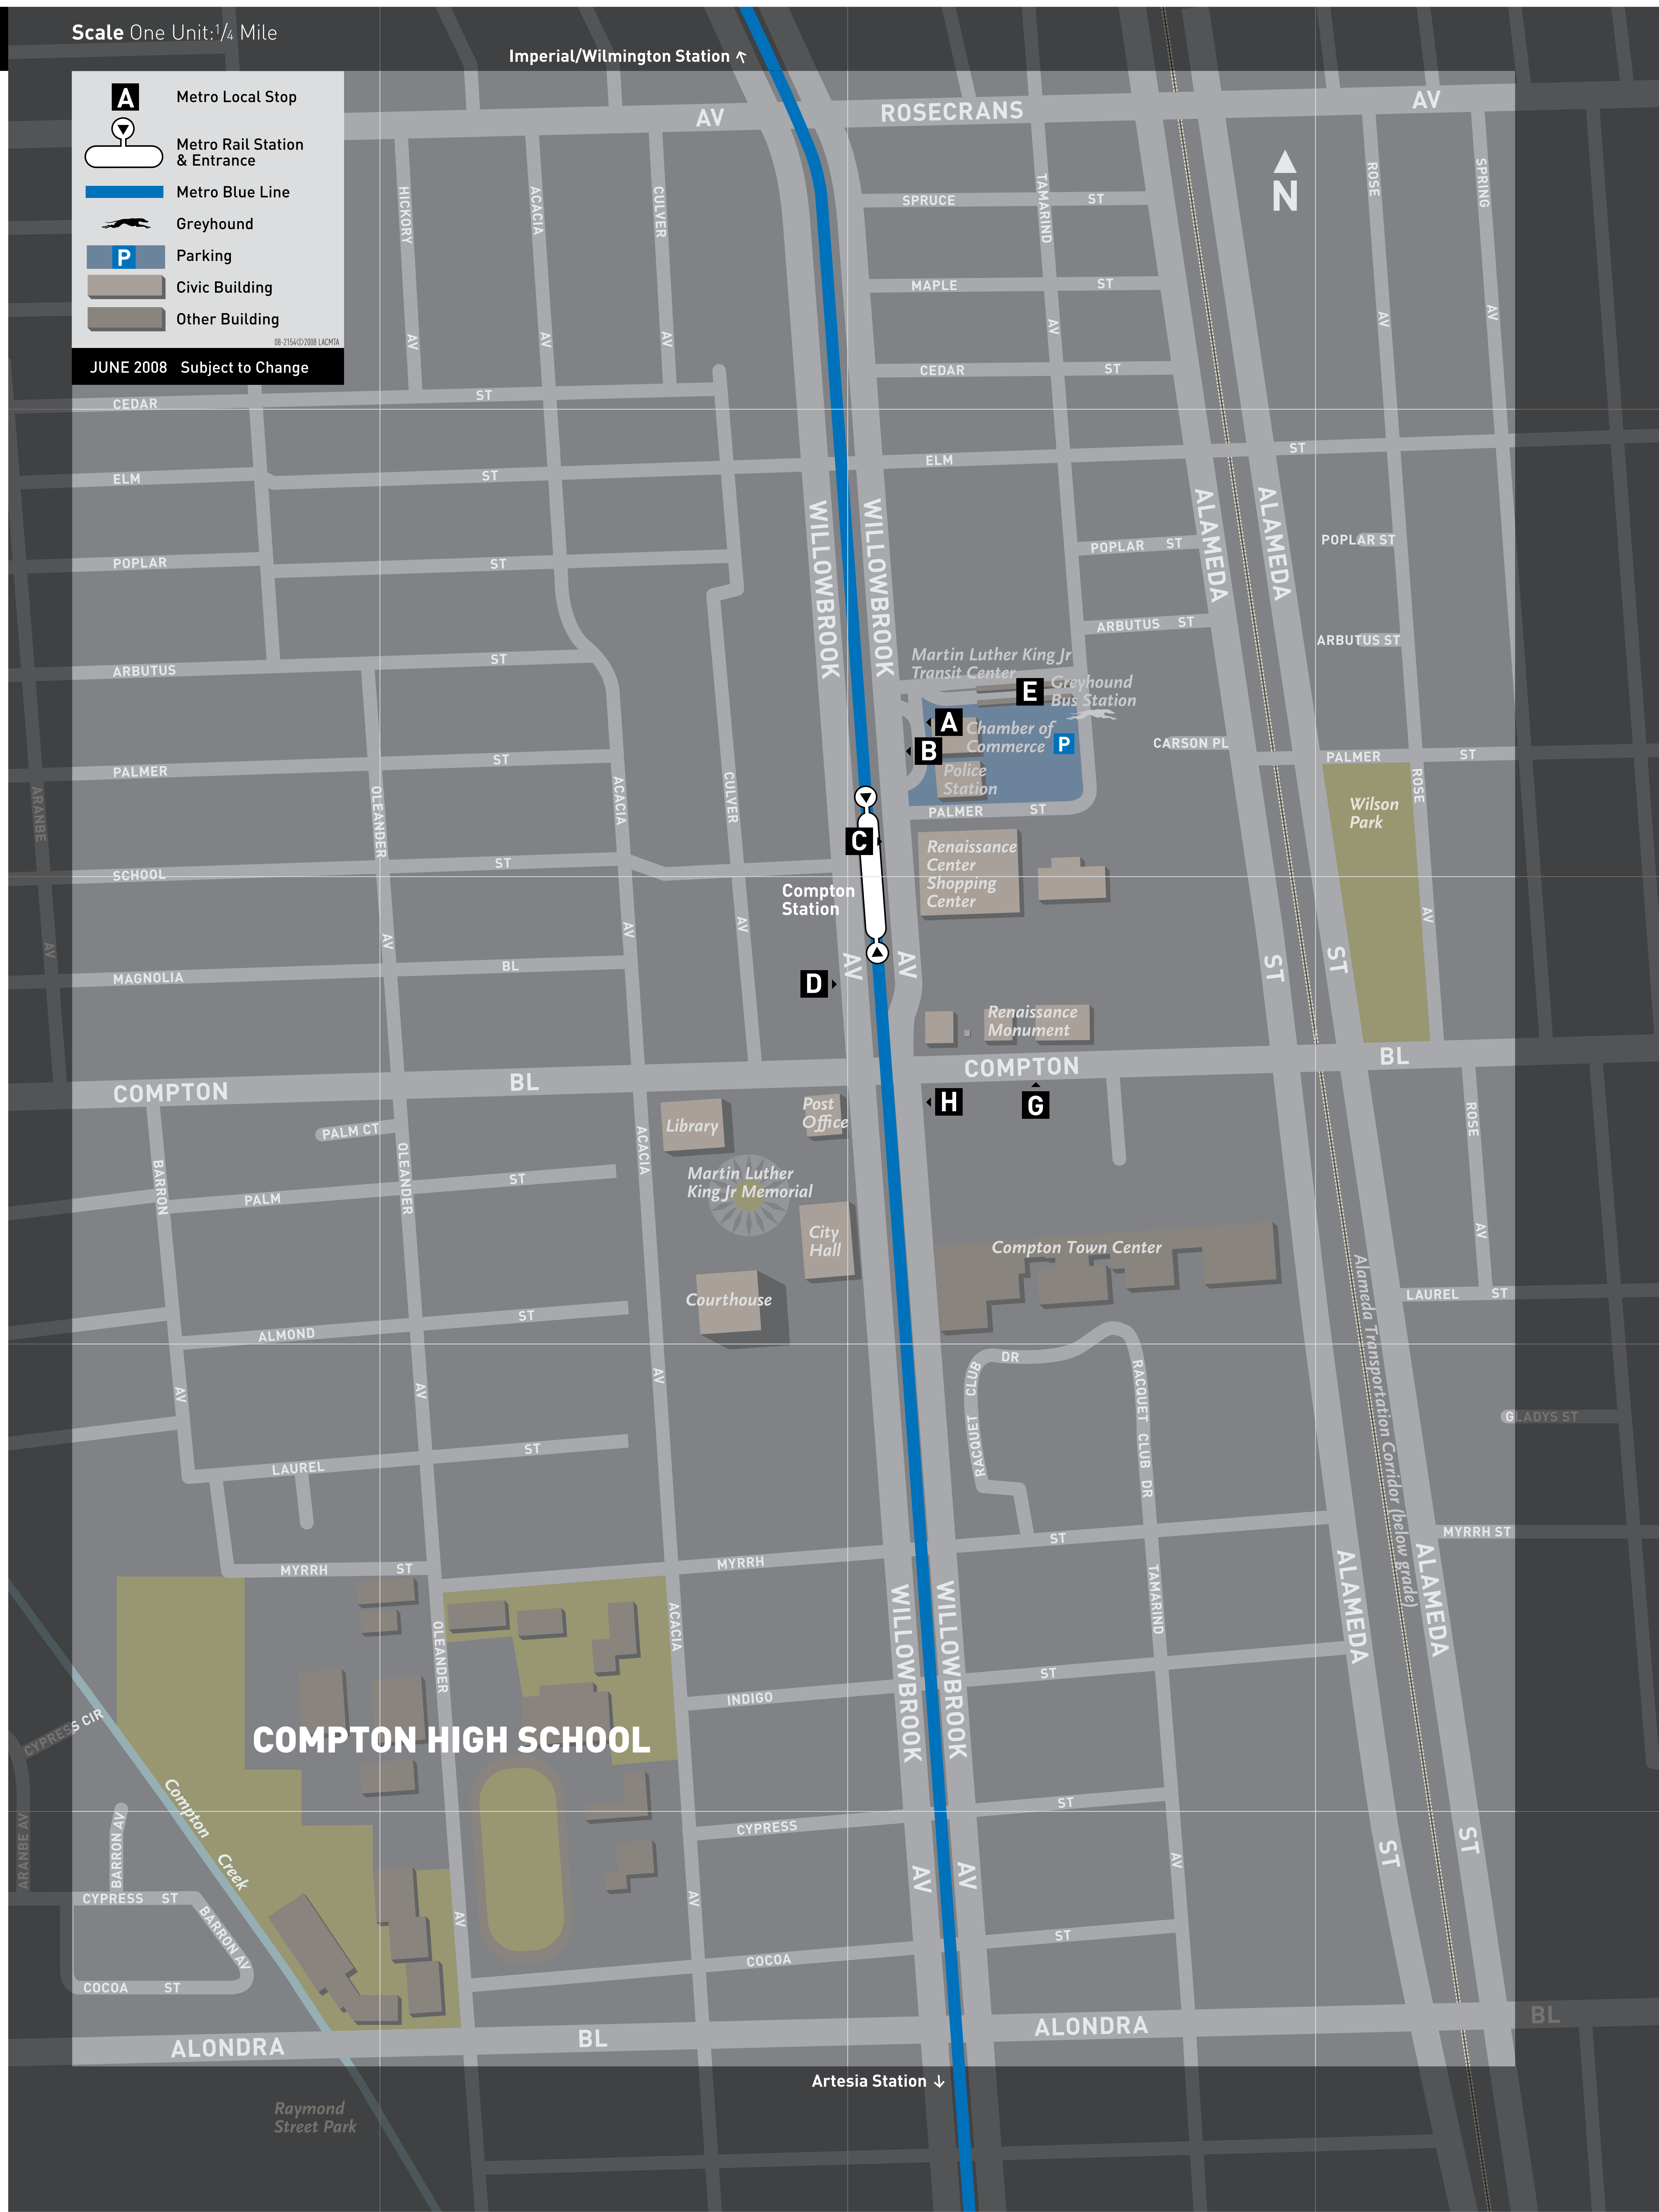

Scale One Unit: 1/4 Mile

A Metro Local Stop
A Metro Rail Station & Entrance
 Metro Blue Line
 Greyhound
P Parking
 Civic Building
 Other Building

© 2008 LACMA
JUNE 2008 Subject to Change

Metro

Connecting Services
 ● Metro Rail Lines: Red, Purple, Blue and Green