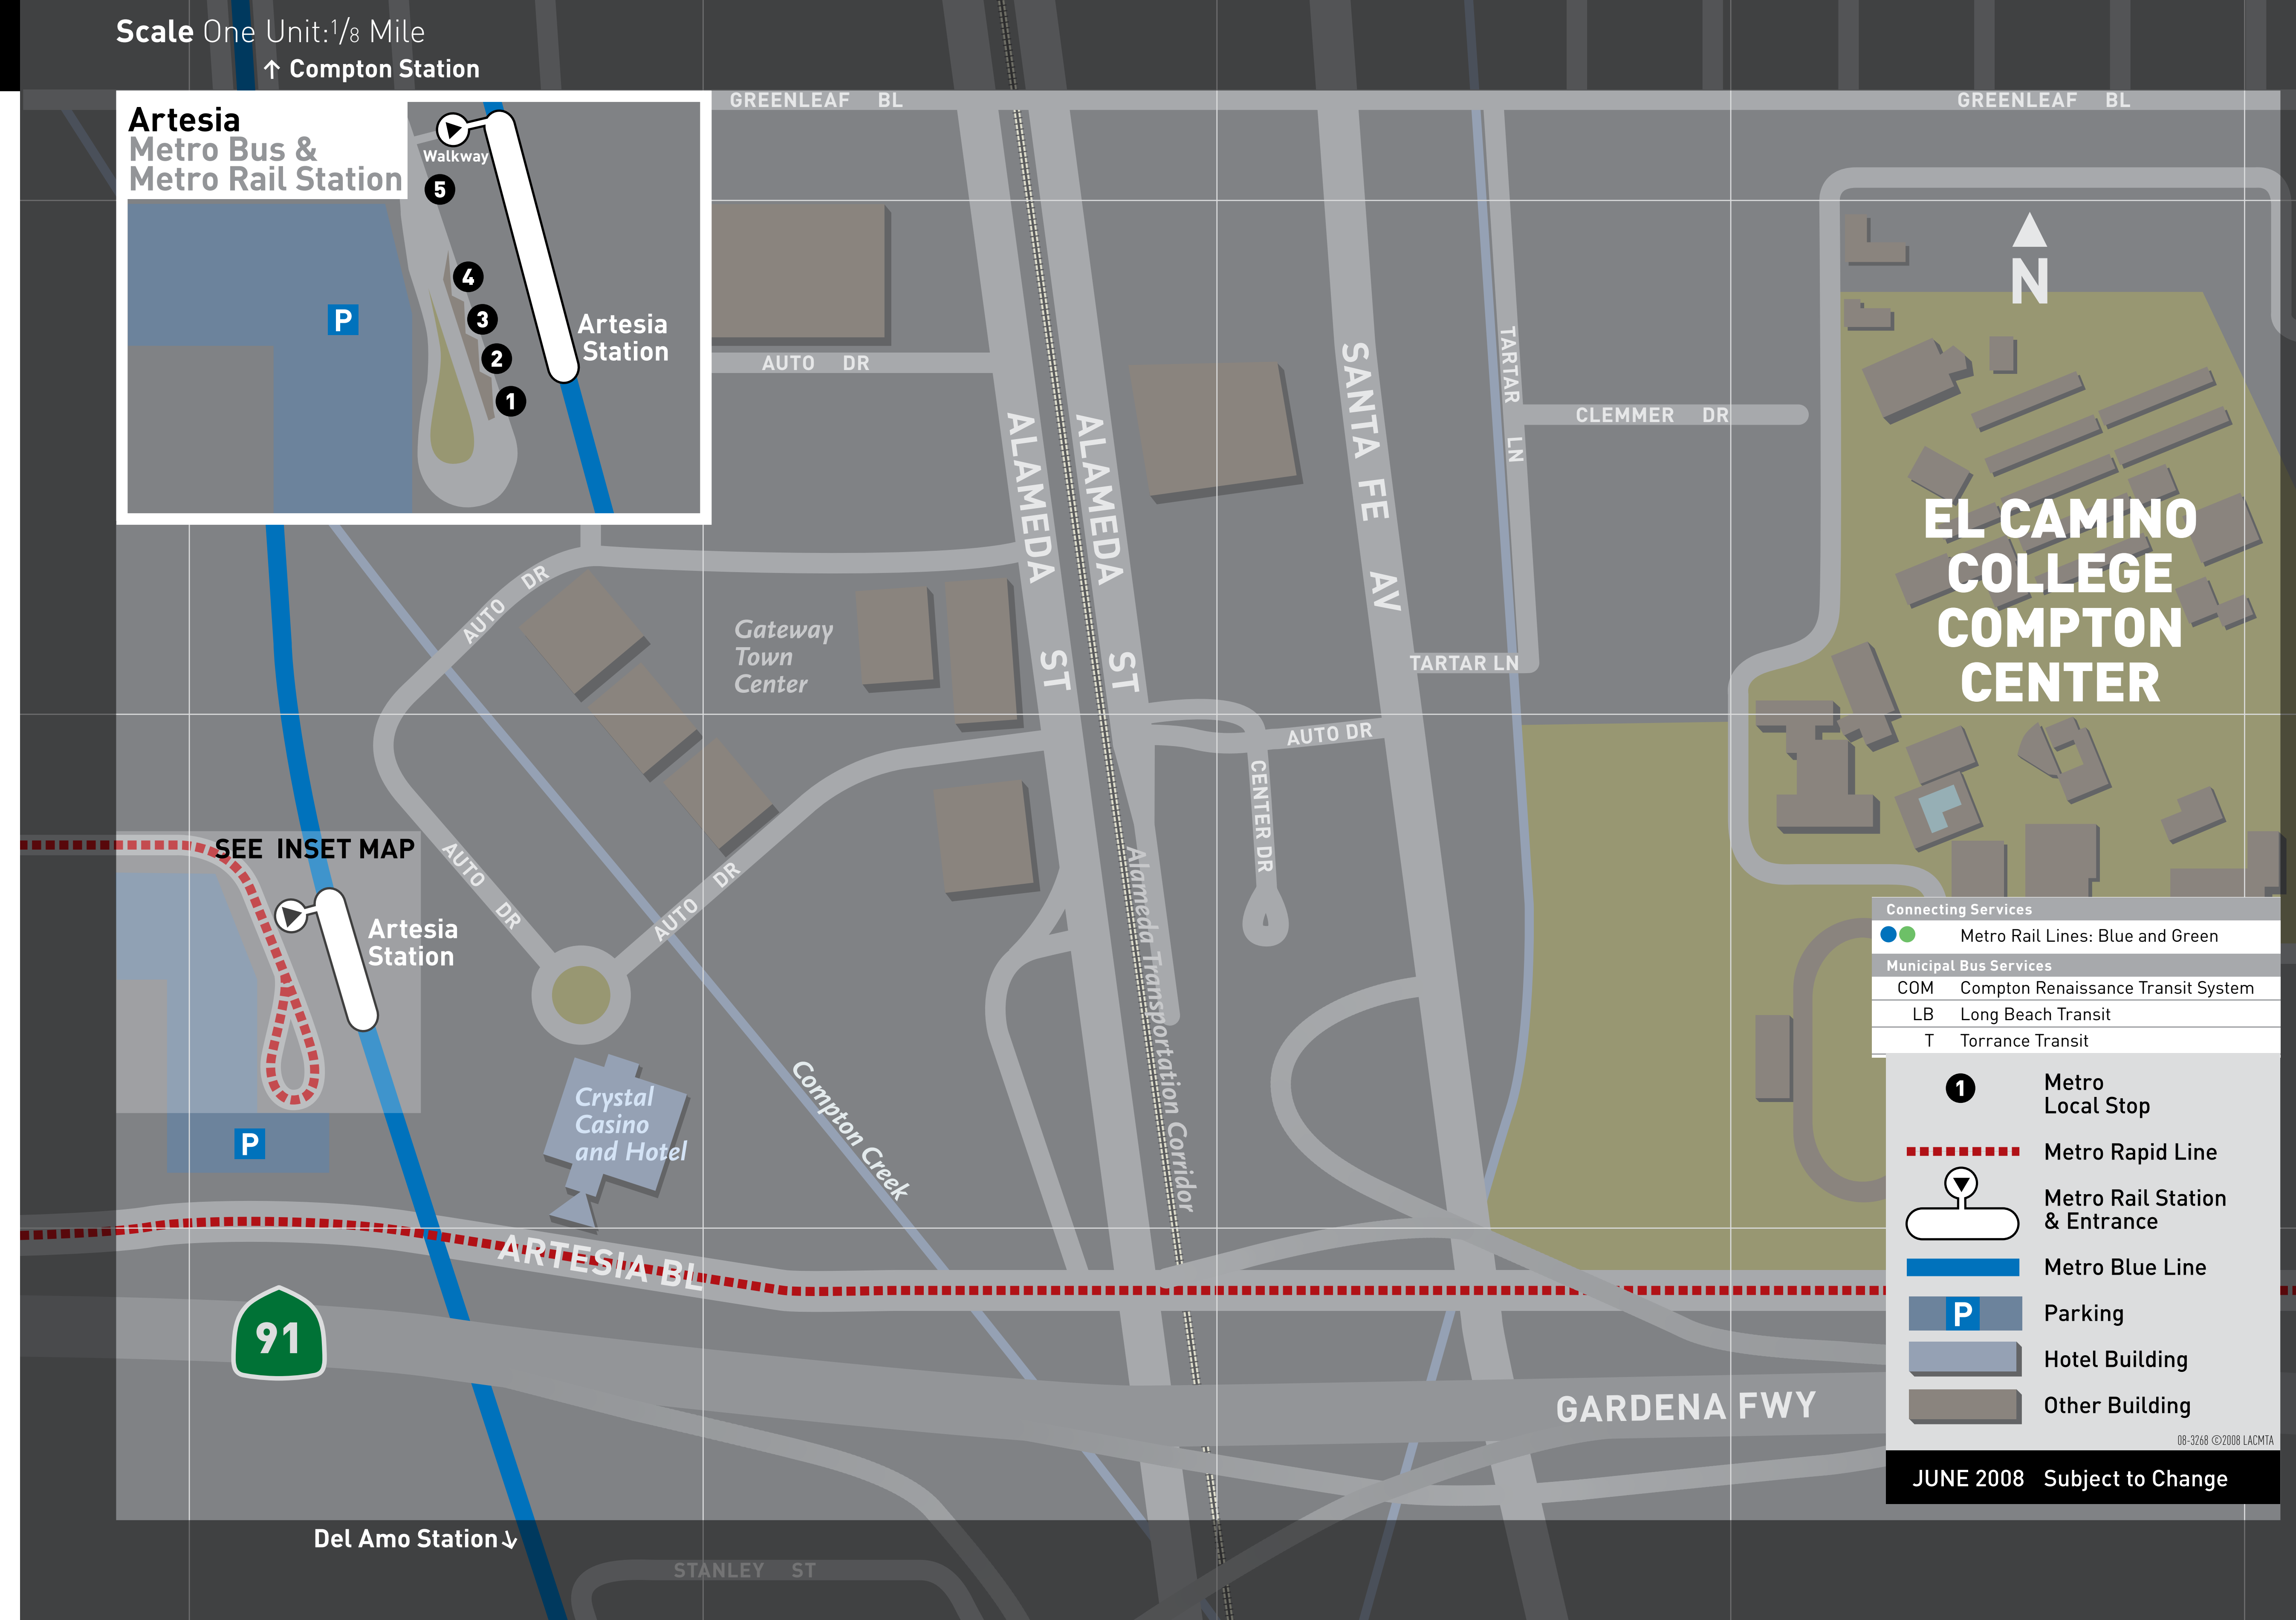

Artesia Connections

Destinations	Lines	Stops
190th St	T6	5
Altadena	260	3
Artesia Bl	130	5
Artesia Transit Center-Harbor Transitway	130, 205, T6	5
Atlantic Av	LB61, LB66 ZAP	1 2
Atlantic Bl	260, 762	3
Bellflower Medical Center	130	5
Cal State Univ Dominguez Hills (CSUDH)	130, 205, COM5, T6	5
Cerritos	130	5
Compton Airport	COM5	5
Del Amo Fashion Center	T6	5
Downtown Long Beach	Metro Blue Line ●, LB51, 61, 66 ZAP	1 2
Downtown Los Angeles	Metro Blue Line ●, 60, 760	1 4
El Camino College Compton Center	60, 130, 260, LB51, LB61	1 2 3 4 5
Fair Oaks Av	260, 762	3
Huntington Park	60, 760	1 4
Kaiser Medical Center-Harbor City	205	5
LA County Harbor-UCLA Medical Center	205	5
LA Harbor College	205	5
Long Beach Bl	LB51	1 2
Long Beach Transit Mall	Metro Blue Line ●, LB51, 61, 66 ZAP	1 2
Los Cerritos Center	130	5
Lynwood	60, 260, 760, 762	1 3 4
Martin Luther King Jr Transit Center	Metro Blue Line ●, COM5	5
North Central Av	COM5	5
Pasadena	260, 762	3
Redondo Beach	130	5
San Pedro via Western Av	205	5
South Bay Galleria	130	5
Torrance Civic Center	T6	5
Vermont Av-Harbor Gateway	205	5
Wilmington Av	205	5
Municipal Bus Services		
Compton Renaissance Transit System (COM)		
COM5		5
Long Beach Transit (LB)		
LB51, 61, 66 ZAP		1 2
Torrance Transit (T)		
T6		5

Lines and Frequencies

Metro Bus

Line	Description	Weekdays					Saturdays				Sundays				Toward	
		First Trip	AM Peak	Midday	PM Peak	Eve	Last Trip	First Trip	Day	Eve	Last Trip	First Trip	Day	Eve		Last Trip
60	Long Beach Bl-Pacific Bl-Santa Fe Av	4:28A	10-20	30	11-20	15-55	11:38P	4:34A	9-11	10-55	11:38P	5:18A	15-20	20-55	11:38P	Downtown Los Angeles
130	Artesia Bl	5:36A	20-30	30-60	15-30	60	9:14P	6:08A	60-65	60	8:39P	6:08A	60-65	55-60	8:34P	Los Cerritos Center
		6:02A	12-20	60	15-30	25-40	8:44P	7:11A	60-65	55-60	8:42P	7:14A	60-65	55-60	8:37P	Redondo Beach
205	Imperial/Wilmington Station ●-S Wilmington Av-Artesia Transit Center-S Vermont Av-LA Harbor College-S Western Av-San Pedro	5:48A	25-35	30-40	25-30	45-50	10:40P	5:18A	60	60	10:58P	5:19A	60	60	10:55P	Imperial/Wilmington Metro Rail Station ●●
		5:18A	9-12	40	30-40	45-60	10:47P	5:18A	60	60	10:48P	5:16A	60	60	10:44P	San Pedro
260	Atlantic Bl-Fair Oaks Av	4:11A	20-40	45	20-40	30	10:08P	4:56A	60	30-60	10:02P	6:00A	60	30-60	10:02P	Pasadena and Altadena
760	Long Beach Bl-Pacific Bl-Santa Fe Av Metro Rapid	4:56A	10-15	15-20	10-15	20	8:03P	4:58A	20-22	20-30	8:10P	5:00A	25	25	8:17P	Downtown Los Angeles
762	Atlantic Bl-Fair Oaks Av Metro Rapid	5:19A	40	40	40	60a	7:33P	--	--	--	--	--	--	--	--	Pasadena

Compton Renaissance Transit System

Line	Description	Weekdays					Saturdays				Sundays				Toward	
		First Trip	AM Peak	Midday	PM Peak	Eve	Last Trip	First Trip	Day	Eve	Last Trip	First Trip	Day	Eve		Last Trip
COM5	Cal State Univ Dominguez Hills-N Central Av-King-Harbor COM Medical Center	7:45A	60	60	--	--	2:45P	7:45A	60	--	2:45P	--	--	--	--	Compton Transit Center/Compton Metro Rail Station ●

Long Beach Transit

Line	Description	Weekdays					Saturdays				Sundays				Toward	
		First Trip	AM Peak	Midday	PM Peak	Eve	Last Trip	First Trip	Day	Eve	Last Trip	First Trip	Day	Eve		Last Trip
LB51	Long Beach Bl	5:16A	15	15	15	--	7:46P	5:36A	20	--	7:31P	5:56A	25	--	7:41P	Downtown Long Beach - Transit Mall
LB61	Atlantic Av	5:21A	24	24	15-24	--	7:29P	6:11A	30	--	7:34P	6:12A	30	--	7:34P	Downtown Long Beach - Transit Mall
LB66	ZAP - Atlantic Av Limited	5:56A	8-20	9-16a	8-16	--	4:30P	--	--	--	--	--	--	--	--	Downtown Long Beach - Transit Mall

Torrance Transit

Line	Description	Weekdays					Saturdays				Sundays				Toward	
		First Trip	AM Peak	Midday	PM Peak	Eve	Last Trip	First Trip	Day	Eve	Last Trip	First Trip	Day	Eve		Last Trip
T6	Cal State Univ Dominguez Hills-Torrance Civic Center	5:37A	30	90	30	--	7:16P	--	--	--	--	--	--	--	--	Del Amo Fashion Center

NOTES

a No service between 8:50 AM and 1:20 PM