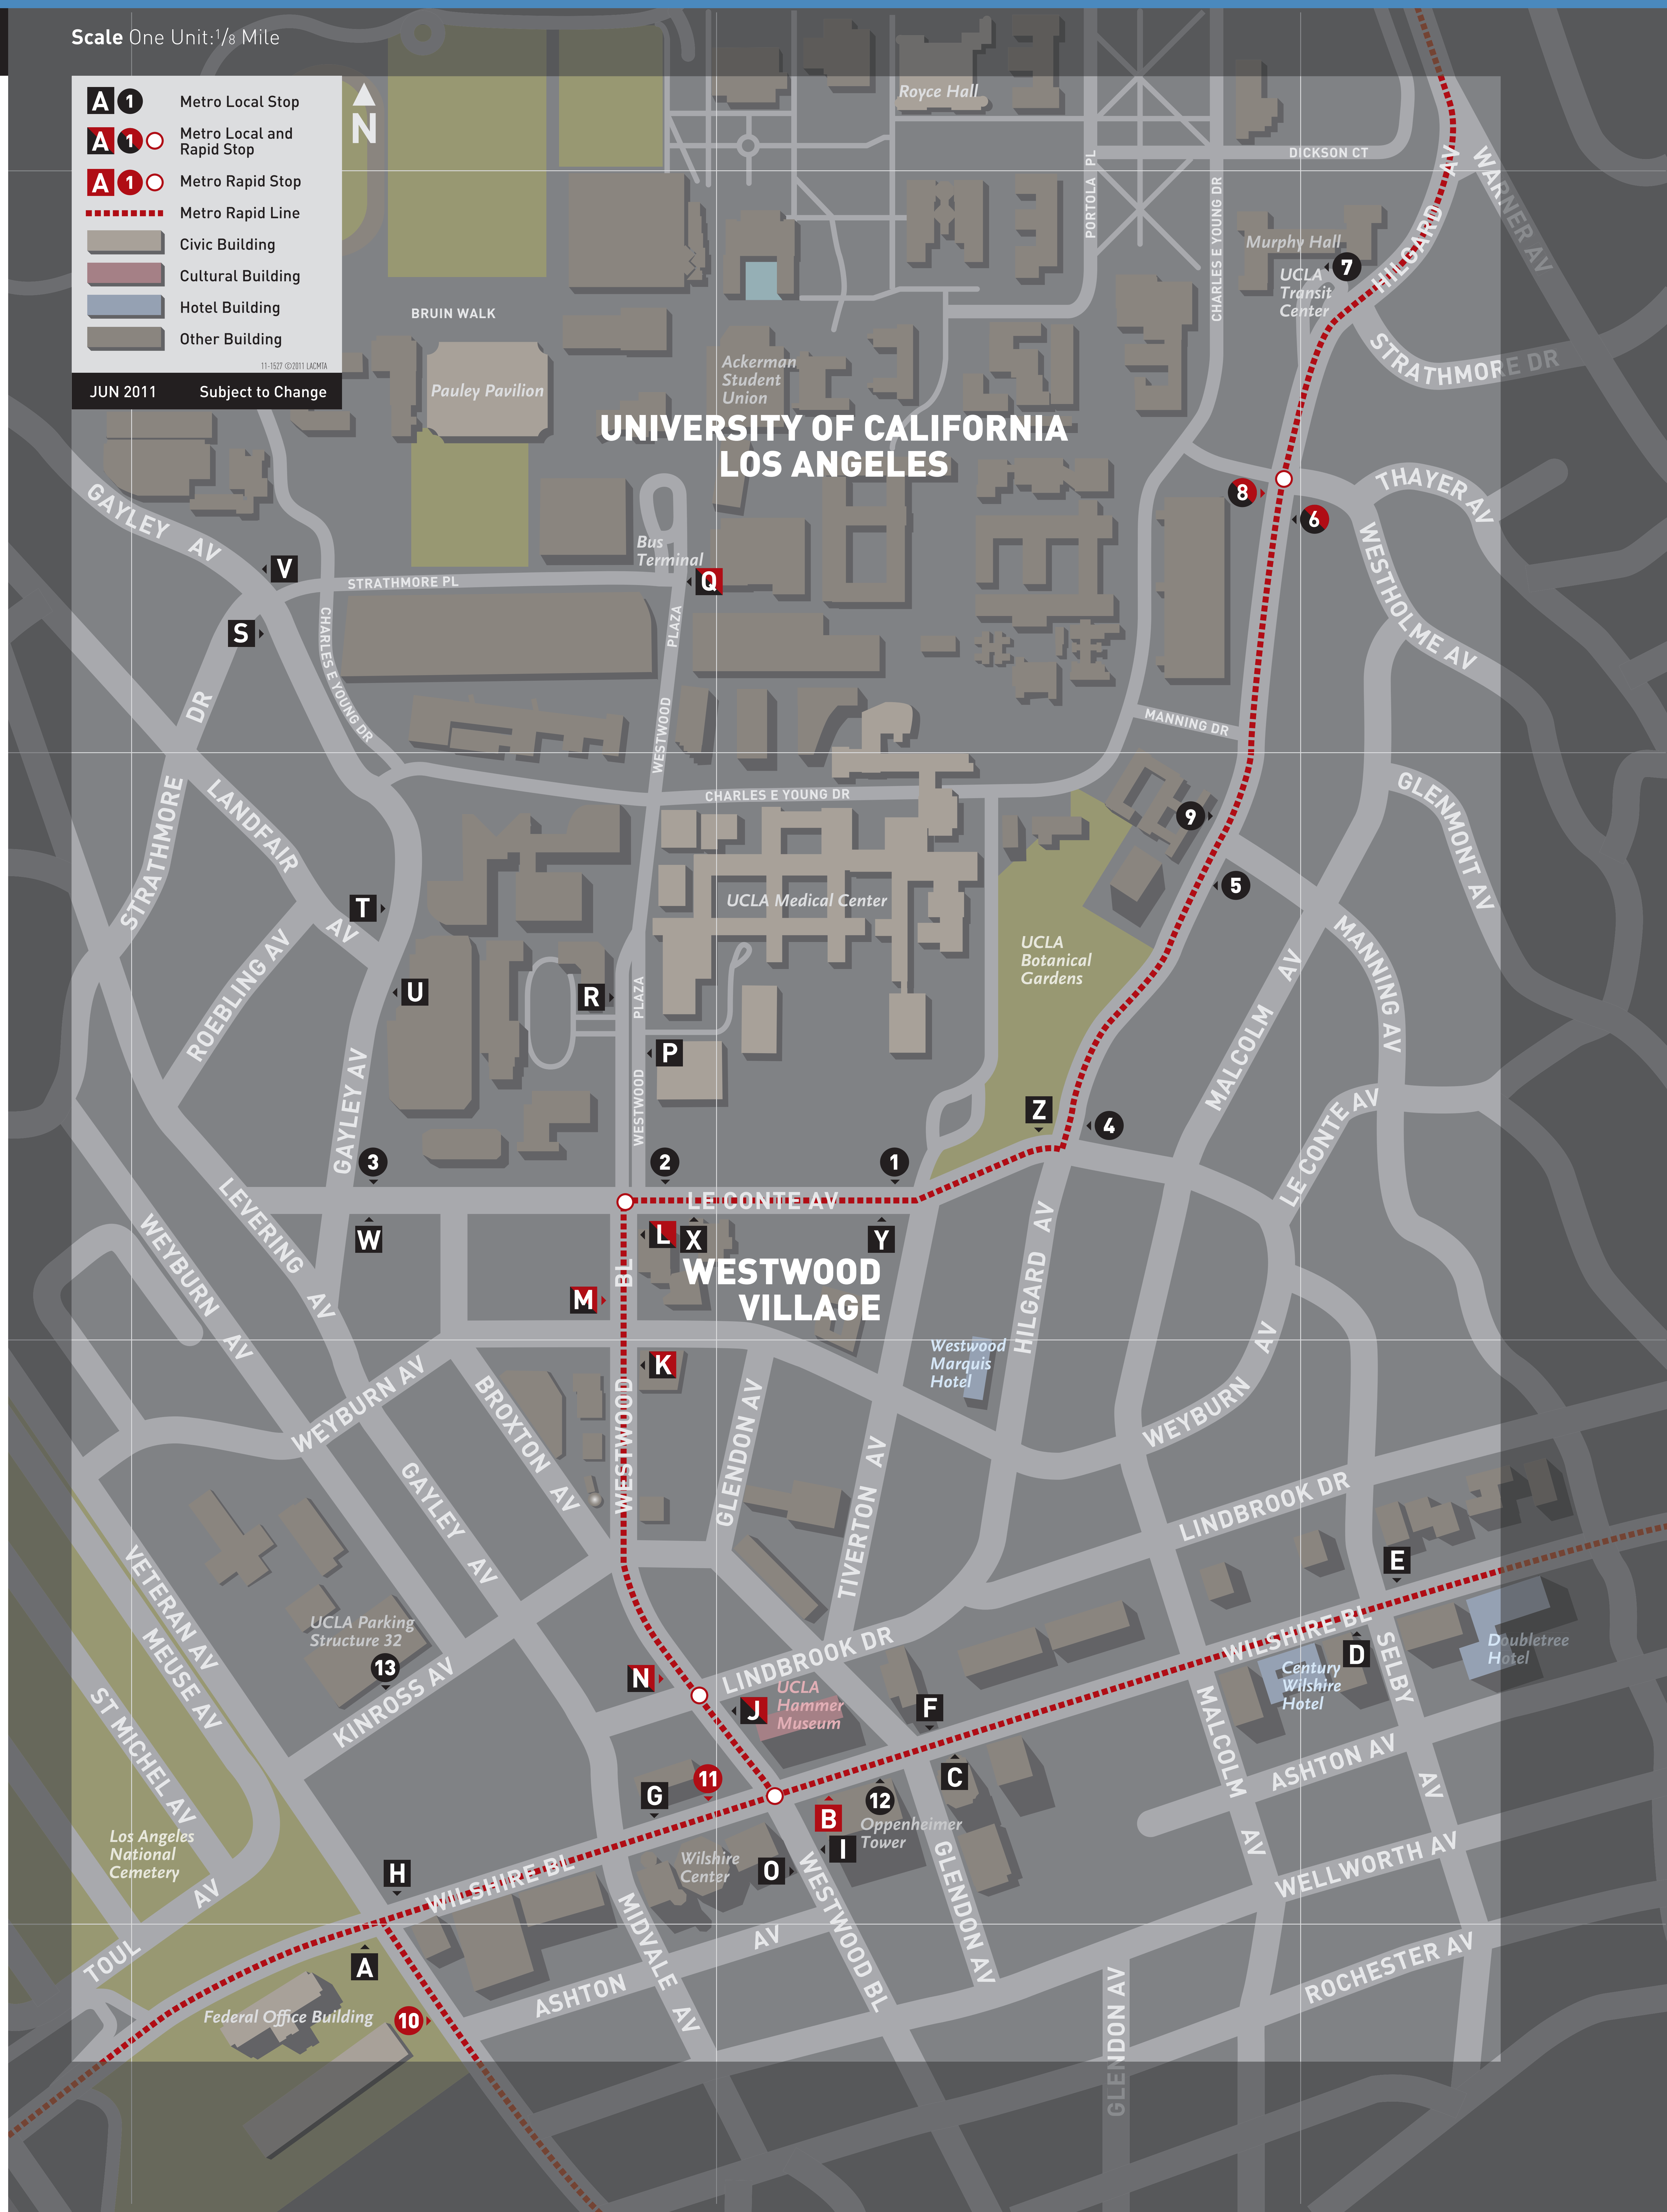

* Night service only.
** Early morning and night service only.

Scale One Unit: 1/8 Mile

A 1 Metro Local Stop
A 1 Metro Local and Rapid Stop
A 1 Metro Rapid Stop
Metro Rapid Line
Civic Building
Cultural Building
Hotel Building
Other Building

JUN 2011 Subject to Change

Connecting Services

- Metro Rail: Purple, Blue and Green
- FlyAway

Municipal Bus Services

- AV Antelope Valley Transit Authority
- BBB Santa Monica's Big Blue Bus
- C Culver CityBus Lines
- CE LADOT Commuter Express
- R Culver CityBus Rapid
- SC Santa Clarita Transit