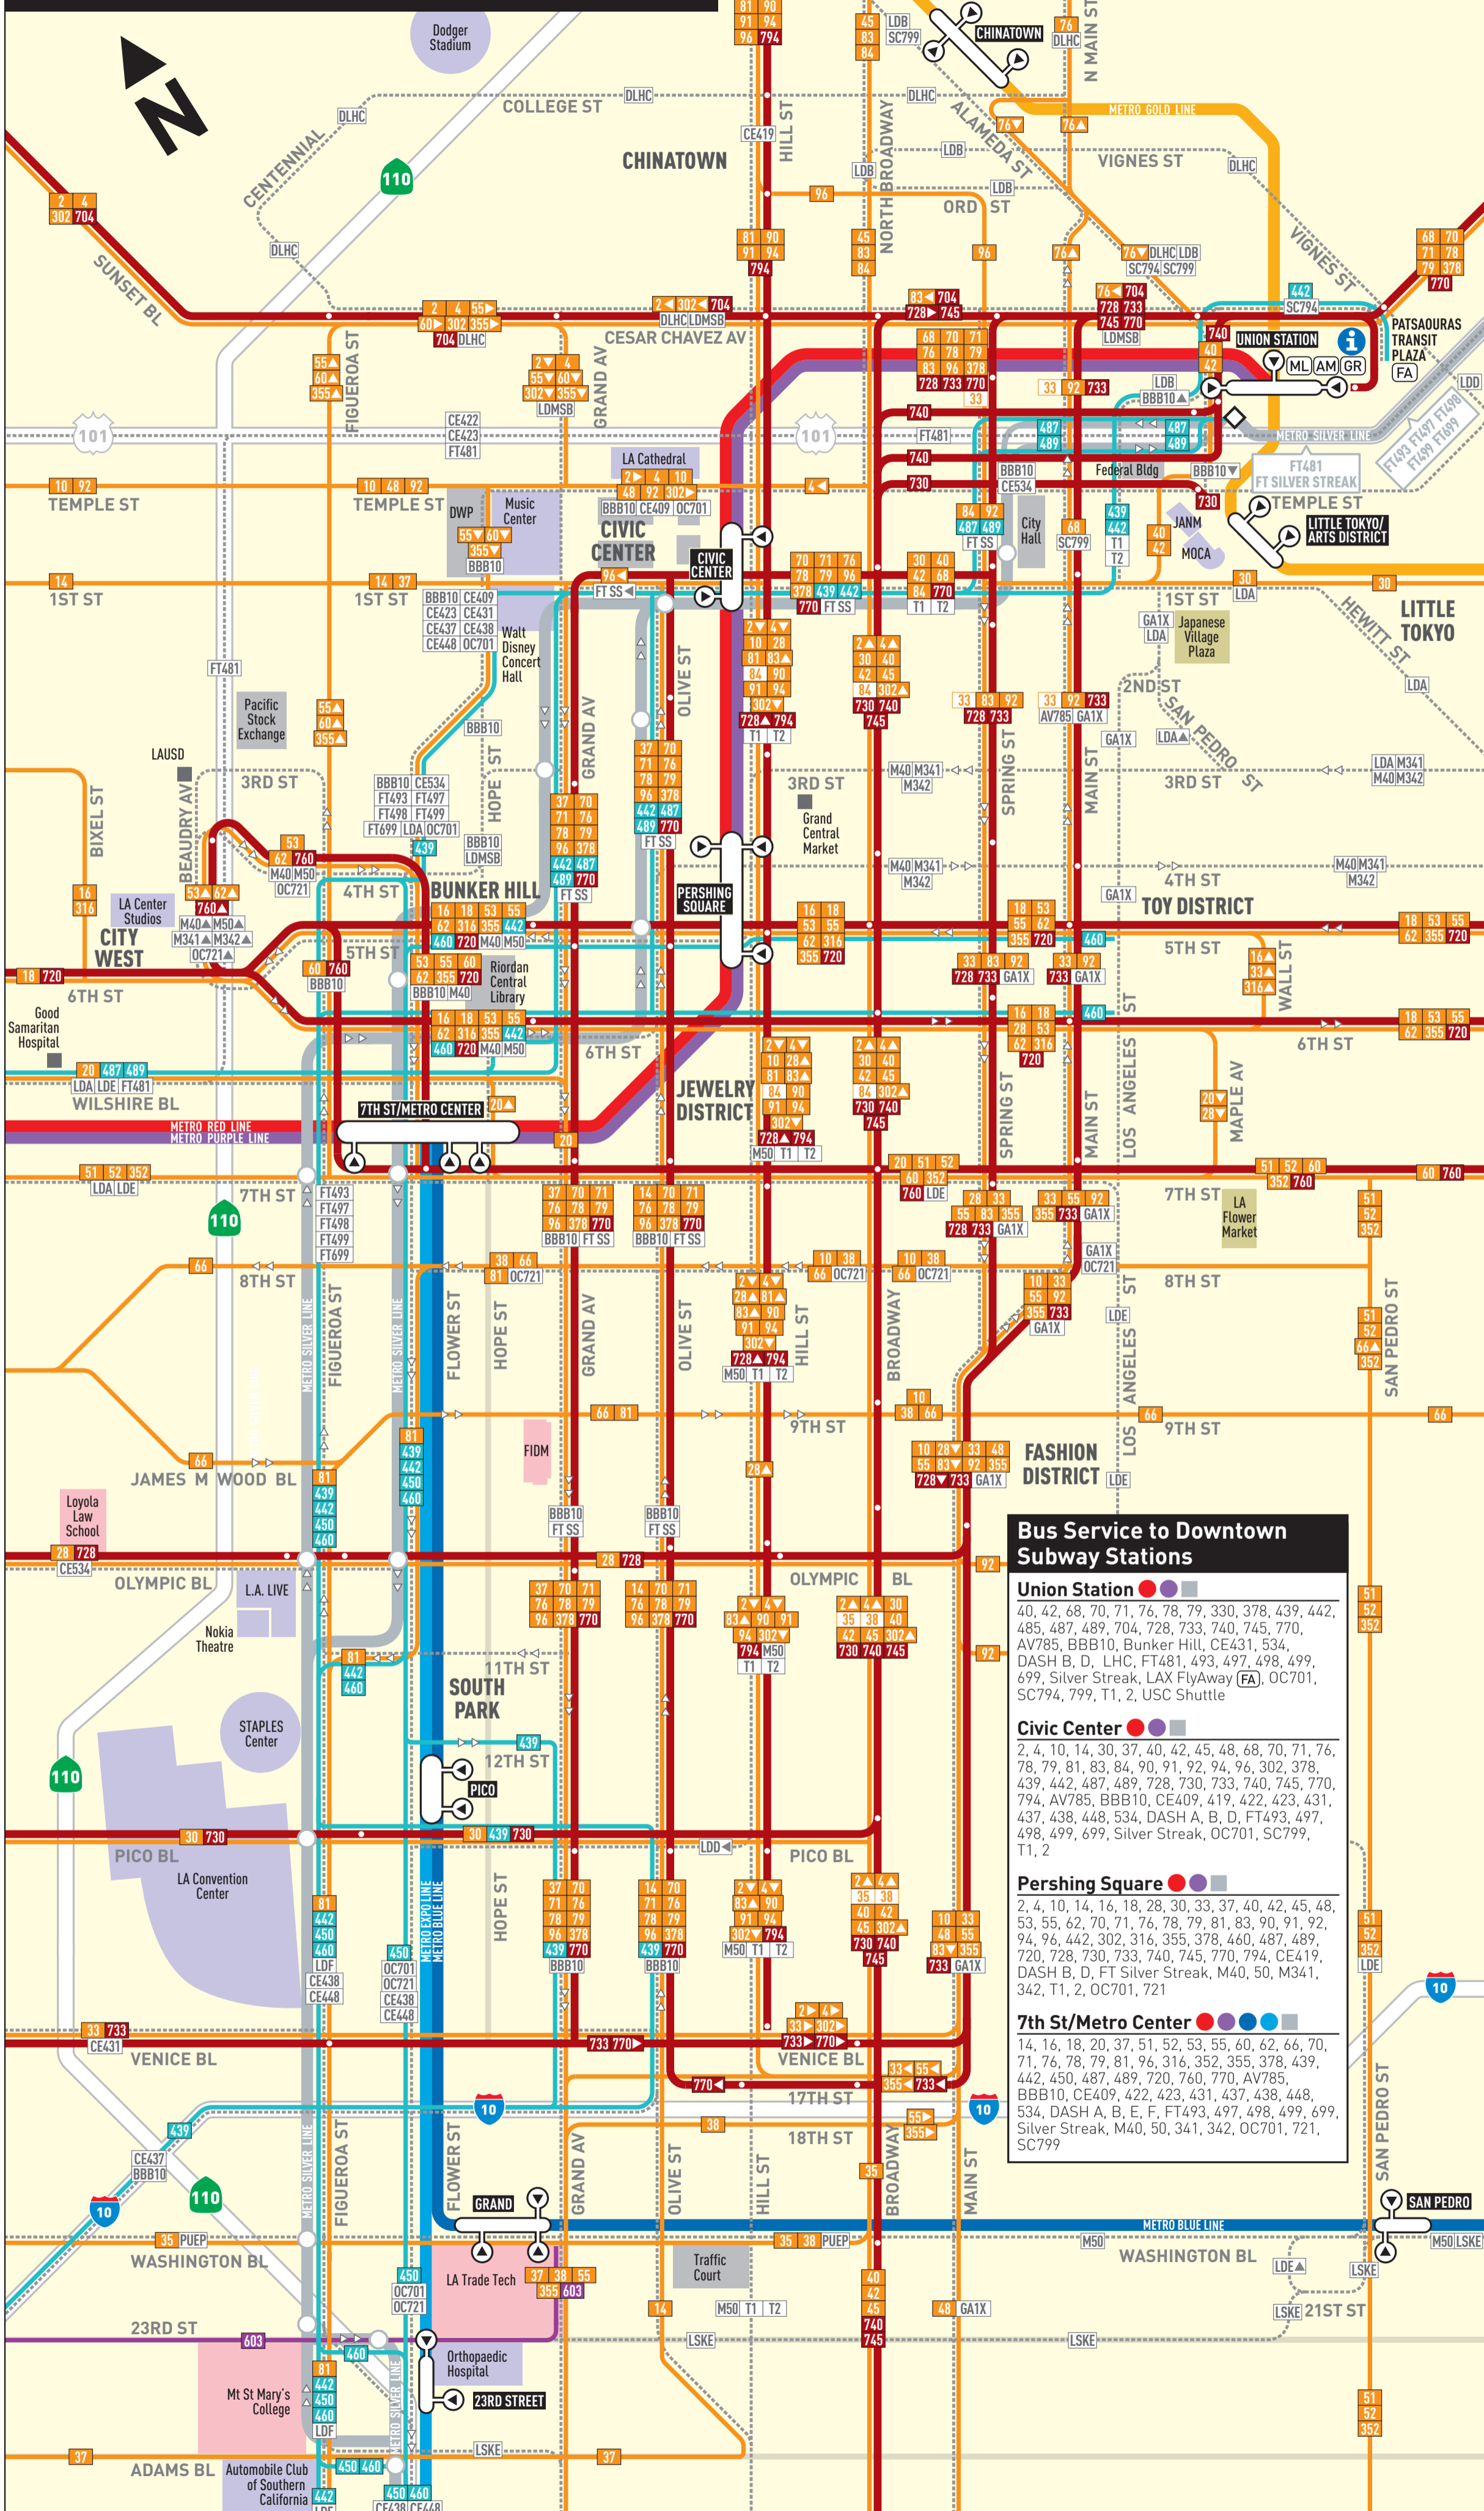

### Bus Service to Downtown Subway Stations

**Union Station** ●●●●●

40, 42, 68, 70, 71, 76, 78, 79, 330, 378, 439, 442, 485, 487, 489, 704, 728, 733, 740, 745, 770, AV785, BBB10, Bunker Hill, CE431, 534, DASH B, D, LHC, FT481, 493, 497, 498, 499, 699, Silver Streak, LAX FlyAway (FA), OC701, SC794, 799, T1, 2, USC Shuttle

**Civic Center** ●●●●●

2, 4, 10, 14, 30, 37, 40, 42, 45, 48, 68, 70, 71, 76, 78, 79, 81, 83, 84, 90, 91, 92, 94, 96, 302, 378, 439, 442, 487, 489, 728, 730, 733, 740, 745, 770, 794, AV785, BBB10, CE409, 419, 422, 423, 431, 437, 438, 448, 534, DASH A, B, D, FT493, 497, 498, 499, 699, Silver Streak, OC701, SC799, T1, 2

**Pershing Square** ●●●●●

2, 4, 10, 14, 16, 18, 28, 30, 33, 37, 40, 42, 45, 48, 53, 55, 62, 70, 71, 76, 78, 79, 81, 83, 90, 91, 92, 94, 96, 442, 302, 316, 355, 378, 740, 745, 770, 794, 728, 730, 733, 740, 745, 770, 794, CE419, DASH B, D, FT Silver Streak, M40, 50, M341, 342, T1, 2, OC701, 721

**7th St/Metro Center** ●●●●●

14, 16, 18, 20, 37, 51, 52, 53, 55, 60, 62, 66, 70, 71, 76, 78, 79, 81, 96, 316, 352, 355, 378, 439, 442, 450, 487, 489, 720, 760, 770, AV785, BBB10, CE409, 422, 423, 431, 437, 438, 448, 534, DASH A, B, E, F, FT493, 497, 498, 499, 699, Silver Streak, M40, 50, 341, 342, OC701, 721, SC799