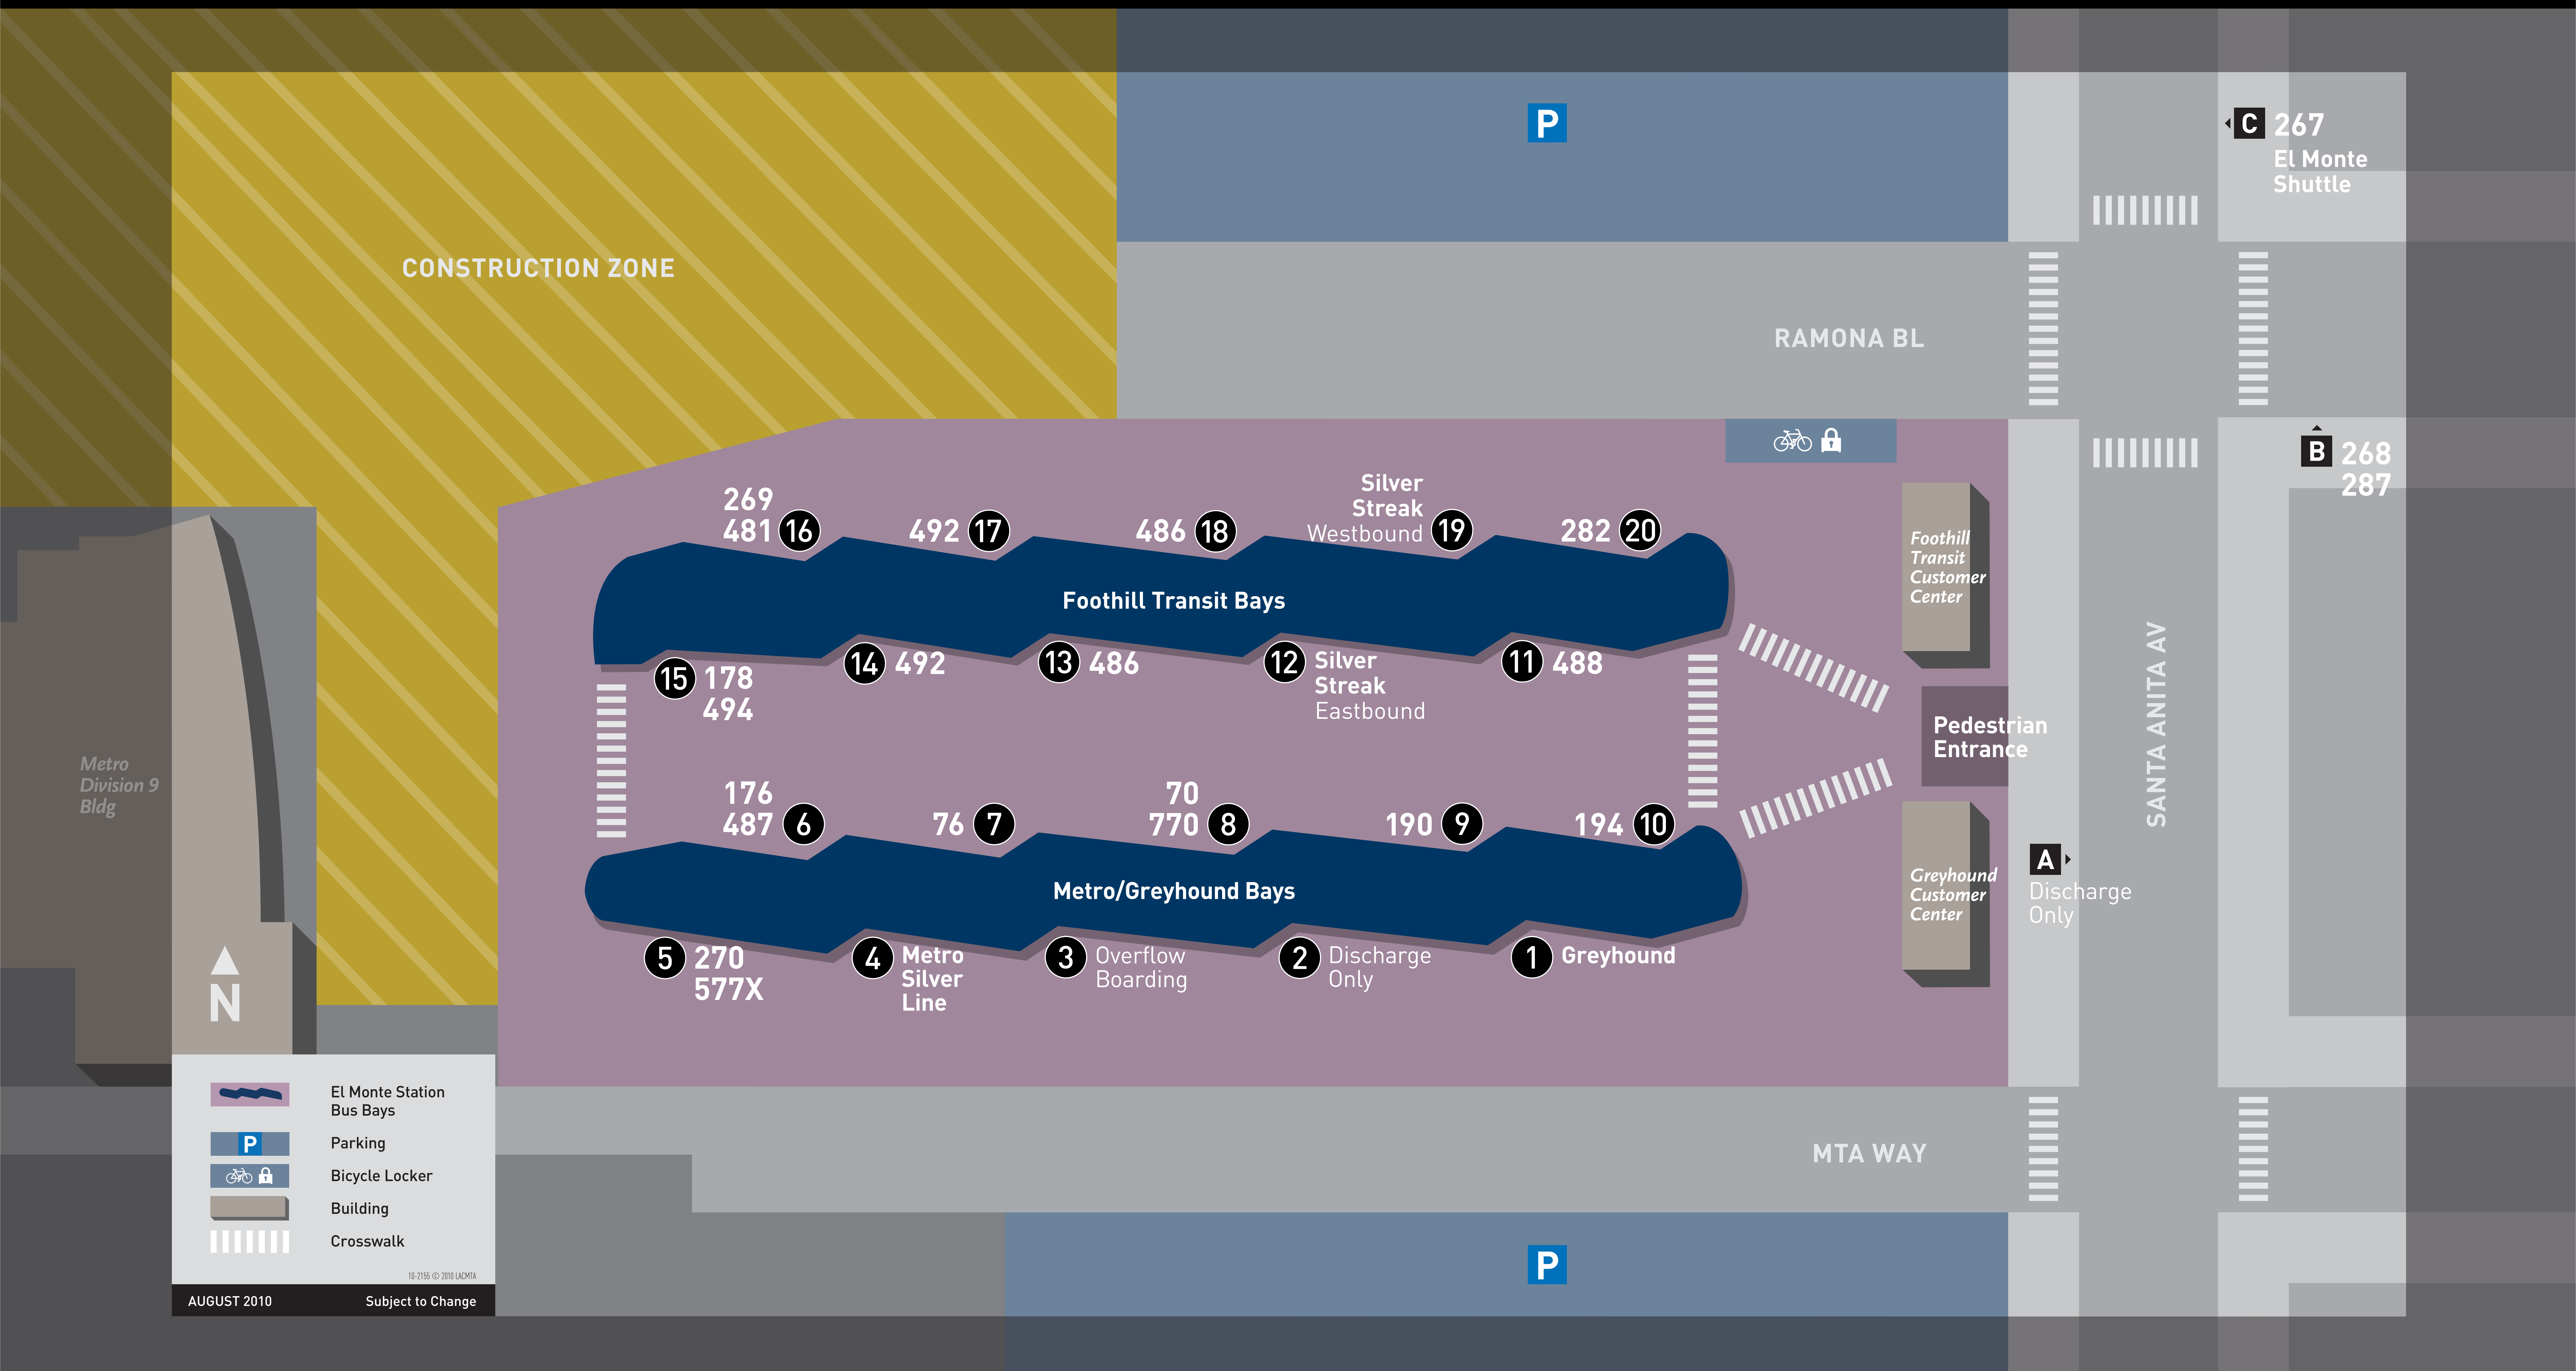

Boarding Locations

Bus Line	Carrier	Bus Bay
70	Metro	8
76	Metro	7
176	Metro	6
178	Foothill	15
190	Metro	9
194	Metro	10
267	Metro	C (Santa Anita Av)
268	Metro	B (Santa Anita Av)
269	Foothill	16
270	Metro	5

Bus Line	Carrier	Bus Bay
282	Foothill	20
287	Metro	B (Santa Anita Av)
481	Foothill	16
486	Foothill	13 18
487	Metro	7
488	Foothill	11
492	Foothill	14 17
494	Foothill	15
577X	Metro	5
770	Metro	8

Bus Line	Bus Bay
Greyhound	1
Metro Silver Line	4
Silver Streak Eastbound	12
Silver Streak Westbound	19
Discharge Only	2 A
Overflow Boarding	3