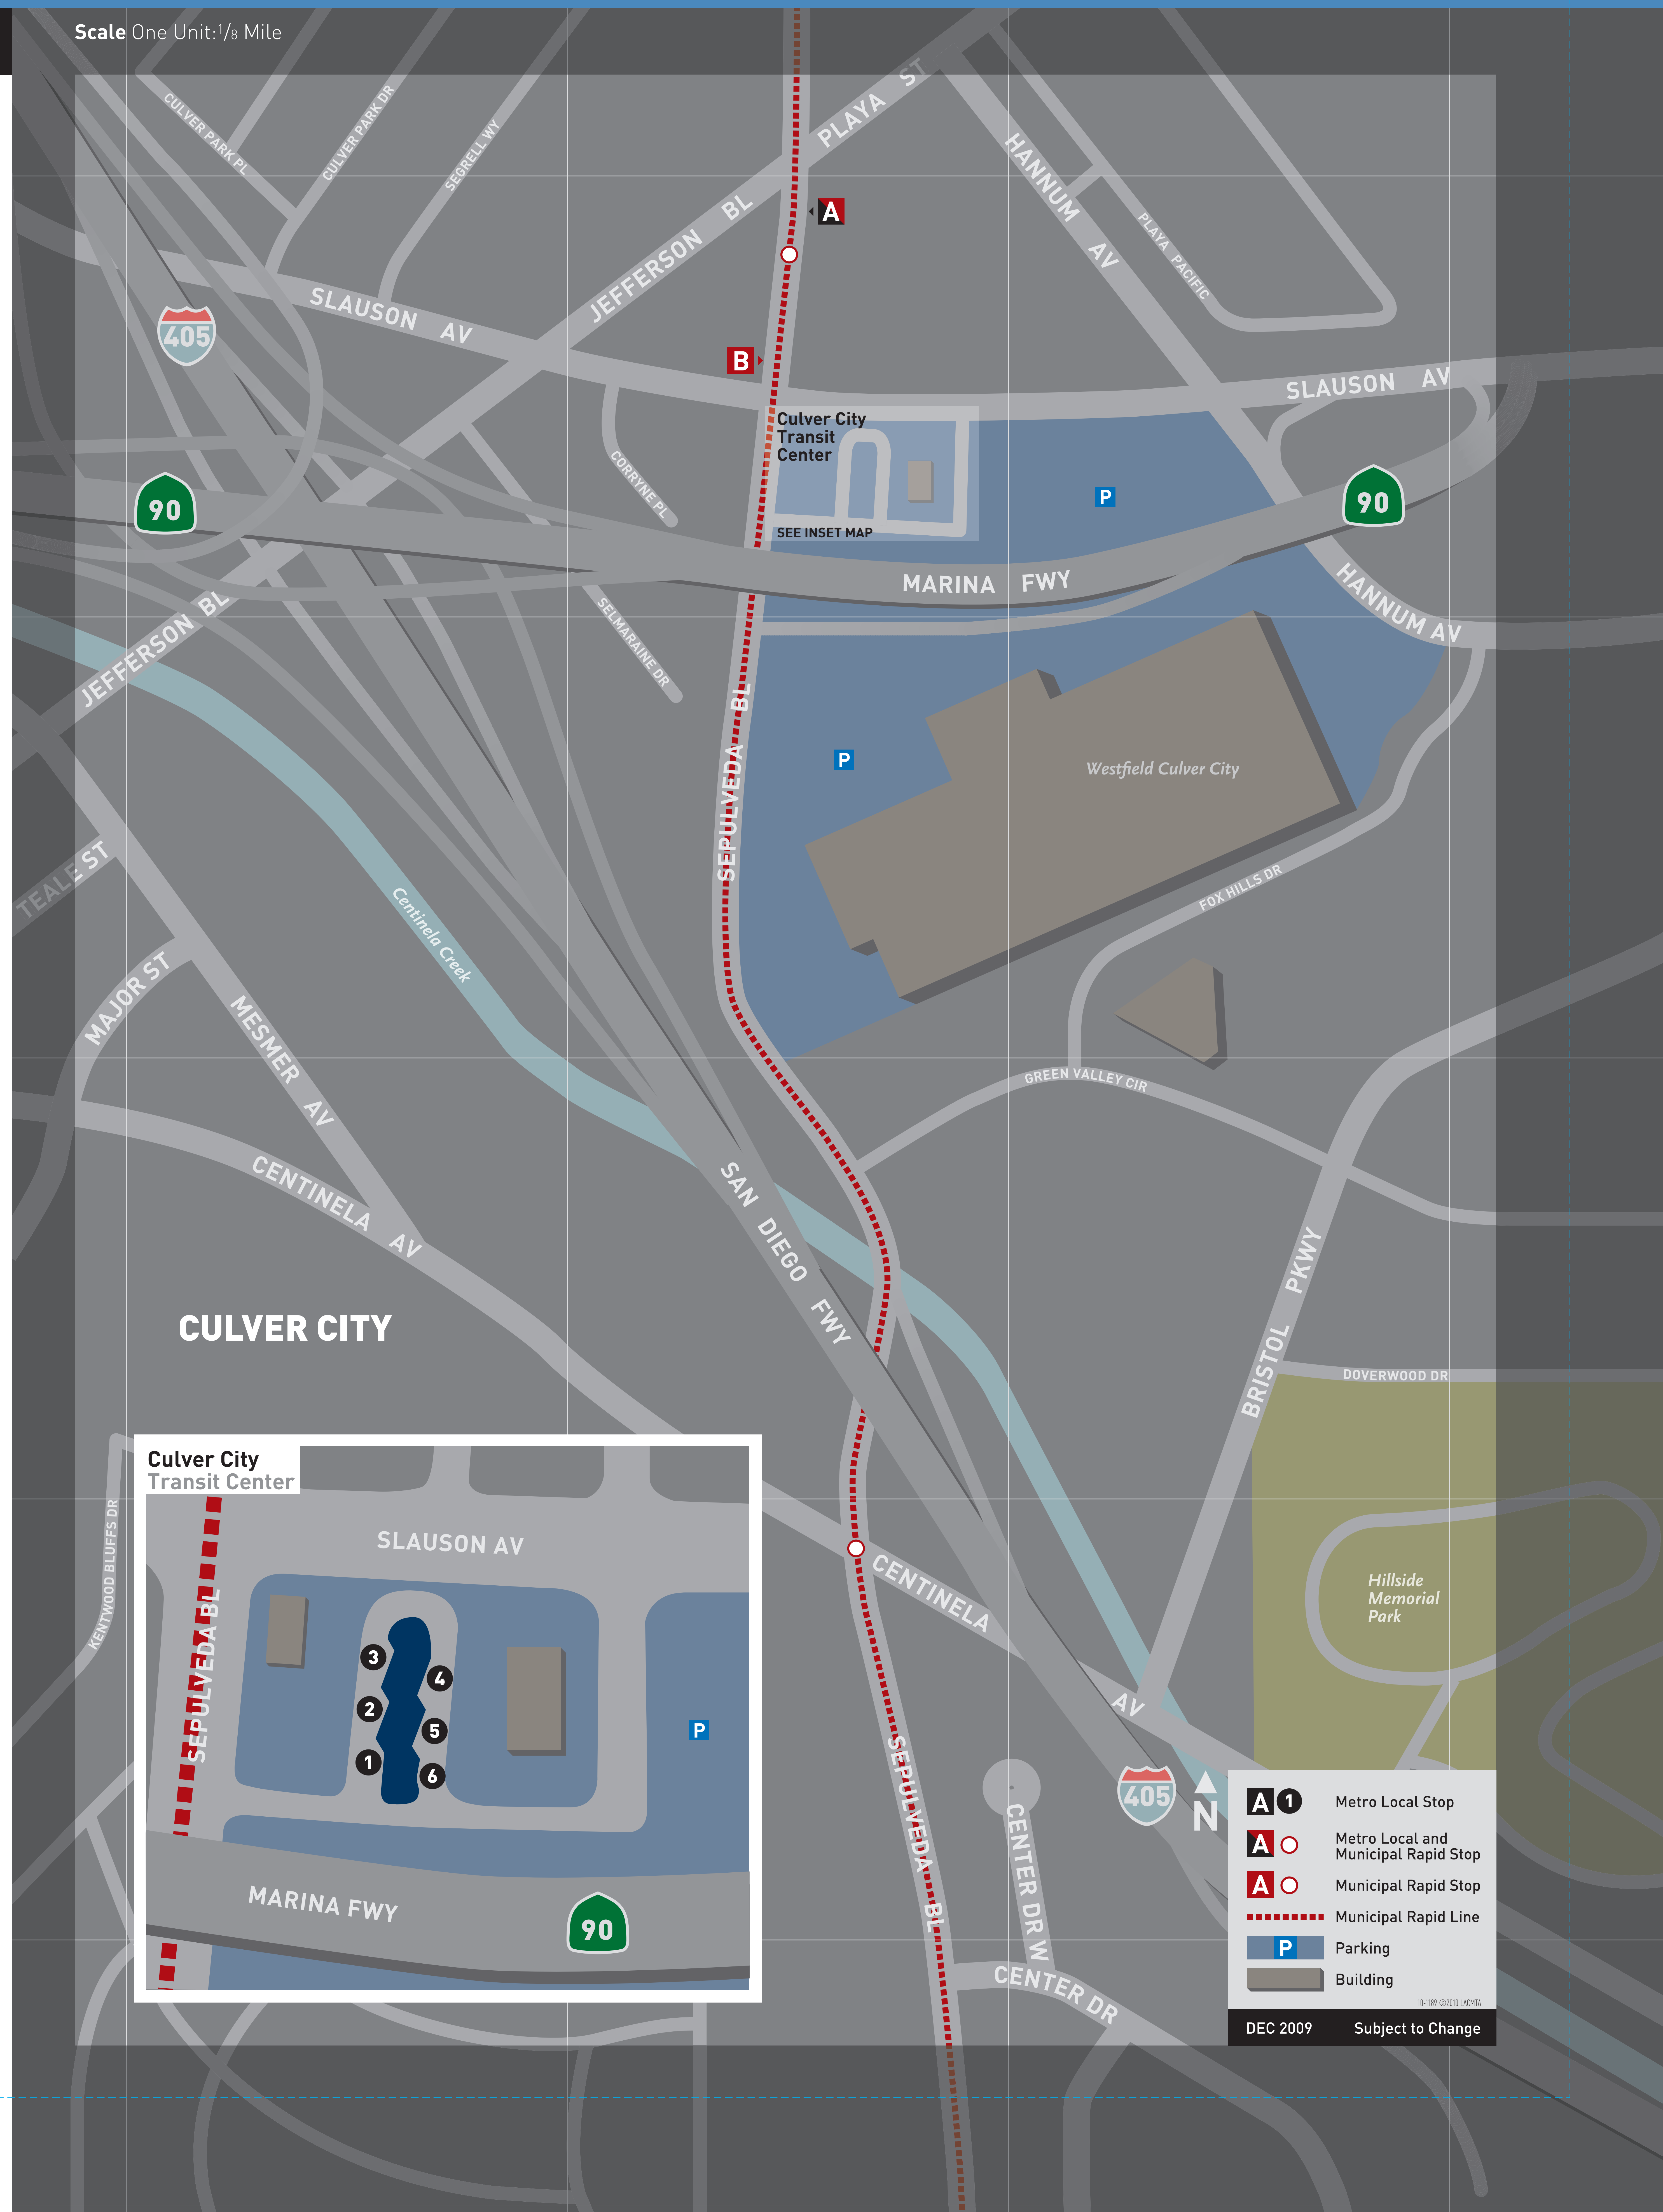

Culver City Transit Center Connections

Destinations	Lines	Stops
Aviation/LAX Metro Rail Station ●	439, C6, R6	B 4 6
Bell	110	6
Bell Gardens	110	6
Centinela Av	110	6
Century City	C3	2
City of Commerce	108, 358	5
Culver City via Jefferson Bl	C4	1
Downtown Los Angeles	439	6
Florence Metro Rail Station ●	110	6
Gage Av	110	6
Howard Hughes Center	439, C6	4 6
Huntington Park via Gage Av	110	6
Huntington Park via Slauson Av	108, 358	5
Hyde Park	110	6
Inglewood Bl	C2	1
Kaiser Permanente Mar Vista	C2	1
LAX City Bus Center (Lot C)	439, C6, R6	B 4 6
Los Angeles International Airport (LAX)	*	
Marina del Rey	108, 358	5
Overland Av	C3	2
Palms	C6, R6	A 3
Pepperdine University – Fox Hills	C3	2
Pico Rivera	108, 358	5
Playa Vista	110	6
Rancho Park	C3	2
Sepulveda Bl	439, C6, R6	A B 3 4 6
Slauson Av	108, 358	5
Slauson Harbor Transitway Station ■	108, 358	5
Slauson Metro Rail Station ●	108, 358	5
UCLA (Ackerman Student Union)	C6, R6	A 3
Venice High School	C2	1
W Jefferson Bl	110	6
Washington/Fairfax	439, C4	1 6
West LA Community College	C3, C4	1 2
West Los Angeles	C6, R6	A 3
Westside Pavilion	C3	2
Westwood	C6, R6	A 3

Scale One Unit: 1/8 Mile

A 1 Metro Local Stop
A ○ Metro Local and Municipal Rapid Stop
A ○ Municipal Rapid Stop
 --- Municipal Rapid Line
P Parking
 ■ Building

DEC 2009 Subject to Change

Connecting Services	
●	Metro Rail: Blue and Green
■	Metro Liner: Silver
Municipal Bus Services	
C	Culver CityBus
R	Culver CityBus Rapid