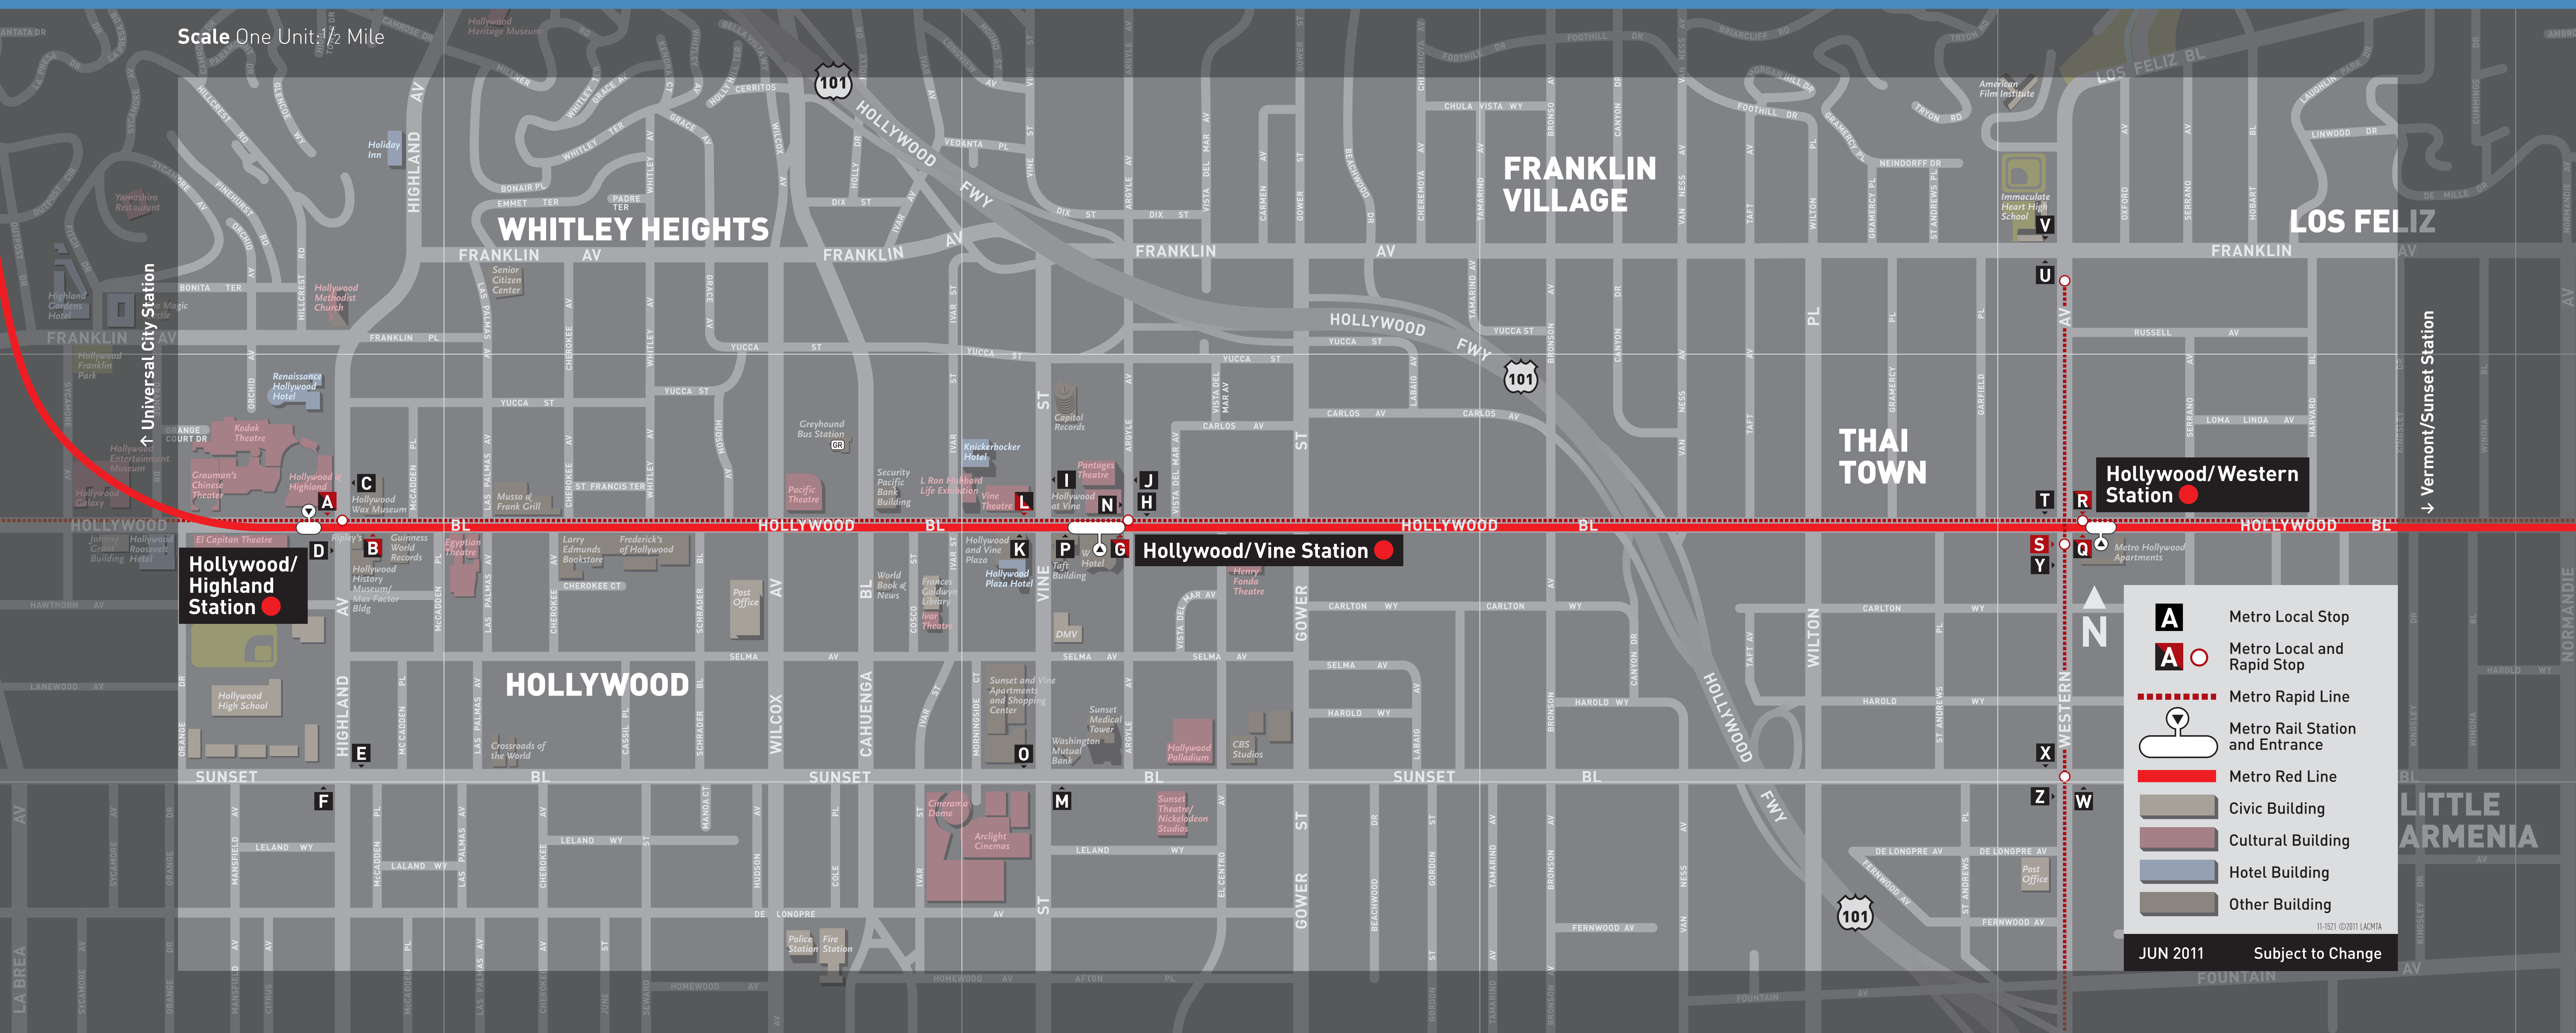

Hollywood Boulevard Connections

Destinations	Lines	Stops	Destinations	Lines	Stops	Destinations	Lines	Stops
Arclight Theatre	210	K	Hancock Park	210	K	South Bay Galleria	210	K
Beachwood Canyon	DASH Beachwood Canyon	I	Henry Fonda Theatre	1 block east of Hollywood/Vine Station	CD	Sunset Bl	2, 302	E, F, M, O, W, X
Bel Air	2, 302	E, O, X	Highland Av	156	G, Q	Sunset Strip	2, 302	E, O, X
Beverly Center	DASH Hollywood-West Hollywood	A	Hillhurst Av	180, 181	BR	Sun Valley	222	K
Bob Hope Airport (BUR) ML, AM	222	B, K	Hollywood/Vine	Metro Red Line ●, 180, 181, 210, 212, 217, 222, 312, 780	BR	Thai Town	180, 181, 780	B, G
Brentwood	2, 302	E, O, X	Hollywood Bl	180, 181, 212, 217, 312, 780	BR	UCLA	2, 302	E, O, X
Burbank Media District	222	B, K	Hollywood Bowl	156, 222	B, C, K	Universal City/CityWalk	Metro Red Line ●, 156, 656	C
Cahuenga Bl/Cahuenga Pass	156, 222	B, C, K	Hollywood Walk of Fame	Along both sides of Hollywood Bl	B, C, K	Van Nuys	Metro Red Line ● to North Hollywood, Metro Orange Line ■, 156, 656	C
Castellammare	2, 302	E, O, X	Hollywood Wax Museum	1 block east of Hollywood/Highland Station	B, K	Vine St	210	K
CBS Television City	217, 780	AL, R	Hollywood Way	222	AL	Washington/Fairfax	217, 780	AL, R
Chesterfield Square	207, 757	S, Y	Inglewood	212, 312	S, Y	Western Av	207, 757	S, Y
Crenshaw Bl	210	K	Jefferson Park	207, 757	B, C, K	Westwood	2, 302	E, O, X
Downtown Los Angeles	Metro Red Line ●, 2, 302	FM, W	John Anson Ford Theatre	156, 222	H, L, N			
Eagle Rock	180, 181, 780	B, G, Q	Kodak Theatre	Metro Red Line ●, 156, 212, 217, 222, 312, 780	R			
Egyptian Theatre	212, 217, 222, 780	H, L, N			R			
El Capitan Theatre	212, 217, 222, 780	R	La Brea Av	212, 312	AL			
Fairfax Av	217, 780	AL, R	Larry Edmunds Bookstore	3 blocks east of Hollywood/Highland Station	C			
Farmers Market	217, 780	AL, R	Laurel Canyon Bl	Metro Red Line ● to North Hollywood, Metro Orange Line ■, 156, 656	B, G, Q			
Fountain Av	DASH Hollywood	D, J, L, N, P, X, Z	Los Feliz	180, 181, 780	AL, R			
Franklin Av	DASH Hollywood	C, J, L	Miracle Mile	212, 217, 312, 780	C			
Glendale ML, AM	180, 181, 780	U, V	North Hollywood	Metro Red Line ●, 156, 656	E, O, X			
		B, G, Q	Pacific Palisades	2, 302	B, G, Q			
			Pasadena	180, 181, 780	K			
			Rossmore Av	210				

Evening Service Notation
Line 212
Boards on Hollywood Bl at Sycamore Av after 7pm. Sycamore Av is 2 blocks west of the Hollywood/Highland Station.

Connecting Services
● Metro Rail: Red
■ Metro Line: Orange
ML Metrolink
AM Amtrak
DASH Municipal Bus Services
LADOT DASH