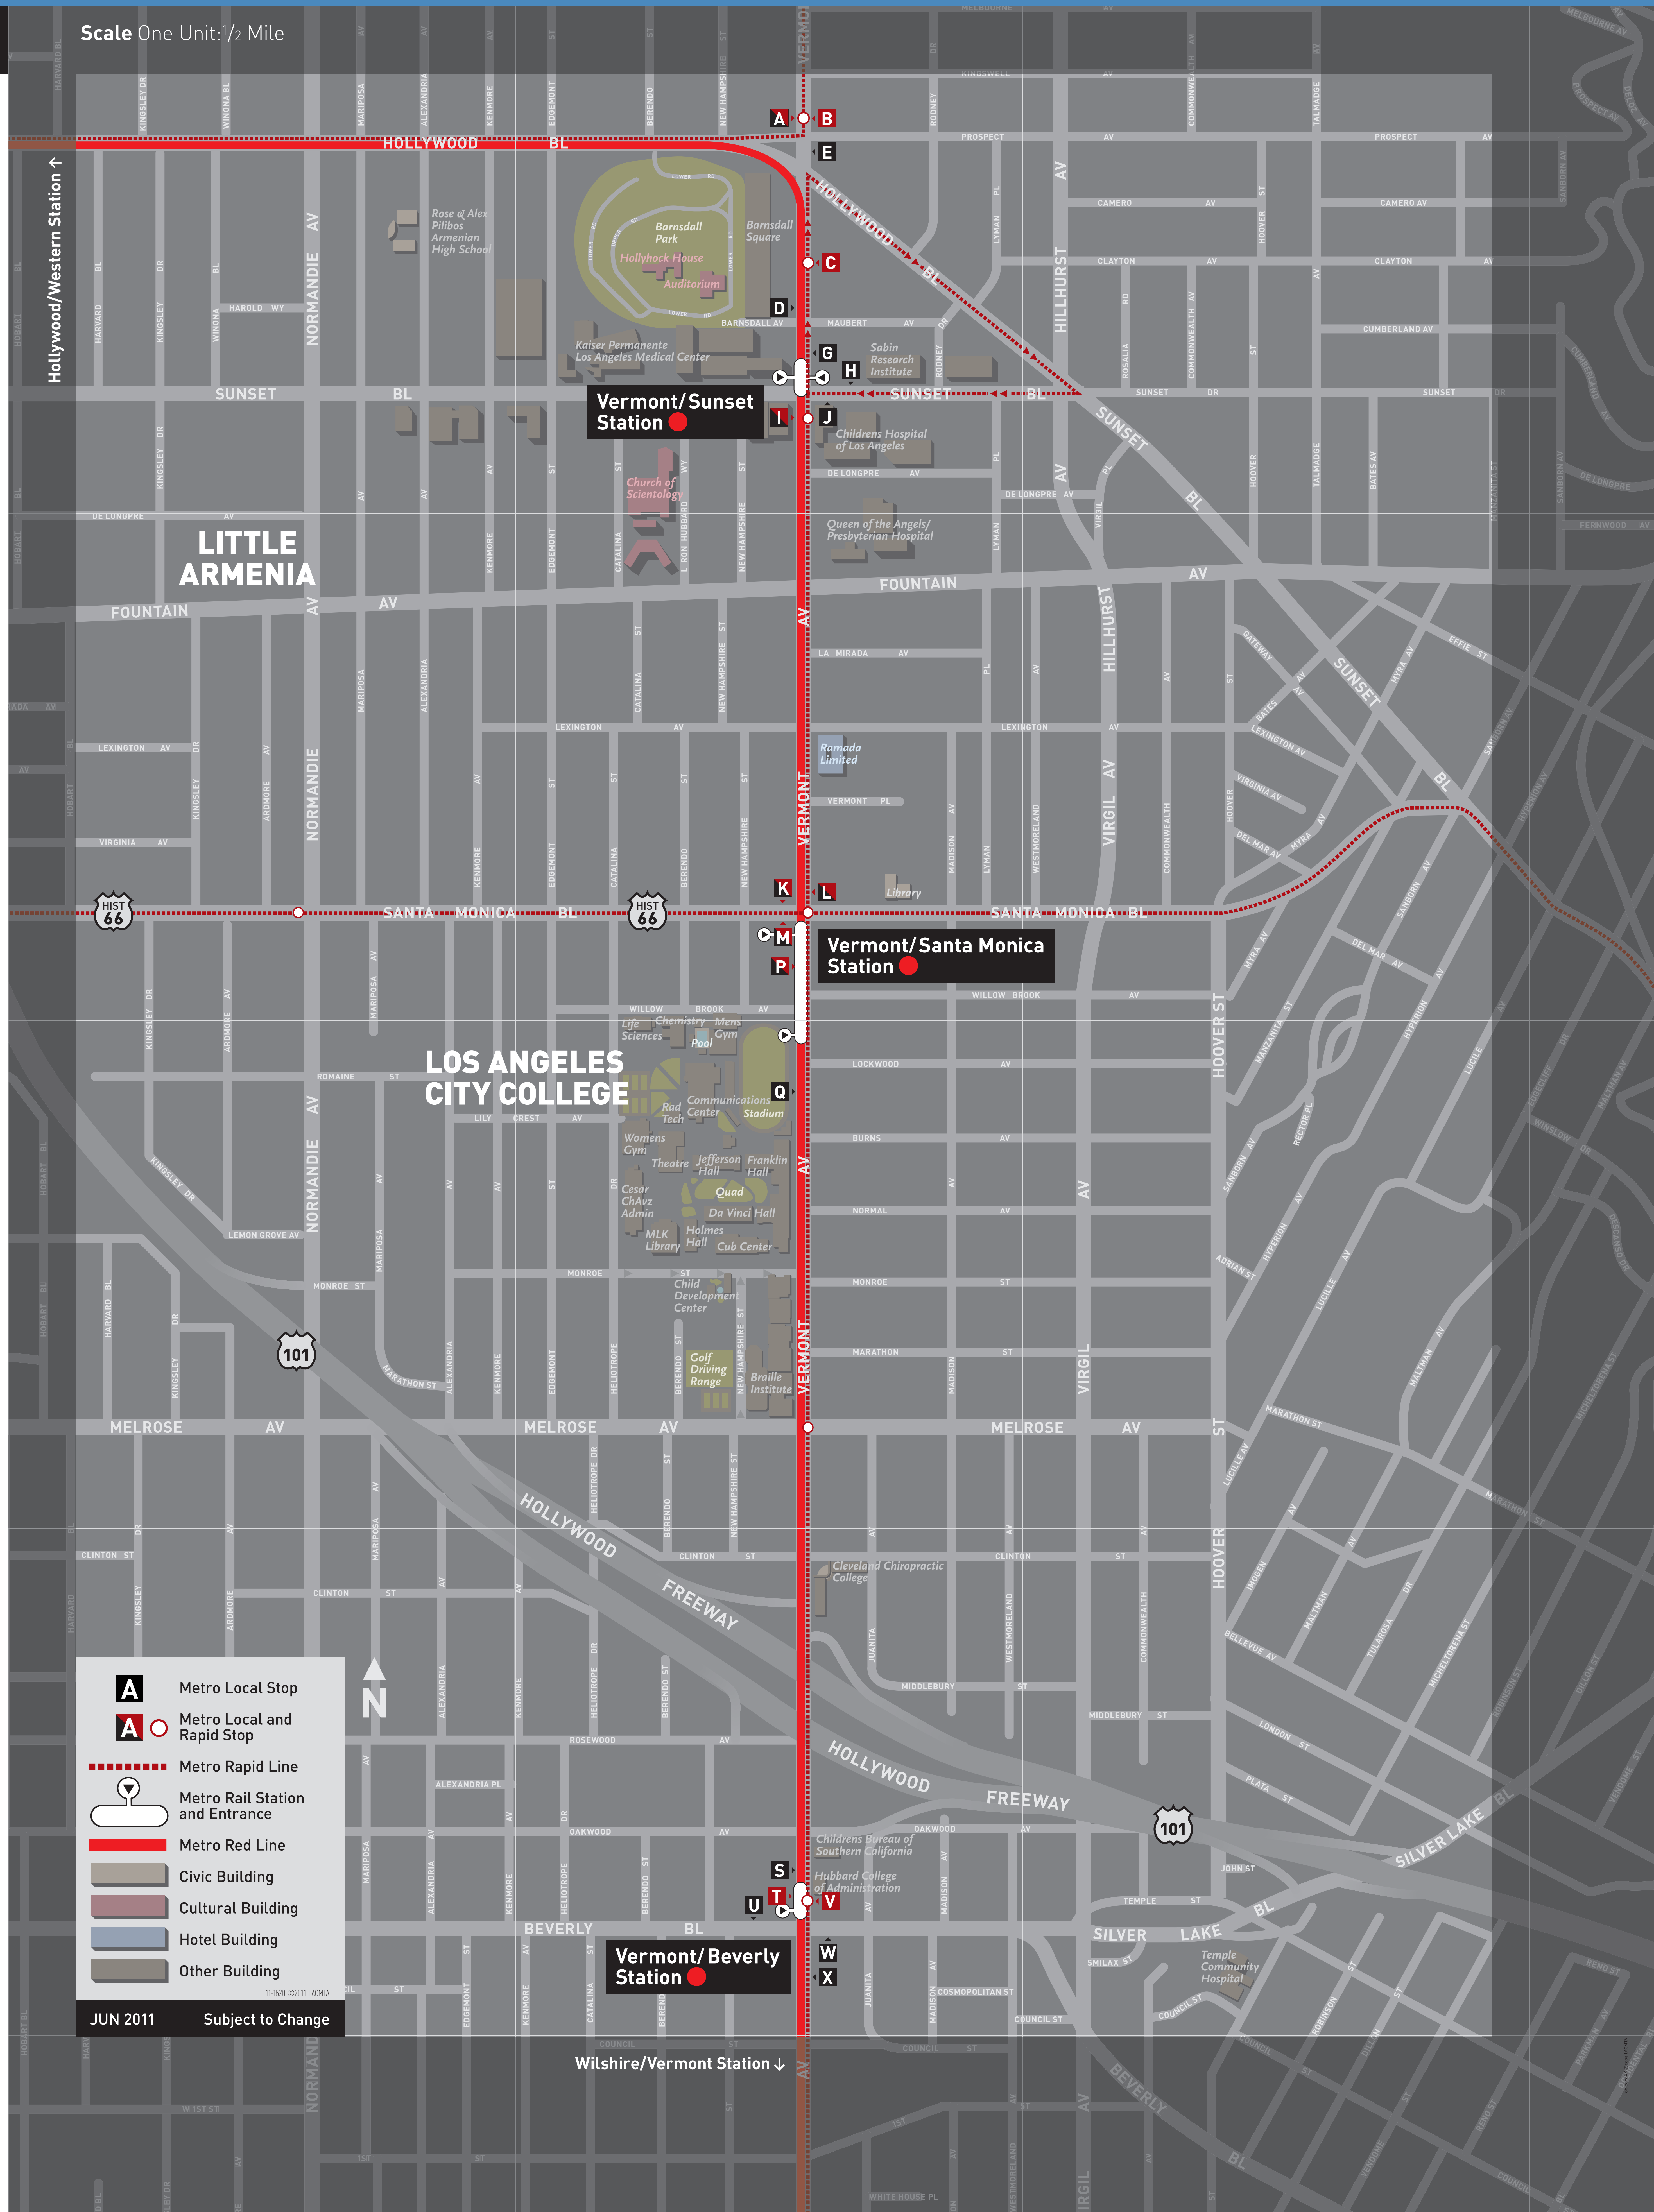

Scale One Unit: 1/2 Mile

Metro

Connecting Services

- Metro Rail: Red, Purple, Blue, and Green
- Metrolink
- Amtrak

Municipal Bus Services

- DASH
- LADOT DASH

JUN 2011 Subject to Change

Wilshire/Vermont Station ↓