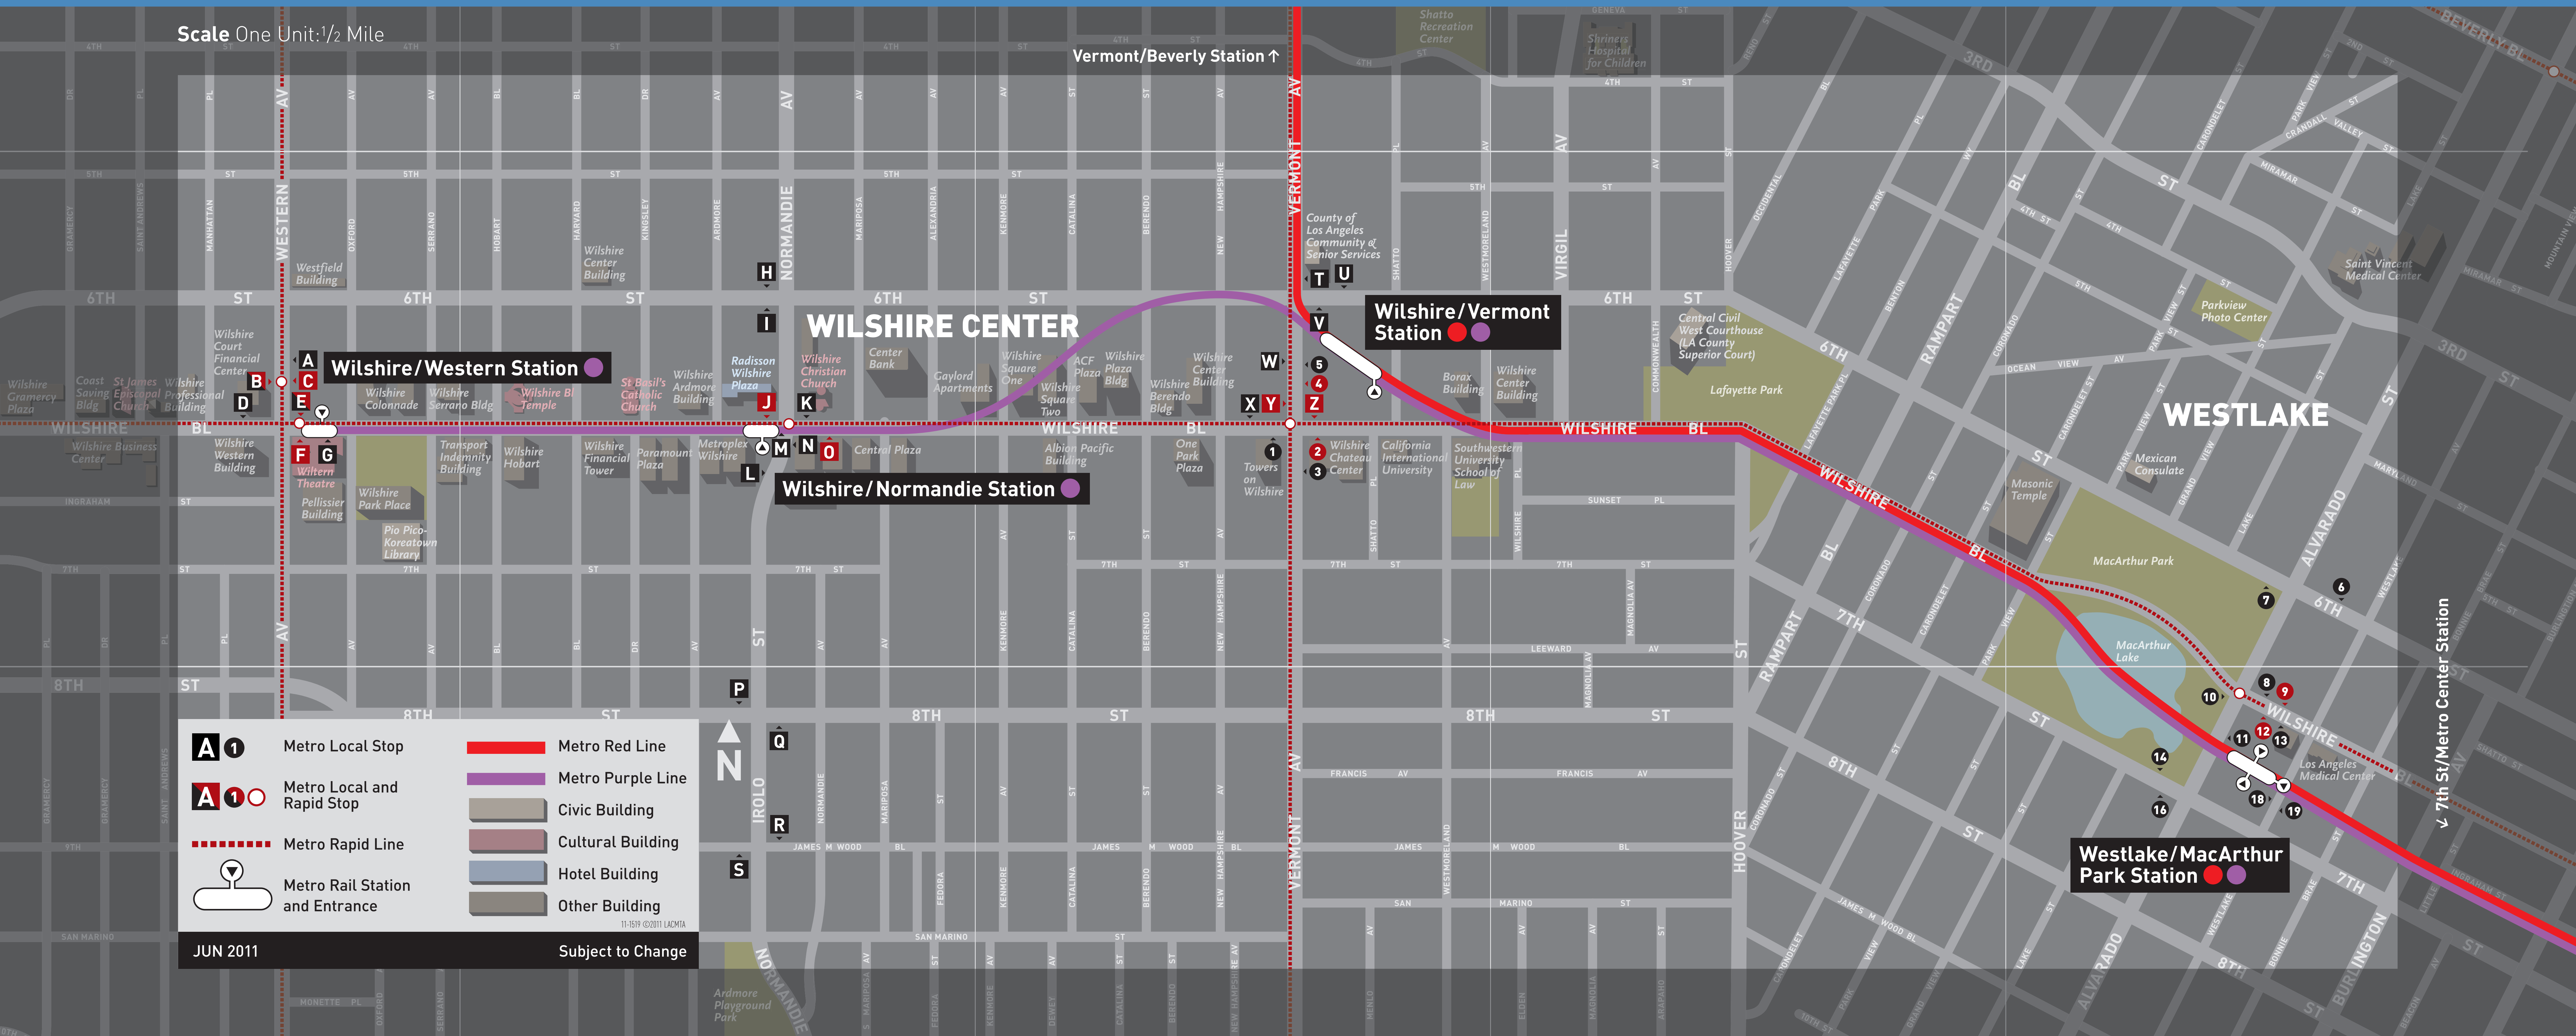

Wilshire Boulevard Connections

Destinations	Lines	Stops	Destinations	Lines	Stops	Destinations	Lines	Stops
6th St	18	E H I U V 6 7	L.A. LIVE	Metro Red or Purple Line ●● to Metro Blue Line ●		St Vincent Medical Center	200	11
7th St	51, 52, 352	W 14 16	La Brea Tar Pits/Page Museum	20, 720	D E J K X Z 8 9	Union Av	DASH Pico-Union/Echo Park	18 19
8th St	66	P Q	La Cienega Bl/Restaurant Row	20, 720	D E J K X Z 8 9	Universal City/CityWalk	Metro Red Line ●	W Y 10
Alvarado St	200	10 11	LA City College	Metro Red Line ●, 204, 754	D E J K X Z 8 9	USC	200, 204, 754	D
Arlington Av	209	D	LA County Museum of Art	20, 720	4 5	Van Ness Av	209	4 5
Athens	204, 206, 207, 754, 757	B D L W Y	LA County Museum of Natural History	204, 754	D E J K X Z 8 9	Vermont Av – Northbound	204, 754	W Y
Atwater Village	603	D E J K X Z 8 9	LA Memorial Coliseum	200, 204, 754	W Y	Vermont Av – Southbound	204, 754	W Y
Beverly Hills	20, 720	Z 8 9	Los Angeles Trade-Tech College	603, DASH Pico-Union/Echo Park	W Y 10	Vermont Metro Rail Station ●	204, 206, 754	L W Y
Country Club Park	209	D	Loyola Law School	DASH Pico-Union/Echo Park	18	West Adams	206	L
Crenshaw	710	B	MacArthur Park	Metro Red Line ●	10	West LA VA Medical Center	720	E J Z 9
Crenshaw Metro Rail Station ●	207, 710, 757	B E	Miracle Mile	20, 720	D E J K X Z 8 9	Westlake Av	Metro Red or Purple Line ●●	A B C
Downtown Los Angeles	Metro Red or Purple Line ●●, 18, 20, 51, 52, 66, 352, 720	F G I M O Q V W 1 2 7 12 13 15	Normandie Av	206	D E J K X Z 8 9	Westwood	20, 720	D E J K X Z 8 9
Echo Park	200	11	North Hollywood	Metro Red Line ●	L N	Wilshire Bl Temple	Metro Purple Line ●	F G M O 1 2 13
El Monte (ML GR)	FT481	G M 1 13	North University Park	200, 204, 754	W Y 10	Wilshire Bl – Eastbound	20, 720	D E J K X Z 8 9
Exposition Park/Museums	200, 204, 754	W Y 10	Petersen Automotive Museum	20, 720	D E J K X Z 8 9	Wilshire Bl – Westbound	20, 720	D E J K X Z 8 9
Glendale Galleria	201, 603	T 19	Rampart Bl	603	D E J K X Z 8 9	Wilshire Center	Metro Purple Line ●, 720	Z
Glendale (ML AM)	603	D E J K X Z 8 9	Saint Basil's Catholic Church	Metro Purple Line ●	19	Wiltern Theatre	Metro Purple Line ●	
Hancock Park	20, 720	D	Saint James Episcopal Church	Metro Purple Line ●				
Hawthorne	209	4 18	Santa Monica	20 (Owl), 720	D E J K X Z 8 9			
Hollywood	Metro Red Line ●	D	Shrine Auditorium	200	10			
Hoover St	200, 603	12 13	Silver Lake	201	T			
Hospital of the Good Samaritan	20, 720	D E	Social Security Administration	Metro Purple Line ●	E			
Hyde Park	209	D E	South Bay Galleria	710				
Inglewood	209, 710	D W Y	Southwestern University		E			
Jefferson Park	204, 209, 754	A B R S T W	School of Law	20, 720	8 9			
Koreatown	DASH Wilshire Center/Koreatown	8						