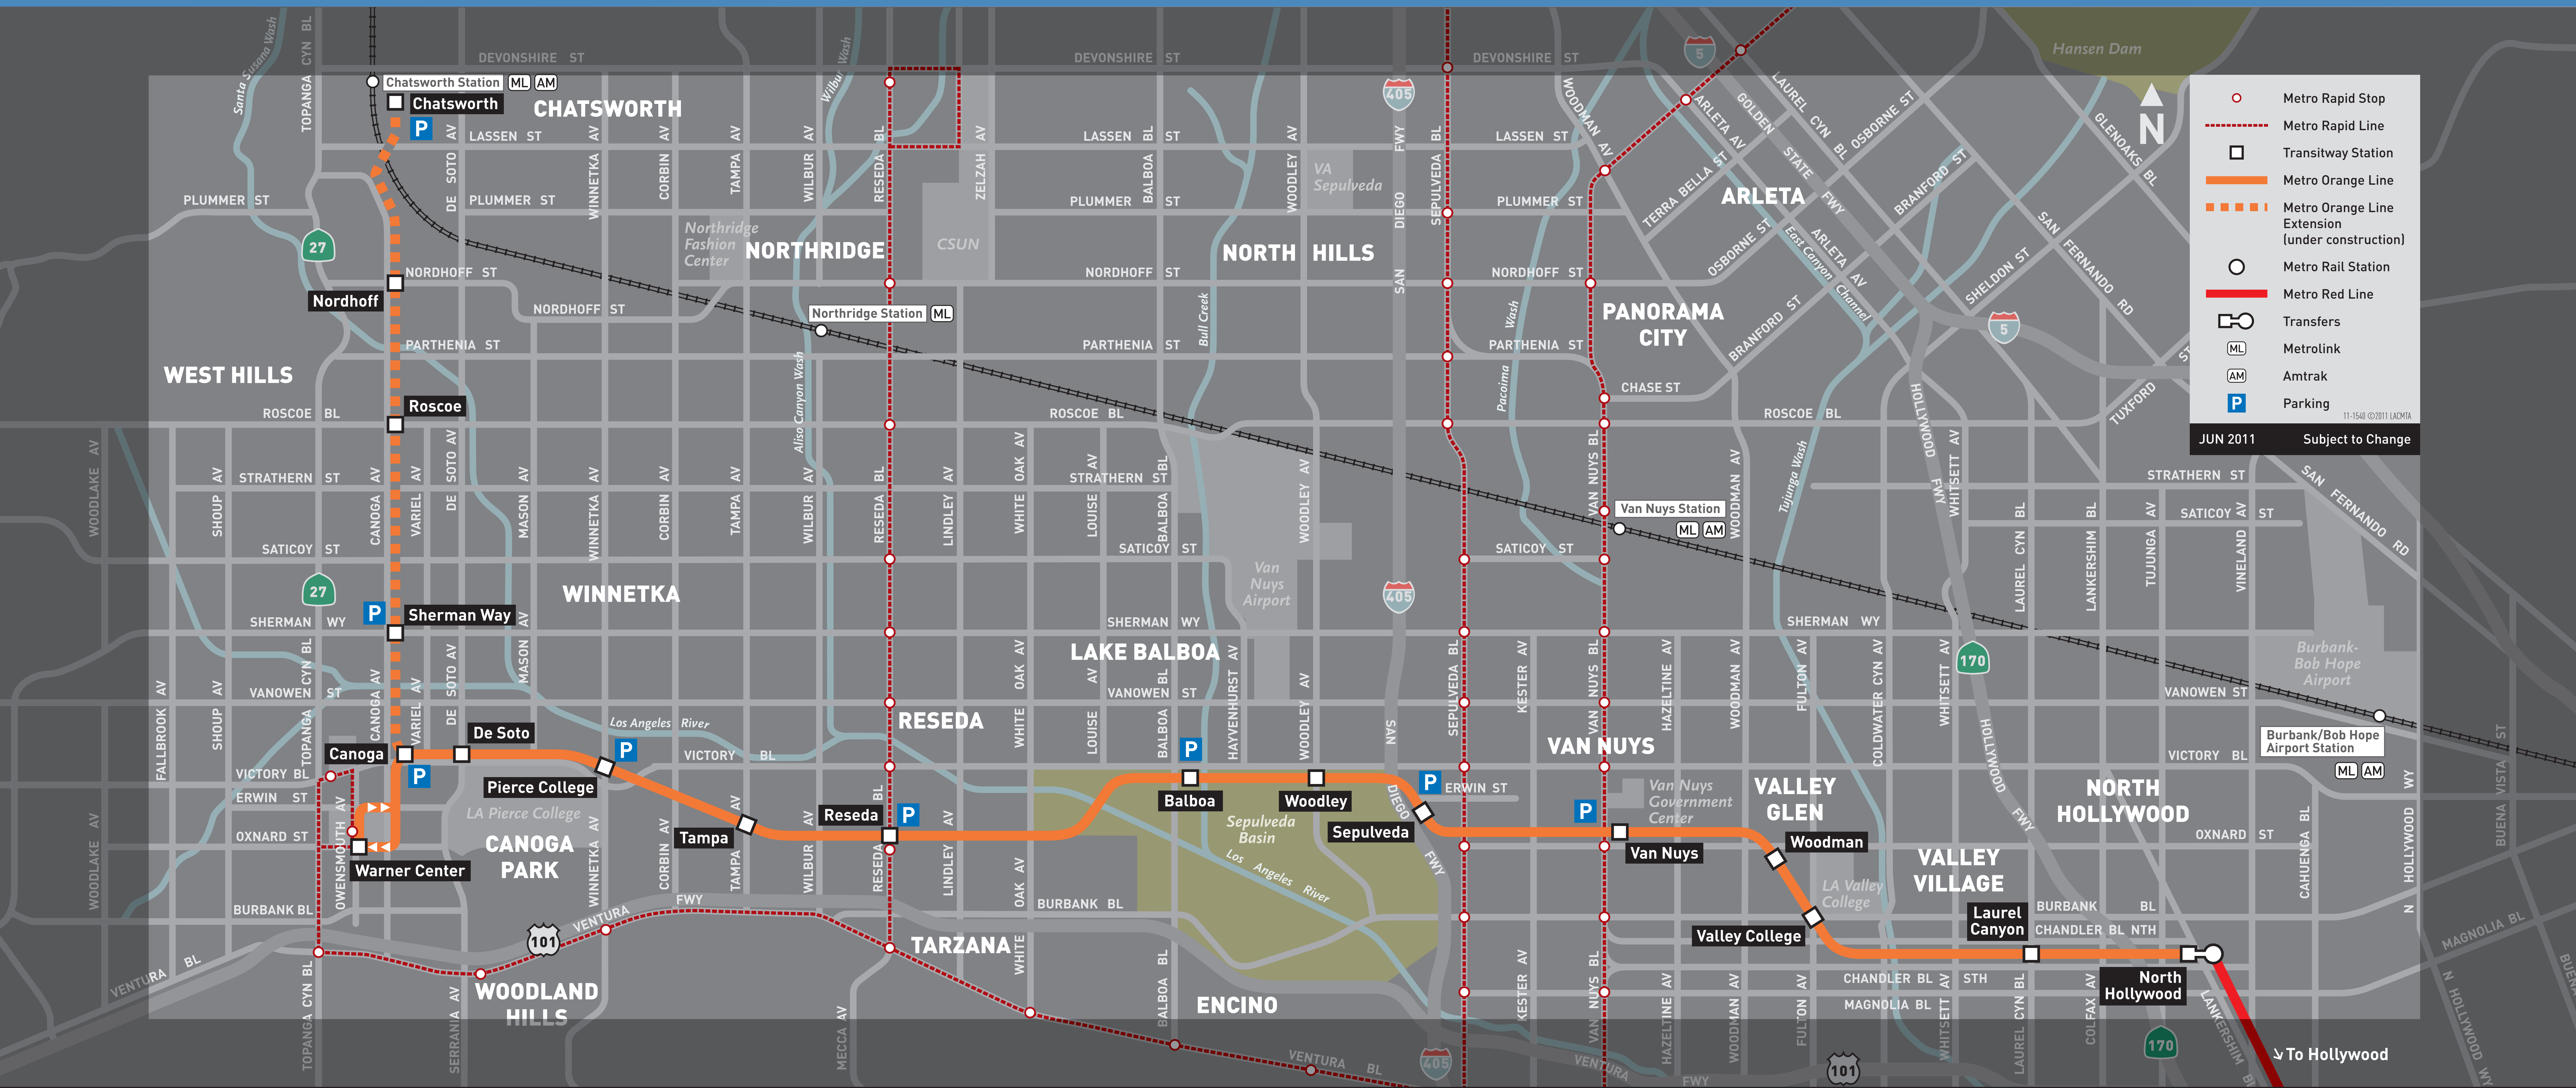

Metro Orange Line Connections

Legend

- Metro Rapid Stop
- Metro Rapid Line
- Transitway Station
- Metro Orange Line
- Metro Orange Line Extension (under construction)
- Metro Rail Station
- Metro Red Line
- Transfers
- Metrolink
- Amtrak
- Parking

Connecting Services

- Metro Rail: Red, Purple and Blue
- Metro Liner: Orange
- Metrolink
- Amtrak
- LAX Flyaway Bus

Municipal Bus Services

- AV Antelope Valley Transit
- BB Burbank Bus
- CE LADOT Commuter Express
- DASH LADOT DASH
- SC Santa Clarita Transit
- VISTA Ventura Intercity Service Transit Authority