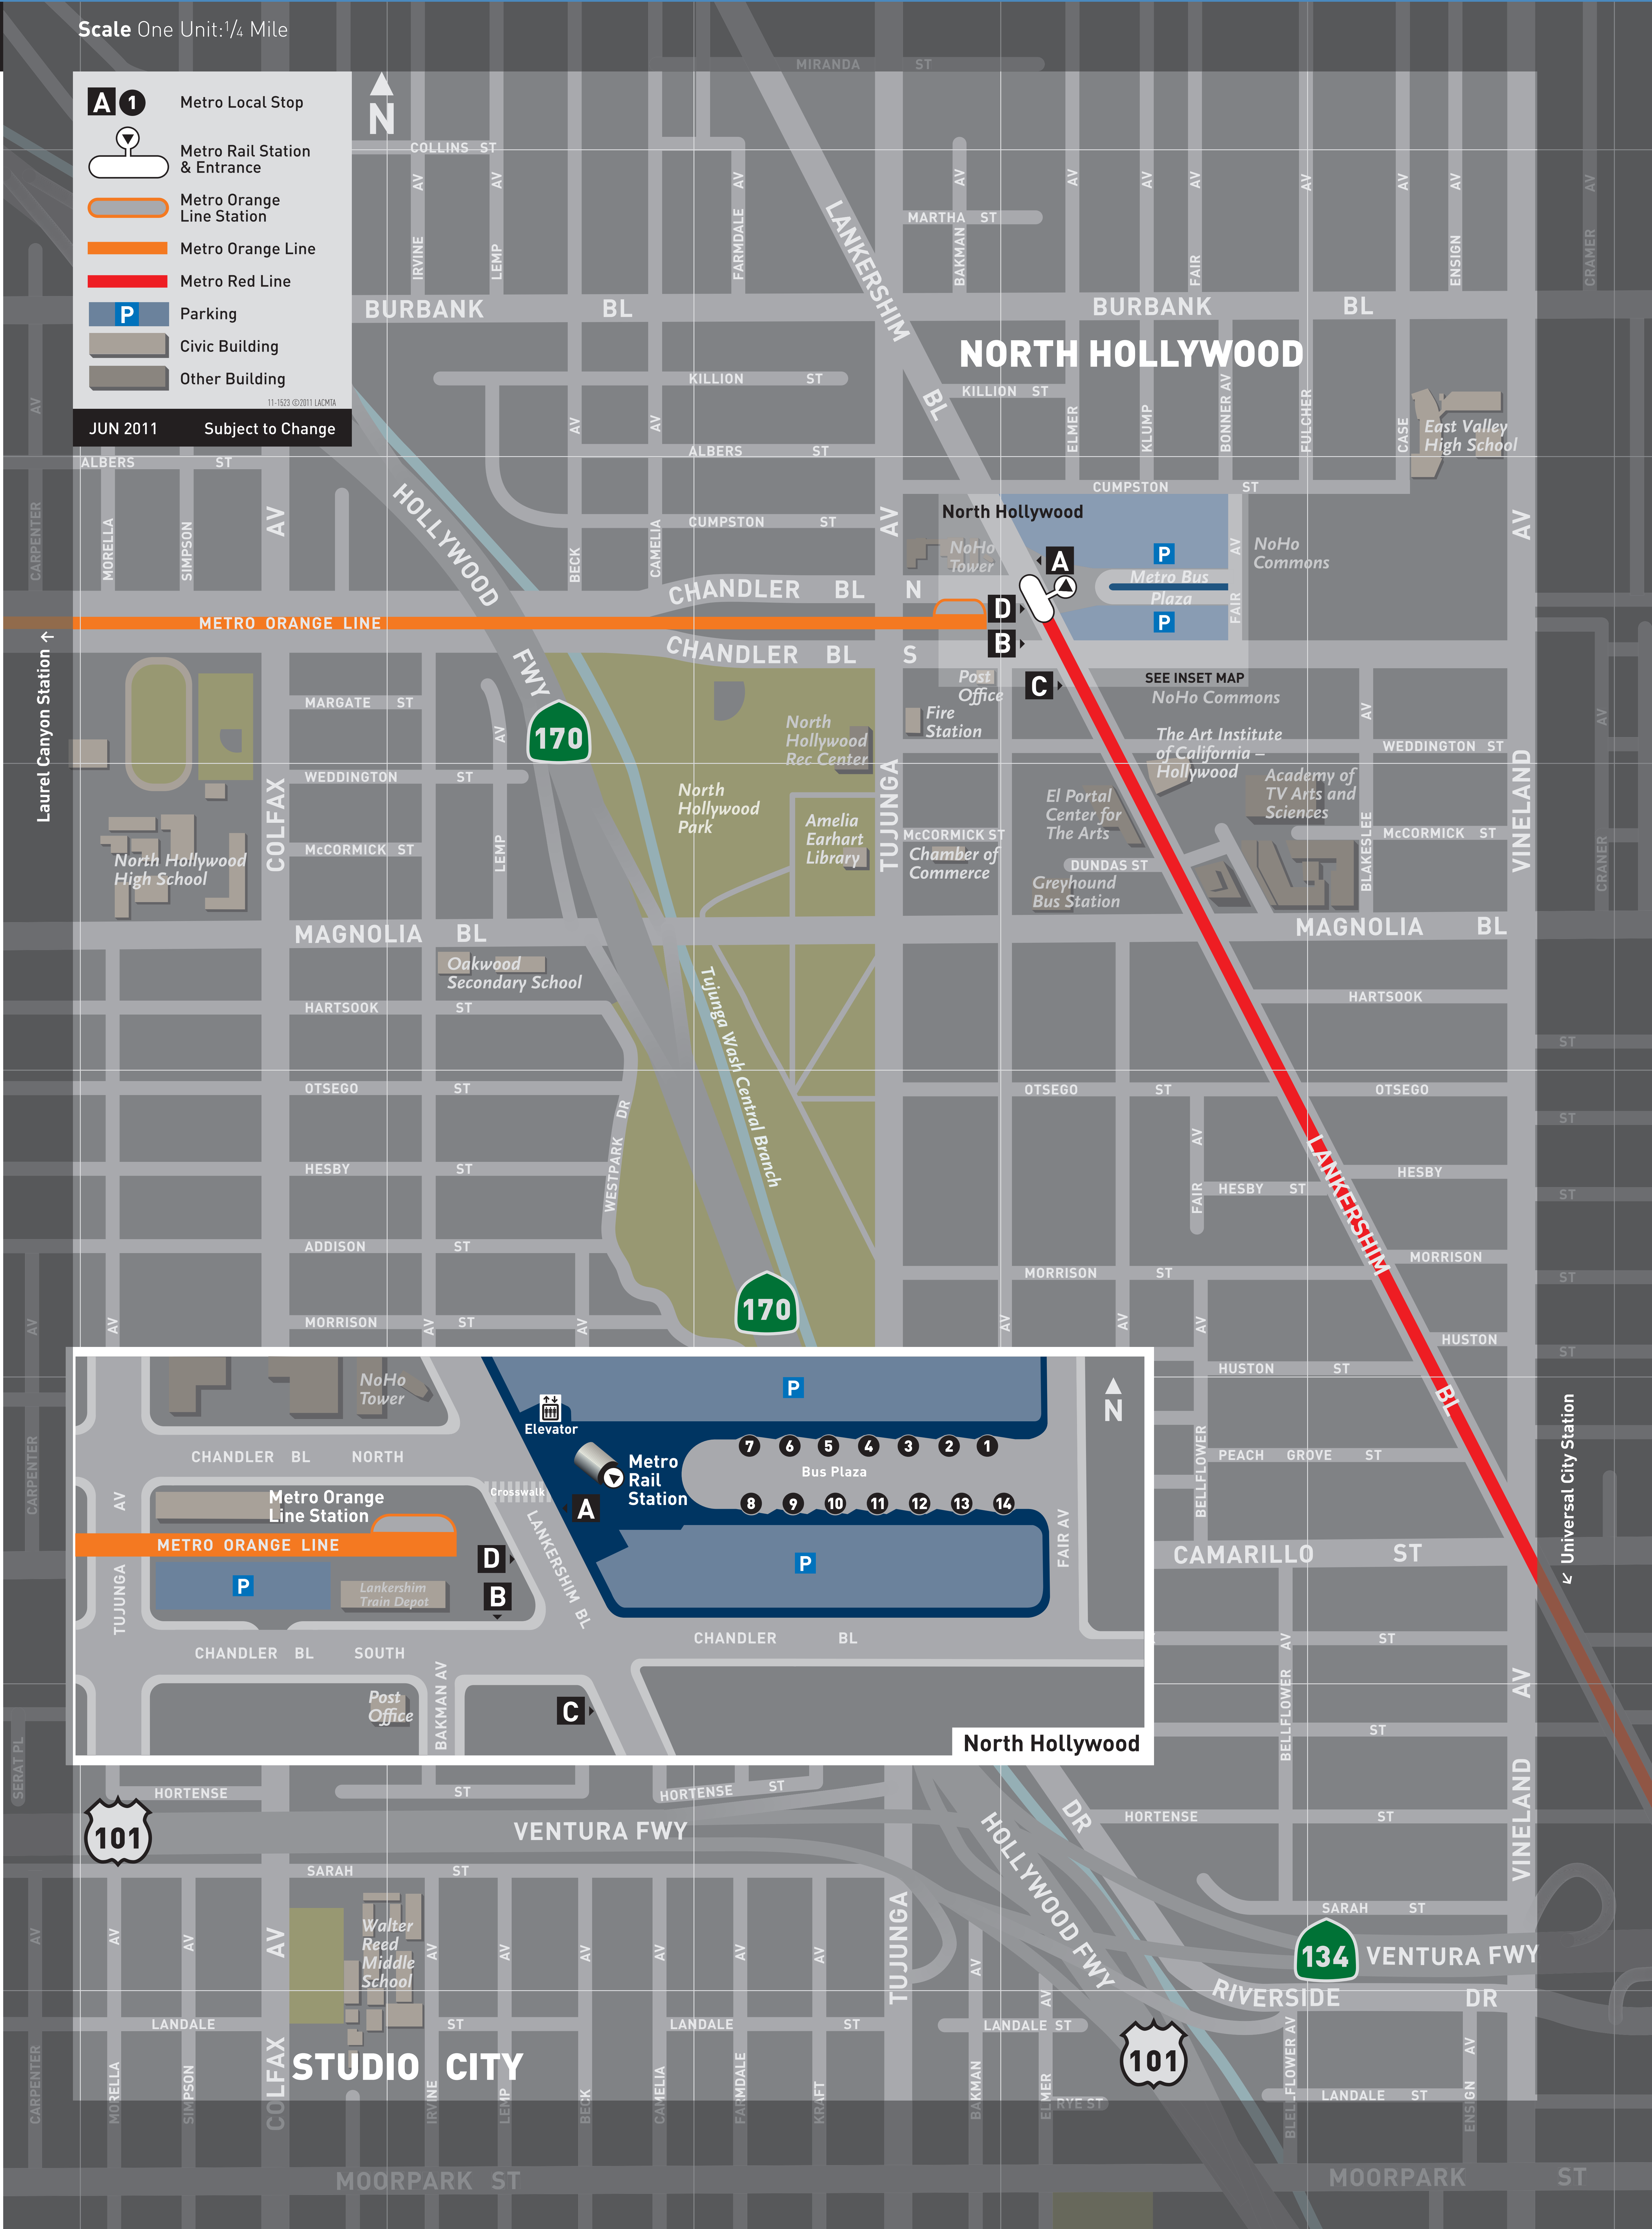

Scale One Unit: 1/4 Mile

A 1 Metro Local Stop

Metro Rail Station & Entrance

Metro Orange Line Station

Metro Orange Line

Metro Red Line

Parking

Civic Building

Other Building

JUN 2011 Subject to Change

Connecting Services

- Metro Rail: Red, Purple and Blue
- Metro Liner: Orange
- Metrolink
- Amtrak

Municipal Bus Services

- BB Burbank Bus
- CE Commuter Express (LADOT)
- SC Santa Clarita Transit