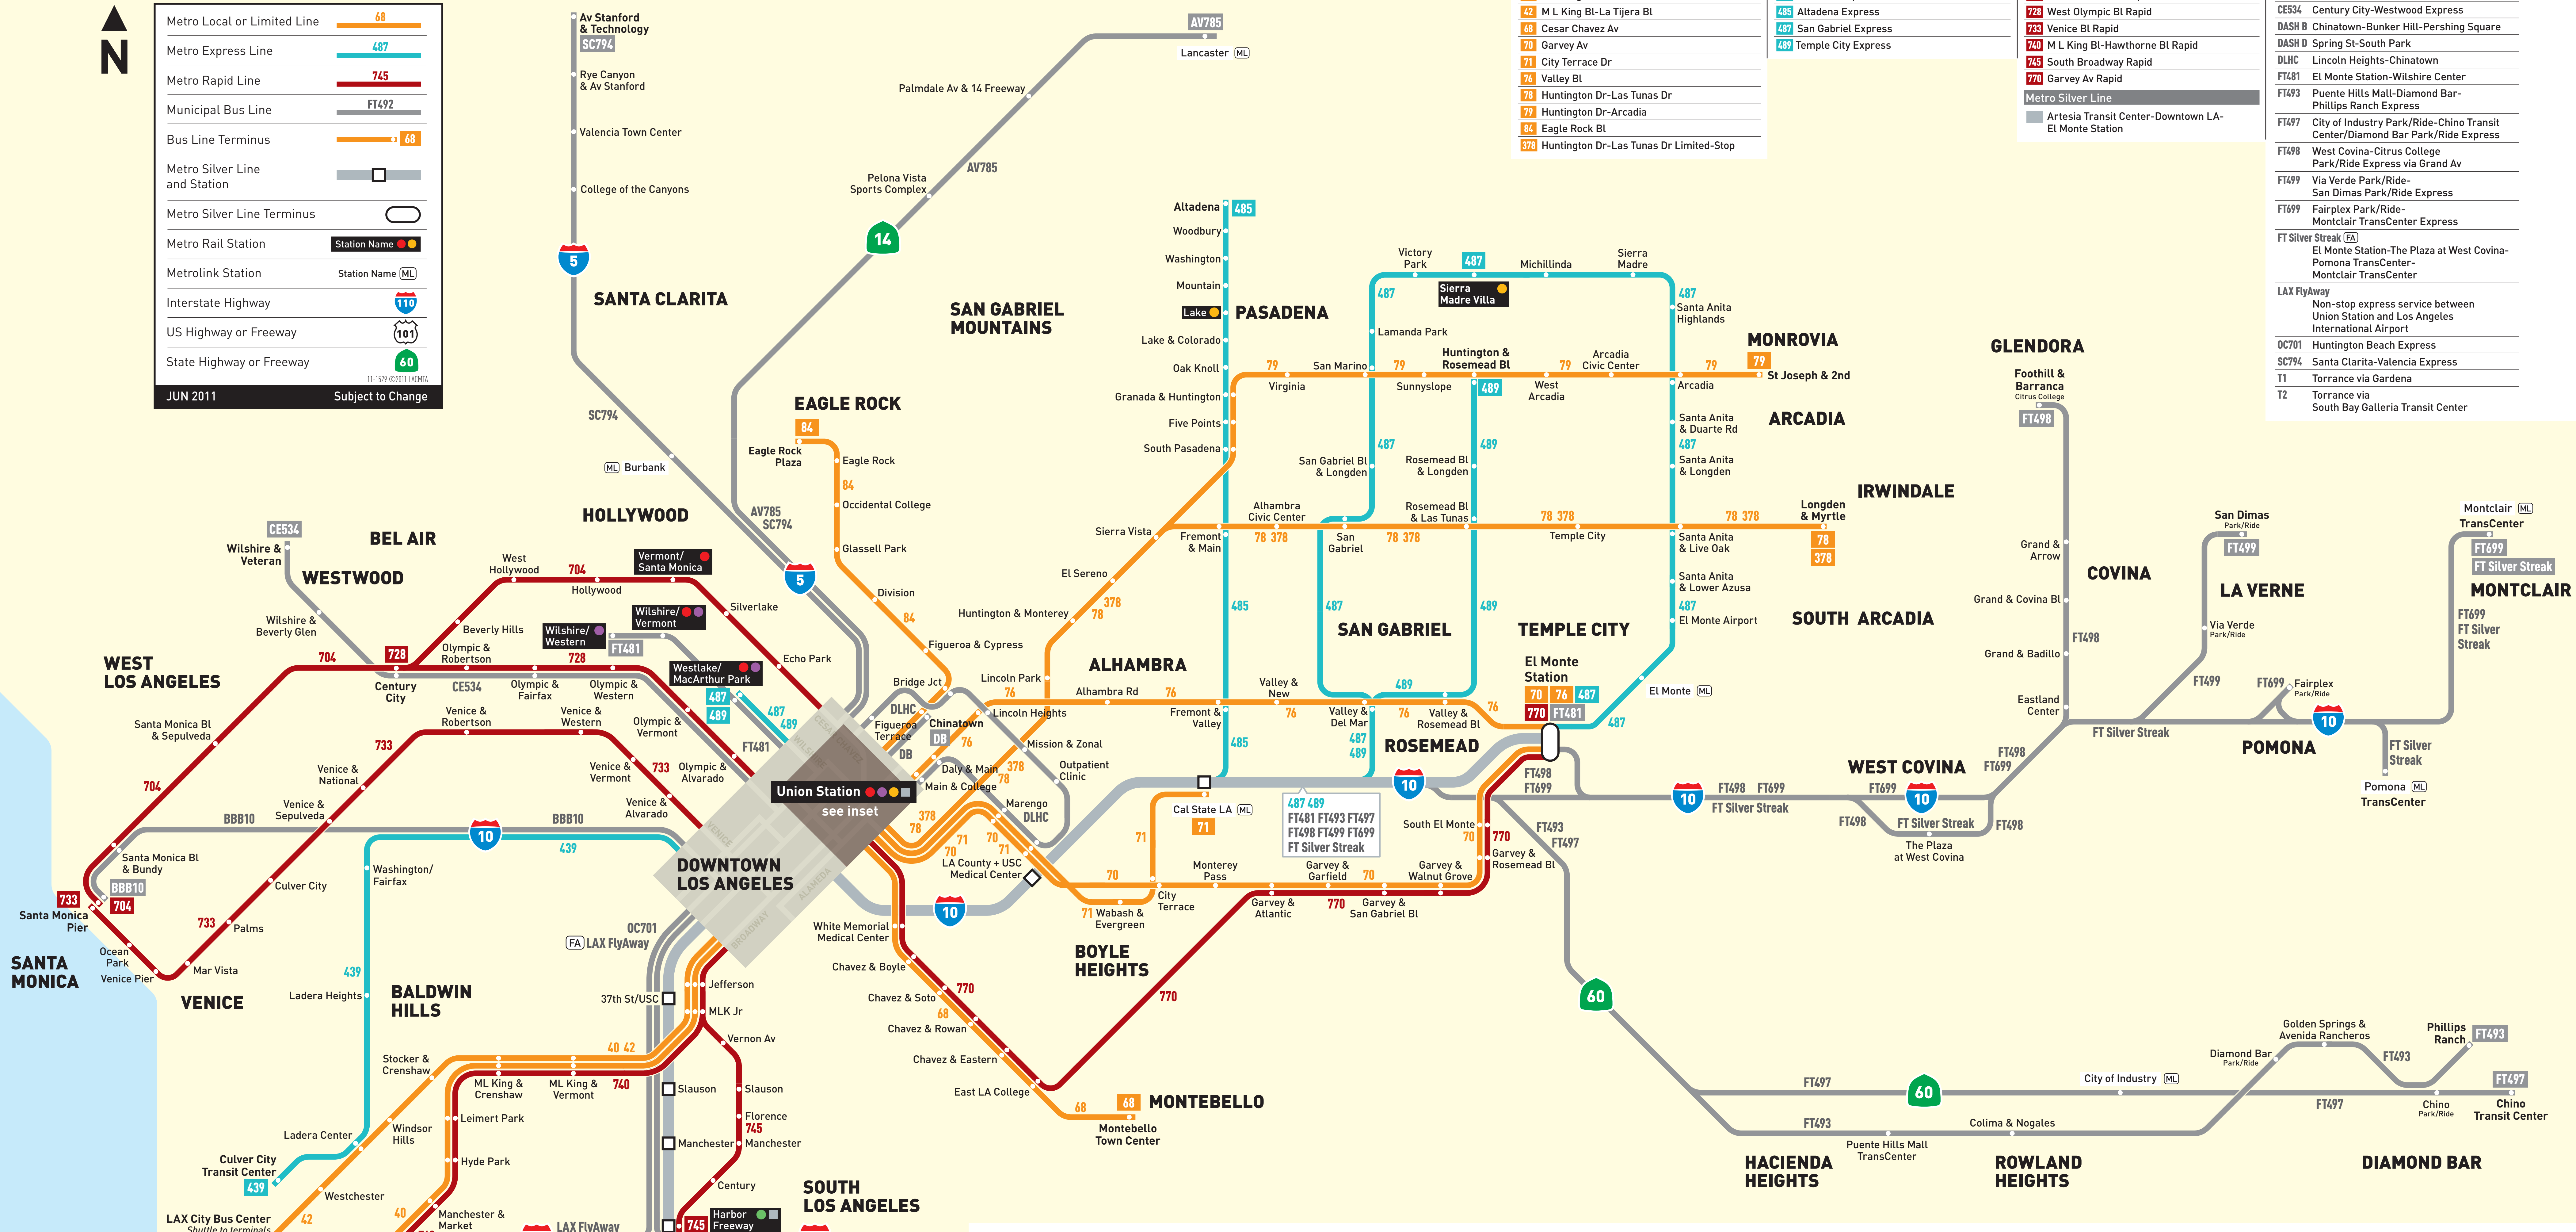

Union Station Bus Services

MAP IS NOT TO SCALE

Metro Services to/from Union Station

Municipal Services

Legend

- Metro Local or Limited Line: 68
- Metro Express Line: 487
- Metro Rapid Line: 745
- Municipal Bus Line: FT492
- Bus Line Terminus: 68
- Metro Silver Line and Station: [Symbol]
- Metro Silver Line Terminus: [Symbol]
- Metro Rail Station: Station Name [Symbol]
- Metrolink Station: Station Name [ML]
- Interstate Highway: 116
- US Highway or Freeway: 101
- State Highway or Freeway: 60

JUN 2011 Subject to Change

Metro Local and Limited

- 79 M L King Bl-Hawthorne Bl
- 72 M L King Bl-La Tijera Bl
- 64 Cesar Chavez Av
- 61 Garvey Av
- 67 City Terrace Dr
- 63 Valley Bl
- 62 Huntington Dr-Las Tunas Dr
- 69 Huntington Dr-Arcadia
- 65 Eagle Rock Bl
- 66 Huntington Dr-Las Tunas Dr Limited-Stop

Metro Express

- 437 Fox Hills Express
- 485 Altadena Express
- 487 San Gabriel Express
- 489 Temple City Express

Metro Rapid

- 704 Santa Monica Bl Rapid
- 720 West Olympic Bl Rapid
- 723 Venice Bl Rapid
- 724 M L King Bl-Hawthorne Bl Rapid
- 725 South Broadway Rapid
- 727 Garvey Av Rapid

Metro Silver Line

- Artesia Transit Center-Downtown LA-El Monte Station

Union Station

Connecting Services

- Metro Rail Lines: Red, Purple, Blue, Green and Gold
- Metro Silver Line
- Metrolink
- Amtrak
- Greyhound (discharge only)
- Flyaway

Municipal Bus Services

- AV Antelope Valley Transit Authority
- BBB Santa Monica's Big Blue Bus
- CE Commuter Express (LADOT)
- DASH LADOT DASH
- FT Foothill Transit
- OC Orange County Transportation Authority
- SC Santa Clarita Transit
- T Torrance Transit

Destinations Lines Stops

A	Alhambra	76, 78, 79, 378, 485	B, C, L, O	
	Altadena via Lake	485	K	
	Arcadia	78, 79, 378	K, C	
	Artesia Transit Center	Metro Silver Line	J	
B	Baldwin Hills	439	O	
	Baldwin Park (ML)	Metro Silver Line	to 190	K
	Beverly Hills	Metro Purple Line	to 20, 720, 704	K
	Bob Hope Airport (BUR) (ML) (AM)	Metro Gold Line	68, 770	B, C
	Boyle Heights	40, 42, 740, 745	A, F, I, O	
	Broadway	40, 42, 740, 745	A, F, I, O	
C	Call Poly Pomona	Metro Silver Line	to 190, 194	K
	Carson	Metro Silver Line	to 246	J
	Century City	704, 728, CE534	O, O, O	
	Chinatown	Metro Gold Line	68, DASH B	A, D, H
	City Terrace	70, 71	L, C	
	Covina (ML)	Metro Silver Line	to 190	K
	Crenshaw	40, 42, 740	A, F, I, O	
	CSULA Station	Metro Silver Line	71, 485, 487, 489, FT Silver Streak, FT481	B, C, J, O
	Culver City	439, 733	O, O	
D	Disneyland	Metro Red/Purple Lines	to 460 at 7th St/Metro Center Station	O
	Downtown LA	Metro Red/Purple Lines	to 460 at 7th St/Metro Center Station	O
E	East LA	Metro Gold Line	68, 770	B, C
	Eastland Center	Metro Silver Line	to 190, 194	K
	El Monte Station	Metro Silver Line	to 190, FT Silver Streak	K
	El Sereno	78, 79, 378	B, C	
F	Fairplex Park/Ride	Metro Red/Purple Lines	to 460 at 7th St/Metro Center Station	O
H	Hawthorne	40, 740	A, F, I, O	
	Hollywood	Metro Red Line	68	O
	Huntington Beach	OC701	O	
	Hyde Park	40, 740	A, F, I, O	
I	Industry (ML)	Metro Silver Line	to 194, FT497	K
	Inglewood	40, 740	A, F, I, O	
L	LA Convention Center	Metro Red/Purple Lines	to Metro Blue/Silver Lines	O
	LA LIVE	728, 733	O	
	LA County-USC Medical Center Station	Metro Silver Line	70, 71, 485, 487, 489, FT Silver Streak, FT481	B, C, J, O
	Lancaster (ML)	AV785	O	
	La Puente	Metro Silver Line	to 194	K
	Lawndale	Metro Silver Line	to 344; 40, 740	B, C, J, O
	LAX Airport	42, LAX Flyaway (FA)	A, F, I, O	
	Leimert Park	40, 42, 740	A, F, I, O	
	Lincoln Heights	Metro Gold Line	68, 76, 78, 79, 378	B, C, L