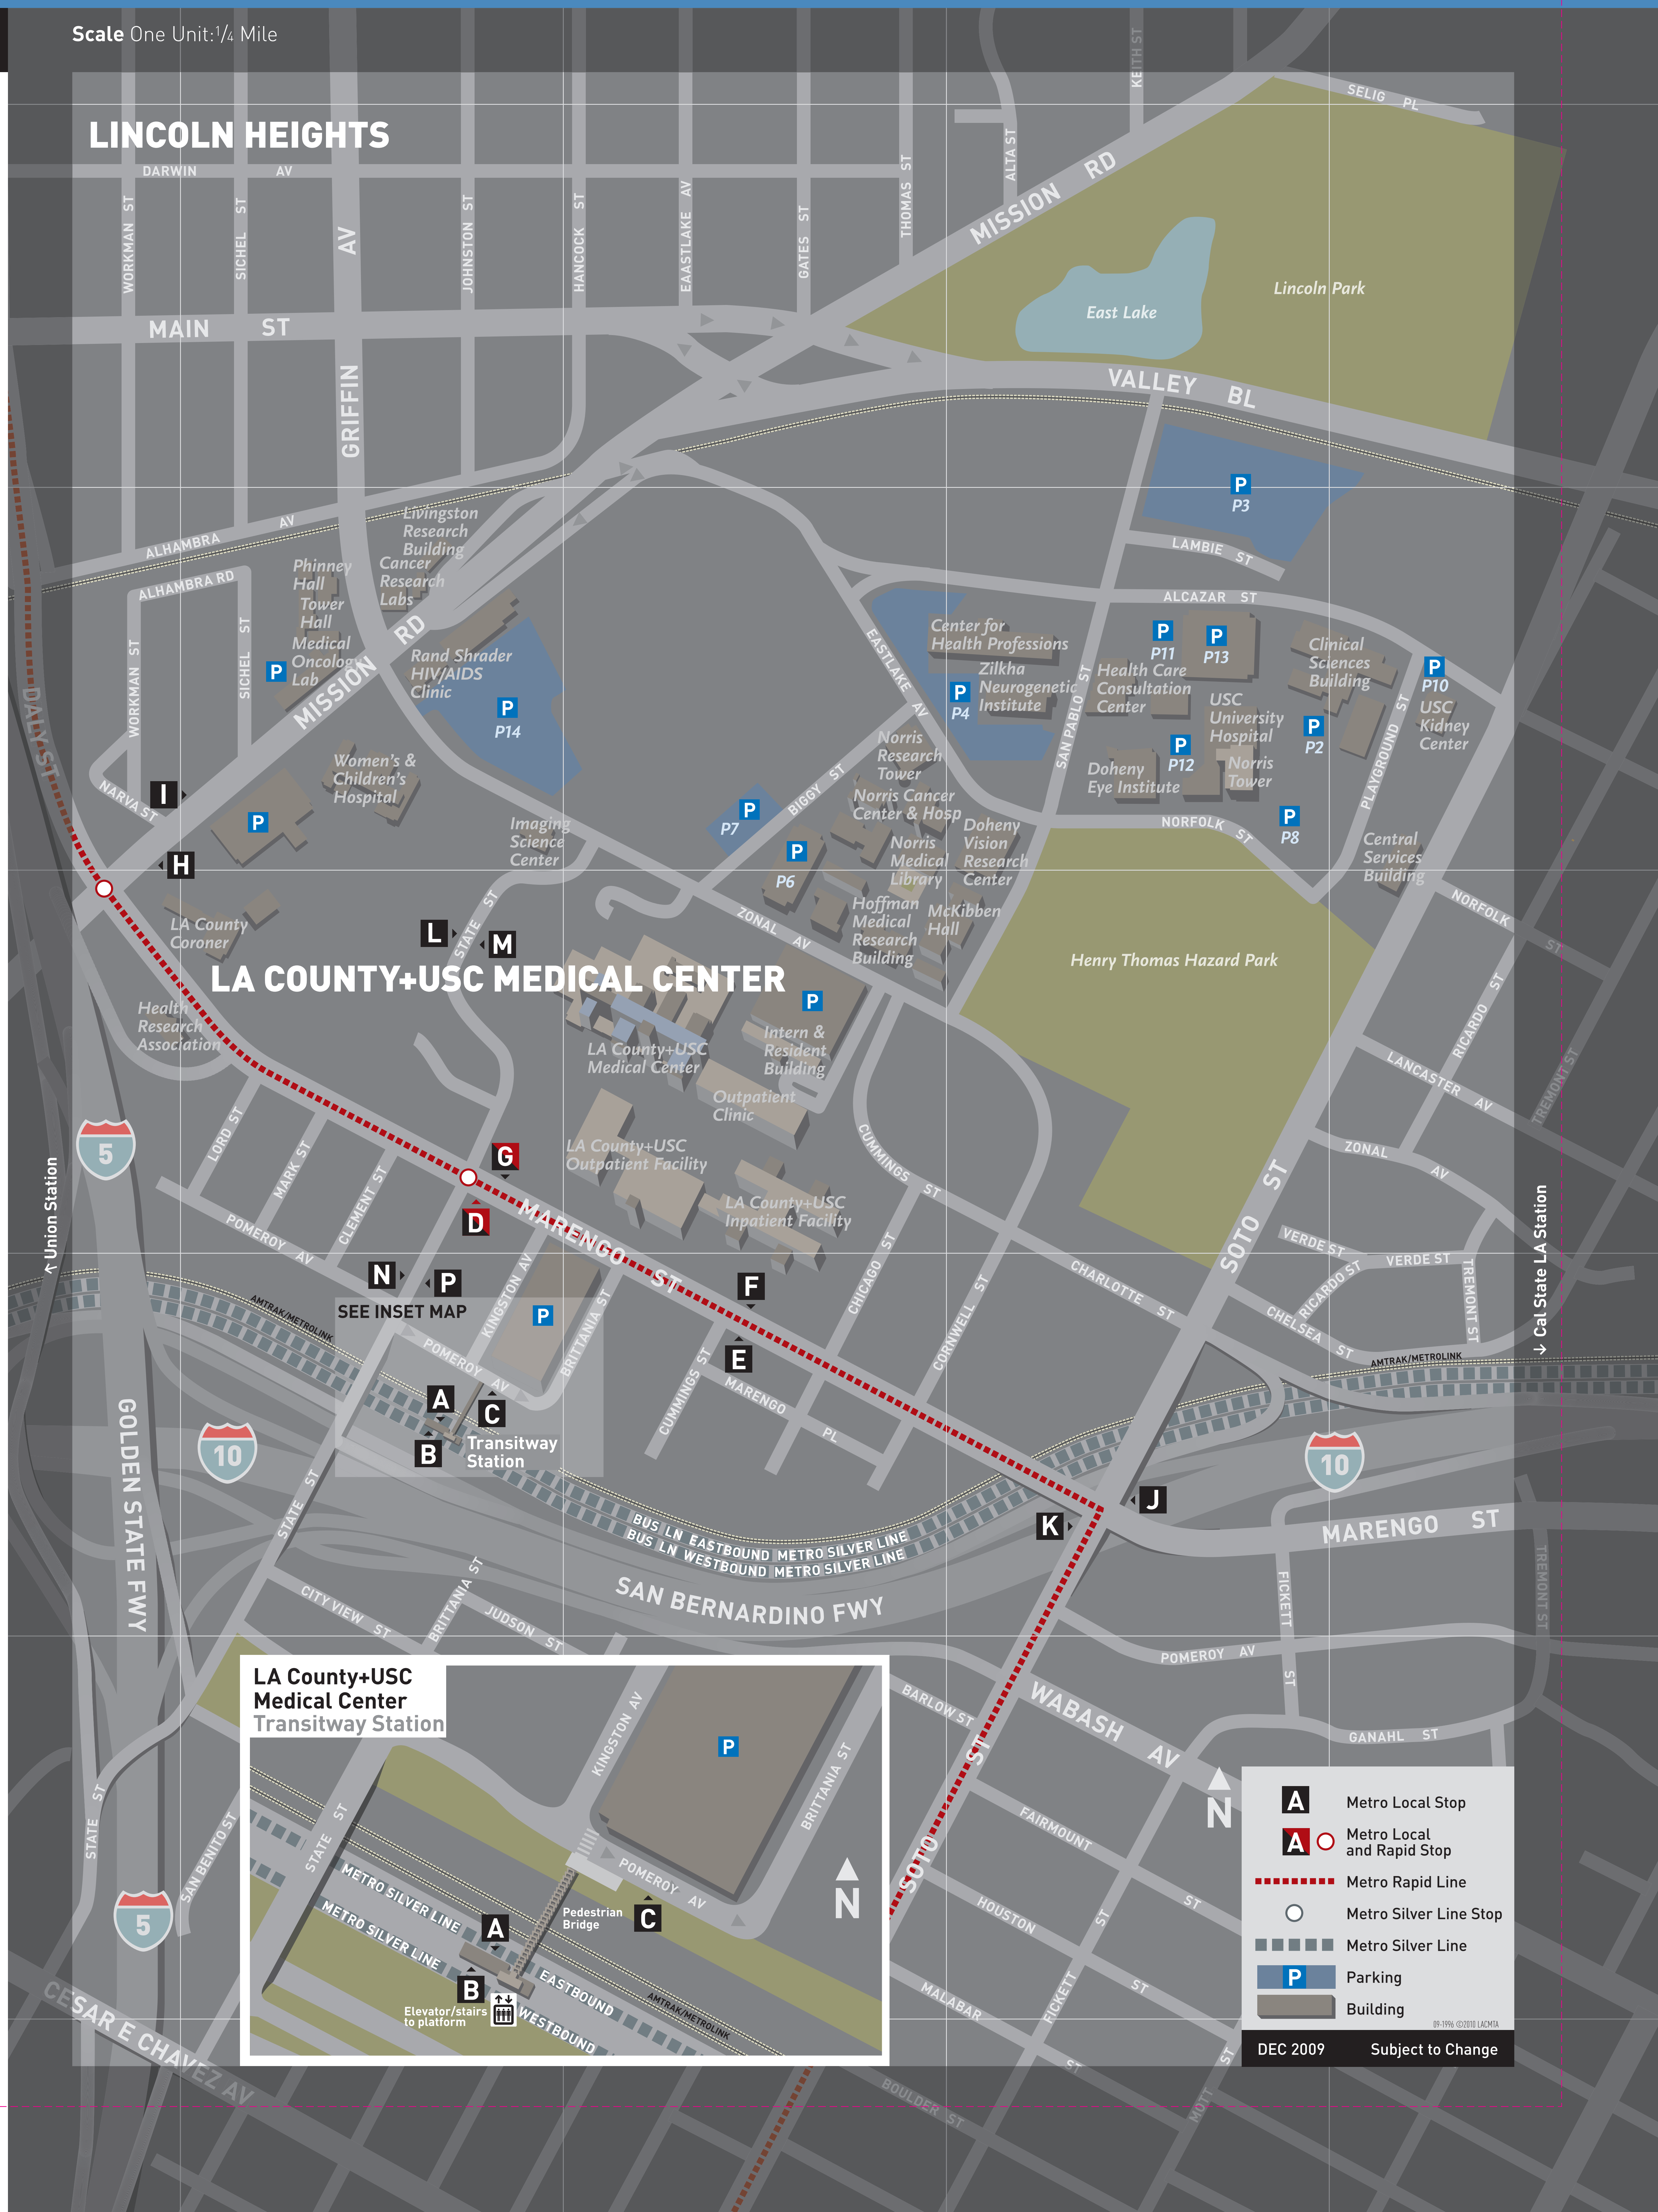

Note: Check Silver Line headsigns for trips ending in Downtown LA.

Connecting Services	
●	Metro Rail: Red, Purple, Green and Gold
■	Metro Liner: Silver
■	Metrolink
■	Amtrak
■	Greyhound
■	FlyAway
Municipal Bus Services	
■	DASH LADOT DASH
■	FT Foothill Transit

Scale One Unit: 1/4 Mile

A	Metro Local Stop
A ○	Metro Local and Rapid Stop
---	Metro Rapid Line
○	Metro Silver Line Stop
---	Metro Silver Line
P	Parking
■	Building
DEC 2009 Subject to Change