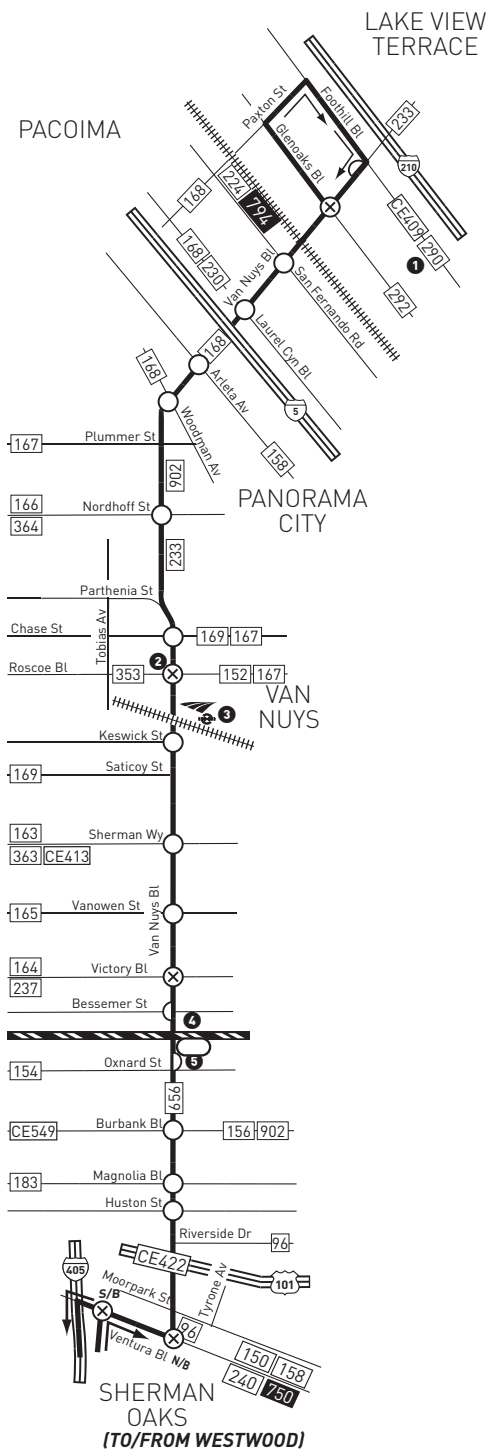

LeConte & Westwood
Metro Bus Lines:
2,302,305;CE431,57
3;BBB1,2,3,8,11,12,
14;SC792,797

MAP NOTES

- ① **Hansen Dam Recreation Area**
- ② **Panorama Mall**
- ③ **Van Nuys Metrolink Station**
  Metro Bus Lines 169, 233, 656, 761, 902;
  Ventura County Line; Amtrak
- ④ **Van Nuys Civic Center**
- ⑤ **Van Nuys Orange Line Station**
  Metro Bus Lines 154, 156, 233, 237, 656,
  761, 902; LDVAN
- ⑥ **Skirball Cultural Center and Museum**
- ⑦ **Skirball Park/Ride Lot**
- ⑧ **Getty Center Museum**
- ⑨ **UCLA**
- ⑩ **Federal Building**

LEGEND

- Route of Line 761
- Route of Orange Line
- --- Northbound Route Only
- ⊗ Rapid Stop & Timepoint
- Rapid Stop
- ⊕ Metrolink Station
- Amtrak Station
- Metro Orange Line Station
- San Diego Freeway Stop
- C CulverCity Bus
- CE LADOT Commuter Express
- LD LADOT DASH
- BBB Santa Monica's Big Blue Bus
- SC Santa Clarita Transit