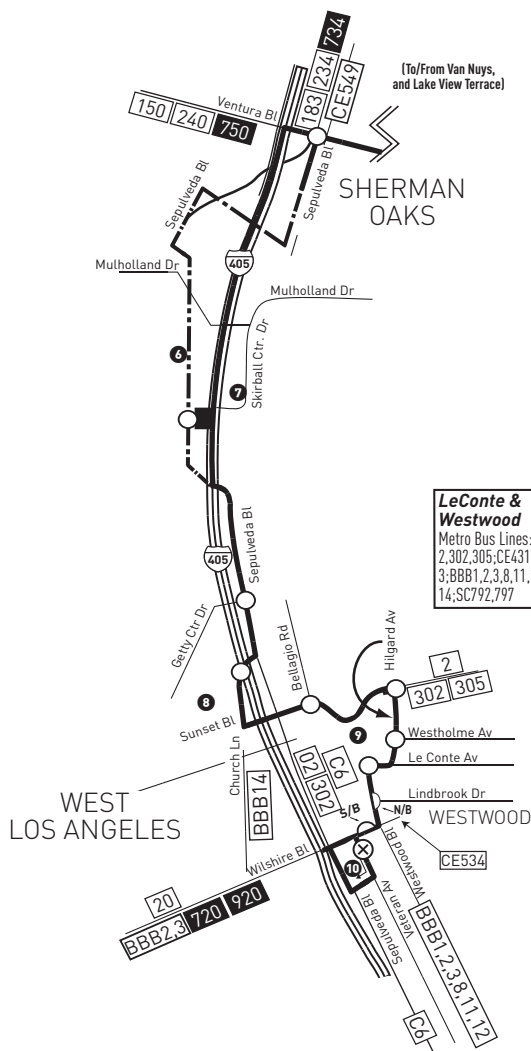

LeConte & Westwood
Metro Bus Lines:
2,302,305;CE431,57
3;BBB1,2,3,8,11,12,
14;SC792,797

MAP NOTES

- ① **Hansen Dam Recreation Area**
- ② **Panorama Mall**
- ③ **Van Nuys Metrolink Station**
  Metro Bus Lines 169, 233, 656, 761, 902;
  Ventura County Line; Amtrak
- ④ **Van Nuys Civic Center**
- ⑤ **Van Nuys Orange Line Station**
  Metro Bus Lines 154, 156, 233, 237, 656,
  761, 902; LDVAN
- ⑥ **Skirball Cultural Center and Museum**
- ⑦ **Skirball Park/Ride Lot**
- ⑧ **Getty Center Museum**
- ⑨ **UCLA**
- ⑩ **Federal Building**

LEGEND

- Route of Line 761
- Route of Orange Line
- --- Northbound Route Only
- ⊗ Rapid Stop & Timepoint
- Rapid Stop
- ⊕ Metrolink Station
- Amtrak Station
- Metro Orange Line Station
- San Diego Freeway Stop
- C CulverCity Bus
- CE LADOT Commuter Express
- LD LADOT DASH
- BBB Santa Monica's Big Blue Bus
- SC Santa Clarita Transit