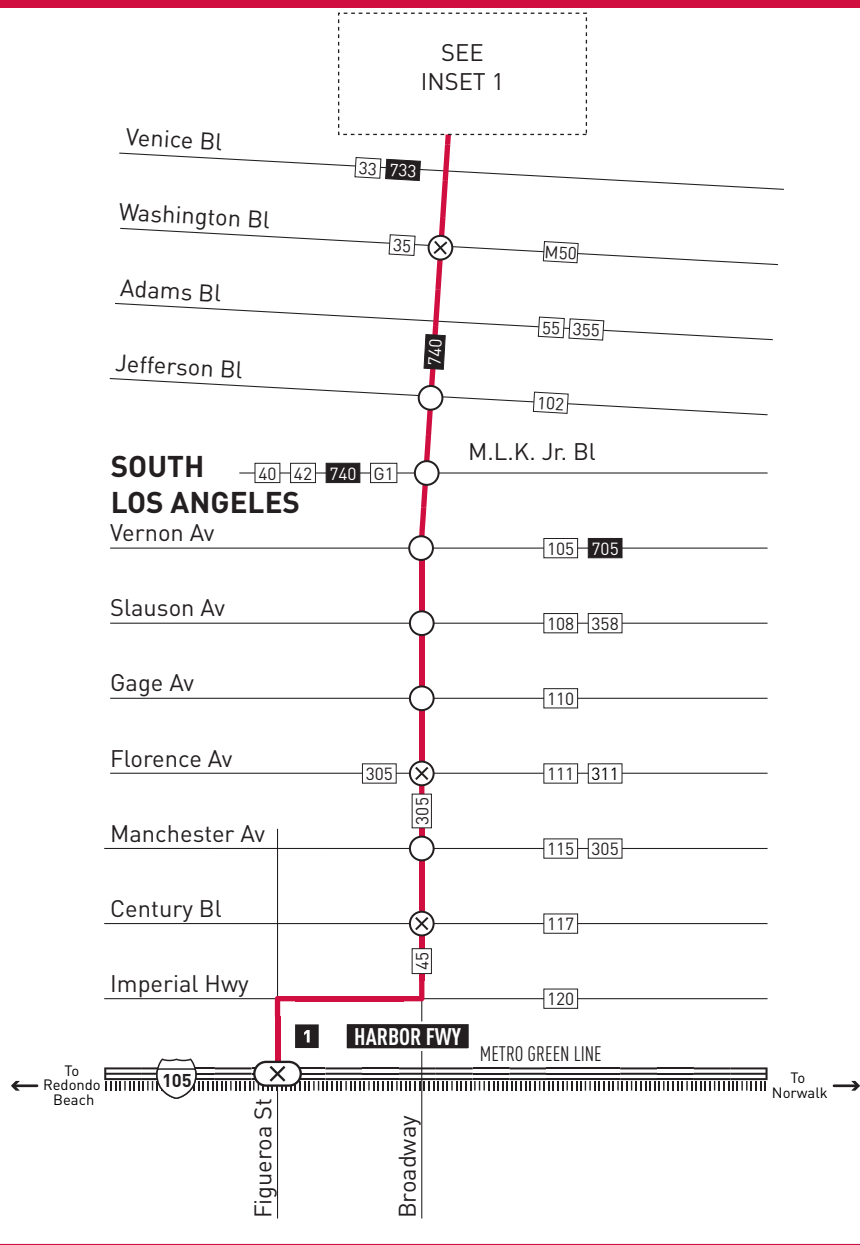

- **1 Harbor Freeway Green Line Station**
  Freeway Level
  Metro 450X, 550,
  Metro Silver Line; CE 448, G1 (SB)
  Street Level
  Metro 45, 81, 120, 745;
  T1, 2, G1 (NB)
  Upper Level
  Metro Green Line

LEGEND

- Line 745 Route
- ⊗ Timepoint and Stop
- Stop
- ||||| Metro Rail
- ⊗ Metro Rail Station Timepoint & Stop
- 000 Connecting Line
- ⊗ MetroLink
- Amtrak
- CE LADOT Commuter Express
- G Gardena Bus Lines
- T Torrance Transit
- M Montebello Bus Lines

INSET 1 - DOWNTOWN LOS ANGELES

- Line 745 Route
- ⊗ Stop
- ⊗ Timepoint and Stop
- ||||| Metro Rail Station
- ⊗ Metro Rail Station Entrance
- ⊗ Metro Rail
- ⊗ Metro Rail Station Timepoint & Stop

INSET 2 - PATSAOURAS TRANSIT PLAZA

- Line 745 Route
- ⊗ Timepoint and Stop