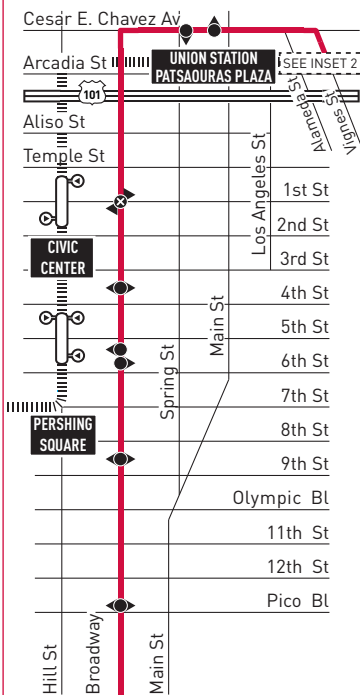

INSET 2 - DOWNTOWN LA