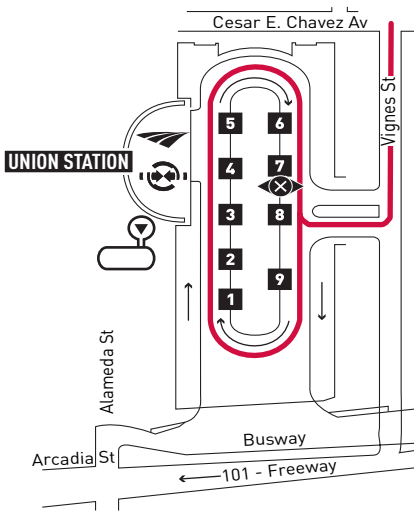

## Southbound (Approximate Times)

UNION STATION	DOWNTOWN LOS ANGELES		LOS ANGELES		
Patsaouras Transit Plaza	Broadway & 1st	Broadway & Washington	Broadway & Florence	Broadway & Century	Harbor Fwy Green Line Station
6:13A	6:18A	6:26A	6:38A	6:43A	6:48A
6:32	6:37	6:46	6:58	7:03	7:08
6:52	6:57	7:06	7:18	7:23	7:28
7:12	7:17	7:26	7:38	7:43	7:48
7:31	7:36	7:46	7:58	8:03	8:08
7:51	7:56	8:06	8:18	8:23	8:28
8:11	8:16	8:26	8:38	8:43	8:48
8:36	8:41	8:51	9:03	9:09	9:15
9:05	9:10	9:21	9:34	9:40	9:46
9:31	9:36	9:47	10:00	10:06	10:12
9:59	10:04	10:15	10:29	10:35	10:41
10:29	10:34	10:45	10:59	11:05	11:11
10:58	11:04	11:15	11:29	11:35	11:41
11:26	11:32	11:45	11:59	12:05P	12:11P
11:55	12:01P	12:15P	12:29P	12:35	12:41
12:23P	12:29	12:43	12:57	1:03	1:09
12:51	12:57	1:11	1:25	1:31	1:38
1:13	1:19	1:33	1:47	1:53	2:00
1:35	1:41	1:55	2:09	2:15	2:22
1:57	2:03	2:17	2:31	2:37	2:43
2:19	2:25	2:39	2:53	2:59	3:05
2:41	2:47	3:01	3:15	3:21	3:27
3:03	3:09	3:23	3:37	3:43	3:49
3:25	3:31	3:45	3:59	4:05	4:11
3:45	3:51	4:05	4:19	4:25	4:31
4:05	4:11	4:25	4:39	4:45	4:51
4:26	4:32	4:45	4:59	5:05	5:11
4:46	4:52	5:05	5:19	5:25	5:31
5:06	5:12	5:25	5:39	5:45	5:51
5:27	5:33	5:45	5:59	6:05	6:11
5:47	5:53	6:05	6:19	6:25	6:31
6:12	6:18	6:30	6:44	6:50	6:56
6:46	6:52	7:03	7:16	7:21	7:26
7:26	7:31	7:41	7:54	7:59	8:04

INSET 1 - DOWNTOWN LOS ANGELES

- Line 745 Route
- ⊗ Stop
- ⊗ Timepoint and Stop
- ||||| Metro Rail Station
- ⊗ Metro Rail Station Entrance
- ⊗ Metro Rail
- ⊗ Metro Rail Station Timepoint & Stop

INSET 2 - PATSAOURAS TRANSIT PLAZA

- Line 745 Route
- ⊗ Timepoint and Stop

INSET 2 - DOWNTOWN LA

INSET 1 - PATSAOURAS TRANSIT PLAZA

- 1** Metro 439; AVTA 785; OCTA 701; SC 794
- 2** LADOT DASH D
- 3** LADOT Commuter Express 431, 534;  
 Bunker Hill Shuttle; Dodger Stadium Exp
- 4** FT 699; LAC/USC County Hospital Shuttles:  
 UPC, HCS, ICS
- 5** Metro 40, 42, 704, 740
- 6** Metro 33 (Owl trips), 728, 733
- 7** Metro 485, 745
- 8** Unused
- 9** LAX FlyAway