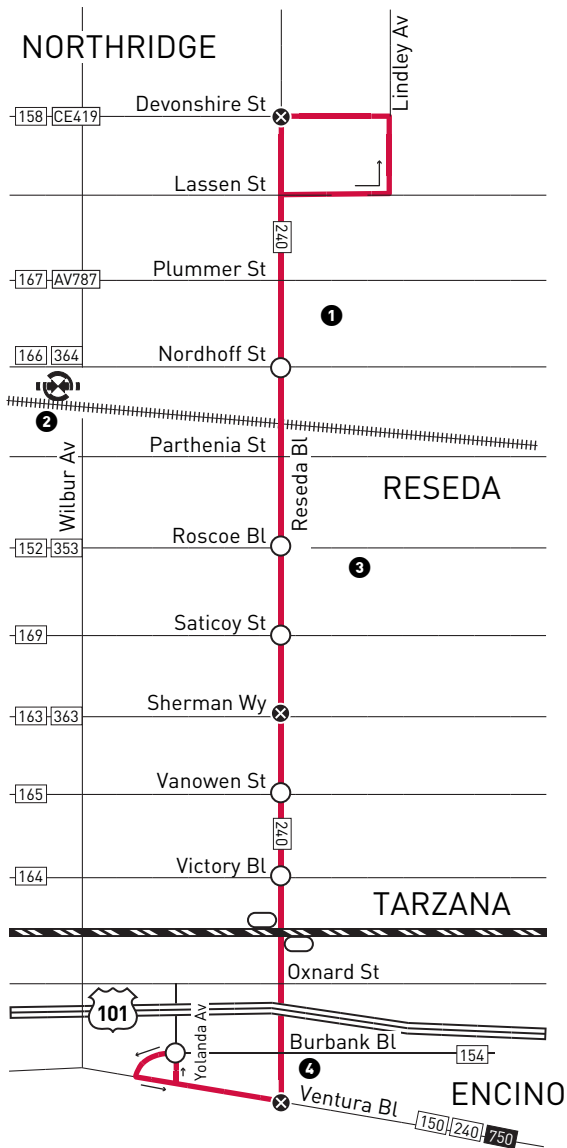

Southbound (Approximate Times)

NORTHRIDGE	RESEDA	TARZANA
Reseda & Devonshire	Reseda & Sherman Way	Reseda & Ventura
5:15A	5:26A	5:35A
5:32	5:43	5:52
5:49	6:00	6:09
6:06	6:17	6:26
6:23	6:34	6:43
6:40	6:51	7:00
6:57	7:08	7:18
7:14	7:25	7:36
7:30	7:42	7:53
7:47	7:59	8:10
8:05	8:17	8:28
8:25	8:37	8:48
8:46	8:58	9:09
9:11	9:23	9:34
9:36	9:48	9:59
10:01	10:13	10:24
10:26	10:38	10:49
10:51	11:03	11:14
11:16	11:28	11:39
11:41	11:53	12:04P
12:06P	12:18P	12:29
12:31	12:43	12:54
12:56	1:08	1:19
1:21	1:33	1:44
1:46	1:58	2:09
2:11	2:23	2:34
2:36	2:48	2:59
3:00	3:13	3:24
3:19	3:32	3:43
3:36	3:49	4:00
3:52	4:05	4:16
4:08	4:21	4:32
4:24	4:37	4:48
4:40	4:53	5:04
4:56	5:09	5:20
5:12	5:25	5:36
5:28	5:41	5:52
5:44	5:57	6:07
6:03	6:15	6:25
6:26	6:37	6:47
6:48	6:59	7:09
7:15	7:26	7:35
7:42	7:53	8:02
8:11	8:22	8:31

- 1 California State University, Northridge
- 2 Northridge Station
Ventura County Metrolink Line
- 3 Northridge Medical Hospital
- 4 Providence Tarzana Medical Center

LEGEND

-  Route of Line 741
-  Route of Orange Line
-  Rapid Stop & Timepoint
(Approximate times)
-  Rapid Stop
-  Metro Orange Line Station and
Rapid Stop
-  Metrolink Station
- AV Antelope Valley Transit Authority
- CE LADOT Commuter Express