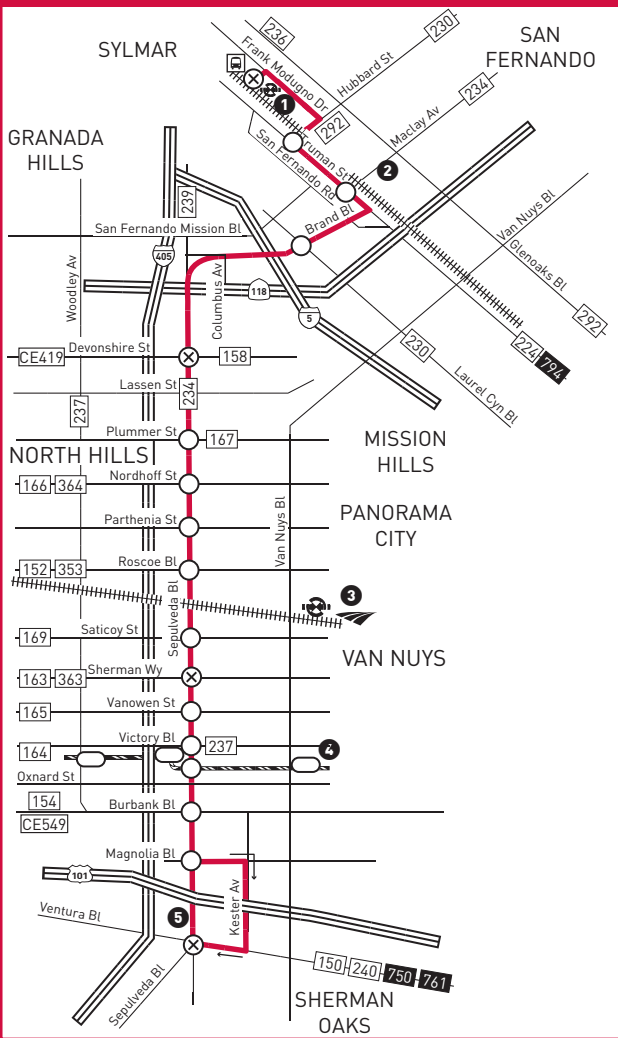

Southbound (Approximate Times)

SYLMAR	MISSION HILLS	VAN NUYS	SHERMAN OAKS
Sylmar Station	Sepulveda & Devonshire	Sepulveda & Sherman Way	Sepulveda & Ventura
5:03A	5:16A	5:29A	5:41A
5:28	5:41	5:54	6:07
5:48	6:01	6:15	6:29
6:02	6:16	6:30	6:45
6:16	6:30	6:45	7:00
6:31	6:45	7:00	7:17
6:45	6:59	7:15	7:32
7:00	7:15	7:31	7:51
7:16	7:31	7:47	8:07
7:32	7:47	8:03	8:24
7:50	8:05	8:20	8:40
8:03	8:18	8:33	8:52
8:18	8:33	8:48	9:06
8:36	8:51	9:06	9:22
9:14	9:29	9:44	9:59
9:52	10:07	10:22	10:37
10:30	10:45	11:00	11:15
11:08	11:23	11:38	11:54
11:46	12:01P	12:16P	12:32P
12:24P	12:39	12:54	1:10
1:02	1:17	1:32	1:48
1:40	1:55	2:10	2:26
2:18	2:33	2:48	3:04
2:36	2:51	3:06	3:22
2:53	3:08	3:24	3:40
3:08	3:23	3:38	3:54
3:23	3:38	3:53	4:09
3:37	3:52	4:07	4:23
3:53	4:08	4:23	4:40
4:08	4:23	4:38	4:55
4:23	4:38	4:53	5:11
4:38	4:53	5:08	5:26
4:52	5:07	5:22	5:39
5:06	5:21	5:36	5:53
5:21	5:36	5:51	6:08
5:37	5:52	6:07	6:24
5:52	6:07	6:21	6:38
6:10	6:25	6:39	6:56
6:37	6:53	7:07	7:22
7:08	7:22	7:36	7:50
7:39	7:53	8:06	8:20

No habrá servicio los sábados, domingos ni los siguientes días feriados: New Year's Day, Memorial Day, Independence Day, Labor Day, Thanksgiving Day y Christmas Day

- 1 Sylmar Station**
Metro 230, 236, 239, 292, 734, 794; CE574;
Antelope Valley Metrolink Line
- 2 Courthouse & City Hall**
- 3 Van Nuys Metrolink Station**
Ventura County Line; Amtrak
- 4 Van Nuys Civic Center**
- 5 Sherman Oaks Galleria**

LEGEND

-  Route of Line 734
-  Route of Orange Line
-  Rapid Stop
-  Rapid Stop & Timepoint
-  Metrolink Station
-  Amtrak Station
-  Transit Center
-  Metro Orange Line Station
- CE LADOT Commuter Express