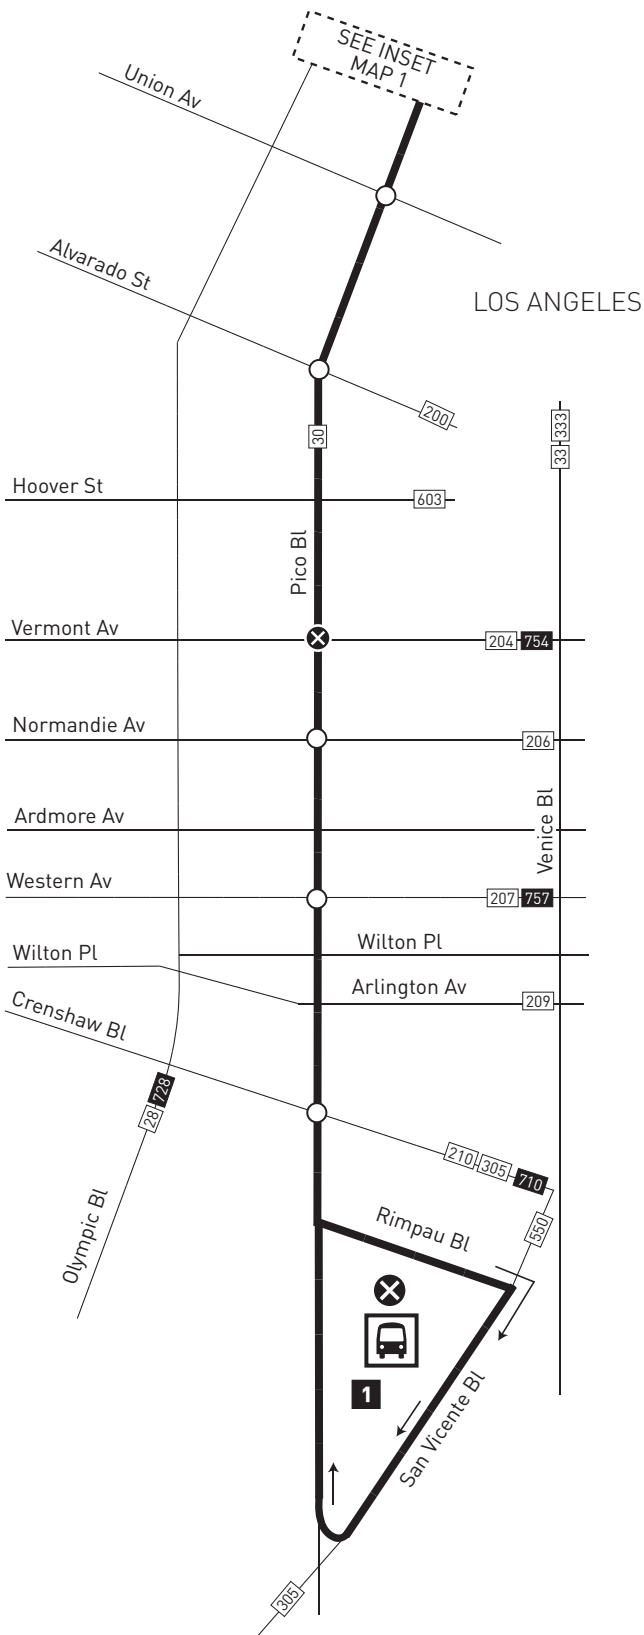

MAP NOTES

- **1 Pico/Rimpau Center**
  30, 31, 730; BBB 5, 7, 12, 13; Super 7

LEGEND

- Route of Line 730
- Metro Rapid Stops
- Timepoint & Metro Rapid Stops
- Transit Center
- Connecting Lines
- Rapid Connecting Lines
- Santa Monica's Big Blue Bus

INSET 1 - DOWNTOWN LOS ANGELES

- Route of Line 730
- Local Stop
- Stop and Timepoint
- Metro Rail Station
- Metro Rail Station Entrance
- Metro Rail
- Metrolink
- Amtrak