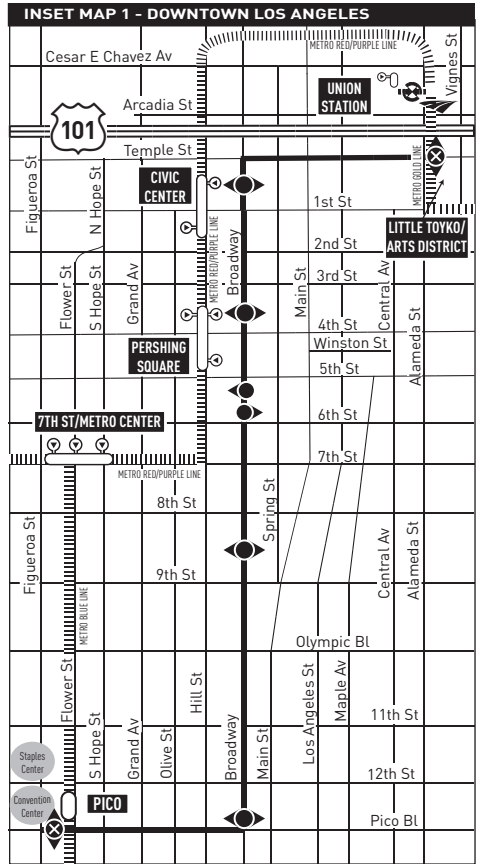

MAP NOTES

- **1 Pico/Rimpau Center**
  30, 31, 730; BBB 5, 7, 12, 13; Super 7

LEGEND

- Route of Line 730
- Metro Rapid Stops
- Timepoint & Metro Rapid Stops
- Transit Center
- Connecting Lines
- Rapid Connecting Lines
- Santa Monica's Big Blue Bus

INSET 1 - DOWNTOWN LOS ANGELES

- Route of Line 730
- Local Stop
- Stop and Timepoint
- Metro Rail Station
- Metro Rail Station Entrance
- Metro Rail
- Metrolink
- Amtrak