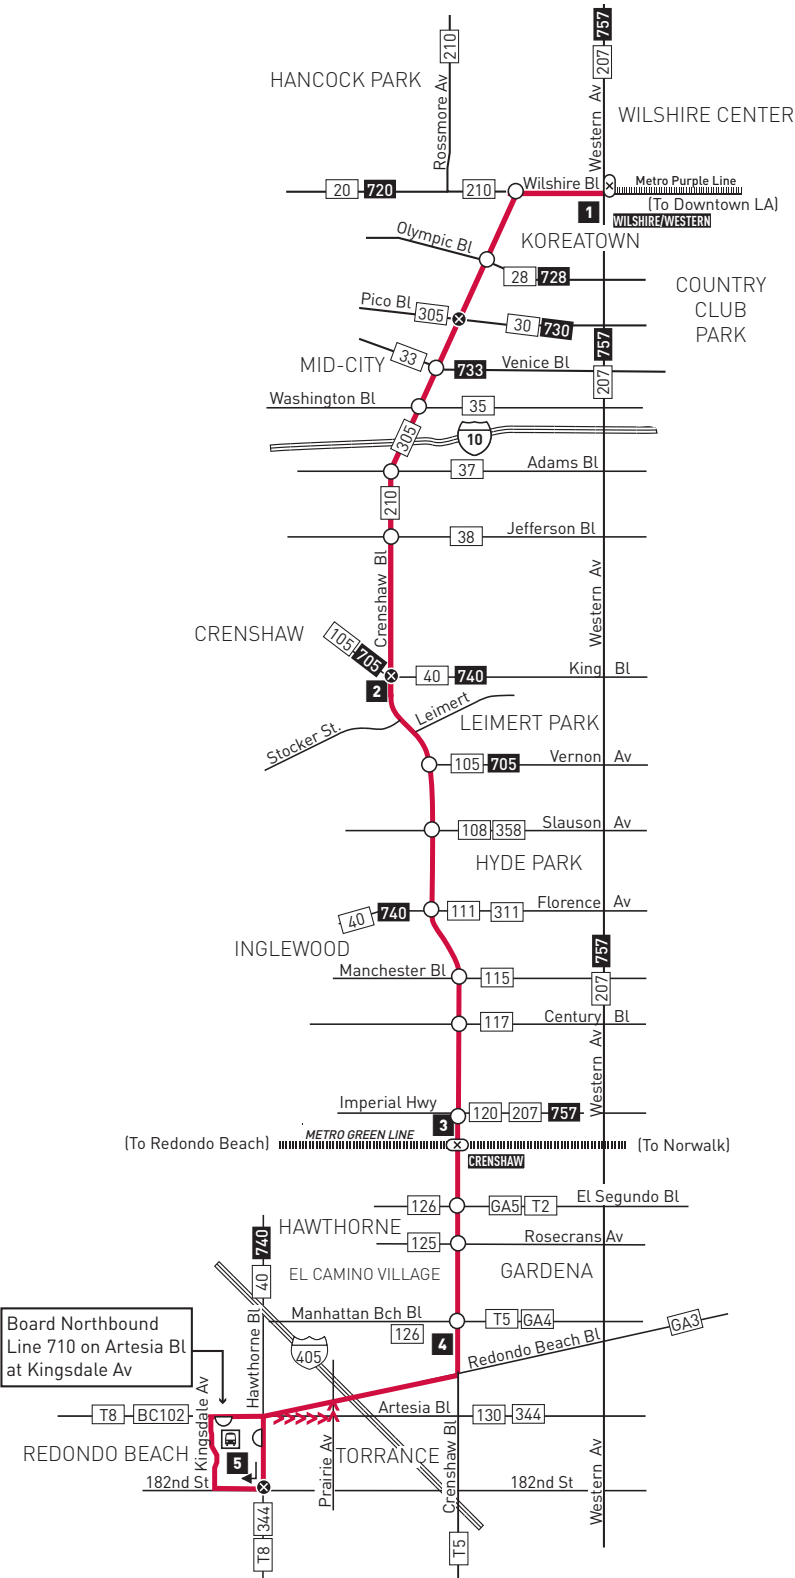

MAP NOTES

1. **1 Wilshire/Western Purple Line Station**
   Metro 18, 20, 66, 207, 209, 710, 720, 757
2. **2 Baldwin Hills Crenshaw Plaza/ Metro Customer Center**
   Metro 40, 105, 210, 305, 705, 710, 740; DASH
3. **3 Crenshaw Green Line Station**
   Metro 126, 207, 210, 710, 757
4. **4 El Camino College**
5. **5 South Bay Galleria Transit Center**
   Metro 40, 210, 211, 344, 710, 740; T2, T8; GA3; BC102

LEGEND

- Route of Line 710
- Northbound Route of Line 710
- Rapid Stop
- Timepoint and Rapid Stop
- Northbound Stop Only
- Southbound Stop Only
- Metro Rail
- Metro Rail Station
- Metro Rail Station and Timepoint
- Transit Center
- Connecting Line
- Rapid Connecting Line
- BC Beach Cities Transit
- GA Gardena Bus Lines
- T Torrance Transit