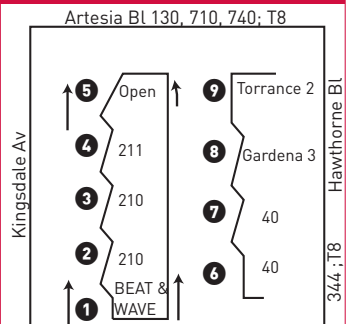

SOUTH BAY GALLERIA TRANSIT CENTER ▲ N

1. **1** Lawndale BEAT, Redondo WAVE
  2. **2** Metro 210
  3. **3** Metro 210
  4. **4** Metro 211
  5. **5** Open
  6. **6** Metro 40
  7. **7** Metro 40
  8. **8** Gardena 3
  9. **9** Torrance 2
2. On-Street: Metro 130, 344, 710, 740; Torrance 8
   Board Northbound Line 710 on Artesia at Kingsdale.