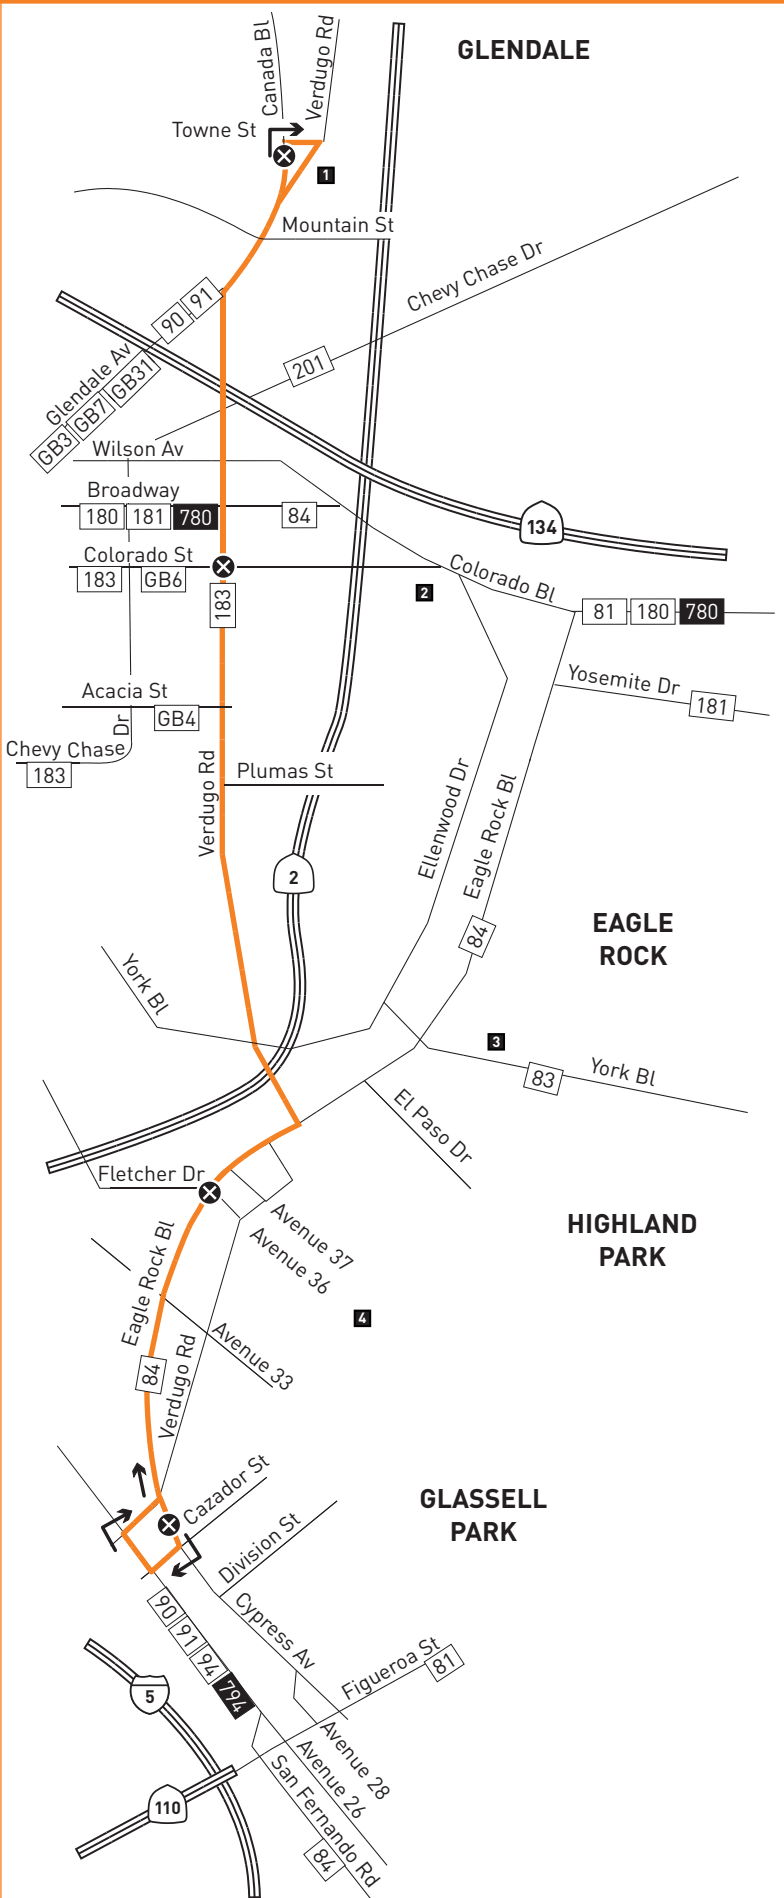

## Northbound (Approximate Times)

GLASSELL PARK		EAGLE ROCK	GLENDALE
Cypress & Verdugo	Eagle Rock & Avenue 36	Verdugo & Colorado	Canada & Towne
5:43A	5:48A	5:55A	6:03A
6:13	6:18	6:25	6:33
6:49	6:54	7:01	7:09
7:18	7:24	7:31	7:39
7:48	7:54	8:01	8:09
8:18	8:24	8:31	8:39
8:48	8:54	9:01	9:09
9:18	9:24	9:31	9:39
9:48	9:54	10:01	10:09
10:18	10:24	10:31	10:39
10:48	10:54	11:01	11:09
11:18	11:24	11:31	11:39
11:48	11:54	12:01P	12:09P
12:18P	12:24P	12:31	12:39
12:48	12:54	1:01	1:09
1:18	1:24	1:31	1:39
1:48	1:54	2:01	2:09
2:18	2:24	2:31	2:39
2:49	2:55	3:02	3:10
3:19	3:25	3:32	3:40
3:49	3:55	4:02	4:10
4:19	4:25	4:32	4:40
4:49	4:55	5:02	5:10
5:19	5:25	5:32	5:40
5:49	5:55	6:02	6:10
6:20	6:25	6:32	6:40
6:50	6:55	7:02	7:10
7:20	7:25	7:32	7:40
8:00	8:05	8:12	8:20
8:30	8:35	8:42	8:50

## Southbound (Approximate Times)

GLENDALE	EAGLE ROCK	GLASSELL PARK	
Canada & Towne	Verdugo & Colorado	Eagle Rock & Avenue 36	Cypress & Verdugo
6:13A	6:20A	6:27A	6:33A
6:48	6:55	7:02	7:08
7:17	7:24	7:32	7:38
7:47	7:54	8:02	8:08
8:17	8:24	8:32	8:38
8:47	8:54	9:02	9:08
9:17	9:24	9:32	9:38
9:47	9:54	10:02	10:08
10:17	10:24	10:32	10:38
10:47	10:54	11:02	11:08
11:17	11:24	11:32	11:38
11:47	11:54	12:02P	12:08P
12:17P	12:24P	12:32	12:38
12:47	12:54	1:02	1:08
1:17	1:24	1:32	1:38
1:47	1:54	2:02	2:08
2:17	2:24	2:32	2:38
2:47	2:54	3:02	3:08
3:17	3:24	3:32	3:38
3:47	3:54	4:02	4:08
4:17	4:24	4:32	4:38
4:47	4:54	5:02	5:08
5:19	5:26	5:34	5:40
5:47	5:54	6:02	6:08
6:18	6:25	6:32	6:38
6:48	6:55	7:02	7:08
7:29	7:36	7:43	7:49
8:01	8:08	8:15	8:21
9:01	9:08	9:15	9:21

## Horario del fin de semana y dias feriados

No habra servicio el sabado, domingo, New Year's Day, Memorial Day, Independence Day, Labor Day, Thanksgiving Day y Christmas Day.

ROUTE MAP

MAP NOTES

- 1 Glendale College
- 2 Eagle Rock Plaza
- 3 Occidental College
- 4 Glassell Park Recreation Area

LEGEND

- Line 685 Route
- Timetable Timepoint
- Map Notes (see inset)
- Connecting Line
- Rapid Connecting Line
- Glendale Beeline