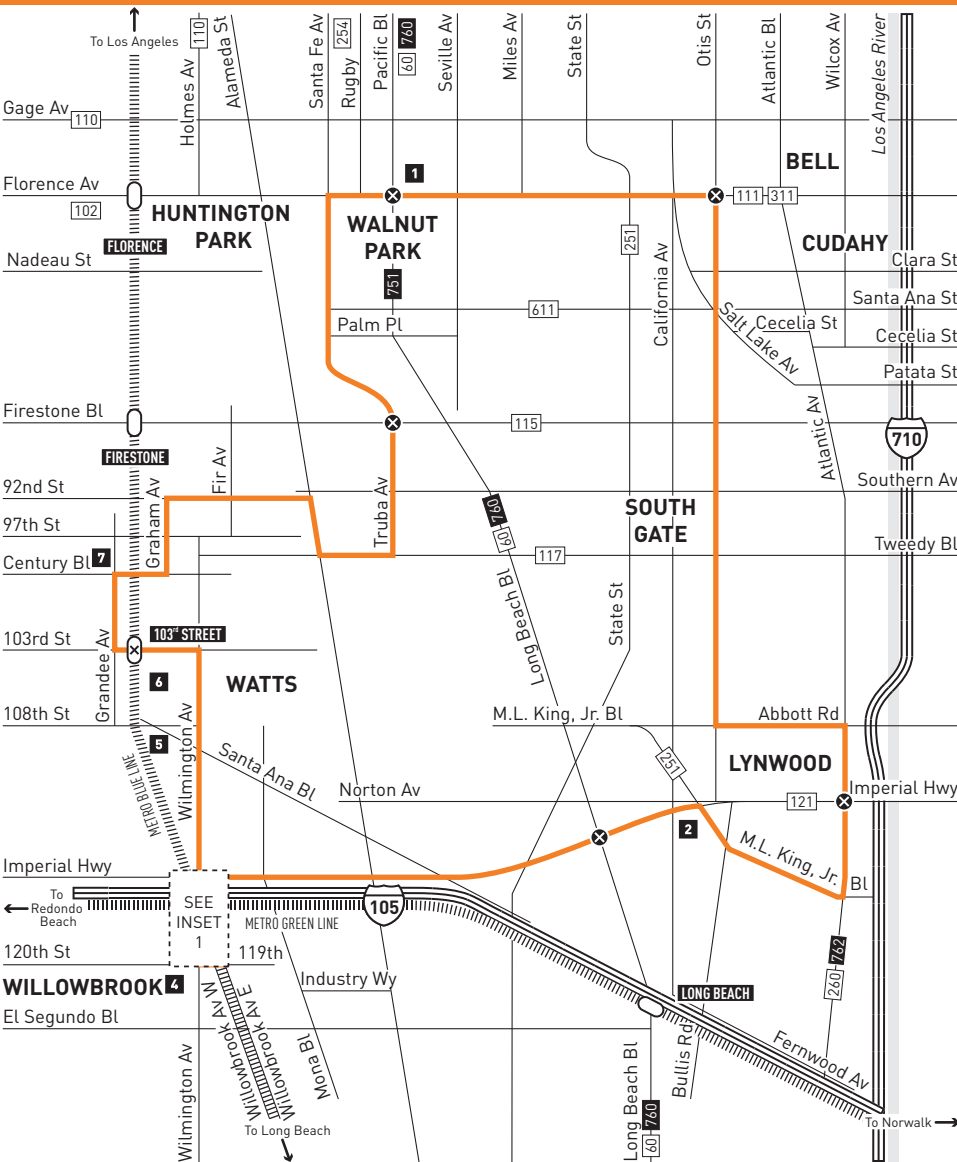

ROUTE MAP

LEGEND

- Line 612 Route
- Timepoint
- Metro Rail
- Metro Rail Station
- Metro Rail Station + Timepoint
- Connecting Line
- Connecting Rapid
- Map Notes
- Gardena Bus Lines

INSET 1 - IMPL/WILMINGTON

- Line 612 Clockwise Route
- Counter Clockwise Route

MAP NOTES

1. **1 Florence & Pacific**
   Metro 60, 102, 111, 311, 251, 611, 751, 760; LADOT DASH Chesterfield Square
2. **2 Saint Francis Hospital**
3. **3 Imperial/Wilmington Station**
   Metro 55, 120, 121, 202, 205, 305, 355, Metro Blue Line, Metro Green Line; GA 5; LADOT DASH Watts, Lynwood Breeze Route D, Willowbrook & King Medical Center Shuttle
4. **4 Martin Luther King Multi Care Medical Center**
5. **5 Watts Towers**
6. **6 103rd Street Blue Line Station**
   Metro 117, 254, 305; LADOT DASH Watts
7. **7 Martin Luther King, Jr. Plaza**
8. **8 Kenneth Hahn Plaza**

INSET 1