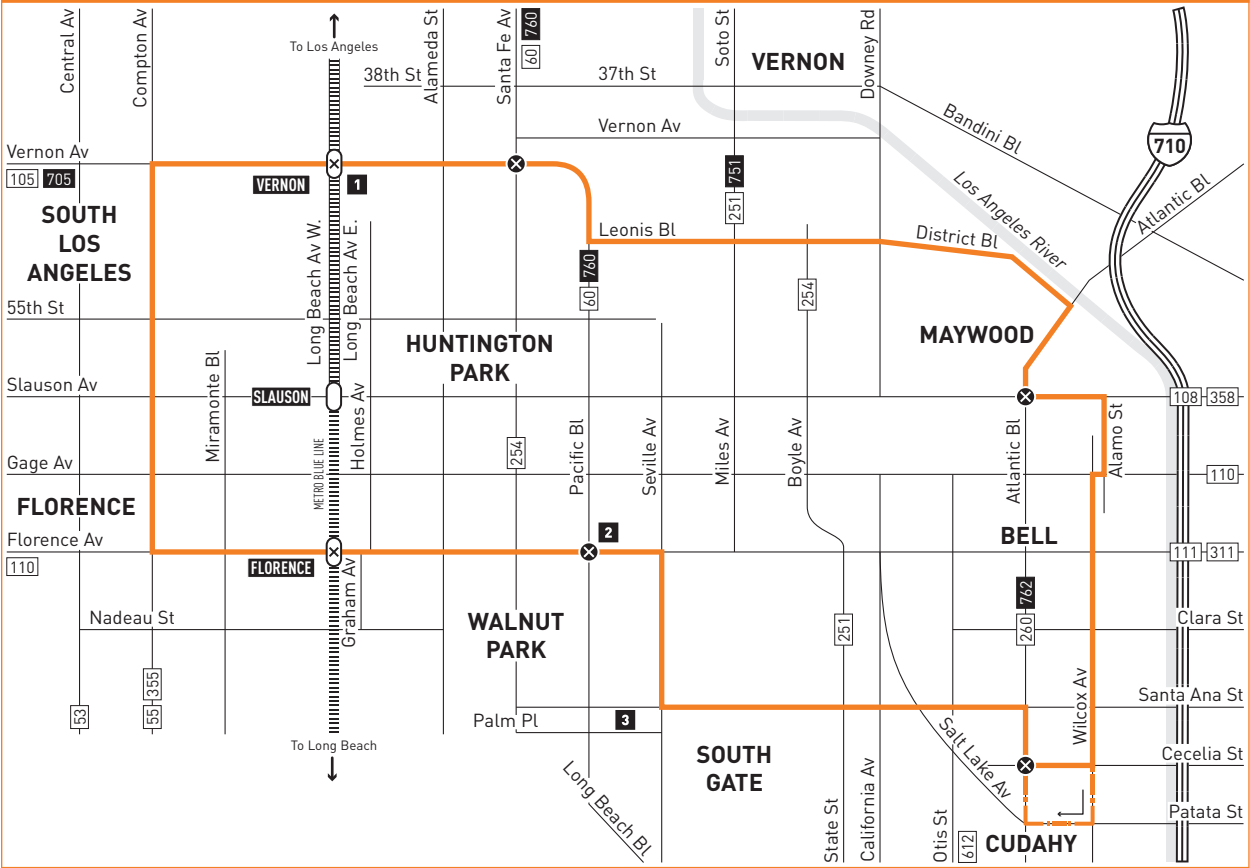

Saturday, Sunday & Holiday

Effective Dec 12 2010

611

Clockwise (Approximate Times)

CUDAHY	HUNTINGTON PARK	FLORENCE	LOS ANGELES	VERNON	MAYWOOD	CUDAHY
Cecelia & Atlantic	Florence & Pacific	Florence Station	Vernon Station	Pacific & Santa Fe	Atlantic & Slauson	Cecelia & Atlantic
—	—	—	4:40A	4:44A	4:57A	5:12A
—	—	—	5:30	5:34	5:47	6:02
5:50A	6:03A	6:07A	6:17	6:21	6:34	6:49
6:40	6:53	6:57	7:08	7:12	7:25	7:40
7:30	7:44	7:48	7:59	8:03	8:16	8:31
8:20	8:34	8:38	8:49	8:53	9:06	9:21
9:10	9:25	9:30	9:41	9:45	9:58	10:13
10:00	10:16	10:21	10:32	10:36	10:49	11:04
10:50	11:06	11:11	11:22	11:26	11:39	11:54
11:40	11:56	12:01P	12:12P	12:16P	12:29P	12:44P
12:30P	12:46P	12:51	1:02	1:06	1:19	1:34
1:20	1:36	1:41	1:52	1:56	2:09	2:24
2:10	2:26	2:31	2:42	2:46	2:59	3:14
3:00	3:16	3:21	3:32	3:36	3:49	4:04
3:50	4:06	4:11	4:22	4:26	4:39	4:54
4:40	4:55	5:00	5:10	5:14	5:27	5:41
5:30	5:45	5:50	6:00	6:04	6:17	6:31
6:20	6:35	6:40	6:50	6:54	7:07	7:21
7:10	7:25	7:30	7:40	7:44	7:57	8:11
8:00	8:14	8:18	8:28	8:32	8:45	8:59
8:50	9:04	9:08	9:18	9:22	9:35	9:49
9:40	9:54	9:58	10:08	—	—	—
10:35	10:49	10:53	11:03	—	—	—

ROUTE MAP

LEGEND

- Line 611 Route
- Clockwise Trips Only
- Timepoint
- Metro Rail
- Metro Rail Station
- Metro Rail Station Timepoint
- Connecting Line
- Connecting Rapid
- Map Notes

MAP NOTES

- 1 Vernon Station**
Metro 105, 611, 705; LADOT DASH Pueblo Del Rio, DASH Southeast
- 2 Florence & Pacific**
Metro 60, 102, 111, 251, 311, 612, 751, 760; LADOT DASH Chesterfield Square
- 3 South Gate Plaza**