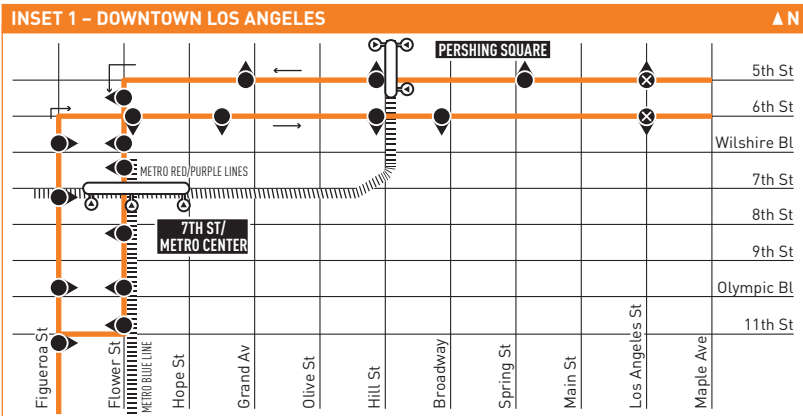

**Por favor llame al 1.323.GOMETRO
para mas información.**

LEGEND

- Line 460 Route
- Harbor Transitway
- Fare Zone
- Timepoint
- Transitway Stop and Timepoint
- Metro Rail
- Metro Rail Station
- Metro Rail Station Timepoint
- Connecting Line
- Rapid Connecting Line
- Norwalk Transit
- Montebello Bus Lines
- Orange County Transportation Authority
- Long Beach Transit
- LADOT Commuter Express

INSET 1 - DOWNTOWN LOS ANGELES

- Stop
- Stop + Timepoint
- Metro Rail Station
- Metro Rail Station Entrance

INSET 2 - Disneyland

- Northbound Route
- Southbound Route

MAP NOTES

- 1 Staples Center**
- 2 Los Angeles Convention Center**
- 3 Norwalk Green Line Station**
Metro 111, 115, 121, 125, 270, 311, 460, 577; N 2, 4, 5; LB 172, 173
- 4 Knott's Berry Farm**
- 5 Buena Park Mall**
- 6 Fullerton Park/Ride Lot**
Metro 460; OCTA 21, 24, 25, 26, 30, 33, 35, 721
- 7 Disneyland**
- 8 Disneyland Shuttle Entrance**
- 9 Anaheim Convention Center**