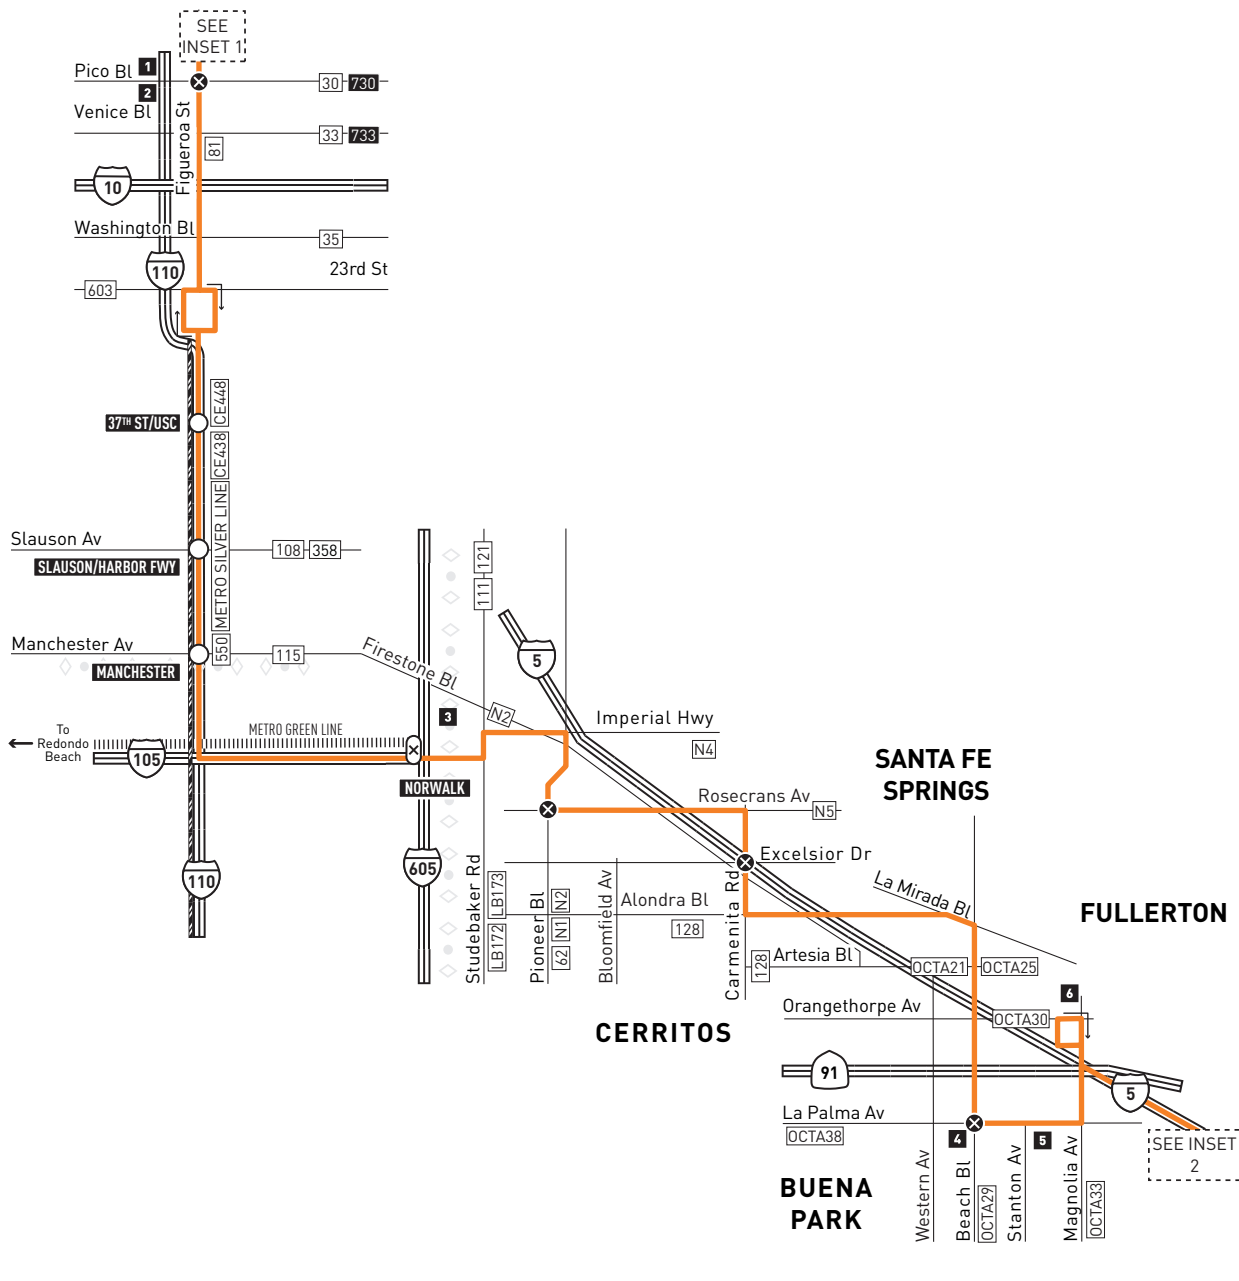

Passenger Restrictions

SOUTHBOUND	From 5th and Los Angeles to and including Adams and Flower, passengers may <i>board only</i> . From I-110/37th St Station to southeast terminals, passengers may board and alight at all designated stops.
NORTHBOUND	From Disneyland to I-110/37th St Station, passengers may board and alight at all designated stops. From Adams and HOV roadway (at Flower) to 6th and Los Angeles inclusive, passengers will be <i>discharged only</i> .

**Por favor llame al 1.323.GOMETRO
para mas información.**

LEGEND

- Line 460 Route
- Harbor Transitway
- Fare Zone
- Timepoint
- Transitway Stop and Timepoint
- Metro Rail
- Metro Rail Station
- Metro Rail Station Timepoint
- Connecting Line
- Rapid Connecting Line
- Norwalk Transit
- Montebello Bus Lines
- Orange County Transportation Authority
- Long Beach Transit
- LADOT Commuter Express

INSET 1 - DOWNTOWN LOS ANGELES

- Stop
- Stop + Timepoint
- Metro Rail Station
- Metro Rail Station Entrance

INSET 2 - Disneyland

- Northbound Route
- Southbound Route

MAP NOTES

- 1 Staples Center**
- 2 Los Angeles Convention Center**
- 3 Norwalk Green Line Station**
Metro 111, 115, 121, 125, 270, 311, 460, 577; N 2, 4, 5; LB 172, 173
- 4 Knott's Berry Farm**
- 5 Buena Park Mall**
- 6 Fullerton Park/Ride Lot**
Metro 460; OCTA 21, 24, 25, 26, 30, 33, 35, 721
- 7 Disneyland**
- 8 Disneyland Shuttle Entrance**
- 9 Anaheim Convention Center**