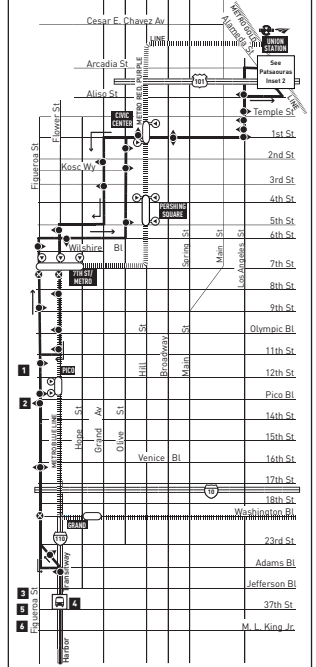

Weekday Northbound

AM	MIDDAY	PM	7-10PM	10PM-1AM
8-10 min	30 min	8-10 min	25-30 min	60 min

Weekday Southbound

AM	MIDDAY	PM	7-10PM	10PM-1AM
5-8 min	30 min	8-10 min	12-30 min	60 min

Weekends & Holidays – both directions

ROUTE MAP (Not to Scale)

MAP NOTES

- Slauson Transitway Station**
Freeway Level
Metro Bus Lines 444, 445, 446, 447, 460, 550
Street Level
Metro Bus Lines 45, 81, 108, 358, 745; DASH Southeast
- Manchester Transitway Station**
Freeway Level
Metro Bus Lines 444, 445, 446, 447, 460, 550
Street Level
Metro Bus Lines 45, 81, 115, 305, 715, 745
- Harbor Green Line Station**
Freeway Level
Metro Bus Lines 444, 445, 446, 447, 450, 550; CE448; GA1(NB)
Street Level
Metro Bus Lines 45, 81, 120, 214, 745; T1, T2; GA1(SB)
Upper Level
Metro Green Line
- Rosecrans Transitway Station**
Freeway Level
Metro Bus Lines 444, 445, 446, 447, 550
Street Level
Metro Bus Line 125
- Artesia Transit Center**
Metro Bus Lines 52, 130, 205, 214, 352, 444, 445, 446, 447, 450, 550; T1, T6; CS
- South Bay Galleria**
- Del Amo Fashion Center**
- Peninsula Center**
- Golden Cove Center**

INSET 2 - PATSAOURAS TRANSIT PLAZA (Not to Scale)

INSET 1 - DOWNTOWN LOS ANGELES (Not to Scale)

INSET 1 LEGEND

- Route of Line 444
 - Combined Timepoint and Bus Stop
 - Downtown Street Stops
 - Metro Station Entrances
 - Metro Rail Station
 - Metro Rail Station
 - Transitway Station
- INSET 1 NOTES**
- Staples Center
 - LA Convention Center
 - USC
 - 37th St. Transitway Station
 - Exposition Park
 - LA Coliseum, LA Sports Arena