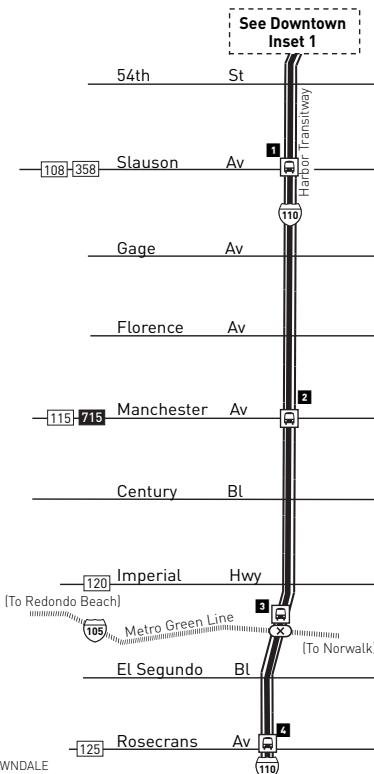

Weekday Northbound

AM	MIDDAY	PM	7-10PM	10PM-1AM
8-10 min	30 min	8-10 min	25-30 min	60 min

Weekday Southbound

AM	MIDDAY	PM	7-10PM	10PM-1AM
5-8 min	30 min	8-10 min	12-30 min	60 min

Weekends & Holidays – both directions

ROUTE MAP (Not to Scale)

MAP NOTES

- Slauson Transitway Station**
Freeway Level
Metro Bus Lines 444, 445, 446, 447, 460, 550
Street Level
Metro Bus Lines 45, 81, 108, 358, 745; DASH Southeast
- Manchester Transitway Station**
Freeway Level
Metro Bus Lines 444, 445, 446, 447, 460, 550
Street Level
Metro Bus Lines 45, 81, 115, 305, 715, 745
- Harbor Green Line Station**
Freeway Level
Metro Bus Lines 444, 445, 446, 447, 450, 550; CE448; GA1(NB)
Street Level
Metro Bus Lines 45, 81, 120, 214, 745; T1, T2; GA1(SB)
Upper Level
Metro Green Line
- Rosecrans Transitway Station**
Freeway Level
Metro Bus Lines 444, 445, 446, 447, 550
Street Level
Metro Bus Line 125
- Artesia Transit Center**
Metro Bus Lines 52, 130, 205, 214, 352, 444, 445, 446, 447, 450, 550; T1, T6; CS
- South Bay Galleria**
- Del Amo Fashion Center**
- Peninsula Center**
- Golden Cove Center**

INSET 2 - PATSAOURAS TRANSIT PLAZA (Not to Scale)

INSET 1 - DOWNTOWN LOS ANGELES (Not to Scale)

INSET 1 LEGEND

- Route of Line 444
 - Combined Timepoint and Bus Stop
 - Downtown Street Stops
 - Metro Station Entrances
 - Metro Rail Station
 - Metro Rail Station
 - Transitway Station
- INSET 1 NOTES**
- Staples Center
 - LA Convention Center
 - USC
 - 37th St. Transitway Station
 - Exposition Park
 - LA Coliseum, LA Sports Arena