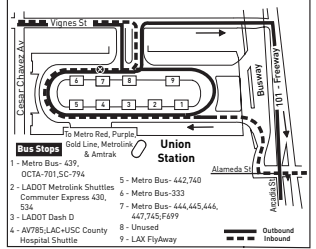

AM	MID-DAY	PM	7-10PM	10PM-1AM
30 min	30 min	30 min	30 min	60 min

- Artesia Transit Center Features:**
- 40 minute travel time to Downtown L.A.
 - 20 minute travel time on Line 450 Express
 - Free Parking. Take advantage of more than 900 spaces
 - Late Night Service on Line 446 between San Pedro to Downtown L.A.

ROUTE MAP (Not to Scale)

MAP NOTES

- Slauson Transitway Station**
Freeway Level
Metro Bus Lines 444, 445, 446, 447, 460, 550
Street Level
Metro Bus Lines 45, 81, 108, 358, 745; DASH Southeast
- Manchester Transitway Station**
Freeway Level
Metro Bus Lines 444, 445, 446, 447, 460, 550
Street Level
Metro Bus Lines 45, 81, 115, 305, 715, 745
- Harbor Green Line Station**
Freeway Level
Metro Bus Lines 444, 445, 446, 447, 450, 550; CE448; GA1(NB)
Street Level
Metro Bus Lines 45, 81, 120, 214, 745; T1, T2; GA1(SB)
Upper Level
Metro Green Line
- Rosecrans Transitway Station**
Freeway Level
Metro Bus Lines 444, 445, 446, 447, 550
Street Level
Metro Bus Line 125
- Artesia Transit Center**
Metro Bus Lines 52, 130, 205, 214, 352, 444, 445, 446, 447, 450, 550; T1, T6; CS
- South Bay Galleria**
- Del Amo Fashion Center**
- Peninsula Center**
- Golden Cove Center**

INSET 2 - PATSAOURAS TRANSIT PLAZA (Not to Scale)

INSET 1 - DOWNTOWN LOS ANGELES (Not to Scale)

INSET 1 LEGEND

- Route of Line 444
 - Combined Timepoint and Bus Stop
 - Downtown Street Stops
 - Metro Station Entrances
 - Metro Rail Station
 - Metro Rail Station
 - Transitway Station
- INSET 1 NOTES**
- Staples Center
 - LA Convention Center
 - USC
 - 37th St. Transitway Station
 - Exposition Park
 - LA Coliseum, LA Sports Arena