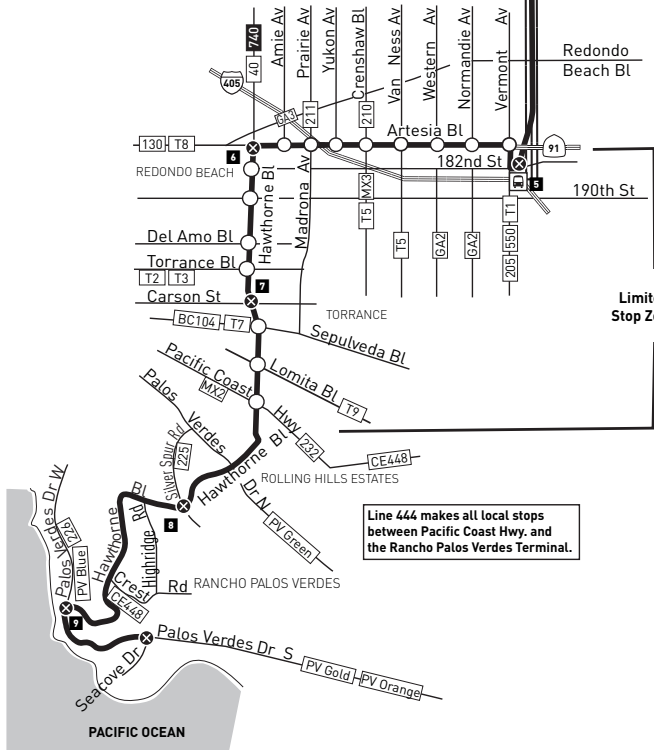

INSET 2 - PATSAOURAS TRANSIT PLAZA (Not to Scale)

INSET 1 - DOWNTOWN LOS ANGELES (Not to Scale)

INSET 1 LEGEND

- Route of Line 444
 - Combined Timepoint and Bus Stop
 - Downtown Street Stops
 - Metro Station Entrances
 - Metro Rail Station
 - Metro Rail Station
 - Transitway Station
- INSET 1 NOTES**
- Staples Center
 - LA Convention Center
 - USC
 - 37th St. Transitway Station
 - Exposition Park
 - LA Coliseum, LA Sports Arena

Line 444 makes all local stops between Pacific Coast Hwy. and the Rancho Palos Verdes Terminal.

LEGEND

- Route of Line 444
- Timepoint
- Limited Stop
- Metro Rail Station and Timepoint
- Harbor Freeway Transitway Station
- ### - Connecting Lines
- AV - Antelope Valley Transit Authority
- BBB - Santa Monica Big Blue Bus
- BC - Beach Cities Transit
- CE - LADOT Commuter Express
- CS - Carson North/South Shuttle
- F - Foothill Transit
- GA - Gardena Bus Lines
- MX - Municipal Area Express
- PV - Palos Verdes Transit
- T - Torrance Transit