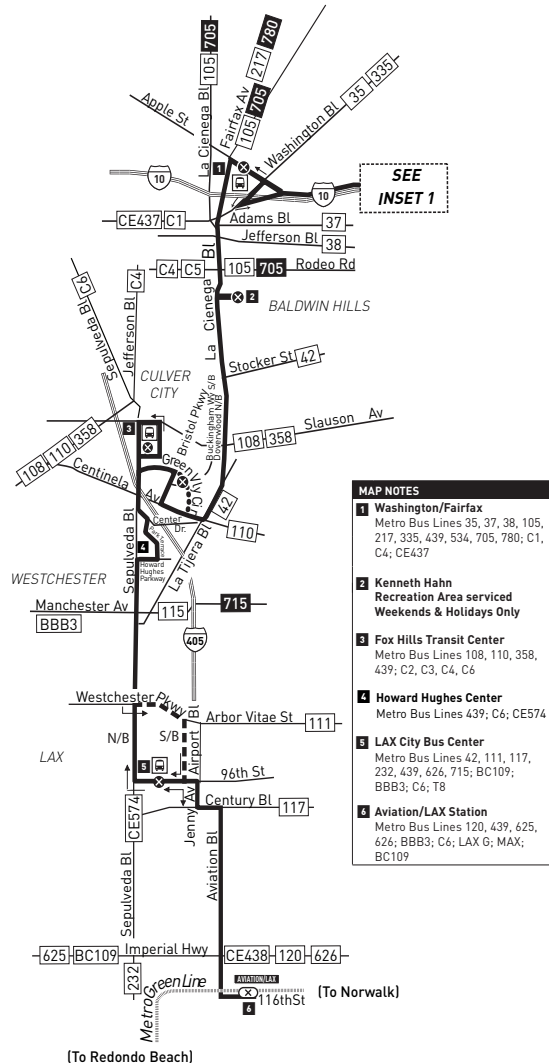

Southbound to LAX (Approximate Times)

LOS ANGELES	BALDWIN HILLS	CULVER CITY	LAX
Patsaouras Transit Plaza/Union Station	Washington & Fairfax	Kenneth Hahn Park	Fox Hills Transit Center
5:42A	6:19A	—	6:34A
6:35	7:15	—	7:32
7:49	8:15	8:19A	8:31
8:49	9:15	9:19	9:31
9:48	10:14	10:18	10:30
10:48	11:14	11:18	11:30
11:45	12:13P	12:18P	12:30P
12:45P	1:13	1:18	1:30
1:45	2:13	2:18	2:30
2:45	3:13	3:18	3:30
3:45	4:13	4:18	4:30
4:45	5:13	5:18	5:30
5:34	6:14	—	6:32
6:33	7:14	—	7:32
7:33	8:14	—	8:32
8:40	9:19	—	9:35

Southbound to LAX (Approximate Times)

LOS ANGELES	BALDWIN HILLS	CULVER CITY	LAX
Patsaouras Transit Plaza/Union Station	Washington & Fairfax	Kenneth Hahn Park	Fox Hills Transit Center
5:55A	6:19A	—	6:34A
6:55	7:19	—	7:34
7:54	8:18	8:22A	8:34
8:52	9:16	9:20	9:32
9:51	10:15	10:19	10:31
10:51	11:15	11:19	11:31
11:51	12:16p	12:20P	12:32P
12:51P	1:16	1:20	1:32
1:51	2:16	2:20	2:32
2:51	3:16	3:20	3:32
3:51	4:16	4:20	4:32
4:51	5:16	5:20	5:32
5:48	6:14	—	6:32
6:48	7:14	—	7:32
7:48	8:14	—	8:32
8:55	9:19	—	9:35

MAP NOTES

- 1 Washington/Fairfax**
Metro Bus Lines 35, 37, 38, 105, 217, 335, 439, 534, 705, 780; C1, C4; CE437
- 2 Kenneth Hahn Recreation Area serviced Weekends & Holidays Only**
- 3 Fox Hills Transit Center**
Metro Bus Lines 108, 110, 358, 439; C2, C3, C4, C6
- 4 Howard Hughes Center**
Metro Bus Lines 439; C6; CE574
- 5 LAX City Bus Center**
Metro Bus Lines 42, 111, 117, 232, 439, 626, 715; BC109; BBB3; C6; T8
- 6 Aviation/LAX Station**
Metro Bus Lines 120, 439, 625, 626; BBB3; C6; LAX G; MAX; BC109