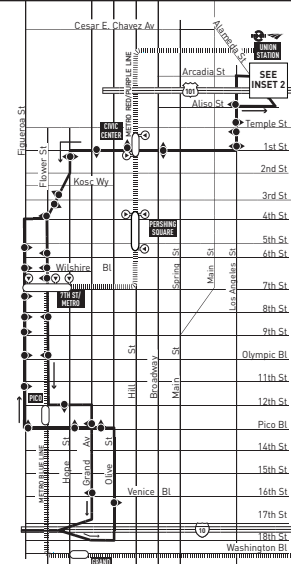

Bus Stops

1 - Metro Bus - 439, OCTA-701, SC 794	5 - Metro Bus - 442, 740
2 - LADOT Metrolink Shuttles, Commuter Express 430, 534	6 - Metro Bus - 333
3 - LADOT Dash D	7 - Metro Bus - 445, 745, F699
4 - JN785, LAC - USC County Hospital Shuttle	8 - Unused
	9 - LAX FlyAway

LEGEND

- Route of Line 439
- Alternate Route in Fox Hills Weekday AM & PM Peak Periods
- Timepoint
- Metro Rail Station
- Metro Rail Station and Timepoint
- Metro Rail
- Metro Rail Station Entrance
- Connecting Lines
- Rapid Connecting Lines
- AV - Antelope Valley
- BBB - Santa Monica Big Blue Bus
- BC - Beach Cities Transit
- C - Culver CityBus
- CE - LADOT Commuter Express
- F - Foothill Transit
- MAX - Municipal Area Express
- OCTA - Orange County Transportation Authority
- SC - Santa Clarita
- T - Torrance Transit