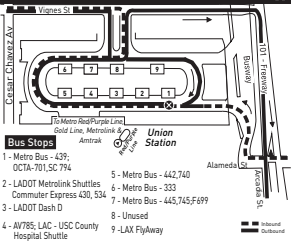

Bus Stops

1 - Metro Bus - 439, OCTA-701, SC 794	5 - Metro Bus - 442, 740
2 - LADOT Metrolink Shuttles, Commuter Express 430, 534	6 - Metro Bus - 333
3 - LADOT Dash D	7 - Metro Bus - 445, 745, F699
4 - JN785, LAC - USC County Hospital Shuttle	8 - Unused
	9 - LAX FlyAway

LEGEND

- Route of Line 439
- Alternate Route in Fox Hills Weekday AM & PM Peak Periods
- Timepoint
- Metro Rail Station
- Metro Rail Station and Timepoint
- Metro Rail
- Metro Rail Station Entrance
- Connecting Lines
- Rapid Connecting Lines
- AV - Antelope Valley
- BBB - Santa Monica Big Blue Bus
- BC - Beach Cities Transit
- C - Culver CityBus
- CE - LADOT Commuter Express
- F - Foothill Transit
- MAX - Municipal Area Express
- OCTA - Orange County Transportation Authority
- SC - Santa Clarita
- T - Torrance Transit