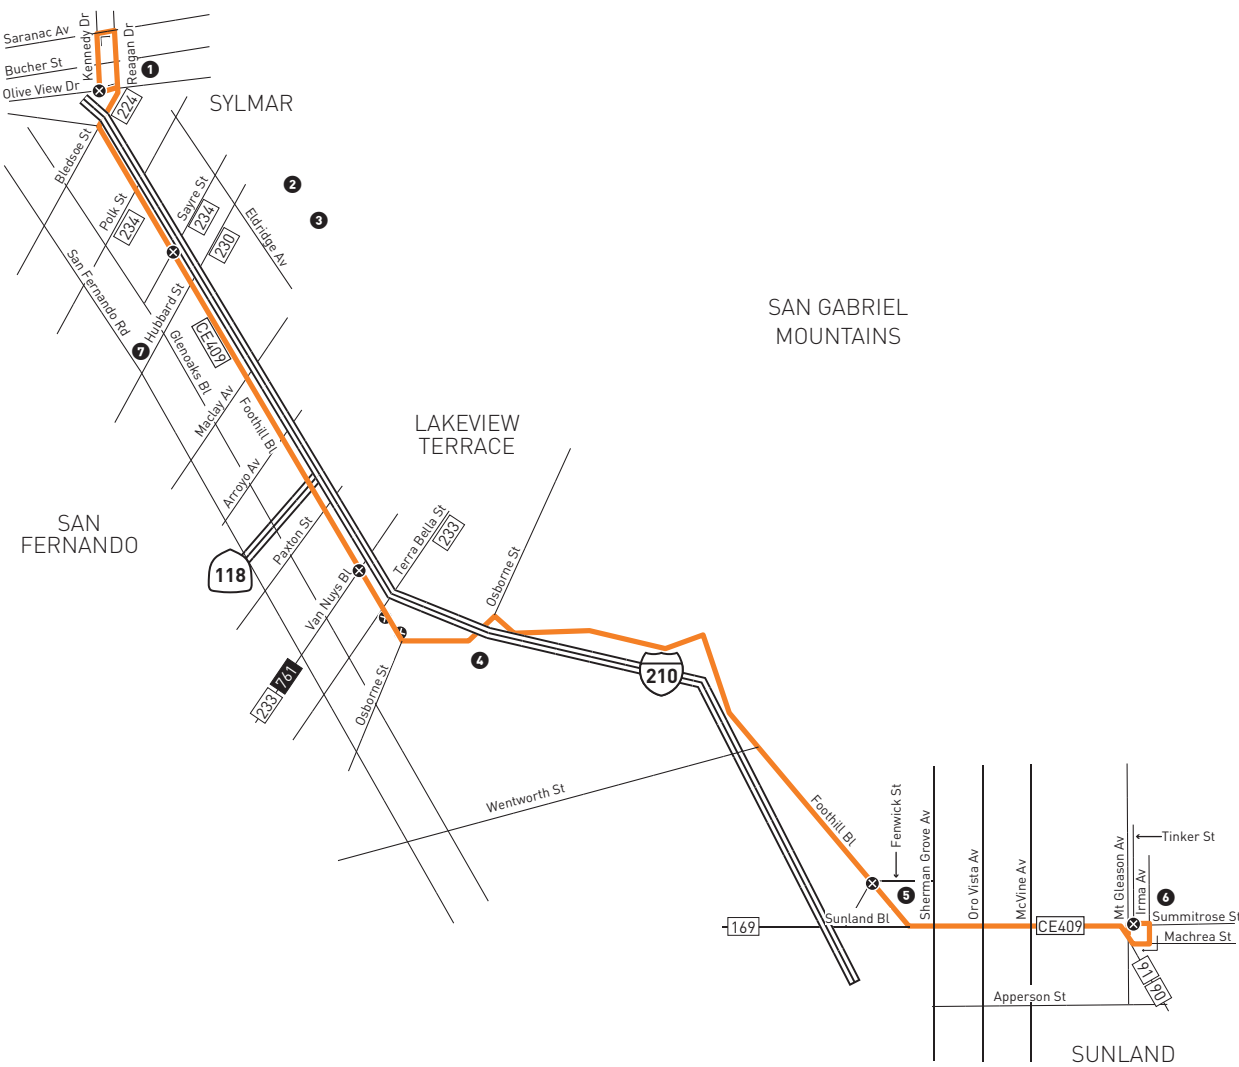

Saturday Schedule

290

Northbound (Approximate Times)

SUNLAND		LAKEVIEW TERRACE	SYLMAR	
Foothill & Mt. Gleason	Foothill & Fenwick	Foothill & Van Nuys	Foothill & Sayre	Olive View Medical Center
6:23A	VIA LINE 90	6:27A	6:36A	6:43A
7:21	VIA LINE 90	7:26	7:35	7:42
8:15	VIA LINE 90	8:20	8:30	8:38
9:16	VIA LINE 90	9:21	9:32	9:41
10:19	VIA LINE 90	10:24	10:35	10:44
11:20	VIA LINE 90	11:25	11:36	11:45
12:19P	VIA LINE 90	12:24P	12:35P	12:44P
1:17	VIA LINE 90	1:22	1:33	1:43
2:17	VIA LINE 90	2:23	2:34	2:44
3:18	VIA LINE 90	3:24	3:35	3:45
4:18	VIA LINE 90	4:24	4:35	4:44
5:18	VIA LINE 90	5:23	5:34	5:43
6:18	VIA LINE 90	6:23	6:33	6:41
				6:48A
				7:48
				8:44
				9:48
				10:51
				11:52
				12:51P
				1:50
				2:51
				3:52
				4:51
				5:49
				6:47

Note: All trips originate in downtown Los Angeles in Line 90 service. At Foothill & Fenwick, they change to Line 290 service. Obtain Line 90 timetable for details.

Saturday Schedule

290

Southbound (Approximate Times)

SYLMAR	LAKEVIEW TERRACE	SUNLAND		
Olive View Medical Center	Foothill & Sayre	Foothill & Van Nuys	Foothill & Fenwick	Foothill & Mt. Gleason
7:10A	7:17A	7:26A	7:35A	VIA LINE 90
8:08	8:16	8:25	8:35	VIA LINE 90
9:05	9:13	9:23	9:34	VIA LINE 90
10:05	10:13	10:22	10:33	VIA LINE 90
11:04	11:13	11:23	11:34	VIA LINE 90
12:04P	12:13P	12:23P	12:34P	VIA LINE 90
1:04	1:13	1:23	1:35	VIA LINE 90
2:04	2:13	2:23	2:35	VIA LINE 90
3:05	3:14	3:24	3:35	VIA LINE 90
4:06	4:15	4:25	4:36	VIA LINE 90
5:10	5:18	5:27	5:38	VIA LINE 90
				7:41A
				8:41
				9:40
				10:40
				11:41
				12:41P
				1:42
				2:42
				3:42
				4:42
				5:44

Note: All trips change to Line 90 service at Foothill & Fenwick and continue to downtown Los Angeles. Obtain Line 90 timetable for details.

LEGEND

- Route of Line 290
- ⊗ Timepoint
- CE Commuter Express
- ➔ Northbound Only Timepoint
- ➜ Southbound Only Timepoint