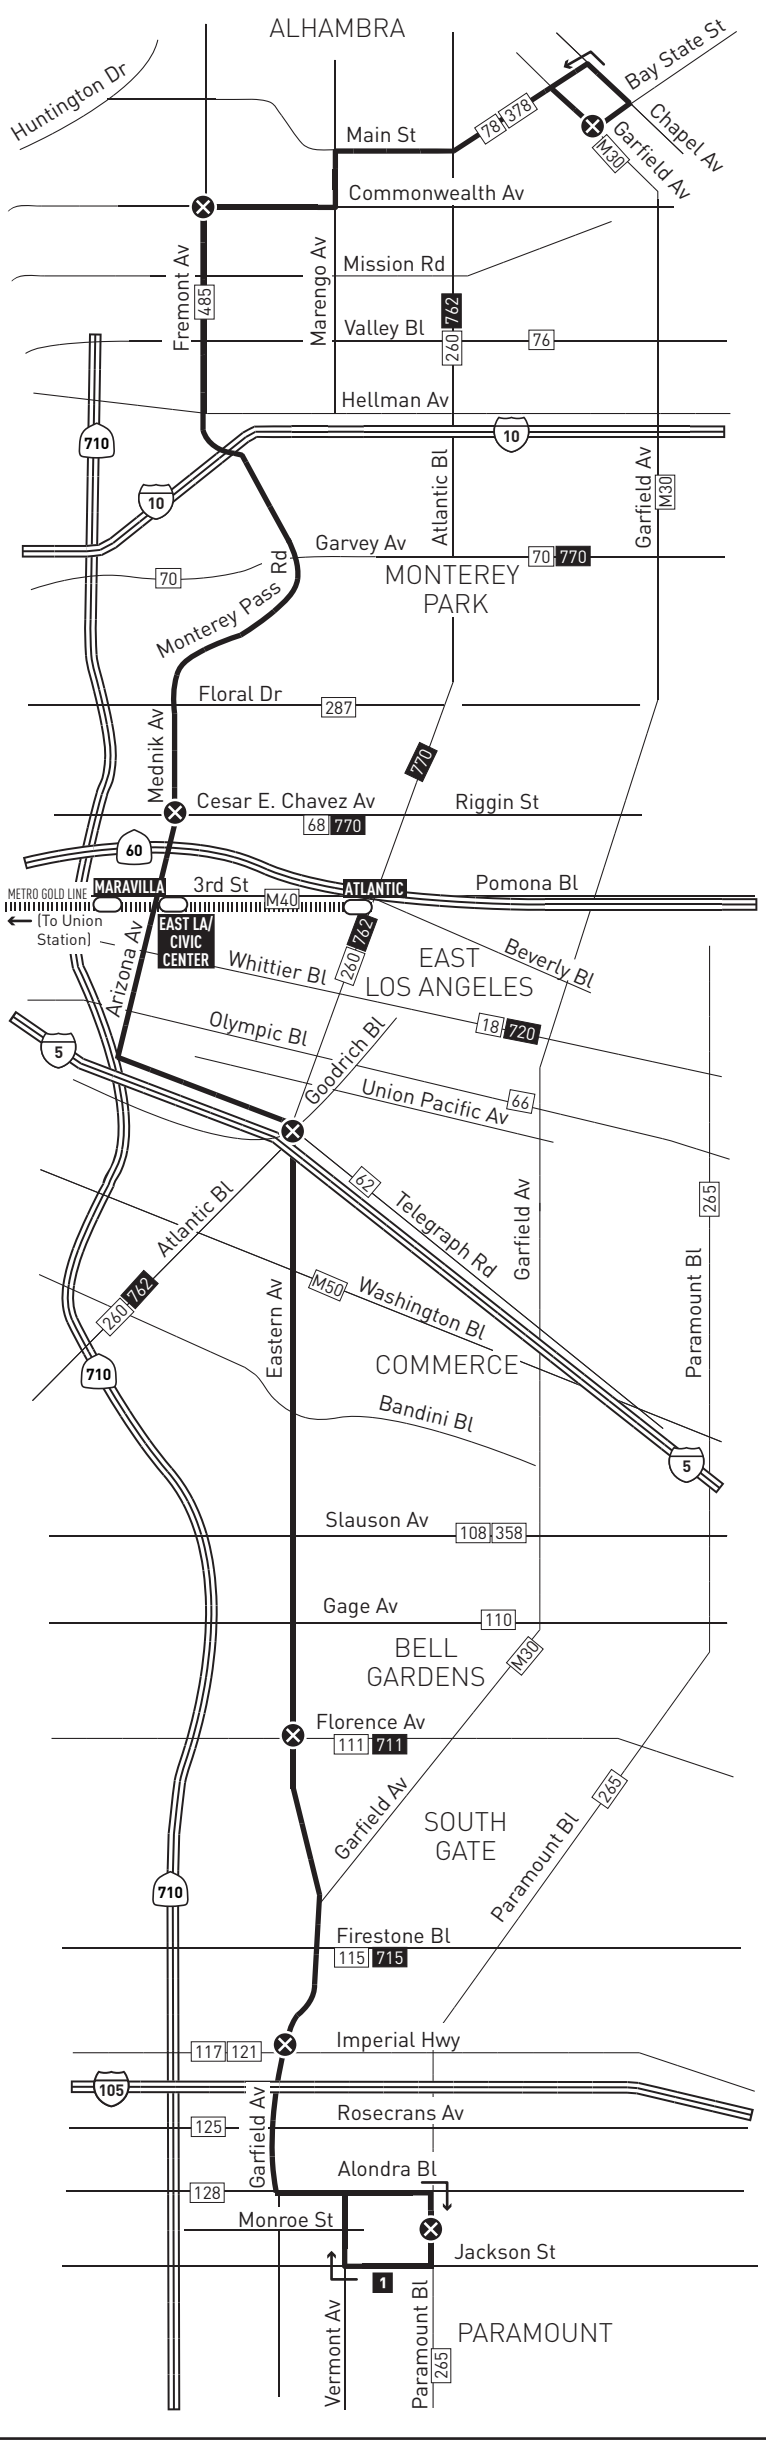

## Northbound (Approximate Times)

PARAMOUNT	SOUTHGATE	BELL GARDENS	COMMERCE	EAST L.A.	ALHAMBRA	
Paramount & Monroe	Garfield & Imperial	Eastern & Florence	Telegraph & Atlantic	Mednik & Chavez	Commonwealth & Fremont	Bay State & Garfield
—	—	—	5:20A	5:30A	5:43A	5:53A
—	—	—	5:45	5:55	6:08	6:18
—	—	—	—	<b>B</b> 6:20	6:33	6:43
5:52A	6:08A	6:19A	6:34	6:45	6:58	7:08
—	—	—	—	<b>B</b> 7:10	7:25	7:35
6:39	6:55	7:07	7:23	7:35	7:50	8:00
—	—	—	—	<b>B</b> 8:00	8:15	8:25
7:28	7:45	7:57	8:13	8:25	8:40	8:50
—	—	—	—	<b>B</b> 8:50	9:05	9:15
8:19	8:36	8:48	9:04	9:15	9:31	9:41
9:05	9:21	9:33	9:49	10:00	10:16	10:26
9:50	10:06	10:18	10:34	10:45	11:01	11:11
10:35	10:51	11:03	11:19	11:30	11:45	11:55
11:20	11:36	11:48	12:04P	12:15P	12:30P	12:40P
12:05P	12:21P	12:33P	12:49	1:00	1:15	1:25
12:48	1:05	1:17	1:34	1:45	2:00	2:10
1:33	1:50	2:02	2:19	2:30	2:45	2:55
2:18	2:35	2:47	3:04	3:15	3:30	3:40
3:03	3:20	3:32	3:49	4:00	4:15	4:25
—	—	—	—	<b>B</b> 4:25	4:40	4:50
3:53	4:10	4:22	4:39	4:50	5:05	5:15
—	—	—	—	<b>B</b> 5:15	5:30	5:40
4:45	5:02	5:14	5:30	5:40	5:55	6:05
—	—	—	—	<b>B</b> 6:05	6:19	6:28
5:38	5:54	6:06	6:20	6:30	6:44	6:53
6:08	6:24	6:36	6:50	7:00	7:14	7:23

## Special Notes

- ☒ Originates at Goodrich & Union Pacific 11-13 minutes before time shown.
- ☒ Terminates at Goodrich & Union Pacific 11-12 minutes after time shown.

## Avisos especiales

- ☒ Se origina en Goodrich & Union Pacific 11-13 minutos antes de la hora mostrada.
- ☒ Termina en Goodrich y Union Pacific 11-12 minutos después de la hora mostrada.

ROUTE MAP

**LEGEND**

- Line 258 Route
- Timepoint
- Metro Rail
- Metro Rail Station
- Map Notes
- Connecting Line
- Rapid Connecting Line
- Montebello Bus Lines

**MAP NOTES**

- Suburban Medical Center