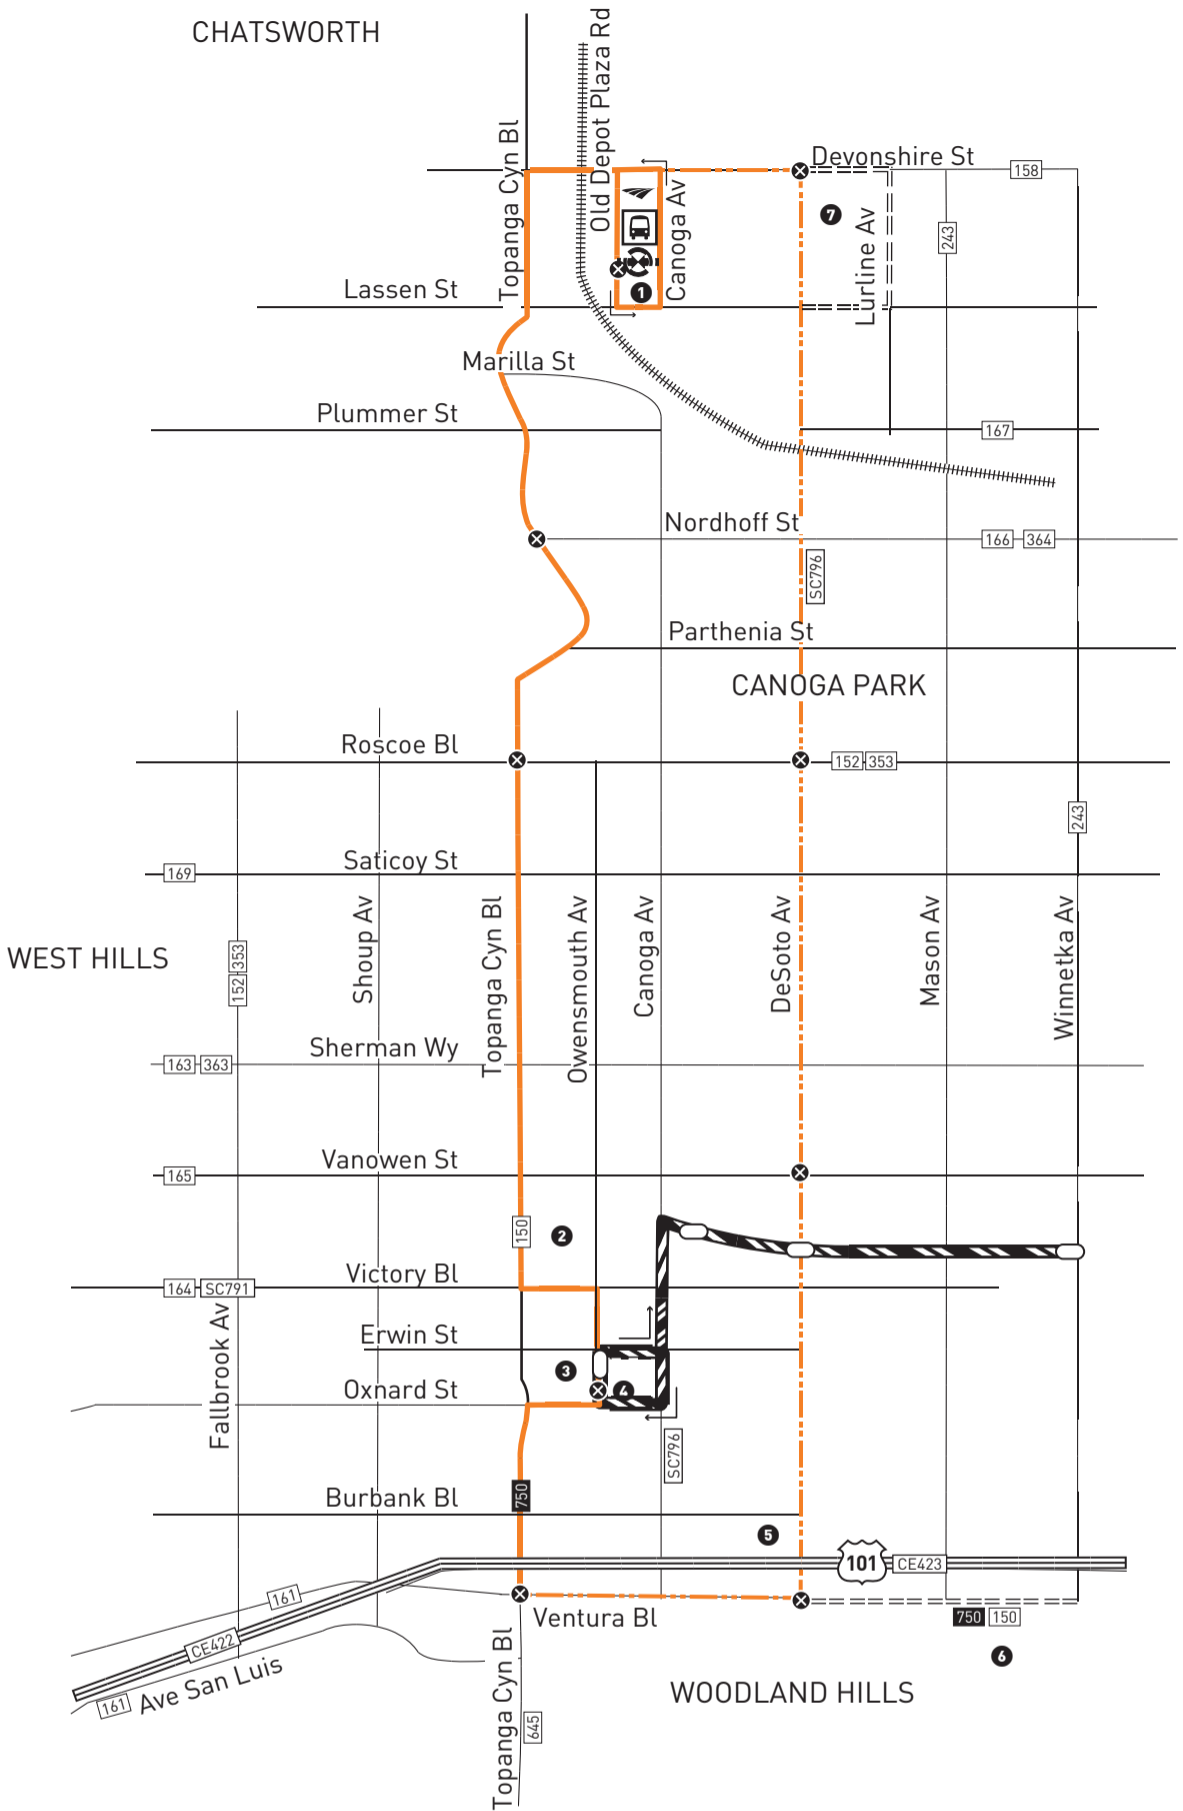

MAP NOTES

- **1 Chatsworth Station**
  Metro 158, 166, 167, 244, 245, 364; CE419; SC791; SV-C; Ventura County Metrolink Line; Amtrak
- **2 Westfield Shoppingtown Topanga**
- **3 Westfield Shoppingtown Promenade**
- **4 Warner Center Transit Hub**
  Metro 161, 164, 245, 645, 750, Metro Orange Line; Conejo Connection; Nearby transfers to Metro 150; CE422
- **5 Kaiser Hospital Woodland Hills**
- **6 Taft High School**
- **7 Chatsworth High School**

LEGEND

- Route of 245 only
- Route of 244 only (Route 244 does not operate on Sunday)
- Supplemental school route. Phone Metro Information Center for exact days of operation
- Route of Orange Line
- Timepoint
- Metro Orange Line Station
- Transit Center
- Metrolink Station
- Amtrak Station
- CE LADOT Commuter Express
- SC Santa Clarita Transit
- SV Simi Valley Transit