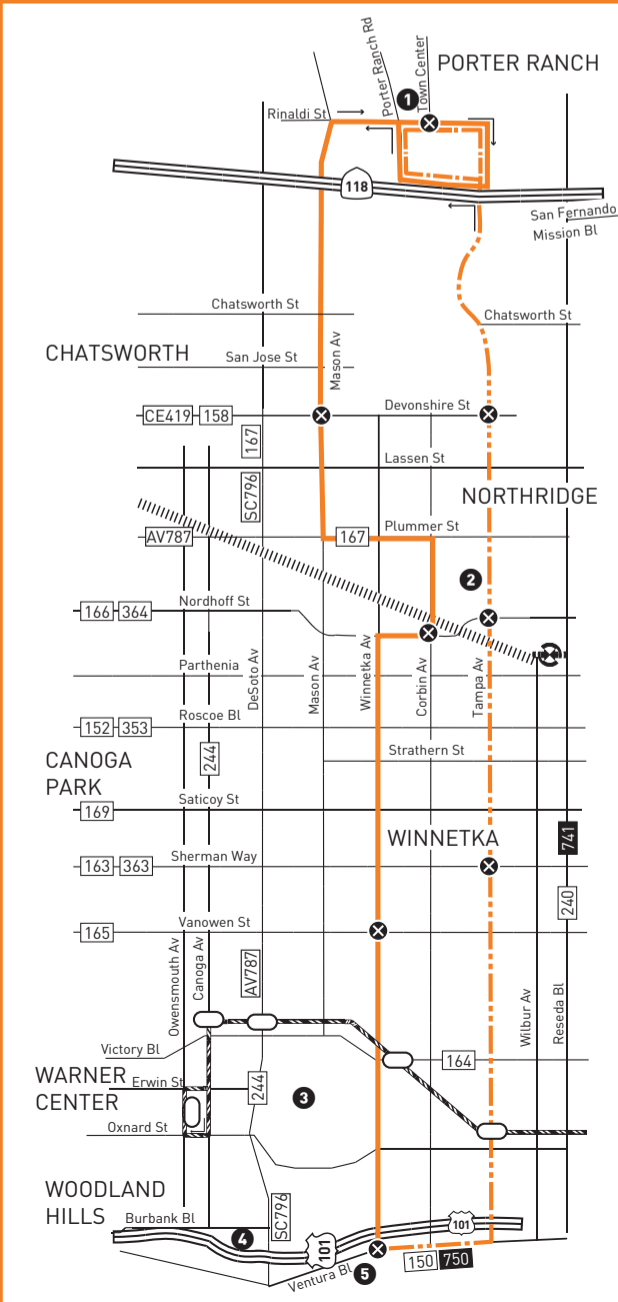

Saturday Schedule

242

Northbound on Tampa (Approximate Times)

WOODLAND HILLS	RESEDA	NORTHRIDGE	PORTER RANCH
Ventura & Winnetka	Tampa & Sherman Way	Tampa & Nordhoff	Tampa & Devonshire
7:00A	7:11A	7:19A	7:23A
8:00	8:11	8:19	8:23
9:00	9:11	9:19	9:23
10:00	10:11	10:19	10:24
11:00	11:11	11:20	11:25
11:59	12:12P	12:22P	12:27P
1:00P	1:12	1:22	1:27
2:00	2:12	2:22	2:27
3:00	3:11	3:21	3:26
4:00	4:11	4:21	4:26
5:00	5:10	5:19	5:24
6:00	6:10	6:18	6:23
7:00	7:10	7:17	7:21
8:00	8:10	8:17	8:21

Southbound on Tampa (Approximate Times)

PORTER RANCH	NORTHRIDGE	RESEDA	WOODLAND HILLS
Rinaldi & Town Center	Tampa & Devonshire	Tampa & Nordhoff	Tampa & Sherman Way
6:03A	6:09A	6:15A	6:22A
7:01	7:08	7:14	7:21
8:00	8:07	8:13	8:20
9:01	9:07	9:13	9:20
9:59	10:05	10:12	10:19
10:58	11:04	11:11	11:19
11:58	12:04P	12:11P	12:19P
12:58P	1:04	1:11	1:19
1:58	2:04	2:11	2:19
2:58	3:04	3:11	3:19
3:58	4:04	4:11	4:19
4:59	5:05	5:12	5:20
5:59	6:05	6:12	6:20
7:04	7:10	7:15	7:21

ROUTE MAP

MAP NOTES

1. 1 Porter Ranch Town Center
2. 2 Northridge Fashion Center
3. 3 Los Angeles Pierce College
4. 4 Kaiser Permanente Hospital
5. 5 Taft High School

LEGEND

- Route of Line 242
- Route of Line 243
- Route of Orange Line
- Metrolink
- Metro Orange Line Station
- Metrolink Station
- Timepoint
- AV Antelope Valley Transit Authority
- CE LADOT Commuter Express
- SC Santa Clarita Transit