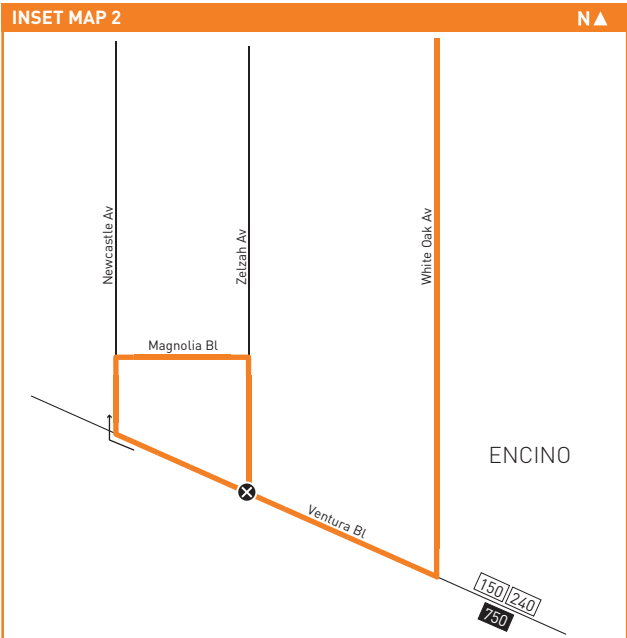

Monday through Friday

239

Southbound (Approximate Times)

SAN FERNANDO	MISSION HILLS	GRANADA HILLS		NORTHRIDGE		RESEDA	ENCINO
Sylmar Station	Sepulveda & Rinaldi	Rinaldi & Hayvenhurst	Zelzah & Devonshire	Zelzah & Nordhoff	Roscoe & White Oak	White Oak & Vanowen	Zelzah & Ventura
6:01A	6:14A	6:22A	6:34A	6:39A	6:46A	6:52A	7:03A
6:57	7:11	7:19	7:36	7:42	7:50	7:56	8:09
7:58	8:12	8:20	8:32	8:38	8:45	8:51	9:03
8:58	9:11	9:18	9:30	9:36	9:43	9:49	10:00
9:57	10:10	10:17	10:29	10:35	10:42	10:48	10:59
10:57	11:10	11:17	11:29	11:35	11:42	11:48	11:59
11:56	12:09P	12:16P	12:28P	12:34P	12:41P	12:47P	12:58P
12:56P	1:09	1:16	1:28	1:34	1:41	1:47	1:58
1:56	2:09	2:16	2:28	2:34	2:41	2:47	2:58
2:57	3:11	3:18	3:31	3:38	3:46	3:52	4:03
3:58	4:12	4:19	4:31	4:37	4:44	4:50	5:01
4:59	5:13	5:20	5:32	5:38	5:45	5:51	6:02
5:58	6:12	6:19	6:30	6:36	6:43	6:49	7:00
6:55	7:08	7:15	7:25	7:29	7:34	7:40	7:51
7:57	8:10	8:17	8:27	8:31	8:36	8:42	8:53

Holiday Schedule

Horarios en los días feriados

No service operated on Saturdays, Sundays and Holidays.

No servicio los sábados, domingos y días feriados.

MAP NOTES

- 1 Sylmar Station**
Metro 230, 236, 239, 292, 734, 794; CE 574;
Antelope Valley Metrolink Line
- 2 Las Palmas Park**
- 3 Facey Medical Group**
- 4 California State University, Northridge**

LEGEND

- Route of Line 239
- Los Angeles River
- Timepoint
- LADOT Commuter Express

INSET MAP 1

- Transit Center
- Metrolink Station

Special Notes

- A** Bus continues via Line 236 to Encino. Refer to Line 236 timetable for trip details.
- C** Bus originates via Line 236 in Encino. Refer to Line 236 timetable for trip details.