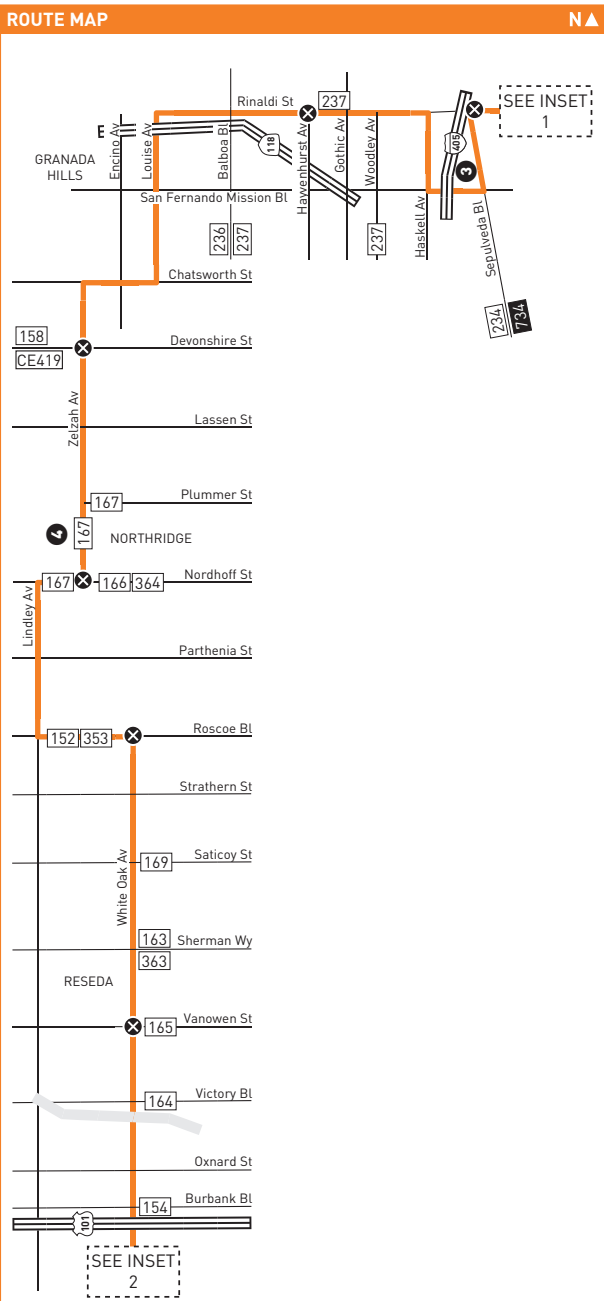

MAP NOTES

- **1 Sylmar Station**
  Metro 230, 236, 239, 292, 734, 794; CE 574;
  Antelope Valley Metrolink Line
- **2 Las Palmas Park**
- **3 Facey Medical Group**
- **4 California State University, Northridge**

LEGEND

- Route of Line 239
- Los Angeles River
- Timepoint
- LADOT Commuter Express

INSET MAP 1

- Transit Center
- Metrolink Station

Special Notes

- **A** Bus continues via Line 236 to Encino. Refer to Line 236 timetable for trip details.
- **C** Bus originates via Line 236 in Encino. Refer to Line 236 timetable for trip details.

Avisos especiales

- **A** El autobús continúa vía Línea 236 a Encino. Vea en el horario de la Línea 236 los detalles de este viaje.
- **C** El autobús se origina vía Línea 236 en Encino. Vea en el horario de la Línea 236 los detalles de este viaje.