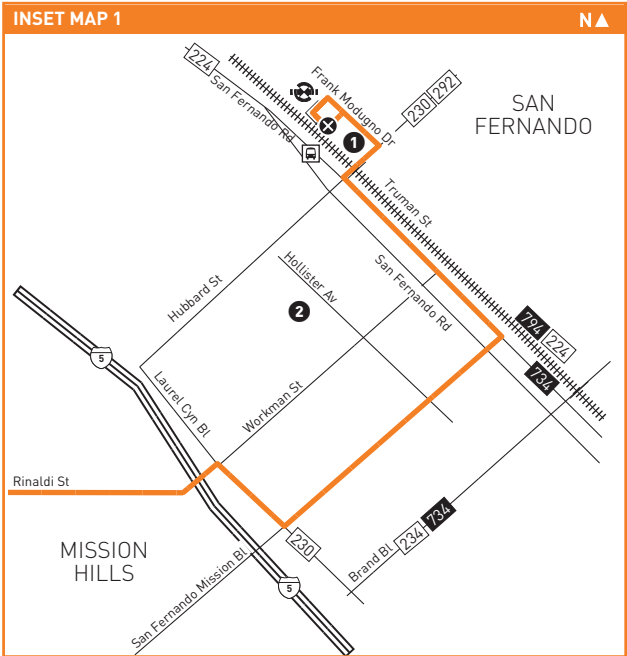

Monday through Friday

239

Southbound (Approximate Times)

SAN FERNANDO	MISSION HILLS	GRANADA HILLS		NORTHRIDGE		RESEDA	ENCINO
Sylmar Station	Sepulveda & Rinaldi	Rinaldi & Hayvenhurst	Zelzah & Devonshire	Zelzah & Nordhoff	Roscoe & White Oak	White Oak & Vanowen	Zelzah & Ventura
6:01A	6:14A	6:22A	6:34A	6:39A	6:46A	6:52A	7:03A
6:57	7:11	7:19	7:36	7:42	7:50	7:56	8:09
7:58	8:12	8:20	8:32	8:38	8:45	8:51	9:03
8:58	9:11	9:18	9:30	9:36	9:43	9:49	10:00
9:57	10:10	10:17	10:29	10:35	10:42	10:48	10:59
10:57	11:10	11:17	11:29	11:35	11:42	11:48	11:59
11:56	12:09P	12:16P	12:28P	12:34P	12:41P	12:47P	12:58P
12:56P	1:09	1:16	1:28	1:34	1:41	1:47	1:58
1:56	2:09	2:16	2:28	2:34	2:41	2:47	2:58
2:57	3:11	3:18	3:31	3:38	3:46	3:52	4:03
3:58	4:12	4:19	4:31	4:37	4:44	4:50	5:01
4:59	5:13	5:20	5:32	5:38	5:45	5:51	6:02
5:58	6:12	6:19	6:30	6:36	6:43	6:49	7:00
6:55	7:08	7:15	7:25	7:29	7:34	7:40	7:51
7:57	8:10	8:17	8:27	8:31	8:36	8:42	8:53

Holiday Schedule

Horarios en los días feriados

No service operated on Saturdays, Sundays and Holidays.

No servicio los sábados, domingos y días feriados.

MAP NOTES

- 1 Sylmar Station**
Metro 230, 236, 239, 292, 734, 794; CE 574;
Antelope Valley Metrolink Line
- 2 Las Palmas Park**
- 3 Facey Medical Group**
- 4 California State University, Northridge**

LEGEND

- Route of Line 239
- Los Angeles River
- Timepoint
- LADOT Commuter Express

INSET MAP 1

- Transit Center
- Metrolink Station

Special Notes

- A** Bus continues via Line 236 to Encino. Refer to Line 236 timetable for trip details.
- C** Bus originates via Line 236 in Encino. Refer to Line 236 timetable for trip details.