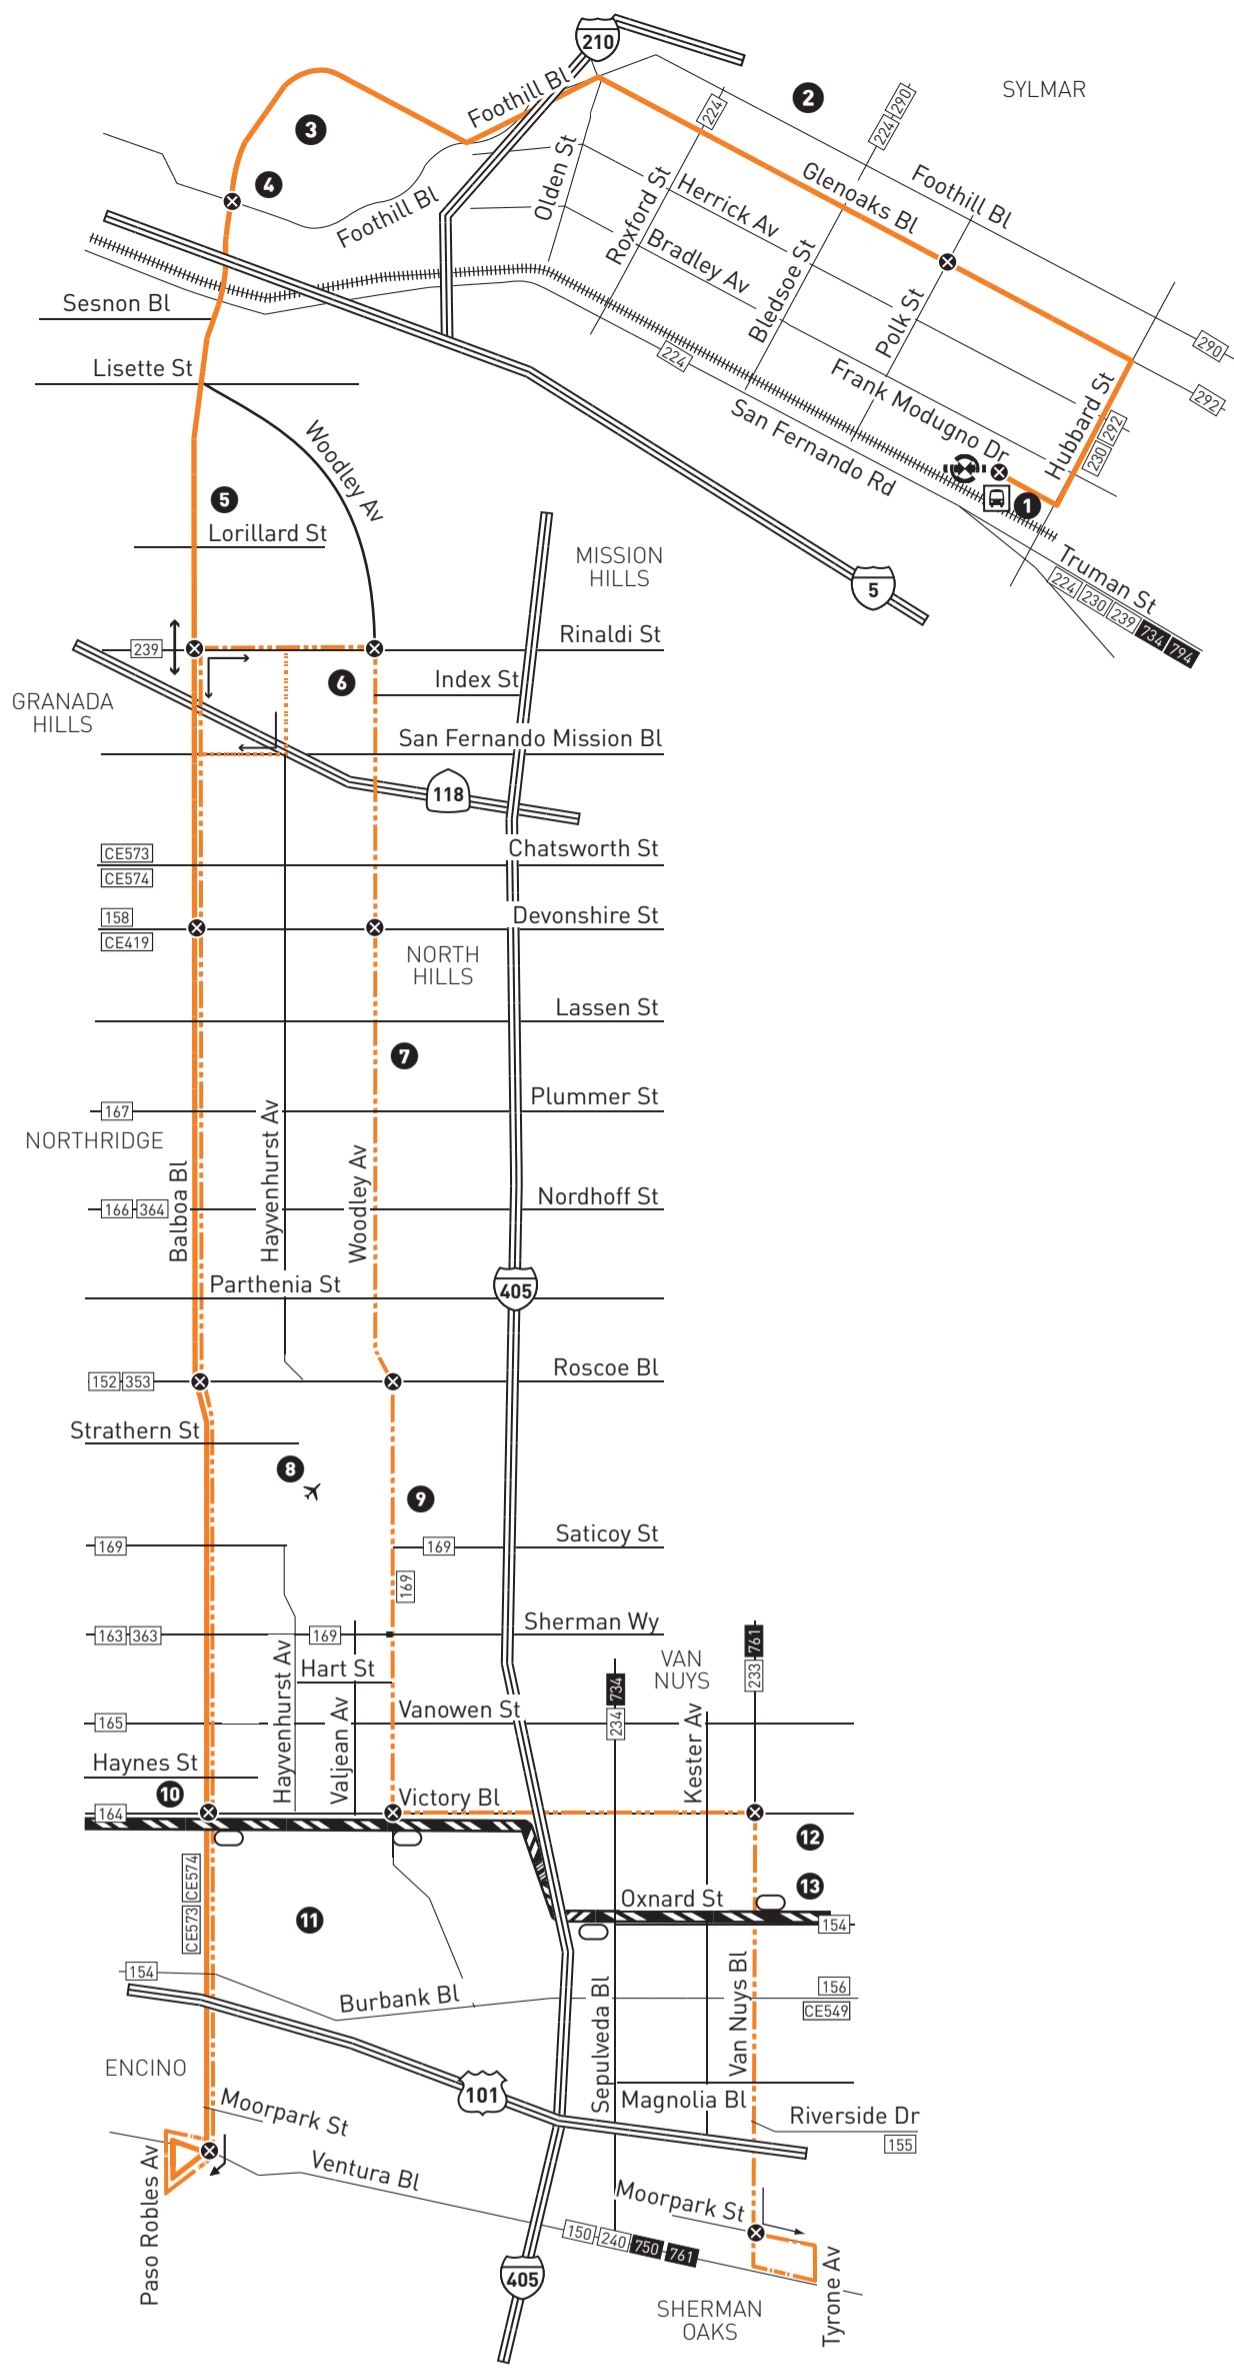

Special Notes

- A** Trip originates at Balboa & Haynes at 3:25 pm. Trip operates on school days only.
- B** Trip originates at Woodley & Index at 2:56 pm. Trip operates on school days only.

Avisos especiales

- A** Viaje comienza en Balboa y Haynes a las 3:25 pm. Servicio los días de escuela solamente.
- B** Viaje comienza en Woodley y Index a las 2:56 pm. Servicio los días de escuela solamente.

MAP NOTES

- ① **Sylmar Station**
Metro 230, 236, 239, 292, 734, 794; CE574;
Antelope Valley Metrolink
- ② **Olive View Medical Center**
- ③ **Cascades Business Park**
- ④ **County Assessor's Office**
- ⑤ **Knollwood County Golf Course**
- ⑥ **Kennedy High School**
- ⑦ **V.A. Hospital**
- ⑧ **Van Nuys Airport**
- ⑨ **Van Nuys Fly Away Terminal**
(Bus Service to LAX)
- ⑩ **Birmingham High School**
- ⑪ **Sepulveda Dam Recreation Area**
- ⑫ **Van Nuys Civic Center**
- ⑬ **Van Nuys Orange Line Station**
Metro 154, 156, 233, 237, 656, 761; LDVAN

LEGEND

- Route of Line 236
- - - Route of Line 237
(Route 237 does not operate on Saturday & Sunday).
- ⋯ Shortline turnaround Loop
- Route of Metro Orange Line
- Metrolink Station
- Transit Center
- Timepoint
- Metro Orange Line Station
- CE LADOT Commuter Express