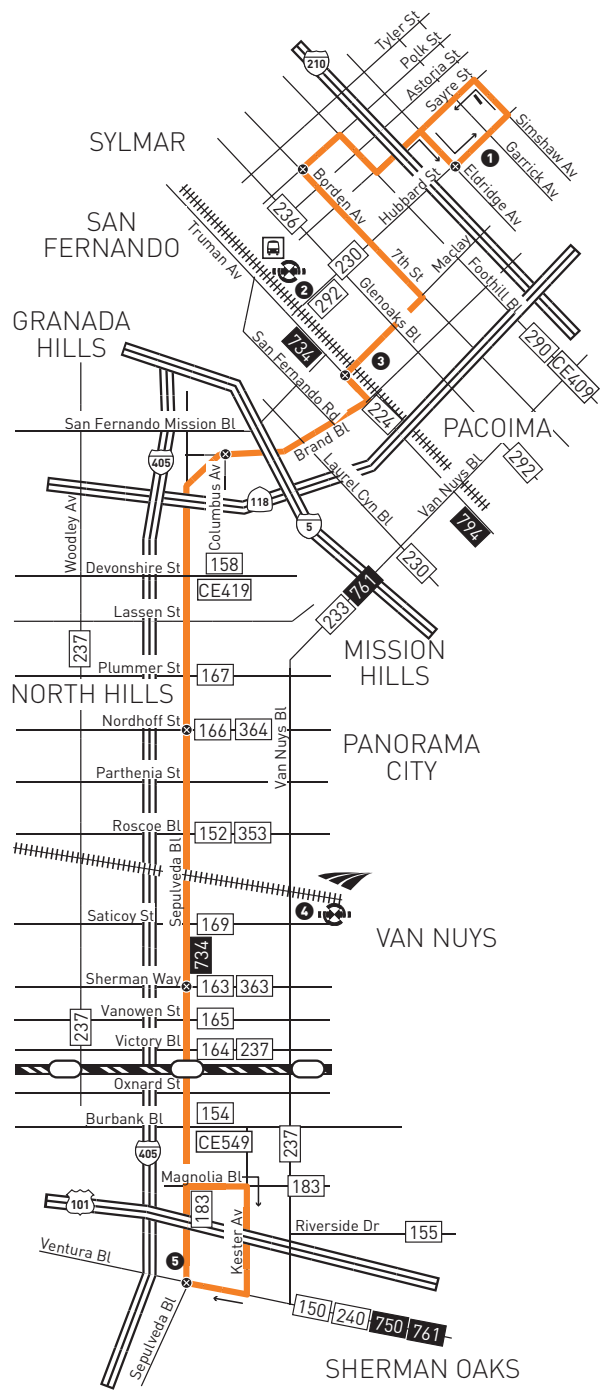

- **1 Los Angeles Mission College**
- **2 Sylmar Station**
  Metro 230, 236, 239, 292, 734, 794;
  CE574; Antelope Valley Metrolink Line
- **3 Courthouse and City Hall**
- **4 Van Nuys Station**
  Ventura County Metrolink, Amtrak
- **5 Sherman Oaks Galleria**

LEGEND

- Route of Line 234
- Route of Orange Line
- Metrolink Station
- Amtrak Station
- Transit Center
- Orange Line Station
- Timepoint
- CE LADOT Commuter Express